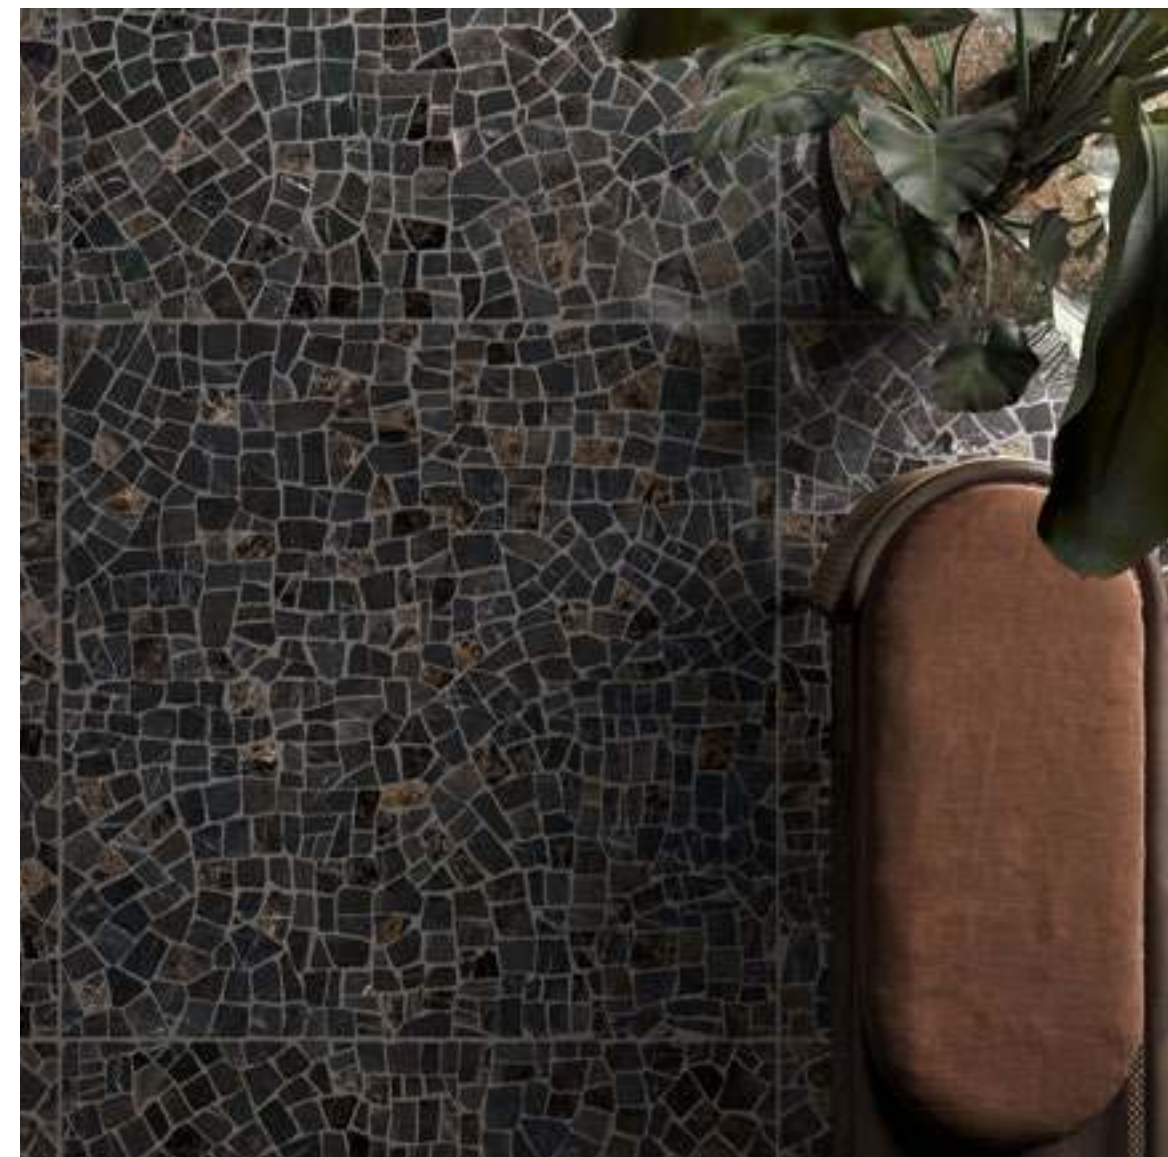

PALLADIANA DARK
120x120 (48"x48")

INTERNO4 PALLADIANA LIGHT
120x120 (48"x48")

E.LUX PORT LAURENT
120X278 (48"x110")