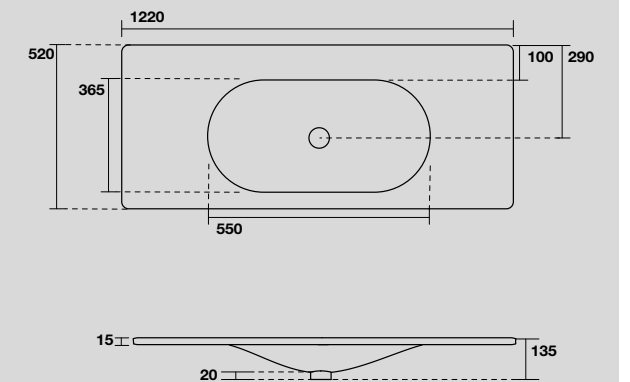

LAVABO SHAPE 122 CM
SHAPE 122 CM WASHBASIN