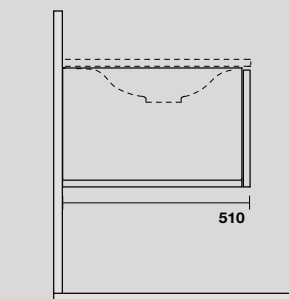

LAVABO SHAPE 102 CM
SHAPE 102 CM WASHBASIN

LAVABO SHAPE 102 CM
SHAPE 102 CM WASHBASIN

SHAPE MOBILE SOSPESO
SHAPE WALL-HUNG VANITY UNIT

SHAPE MOBILE SOSPESO PER LAVABO SHAPE 102 CM
WALL-HUNG VANITY UNIT FOR 102 CM SHAPE WASHBASIN