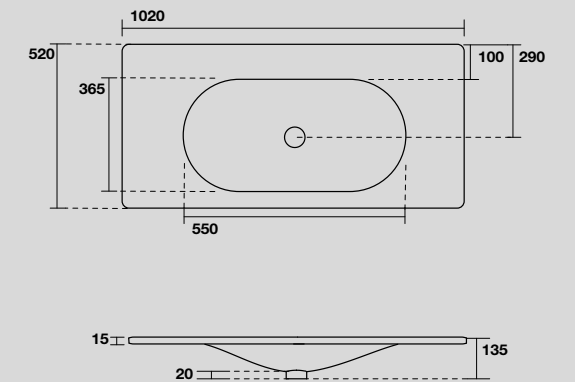

LAVABO SHAPE 102 CM
SHAPE 102 CM WASHBASIN