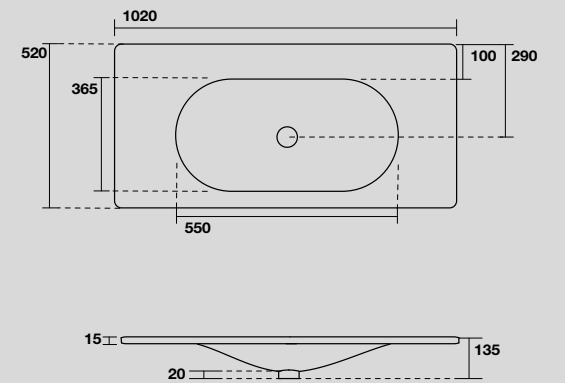

LAVABO SHAPE 102 CM
SHAPE 102 CM WASHBASIN