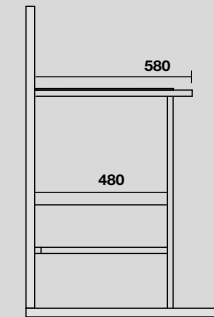

9323k5 THELMA / 9323k6 THELMA