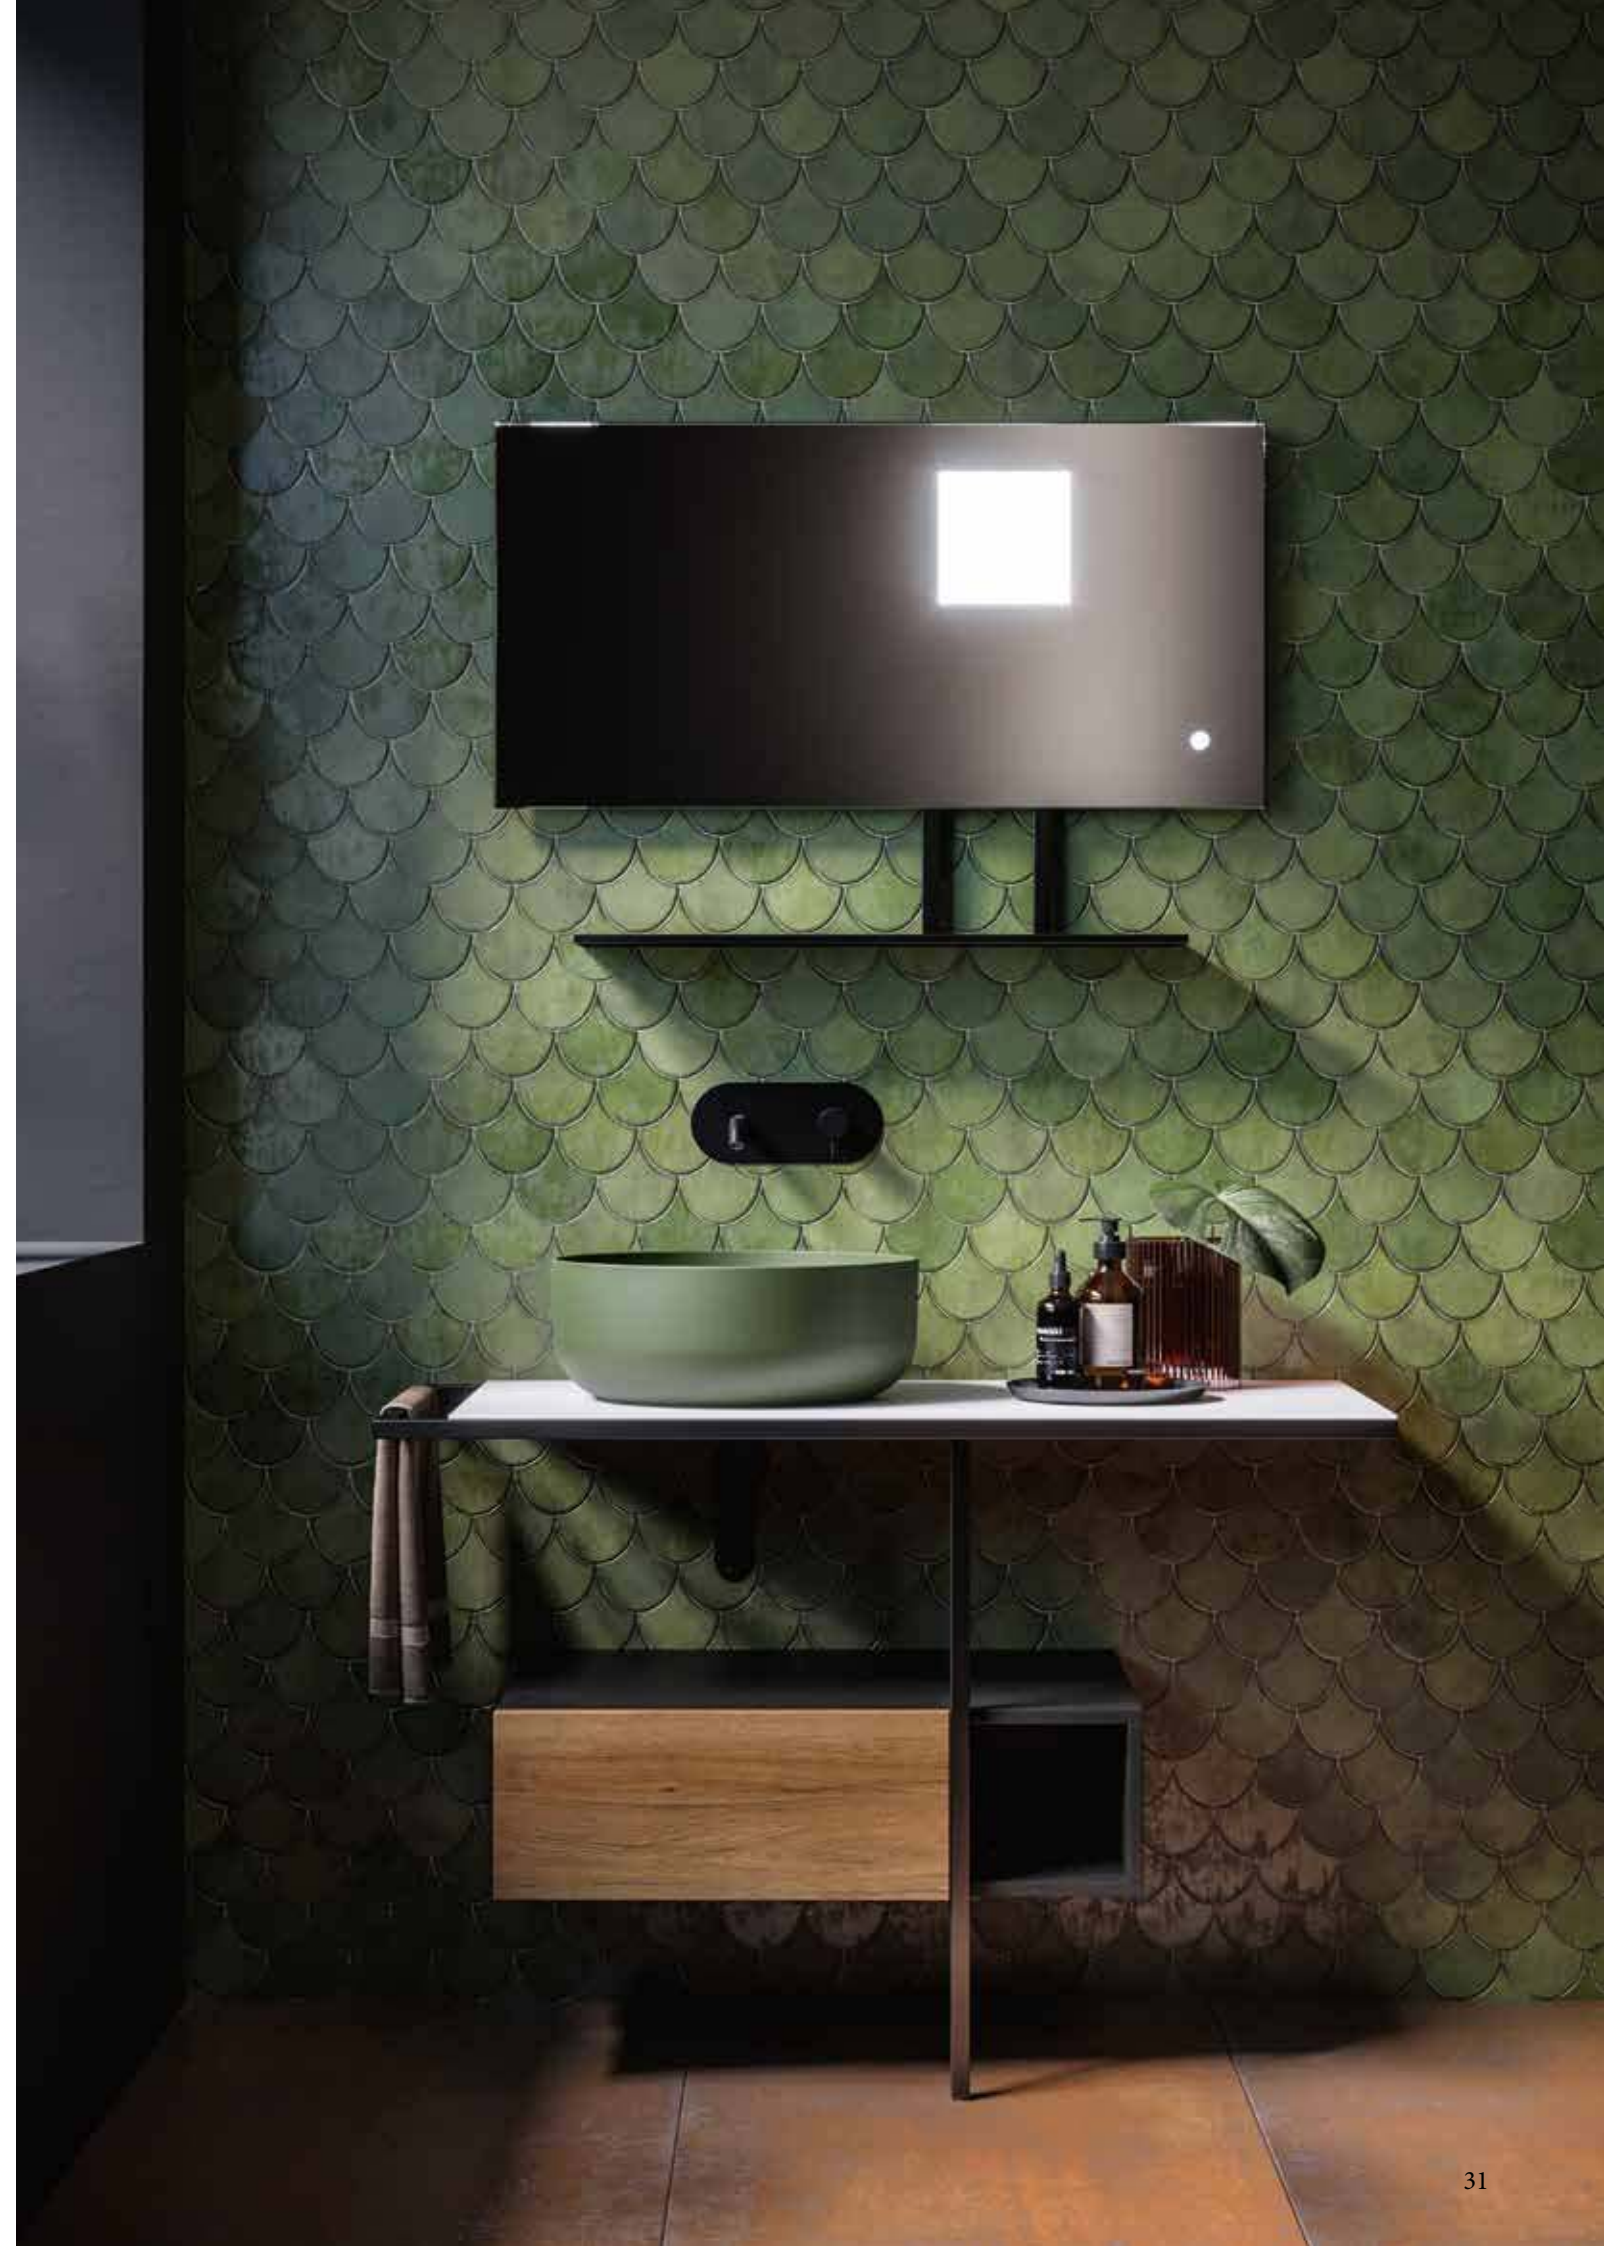

NOLITA+THELMA

La pulizia di linee consente di giocare con il colore e di scegliere l'atmosfera che si preferisce senza appesantire l'insieme. La nuova collezione di lavabi garantisce un'ampia possibilità di scelta nelle finiture più originali.

The clean lines allow you to play with colours and create the atmosphere you like without going overboard. A wide range of original finishes is now available for the new collection of washbasins.

9327
Specchio cm 90x61
90x61 cm mirror

9228
Mix incasso lavabo
Wall-mounted basin mixer tap

5344
NOLITA lavabo appoggio verde matt Ø 40 H 15 cm
NOLITA Ø 40 H 15 cm matt green countertop basin

9323
THELMA struttura cm 108
THELMA 108 cm stainless steel vanity unit

9235
LUX sifone lavabo
LUX bottle trap