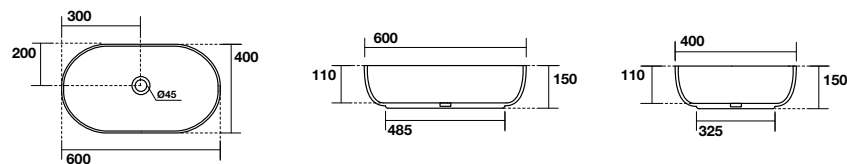

4860

Piatto copripiletta in ceramica
Ceramic drain cover

7335

Mensola sospesa cm 120
120 cm wall-hung countertop

TECHNICAL DATA

KERASAN

4604
F10 lavabo appoggio Ø 43 H 15,5 cm.
Disponibile anche in KERASAN+TECH.
F10 Ø 43 H 15,5 cm countertop basin.
Also available in KERASAN+TECH.

4606
F10 Lavabo appoggio ovale 70x44 cm.
Disponibile anche in KERASAN+TECH.
F10 70x44 cm oval countertop basin.
Also available in KERASAN+TECH.

4605
F10 lavabo appoggio ovale 56x44 cm.
Disponibile anche in KERASAN+TECH.
F10 56x44 cm oval countertop basin.
Also available in KERASAN+TECH.

5344
NOLITA lavabo appoggio Ø 40 H 15 cm.
Disponibile anche in KERASAN+TECH.
NOLITA Ø 40 H 15 cm countertop basin.
Also available in KERASAN+TECH.

5343
NOLITA lavabo appoggio 60x40 cm.
Disponibile anche in KERASAN+TECH.
NOLITA 60x40 cm countertop basin.
Also available in KERASAN+TECH.