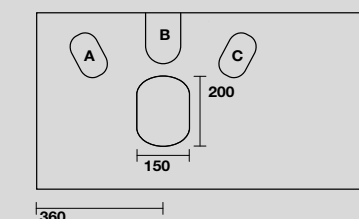

LAVABI COMPATIBILI CON PREFORI SUL PIANO:
PREFORO A (SX) : 5344-4601-4604-4302-4605-5141-5343
PREFORO B (CENTRO) : 5344-4601-4602-4604-4605-4606-5141-5140-0285-5343
PREFORO C (DX) : 5344-4601-4604-4605-4302-5141-5343