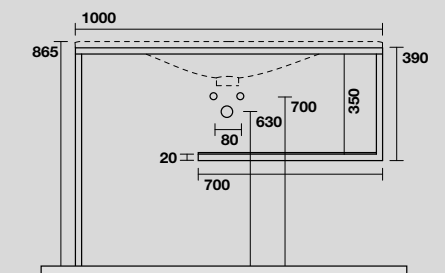

LOUISE STRUTTURA A TERRA PER LAVABO SHAPE 102 CM
LOUISE FLOOR-STANDING VANITY UNIT FOR 102 CM SHAPE WASHBASIN

9333k2
LOUISE struttura a terra in acciaio inox nero matt
con ripiano in gres bianco per lavabo Shape 102 cm.
LOUISE floor-standing matt black stainless steel vanity unit with
white gres shelf for 102 cm Shape washbasin.