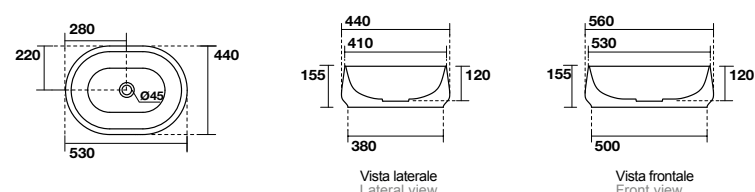

5344
NOLITA lavabo appoggio Ø 40 H 15 cm.
Disponibile anche in KERASAN+TECH.
NOLITA Ø 40 H 15 cm countertop basin.
Also available in KERASAN+TECH.