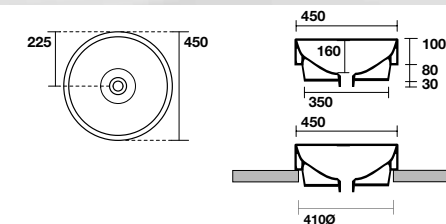

3558
CENTO lavabo appoggio o incasso Ø 35 cm.
CENTO Ø 35 cm countertop or semi-recessed basin.