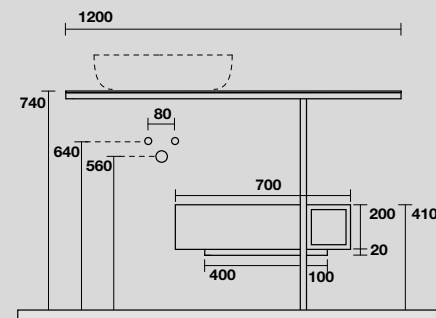

9323k3 THELMA / 9323k4 THELMA