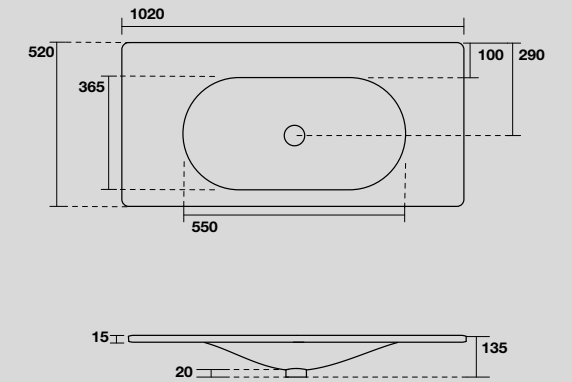

LAVABO SHAPE 102 CM
SHAPE 102 CM WASHBASIN