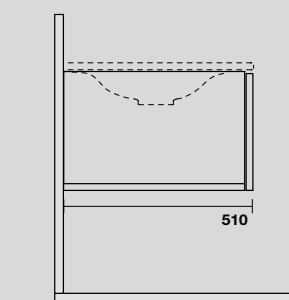

SHAPE MOBILE SOSPESO PER LAVABO SHAPE 122 CM
WALL-HUNG VANITY UNIT FOR 122 CM SHAPE WASHBASIN