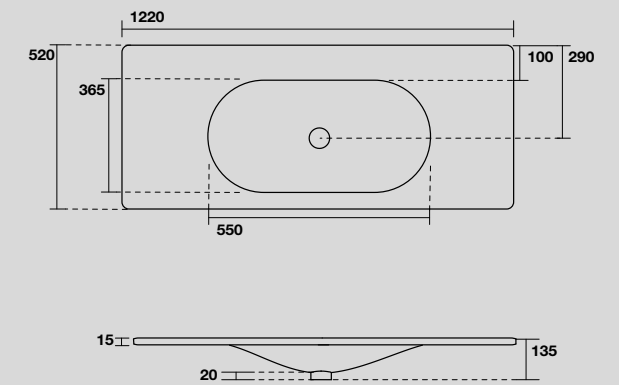

LAVABO SHAPE 122 CM
SHAPE 122 CM WASHBASIN