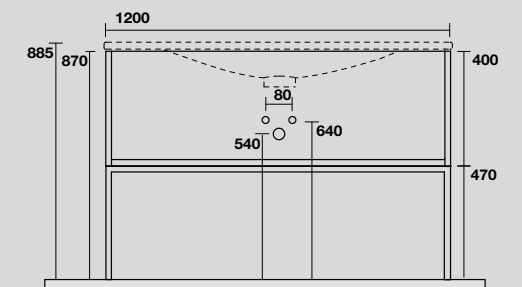

SHAPE MOBILE A TERRA PER LAVABO SHAPE 122 CM
FLOOR-STANDING VANITY UNIT FOR 122 CM SHAPE WASHBASIN