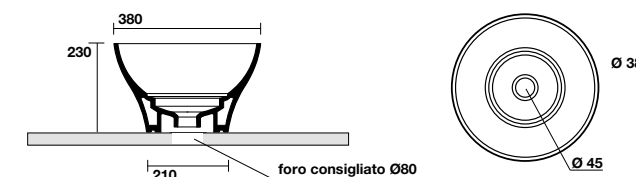

5143
 TRIBECA lavabo appoggio o incasso 60x38 cm.
 Disponibile anche in KERASAN+TECH.
 TRIBECA 60x38 cm countertop or semi-recessed basin.
 Also available in KERASAN+TECH.

4802
 Lavabo appoggio FLUTE Ø 40 H 29 cm.
 FLUTE Ø 40 H 29 cm countertop basin.

4801
 Lavabo appoggio COCKTAIL Ø 45 H 16 cm
 COCKTAIL Ø 45 H 16 cm countertop basin

4803
 Lavabo appoggio HURRICANE Ø 38 H 23 cm.
 HURRICANE Ø 38 H 23 cm countertop basin.

FINITURE CERAMICA *CERAMIC FINISHES*