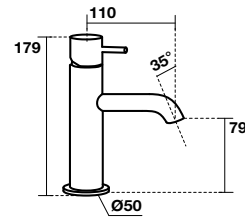

RUBINETTI E PORTASALVIETTE
TAPS AND TOWEL RACKS

9226

Mix lavabo senza scarico.
Basin mixer tap without pop-up rod.