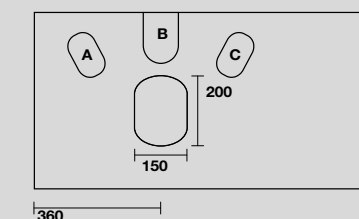

LAVABI COMPATIBILI CON PREFORI SUL PIANO:
PREFORO A (SX) : 5344-4601-4604-4302-4605-5141-5343
PREFORO B (CENTRO) : 5344-4601-4602-4604-4605-4606-5141-5140-0285-5343
PREFORO C (DX) : 5344-4601-4604-4605-4302-5141-5343