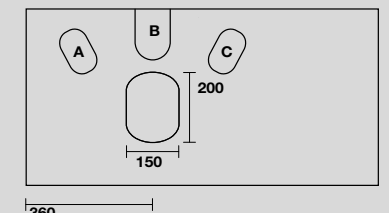

LAVABI COMPATIBILI CON PREFORI SUL PIANO:
PREFORO A (SX) : 5344-4601-4604-4302-4605-5141-5343
PREFORO B (CENTRO) : 5344-4601-4602-4604-4605-4606-5141-5140-0285-5343
PREFORO C (DX) : 5344-4601-4604-4605-4302-5141-5343