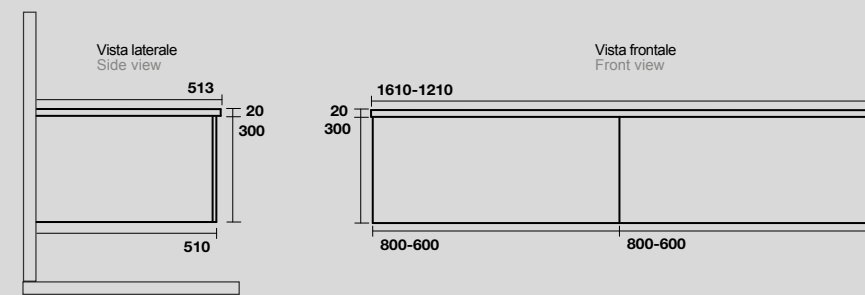

7442
Mobile sospeso cm 160
con 2 cassetti push&pull
160 cm wall-hung vanity
unit with 2 push to open
drawers

7443
Mobile sospeso cm 180
con 3 cassetti push&pull
180 cm wall-hung vanity
unit with 3 push to open
drawers