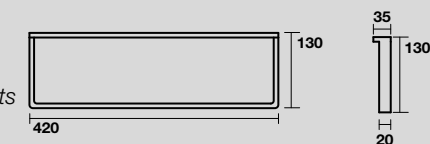

9209
Piede in metallo per mobili
Metal support for vanity units