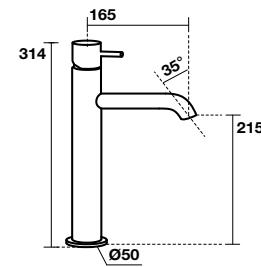

9227

Mix lavabo alto senza scarico.
High spout basin mixer tap without pop-up rod.