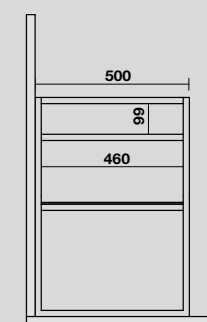

9332k5 LOUISE / 9332k6 LOUISE