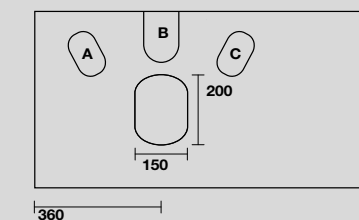

LAVABI COMPATIBILI CON PREFORI SUL PIANO:
PREFORO A (SX) : 5344-4601-4604-4302-4605-5141-5343
PREFORO B (CENTRO) : 5344-4601-4602-4604-4605-4606-5141-5140-0285-5343
PREFORO C (DX) : 5344-4601-4604-4605-4302-5141-5343