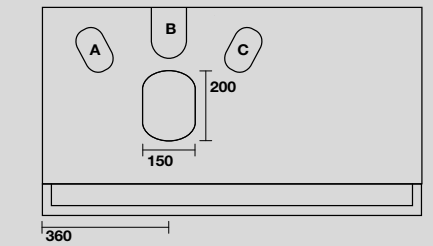

LAVABI COMPATIBILI CON PREFORI SUL PIANO:
PREFORO A (SX) : 5344-4601-4604-4302-4605-5141-5343
PREFORO B (CENTRO) : 5344-4601-4602-4604-4605-4606-5141-5140-0285-5343
PREFORO C (DX) : 5344-4601-4604-4605-4302-5141-5343