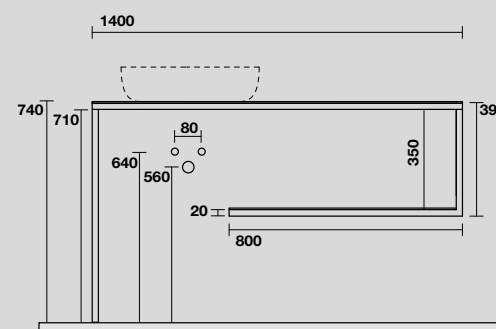

9332k5 LOUISE / 9332k6 LOUISE