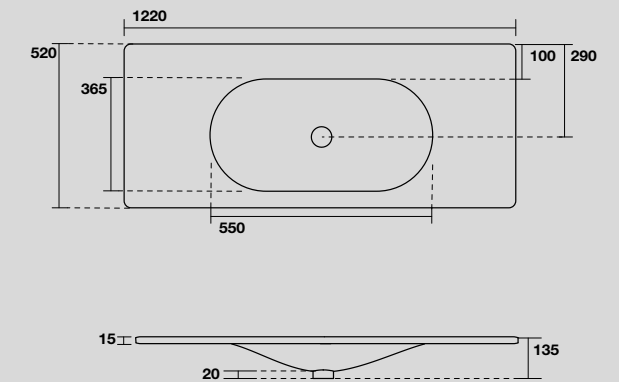

LAVABO SHAPE 122 CM
SHAPE 122 CM WASHBASIN