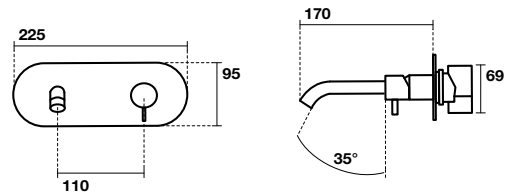

9228

Mix incasso lavabo.
Wall-mounted basin mixer tap.