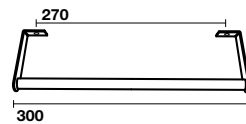

Kerasan si riserva di apportare in qualsiasi momento modifiche tecniche, costruttive e dimensionali utili al miglioramento dei propri prodotti; pesi e misure sono da considerarsi indicativi. Le tonalità dei sanitari, a causa delle peculiarità della lavorazione ceramica, sono suscettibili di lievi variazioni da considerarsi in tolleranza. Gli allestimenti fotografici sono realizzati a fini estetici e non indicano soluzioni d'installazione.

Kerasan reserves the right to carry out, at any time, technical, dimensional, and structural modifications to improve its products; weights and measures are shown only as guidance. The shades of the glazes on sanitary ware are susceptible to slight changes which should be considered with tolerance, due to the peculiarities of the ceramic manufacturing process. The settings in the photographs are for aesthetic purposes only and they do not necessarily indicate any installation solutions.