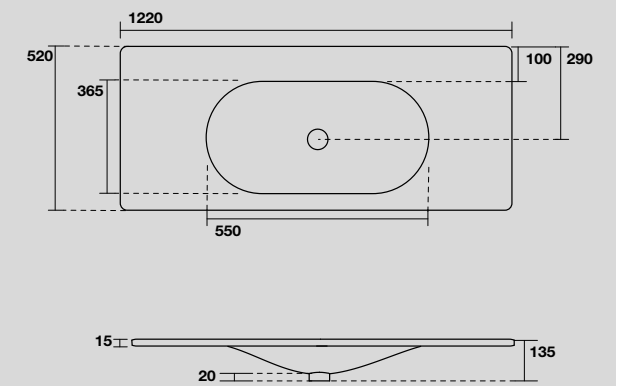

LAVABO SHAPE 122 CM
SHAPE 122 CM WASHBASIN