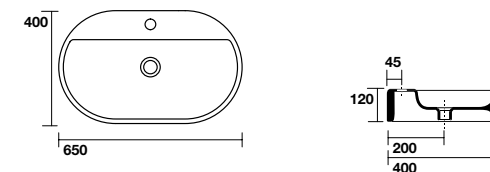

4302
CIOTOLA C2 lavabo appoggio Ø 46 H 17 cm.
Disponibile anche in KERASAN+TECH.
CIOTOLA C2 Ø 46 H 17 cm countertop basin.
Also available in KERASAN+TECH.