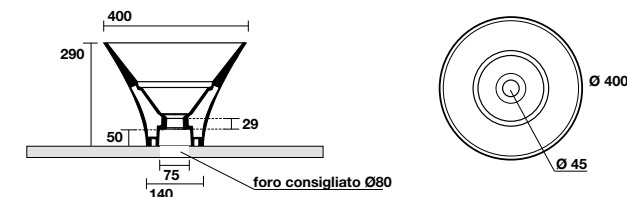

4801
Lavabo appoggio COCKTAIL Ø 45 H 16 cm
COCKTAIL Ø 45 H 16 cm countertop basin