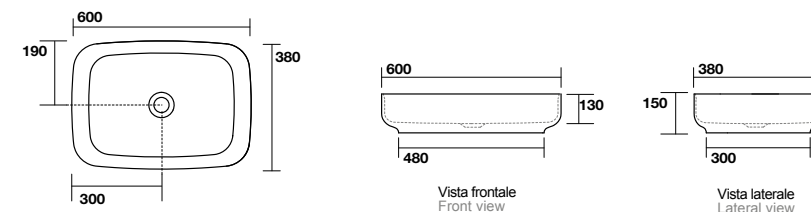

4601
ON lavabo appoggio 43x43 cm.
Disponibile anche in KERASAN+TECH.
ON 43x43 cm countertop basin.
Also available in KERASAN+TECH.

4602
ON lavabo appoggio 70x43 cm.
Disponibile anche in KERASAN+TECH.
ON 70x43 cm countertop basin.
Also available in KERASAN+TECH.

5141
TRIBECA lavabo appoggio 60x38 cm.
TRIBECA 60x38 cm countertop basin.

5140
TRIBECA lavabo appoggio monoforo 60x43 cm.
Disponibile anche in KERASAN+TECH.
TRIBECA 60x43 cm single hole countertop basin.
Also available in KERASAN+TECH.