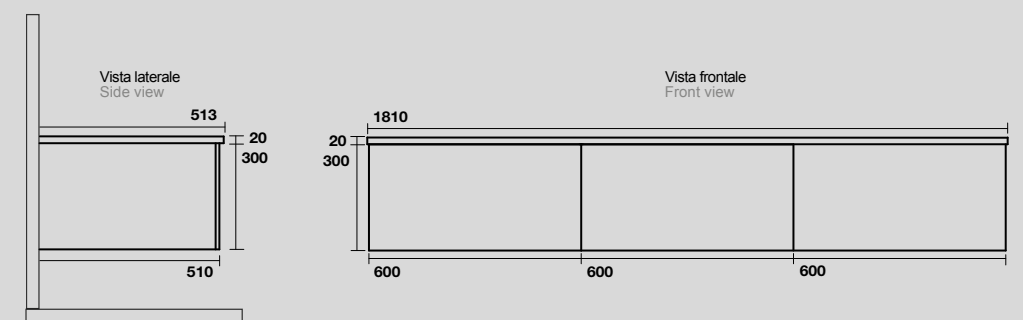

9209
Piede in metallo per mobili
Metal support for vanity units

9220
Porta salviette mensola
in legno
Towel rail for wooden
countertops