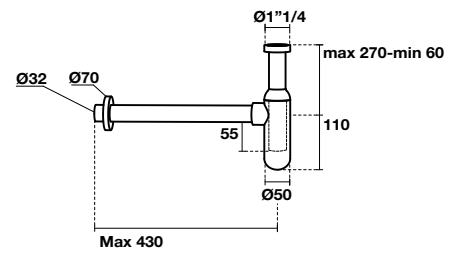

9235

Sifone lavabo Lux 1"1/4.
Lux bottle trap 1"1/4.