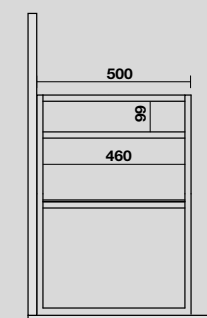

9332k3 LOUISE / 9332k4 LOUISE