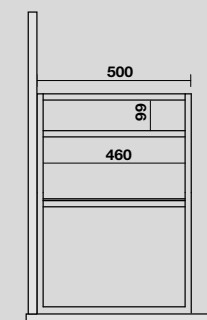

9332k1 LOUISE / 9332k2 LOUISE