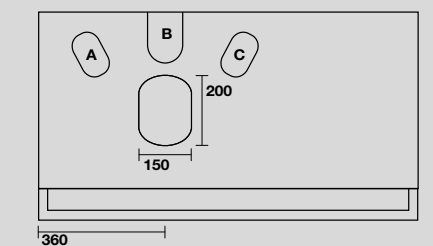

LAVABI COMPATIBILI CON PREFORI SUL PIANO:
PREFORO A (SX) : 5344-4601-4604-4302-4605-5141-5343
PREFORO B (CENTRO) : 5344-4601-4602-4604-4605-4606-5141-5140-0285-5343
PREFORO C (DX) : 5344-4601-4604-4605-4302-5141-5343