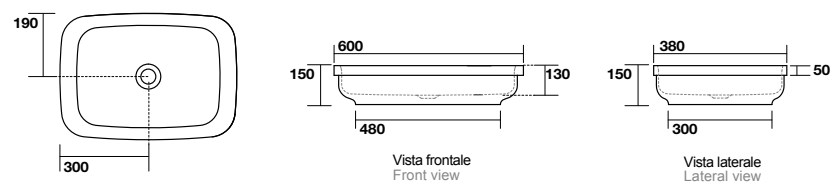

3558
CENTO lavabo appoggio o incasso Ø 35 cm.
CENTO Ø 35 cm countertop or semi-recessed basin.

5142
TRIBECA lavabo appoggio o incasso monoforo 60x43 cm.
Disponibile anche in KERASAN+TECH.
TRIBECA 60x43 cm countertop or semi-recessed basin.
Also available in KERASAN+TECH.

5143
 TRIBECA lavabo appoggio o incasso 60x38 cm.
 Disponibile anche in KERASAN+TECH.
 TRIBECA 60x38 cm countertop or semi-recessed basin.
 Also available in KERASAN+TECH.

4802
 Lavabo appoggio FLUTE Ø 40 H 29 cm.
 FLUTE Ø 40 H 29 cm countertop basin.