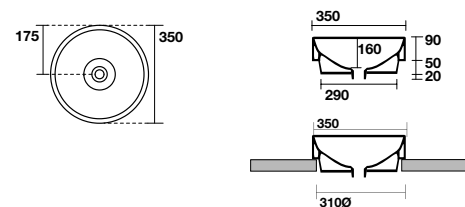

5142
TRIBECA lavabo appoggio o incasso monoforo 60x43 cm.
Disponibile anche in KERASAN+TECH.
TRIBECA 60x43 cm countertop or semi-recessed basin.
Also available in KERASAN+TECH.