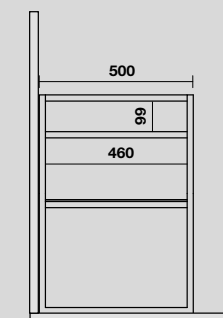

LAVABO SHAPE 122 CM
SHAPE 122 CM WASHBASIN

LAVABO SHAPE 122 CM
SHAPE 122 CM WASHBASIN

LOUISE STRUTTURA A TERRA
LOUISE FLOOR-STANDING VANITY UNIT

LOUISE STRUTTURA A TERRA PER LAVABO SHAPE 122 CM
LOUISE FLOOR-STANDING VANITY UNIT FOR 122 CM SHAPE WASHBASIN