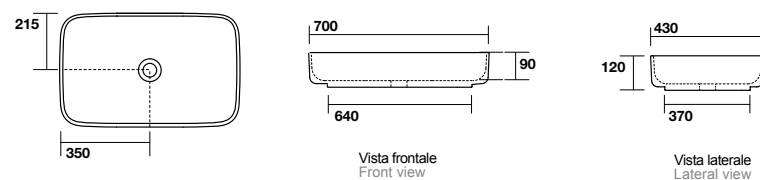

5141
TRIBECA lavabo appoggio 60x38 cm.
TRIBECA 60x38 cm countertop basin.