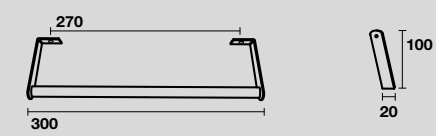

9220
Porta salviette mensola
in legno
Towel rail for wooden
countertops