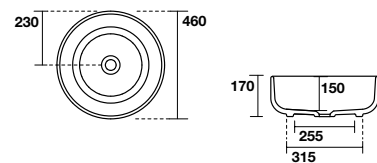

4601
ON lavabo appoggio 43x43 cm.
Disponibile anche in KERASAN+TECH.
ON 43x43 cm countertop basin.
Also available in KERASAN+TECH.