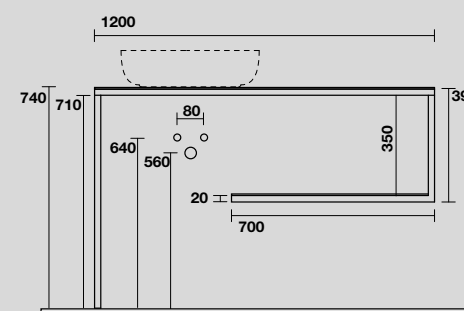

9332k3 LOUISE / 9332k4 LOUISE