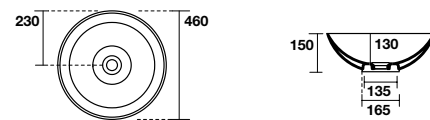

3557
CENTO lavabo appoggio o incasso Ø 45 cm.
CENTO Ø 45 cm countertop or semi-recessed basin.