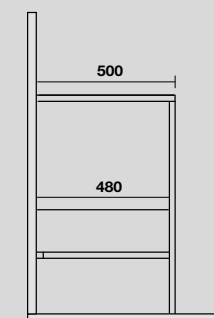

THELMA STRUTTURA A TERRA PER LAVABO SHAPE 102 CM
THELMA FLOOR-STANDING VANITY UNIT FOR 102 CM SHAPE WASHBASIN