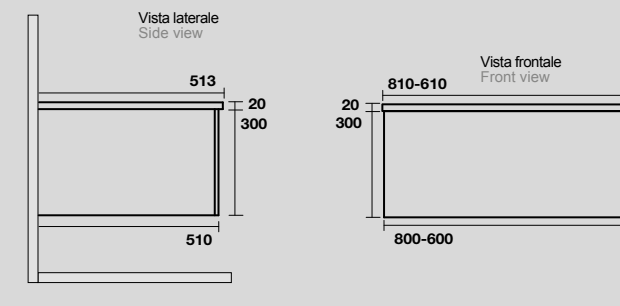

**MOBILE SOSPESO
WALL-HUNG VANITY UNIT**

7439
Mobile sospeso cm 60 con
cassetto push&pull
60 cm wall-hung vanity unit
with push to open drawer

7440
Mobile sospeso cm 80 con
cassetto push&pull
80 cm wall-hung vanity unit
with push to open drawer

7441
Mobile sospeso cm 120
con 2 cassetti push&pull
120 cm wall-hung vanity
unit with 2 push to open
drawers