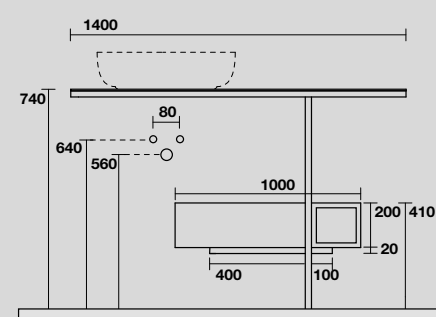

9323k5 THELMA / 9323k6 THELMA