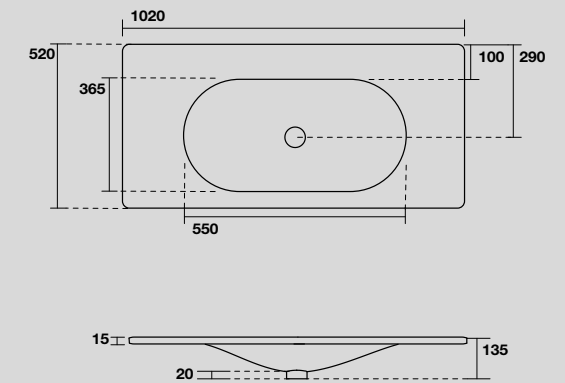

LAVABO SHAPE 102 CM
SHAPE 102 CM WASHBASIN