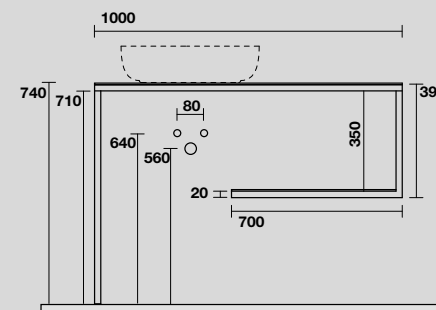

9332k1 LOUISE / 9332k2 LOUISE