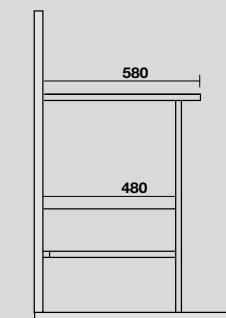

THELMA STRUTTURA A TERRA PER LAVABO SHAPE 122 CM
THELMA FLOOR-STANDING VANITY UNIT FOR 122 CM SHAPE WASHBASIN