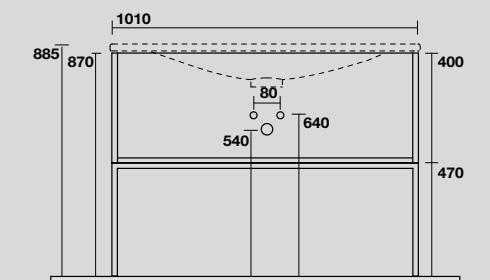

SHAPE MOBILE A TERRA PER LAVABO SHAPE 102 CM
FLOOR-STANDING VANITY UNIT FOR 102 CM SHAPE WASHBASIN