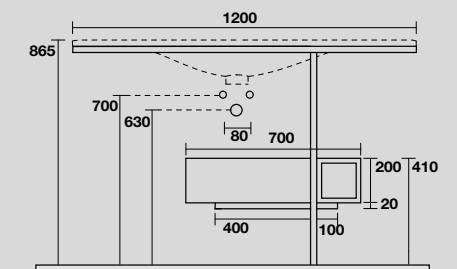

THELMA STRUTTURA A TERRA PER LAVABO SHAPE 122 CM
THELMA FLOOR-STANDING VANITY UNIT FOR 122 CM SHAPE WASHBASIN