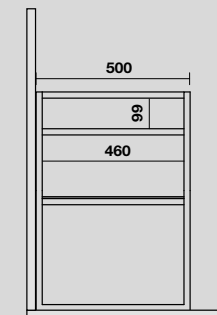

LAVABO SHAPE 102 CM
SHAPE 102 CM WASHBASIN

LAVABO SHAPE 102 CM
SHAPE 102 CM WASHBASIN

LOUISE STRUTTURA A TERRA
LOUISE FLOOR-STANDING VANITY UNIT

LOUISE STRUTTURA A TERRA PER LAVABO SHAPE 102 CM
LOUISE FLOOR-STANDING VANITY UNIT FOR 102 CM SHAPE WASHBASIN