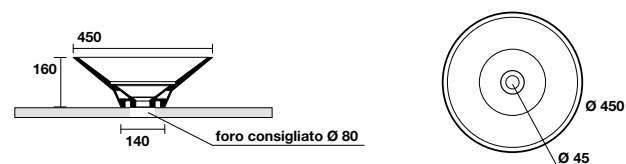

4803
Lavabo appoggio HURRICANE Ø 38 H 23 cm.
HURRICANE Ø 38 H 23 cm countertop basin.