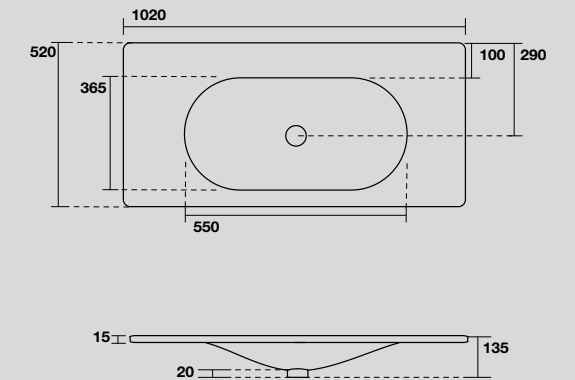

LAVABO SHAPE 102 CM
SHAPE 102 CM WASHBASIN