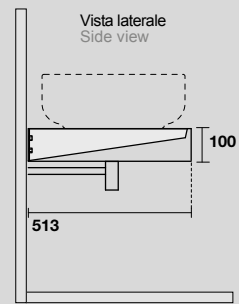

**MENSOLE
COUNTERTOPS**

7335
Mensola sospesa 120 cm
120 cm wall-hung countertop