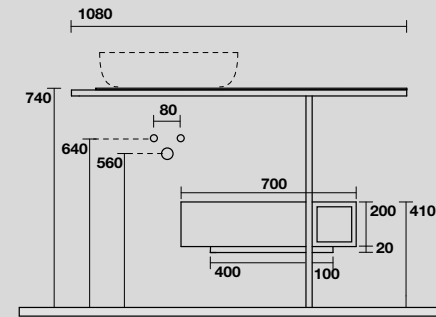

9323k1 THELMA / 9323k2 THELMA