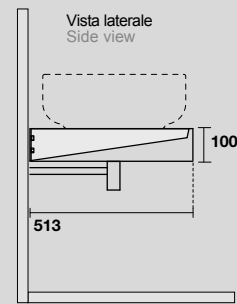

7336
Mensola sospesa 140 cm
140 cm wall-hung countertop