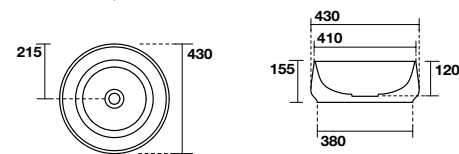

4860

Piatto copripiletta in ceramica
Ceramic drain cover

7335

Mensola sospesa cm 120
120 cm wall-hung countertop

TECHNICAL DATA

KERASAN

4604
F10 lavabo appoggio Ø 43 H 15,5 cm.
Disponibile anche in KERASAN+TECH.
F10 Ø 43 H 15,5 cm countertop basin.
Also available in KERASAN+TECH.