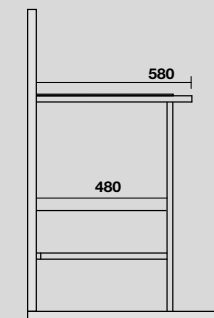

9323k3 THELMA / 9323k4 THELMA