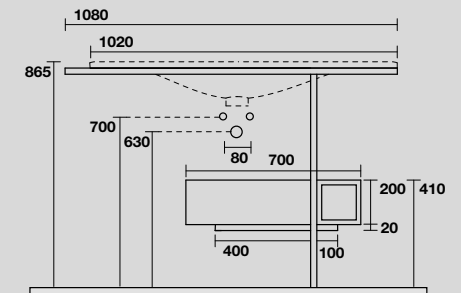

THELMA STRUTTURA A TERRA PER LAVABO SHAPE 102 CM
THELMA FLOOR-STANDING VANITY UNIT FOR 102 CM SHAPE WASHBASIN