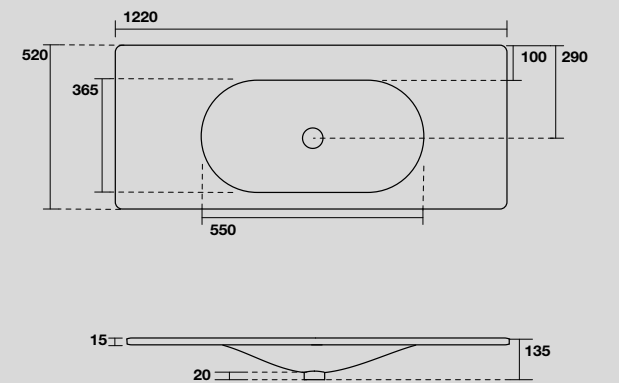

LAVABO SHAPE 122 CM
SHAPE 122 CM WASHBASIN