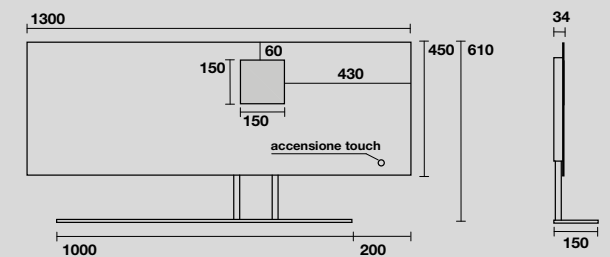

**SPECCHI
MIRRORS**

932931