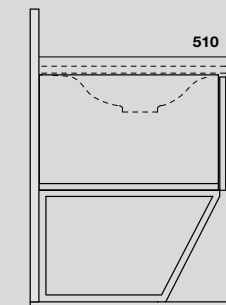

SHAPE MOBILE A TERRA PER LAVABO SHAPE 122 CM
FLOOR-STANDING VANITY UNIT FOR 122 CM SHAPE WASHBASIN