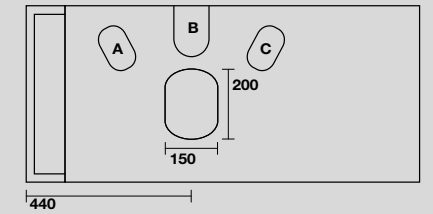

LAVABI COMPATIBILI CON PREFORI SUL PIANO:
PREFORO A (SX) : 5344-4601-4604-4302-4605-5141-5343
PREFORO B (CENTRO) : 5344-4601-4602-4604-4605-4606-5141-5140-0285-5343
PREFORO C (DX) : 5344-4601-4604-4605-4302-5141-5343