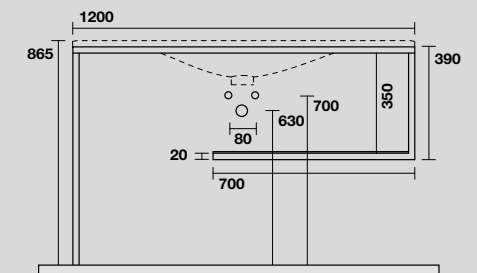

LOUISE STRUTTURA A TERRA PER LAVABO SHAPE 122 CM
LOUISE FLOOR-STANDING VANITY UNIT FOR 122 CM SHAPE WASHBASIN

9333k4
LOUISE struttura a terra in acciaio inox nero matt
con ripiano in gres bianco per Lavabo Shape 122 cm.
LOUISE floor-standing black stainless steel vanity unit with white
gres shelf for 122 cm Shape washbasin.