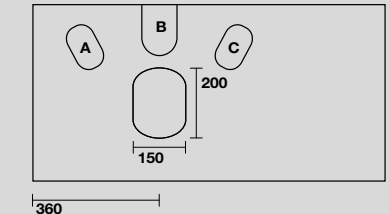

LAVABI COMPATIBILI CON PREFORI SUL PIANO:
PREFORO A (SX) : 5344-4601-4604-4302-4605-5141-5343
PREFORO B (CENTRO) : 5344-4601-4602-4604-4605-4606-5141-5140-0285-5343
PREFORO C (DX) : 5344-4601-4604-4605-4302-5141-5343