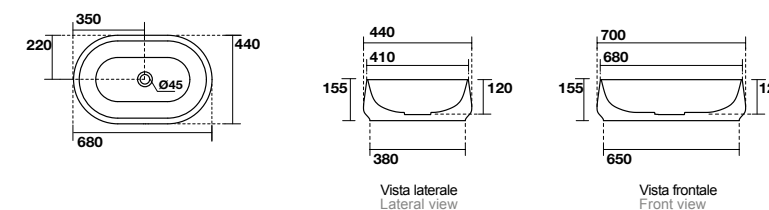

4605
F10 lavabo appoggio ovale 56x44 cm.
Disponibile anche in KERASAN+TECH.
F10 56x44 cm oval countertop basin.
Also available in KERASAN+TECH.