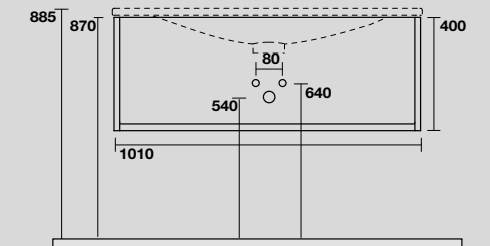

LAVABO SHAPE 102 CM
SHAPE 102 CM WASHBASIN

LAVABO SHAPE 102 CM
SHAPE 102 CM WASHBASIN

SHAPE MOBILE SOSPESO
SHAPE WALL-HUNG VANITY UNIT

SHAPE MOBILE SOSPESO PER LAVABO SHAPE 102 CM
WALL-HUNG VANITY UNIT FOR 102 CM SHAPE WASHBASIN