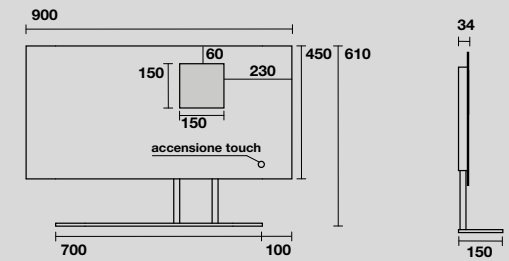

**SPECCHI
MIRRORS**

932731