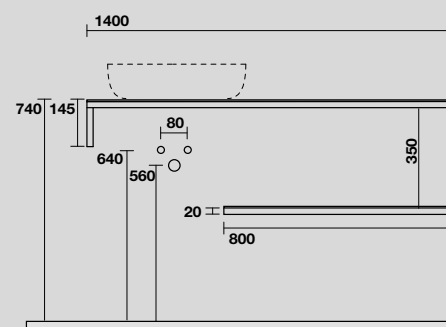

9322k5 LOUISE / 9322k6 LOUISE