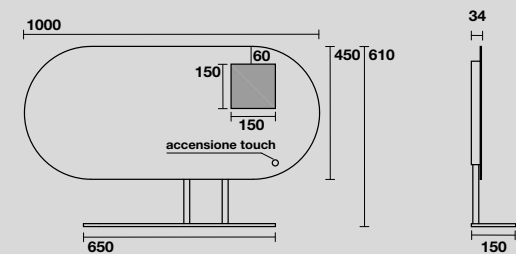

**SPECCHI
MIRRORS**

933031