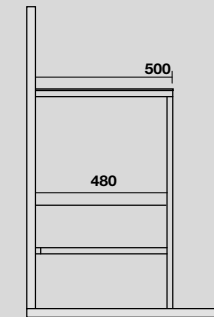

9323k1 THELMA / 9323k2 THELMA