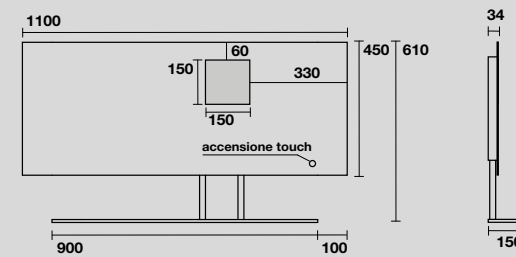

**SPECCHI
MIRRORS**

932831