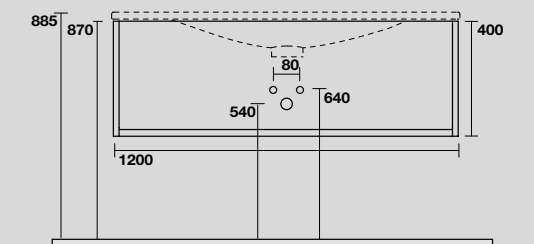

SHAPE MOBILE SOSPESO PER LAVABO SHAPE 122 CM
WALL-HUNG VANITY UNIT FOR 122 CM SHAPE WASHBASIN