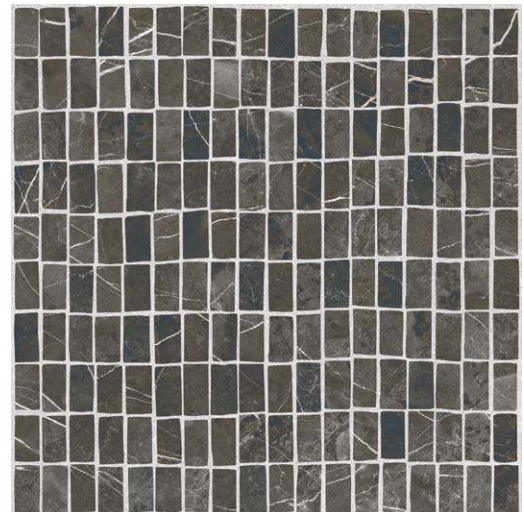

JACKY Polished Rect.
JACKY Matt Rect.
75x75 / 30"x30"

T06/M
T45/M

Black Jack Polished Rect. 75x75 / 30"x30"
Jacky Polished Rect. 75x75 / 30"x30"