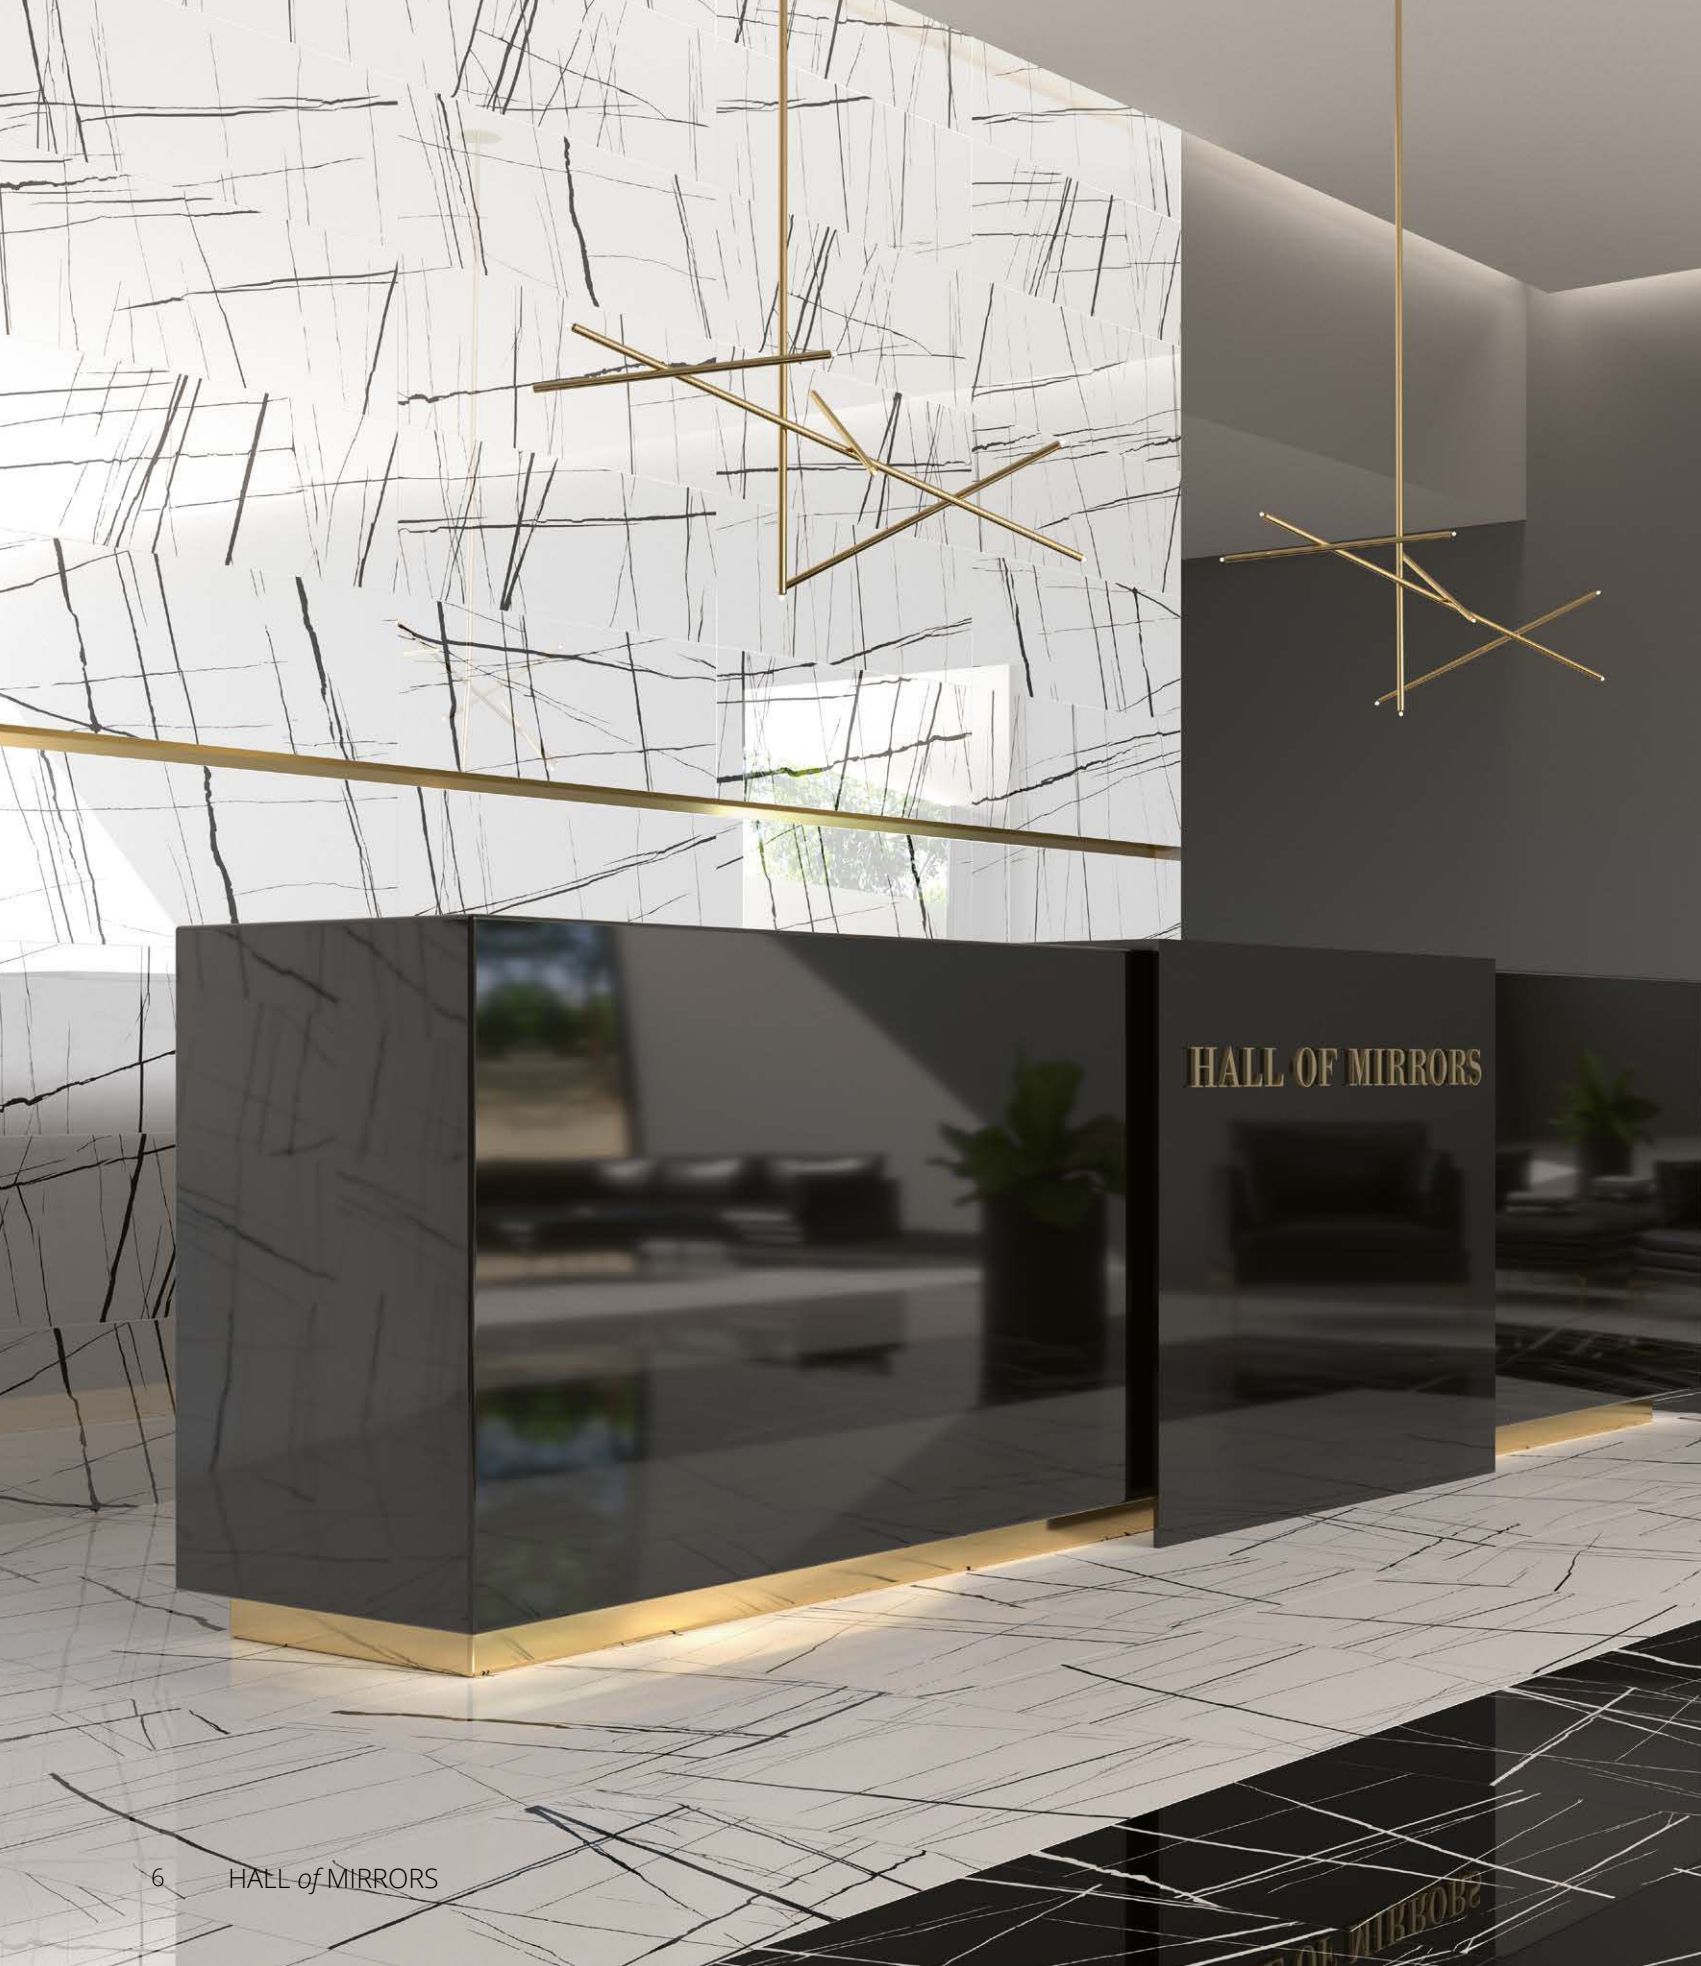

The Hall of Mirrors collection is inspired by the Galerie des Glaces in the Palace of Versailles, famous for its opulence and used by Louis XIV to impress the monarchs and dignitaries who visited it. Today, it is our tile collection with its highly polished finish that will impress you, thanks to its sparkle, symmetry of light and shade, and exquisite designs, conceived to bring stylish elegance and a sensation of added spaciousness to settings.

APE
best for you

HALL *of*
MIRRORS
MIRROBS
HALL *of*

APE
best for you

Moonlight

Wild attraction

Moonlight refleja el lado más exótico de la colección Hall of Mirrors. El blanco y el negro se transforman en la piel del leopardo, de la cebra y la jirafa para transmitirnos el exotismo y la elegancia de estos animales. La magnitud de las piezas y sus acabados pulidos, las convierten en el recubrimiento ideal para crear ambientes con estilo y marcada personalidad. Las piezas 'animal print' combinan a la perfección con la base Moonlight White y Black, una interpretación más vanguardista del mármol siguiendo las últimas tendencias que apuestan por el blanco y negro.

Moonlight embodies the more exotic side to the Hall of Mirrors collection, with black and white representing the skin of a leopard, zebra or giraffe and exuding all the exotic elegance associated with these animals. The tiles' large format and polished finish make them ideal for big areas where a stylish backdrop with a strong personality is sought. These animal print models can be combined with Moonlight's Black and White field tiles, which reinterpret marble to innovative effect in keeping with today's trendsetting fashion for black and white.