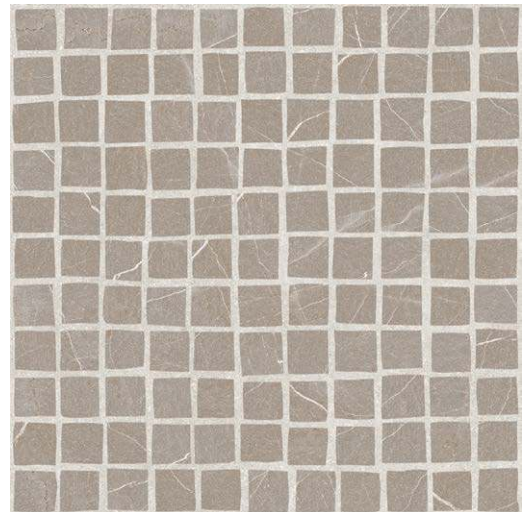

SINGLE FUMO Polished Rect.
SINGLE FUMO Matt Rect.
75x75 / 30"x30"

T06/M
T45/M

Fastination Fumo Polished Rect. 75x75 / 30"x30"
Single Fumo Polished Rect. 75x75 / 30"x30"