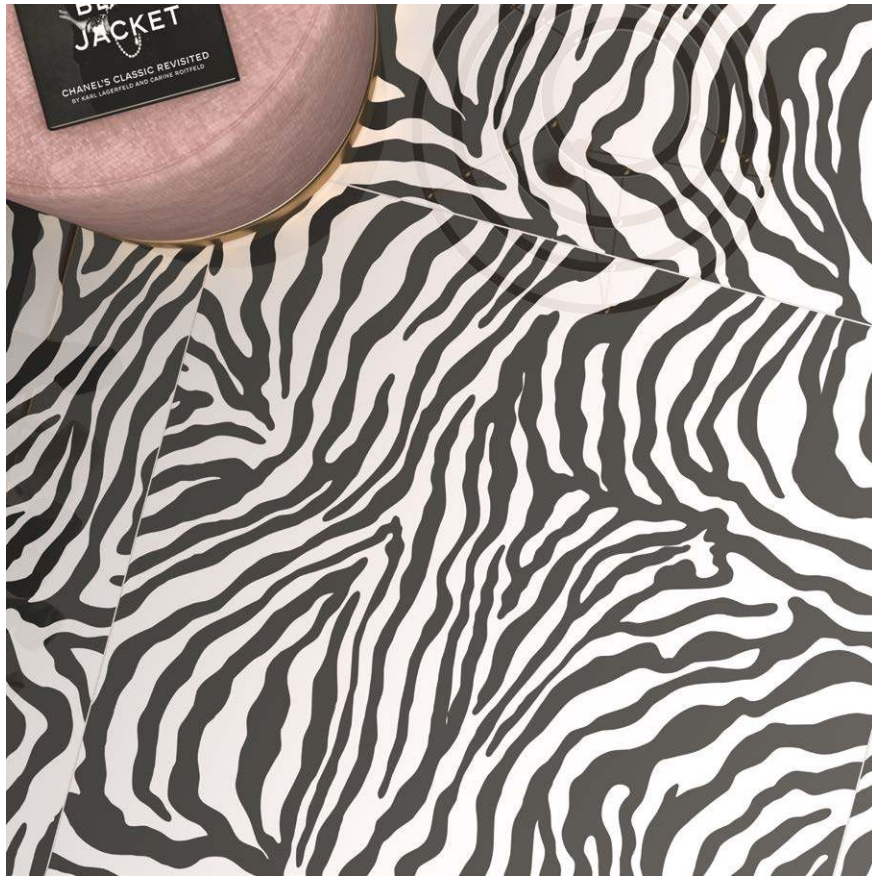

Moonlight

75x75 / 30"x30"

Zebra Polished Rect. 75x75 / 30"x30"

Crystal White Polished Rect. 75x75 / 30"x30"