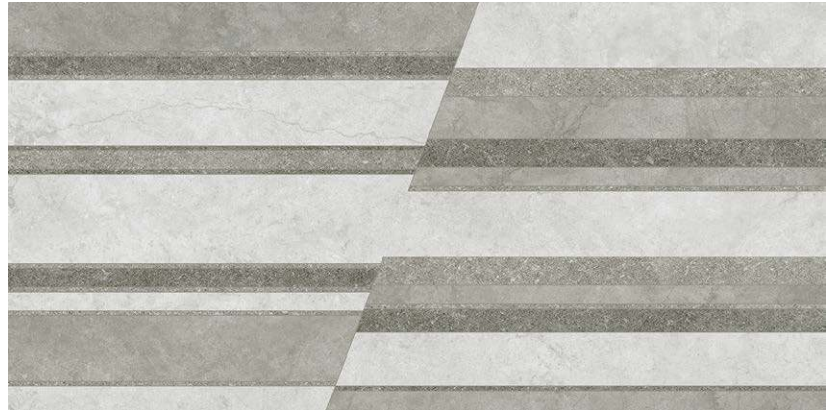

GIO NATURAL Polished Rect.
GIO NATURAL Matt Rect.
75x75 / 30"x30"

T38/M
T03/M

Plus

60x120 / 24"x48"

Porcelain tiles - Colour Shading V3

ARKITONIC PEARL Polished Rect.
60x120 / 24"x48"

T47M

PLUS PEARL Polished Rect.
60x120 / 24"x48"