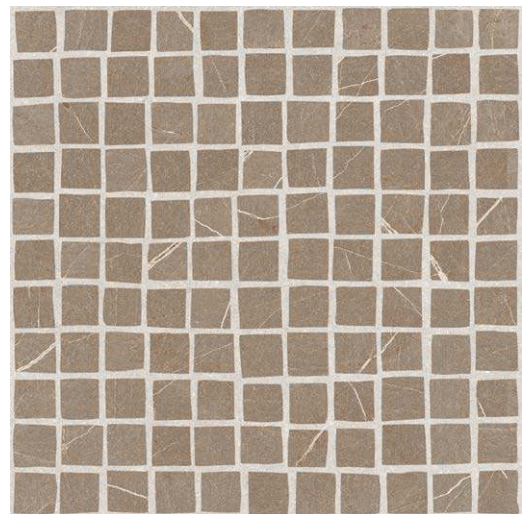

Porcelain tiles - Colour Shading V2

DELICATE WHITE Polished Rect.
75x75 / 30"x30"

T38/M

Eleganza

75x75 / 30"x30"

Porcelain tiles - Colour Shading V2

ELEGANZA CREAM Polished Rect.
ELEGANZA CREAM Matt Rect.
75x75 / 30"x30"

T38/M
T03/M

Fastination

75x75 / 30"x30"

FASTINATION MARRONE Polished Rect.
FASTINATION MARRONE Matt Rect.
75x75 / 30"x30"

T38/M
T03/M

SINGLE MARRONE Polished Rect.
SINGLE MARRONE Matt Rect.
75x75 / 30"x30"