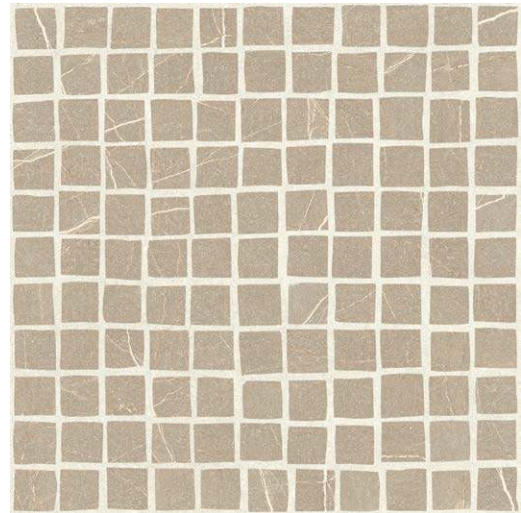

SINGLE TORTORA Polished Rect.
SINGLE TORTORA Matt Rect.
75x75 / 30"x30"

T06/M
T45/M

Fastination Tortora Polished Rect. 75x75 / 30"x30"
Single Tortora Polished Rect. 75x75 / 30"x30"