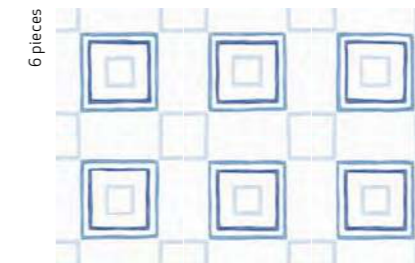

DRAW SQUARE/22,3

DRAW DIAMOND/22,3

DRAW STAR/22,3

DRAW ROUND/22,3 · RIAD WHITE/10X10

DRAW

porcelain
22,3x22,3

30957 DRAW DIAMOND/22,3
Q6 (22,3x22,3 cm — 8^{3/4}x8^{3/4})
5 patterns

30958 DRAW SQUARE/22,3
Q6 (22,3x22,3 cm — 8^{3/4}x8^{3/4})
5 patterns

30959 DRAW STAR/22,3
Q6 (22,3x22,3 cm — 8^{3/4}x8^{3/4})
5 patterns

30960 DRAW ROUND/22,3
Q6 (22,3x22,3 cm — 8^{3/4}x8^{3/4})
5 patterns

TECHNICAL CHARACTERISTICS

MATT	GLOSS	SHADE VARIATION	SHOWER WALL	SHOWER FLOOR	FLOOR TRAFFIC	ANTISLIP	
•	•	•	•	•	R10	C2	
						+36WET	>0,42