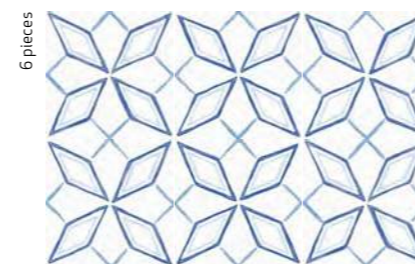

DRAW SQUARE/22,3

DRAW DIAMOND/22,3

DRAW STAR/22,3

DRAW ROUND/22,3 · RIAD WHITE/10X10

DRAW

porcelain
22,3x22,3

30957 DRAW DIAMOND/22,3
Q6 (22,3x22,3 cm — 8^{3/4}x8^{3/4})
5 patterns

30958 DRAW SQUARE/22,3
Q6 (22,3x22,3 cm — 8^{3/4}x8^{3/4})
5 patterns

30959 DRAW STAR/22,3
Q6 (22,3x22,3 cm — 8^{3/4}x8^{3/4})
5 patterns

30960 DRAW ROUND/22,3
Q6 (22,3x22,3 cm — 8^{3/4}x8^{3/4})
5 patterns

TECHNICAL CHARACTERISTICS

MATT	GLOSS	SHADE VARIATION	SHOWER WALL	SHOWER FLOOR	FLOOR TRAFFIC	ANTISLIP	
•	•	•	•	•	R10	C2	
						+36WET	>0,42