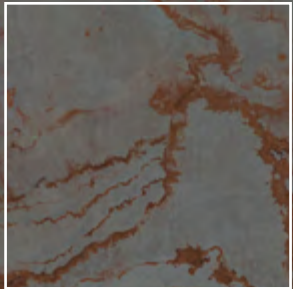

ZINC GREEN Natural Hexagon 25x29 & ZINC GREEN Mix Decor Hexagon 25x29

SOLID
2 cm

ZINC GREEN Solid 2cm 50x100

ZINC
 Black

Floor & Walls
 Natural 6,5mm

Natural & Skin 7,4mm

10mm

120x260
 119,3 x 260,0 cm
 46.97" x 102.4"