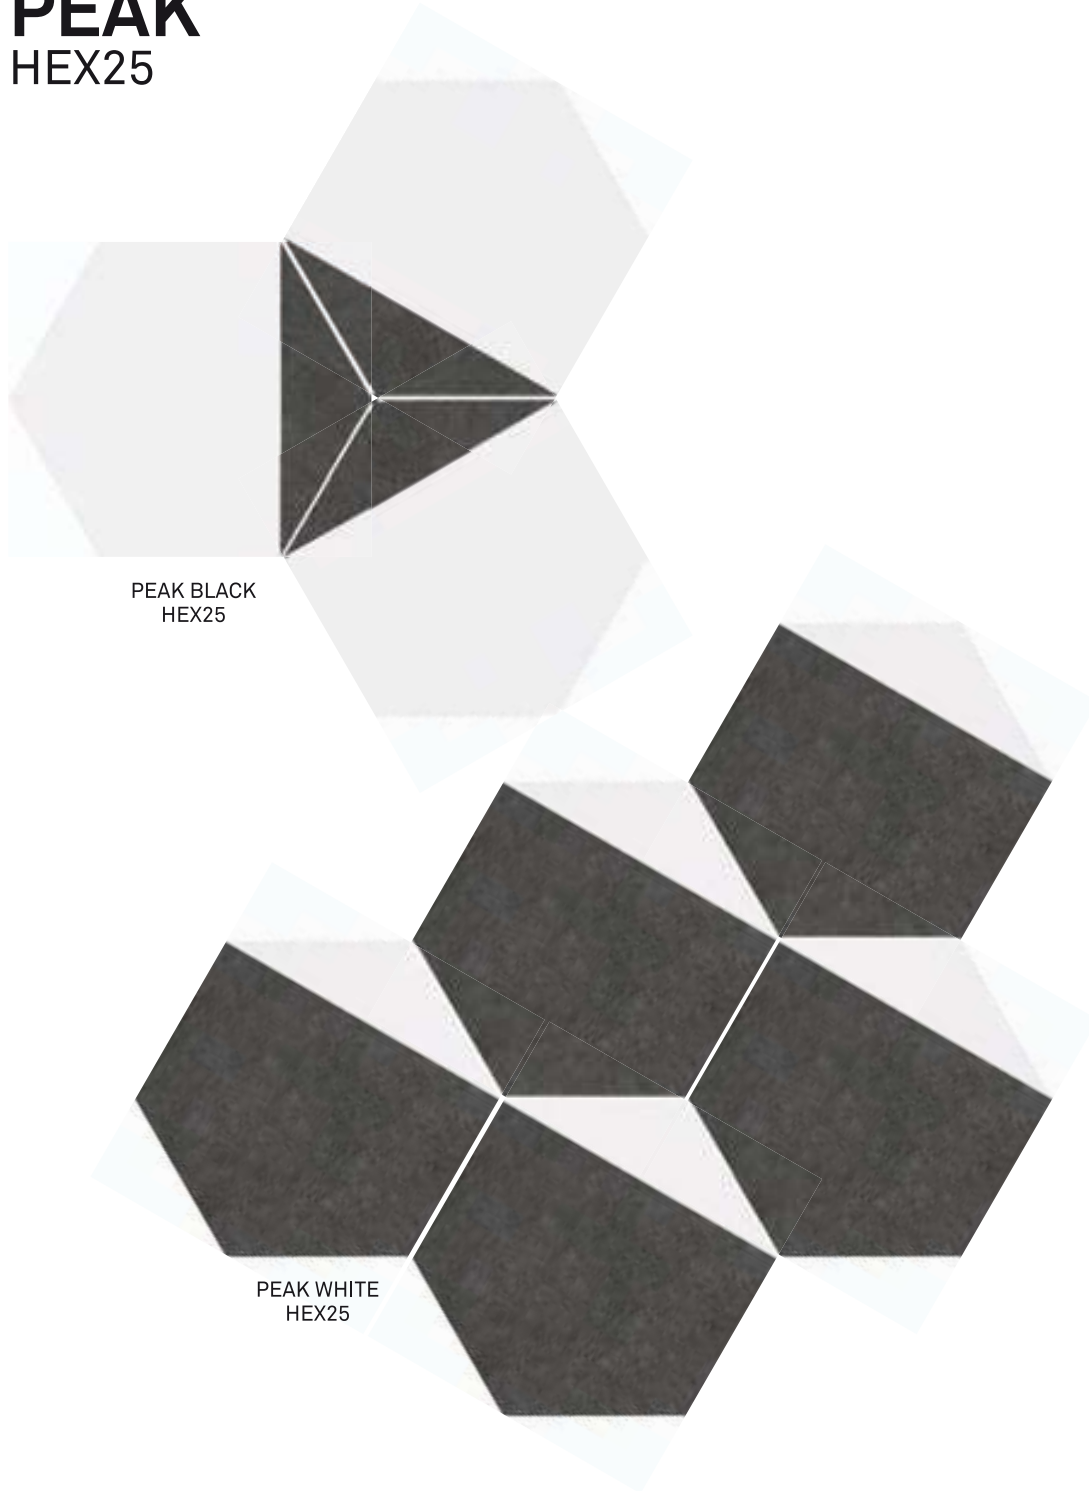

PORCELÁNICO
PORCELAIN TILES

TRIDENT BLACK HEX25

PEAK HEX25

PEAK BLACK
HEX25

PEAK WHITE
HEX25

20

PEAK WHITE HEX25

CODICER