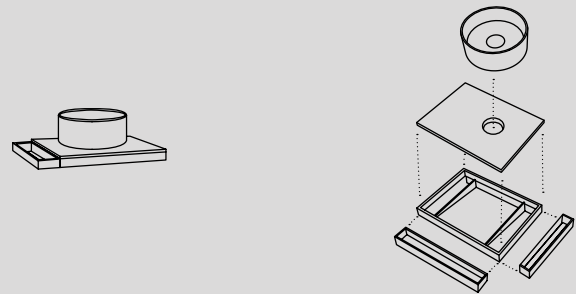

Multiplo

Vedi collezione / See collection pag. 84

Modelli disponibili
Available models

Minimultiplo lavabo Minimo + piano
Washbasin Minimo + countertop

40 x 29