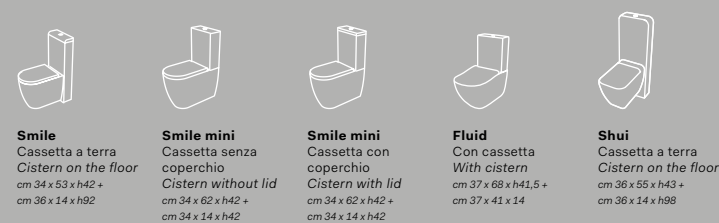

Wc e bidet terra Back to wall wc and bidet

pg. 302

Wc e bidet sospesi Wall-hung wc and bidet

pg. 316

Wc monoblocco Monoblock wc

pg. 312

Vasche da bagno Bath tubs

pg. 258

Specchi Mirrors

pg. 234

Orinatoio Urinals

pg. 348