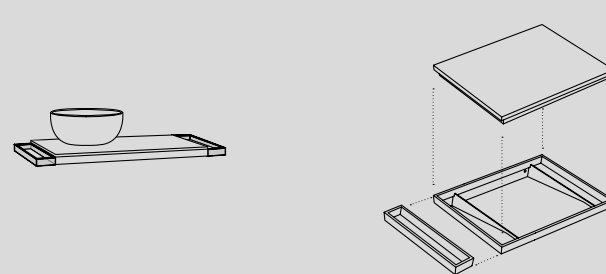

Multiplo

Vedi collezione / See collection pag. 84

Modelli disponibili
Available models

Multiplo lavabo + piano
Multiplo washbasin + countertop