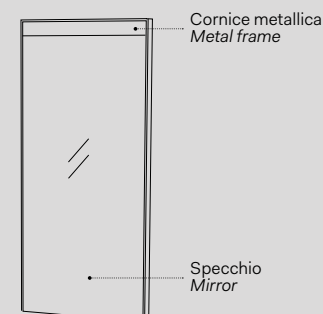

Laccature scocca *Boxlacquering*

- Nero Matt / *Matt Black*
- Bronzo Spazzolato / *Brushed Bronze*
- Cemento