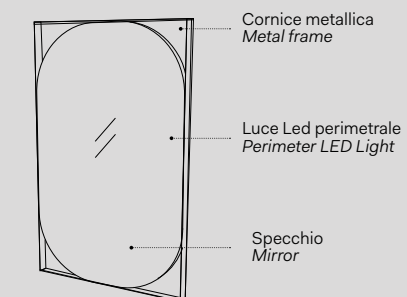

Laccature scocca *Boxlacquering*

- Nero Matt / *Matt Black*
- Bronzo Spazzolato / *Brushed Bronze*
- Cemento