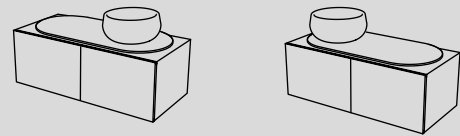

Delfo

Vedi collezione / See collection pag. 58

Modelli disponibili Available models

113 x 52 x h 40
Delfo mobile con ante frontali lisce, lavabo e top
Delfo cabinet with smooth front door, washbasin and top