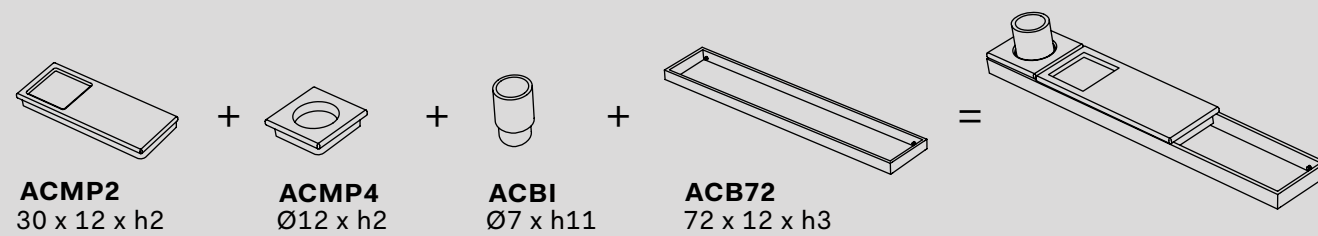

Otto Tondo
pouf contenitore in Livingtec su 4 ruote
Round pouf cabinet in LivingTec on 4 wheels
cm Ø 40 x 43 h

Esempi di composizione Example of composition

finiture_finishes

barre, portasciugamani, porta rotolo, porta scopino, gancio
tray, towel rack, toilet paper holder, toilet brush holder and hook