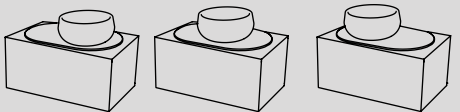

NEW
76 x 52 x h 40
Delfo mobile con ante frontali lisce, lavabo e top
Delfo cabinet with smooth front door, washbasin and top