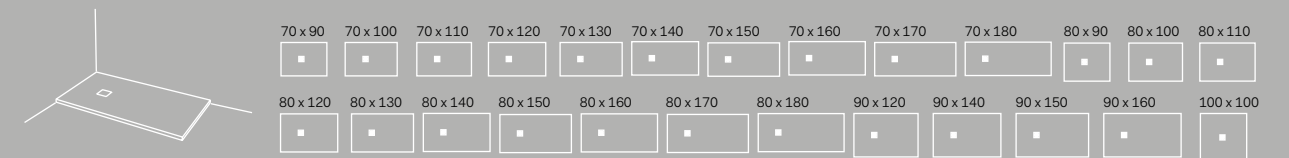

Piatti doccia

Shower trays

pg. 334

Infinito H3

piatto doccia in ceramica h3
h3 ceramic shower tray