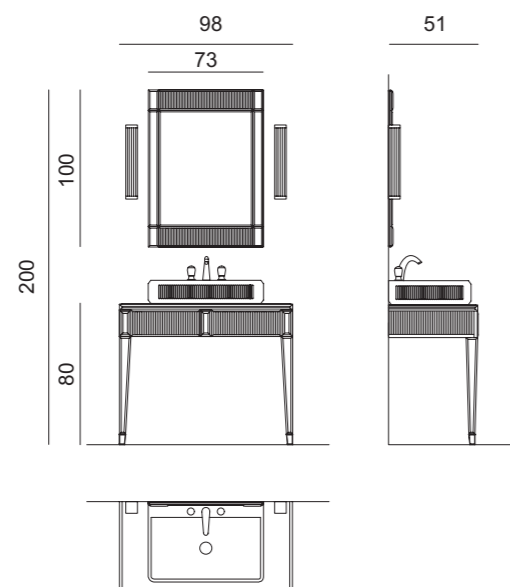

Mirror: RIALTO, 73 x 3 x 100 cm; **Wall Lamp:** MURANO 1 in chrome metal finish; **Tap:** VENICE in chrome metal finish; **Console:** RIALTO, 53 x 41 x 80 cm; **Accessories:** SQUARE towel holder in chrome metal finish.