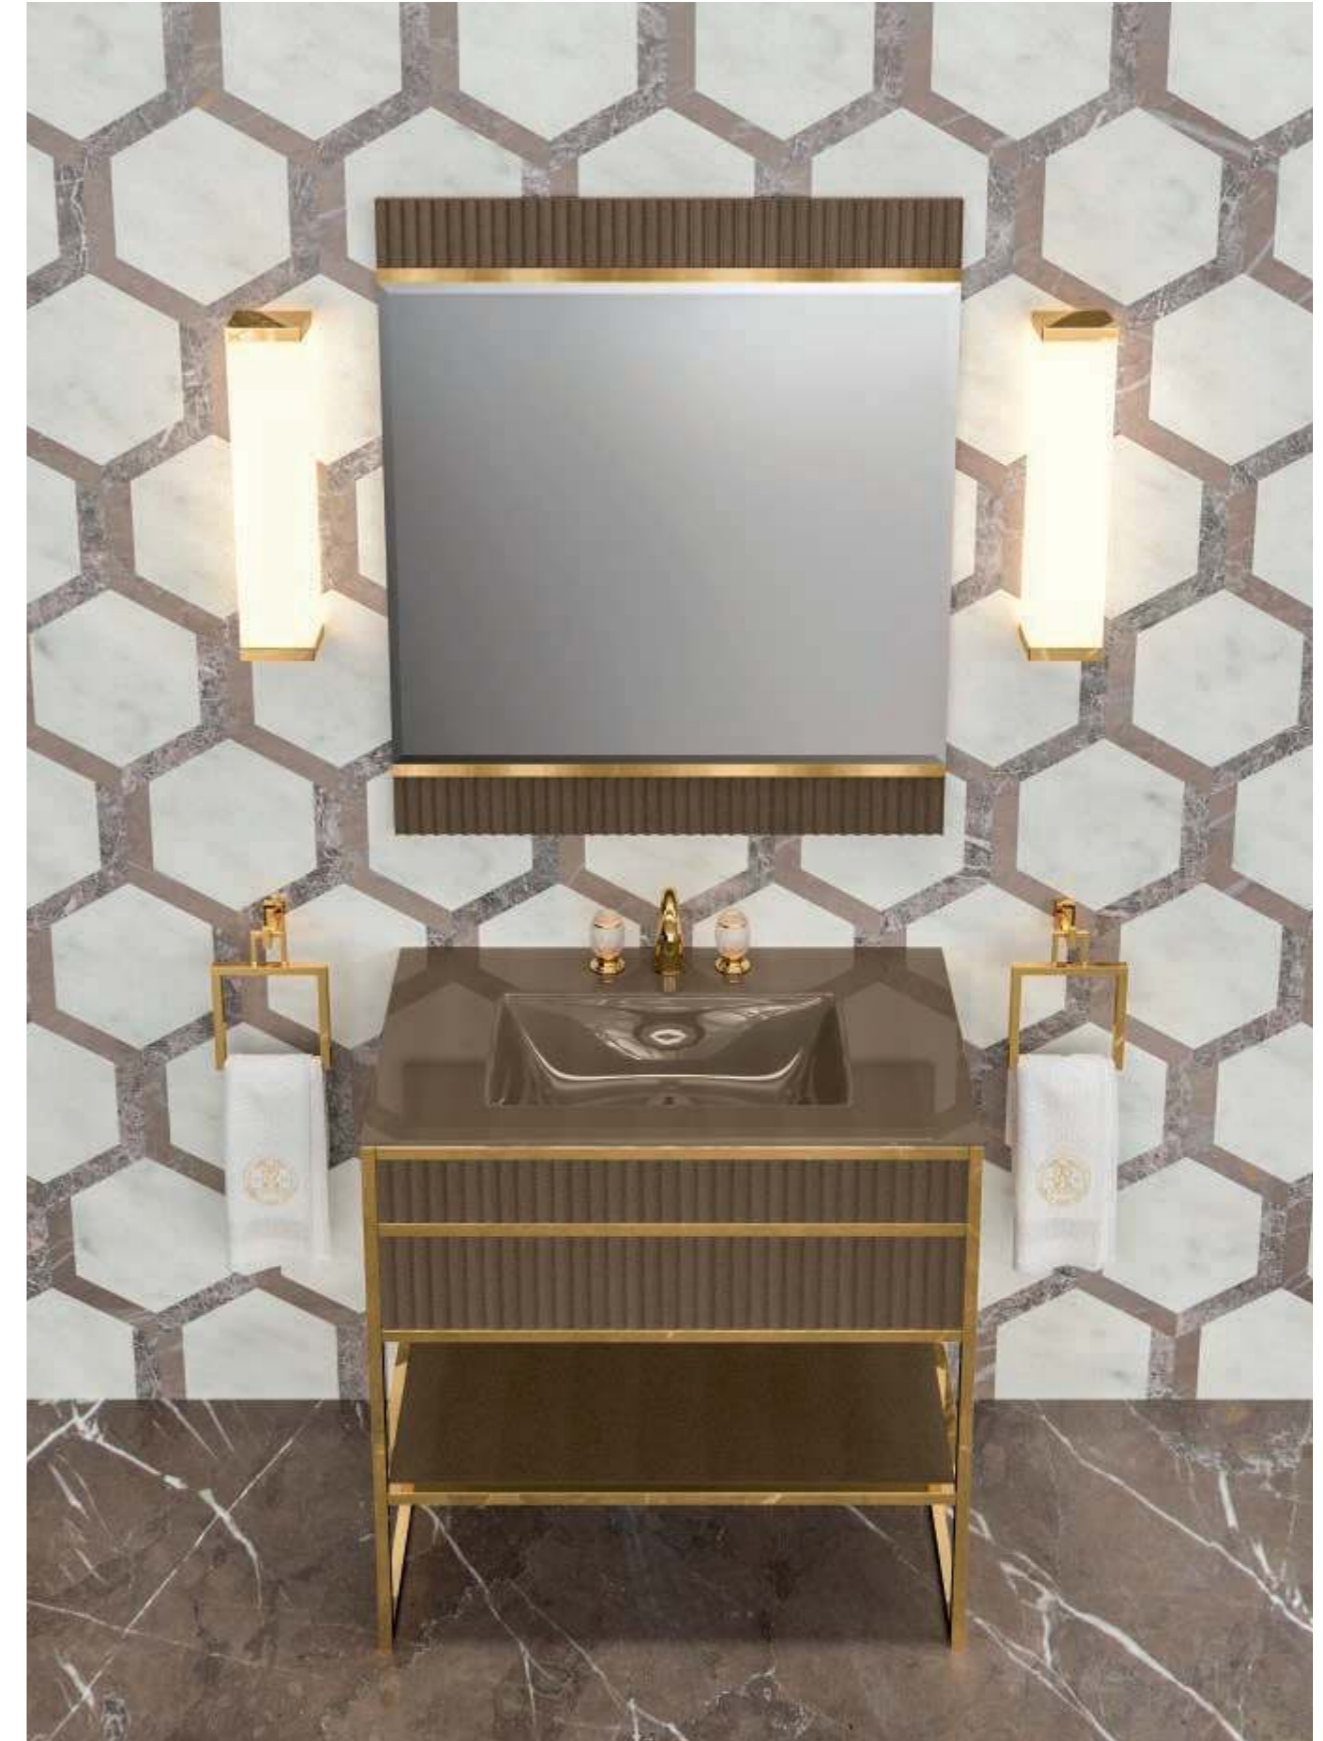

ACADEMY AC21

L85 x W53 x H200 cm

Finishes: DJ01 metallic Gianduia finish with ribbed decoration and gold metal finish.

Washbasin & Top: Integrated glass top in metallic VDJ1 Gianduia finish.

Mirror: ACADEMY, 85 x 2 x 100 cm; **Wall Lamp:** MURANO 3 in gold metal finish; **Tap:** VENICE in gold metal finish; **Accessories:** SQUARE towel holder in gold metal finish.