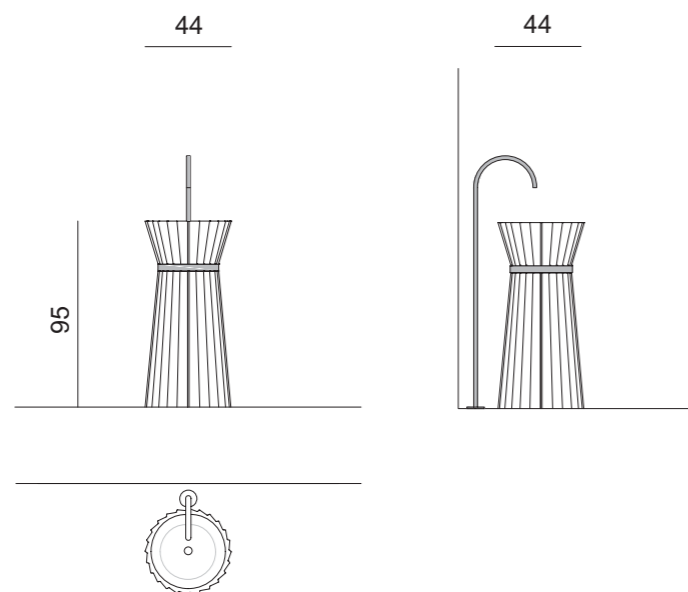

PLISSE' PL1

Ø44 x H95 cm

Free-standing Washbasin Version

Finishes: White ceramic with ring in gold finish.

Suspended Lamp: STRADIVARI, triple unit version; **Tap:** DRESSCODE in gold metal finish;

Accessories: SQUARE towel holder in gold metal finish.