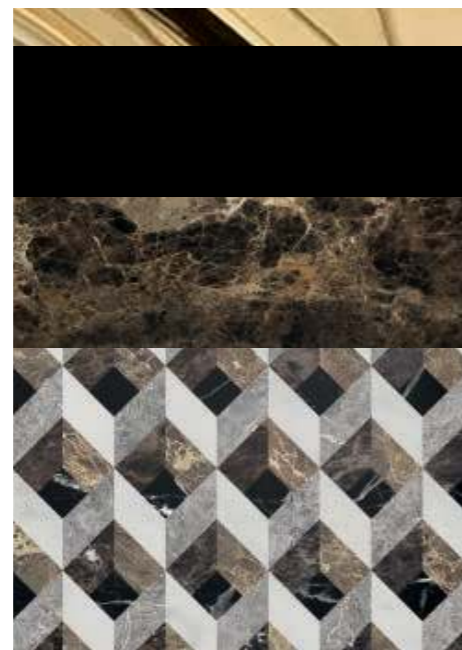

Mirror: ACADEMY, 110 x 2 x 100 cm; **Wall Lamp:** EDGE, small version; **Tap:** FORTUNY in gold metal finish;

Accessories: free-standing SQUARE towel holder in gold metal finish;

Tall Unit: 50 x 35 x 156 cm; **Towel Holder:** 50 x 39 x 84 cm.