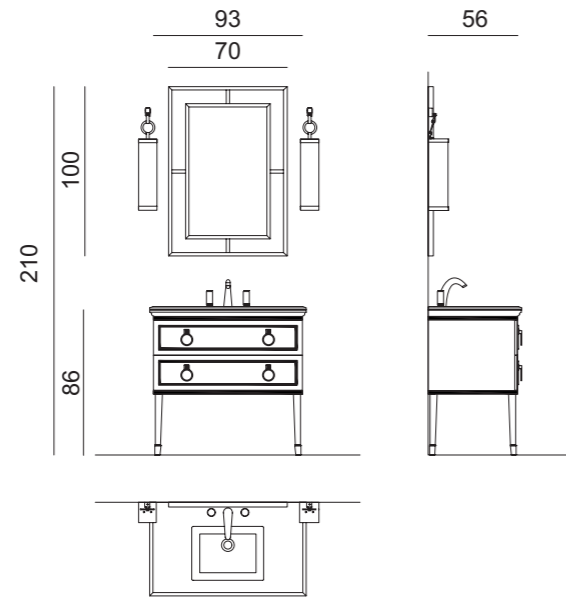

LUTETIA L30

L93 x W56 x H210 cm

Finishes: DG02 metallic Dark Grey finish and chrome metal finish.

Washbasin & Top: Nero Marquina marble top and undercounter washbasin in black ceramic.

Mirror: CASABLANCA DELUXE, 70 x 3 x 100 cm; **Wall Lamp:** MURANO 4 in chrome metal finish;

Tap: FORTUNY in chrome metal finish; **Accessories:** towel holder in chrome metal finish.