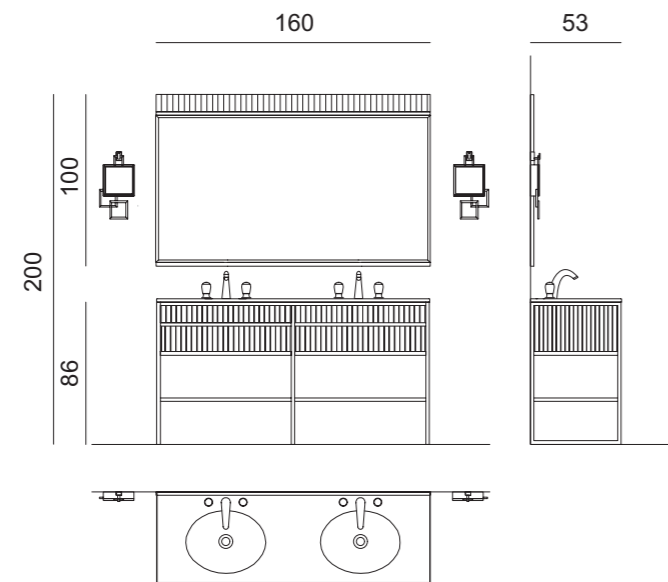

ACADEMY AC15

L160 x W53 x H200 cm

Finishes: G556 glossy Black finish with ribbed decoration and gold metal finish.

Washbasin & Top: Nero Marquina marble top with two undercounter washbasins in black ceramic.

Mirror: ACADEMY, 160 x 2 x 100 cm; **Wall Lamp:** VICKY in gold metal finish; **Tap:** VENICE in gold metal finish; **Accessories:** SQUARE towel holder in gold metal finish; **Tall Unit:** 50 x 35 x 156 cm;

Bathtub: ACADEMY, 185 x 85 x 66 cm; **Small Bench:** 39 x 39 x 53 cm, fabric (Cat.D).