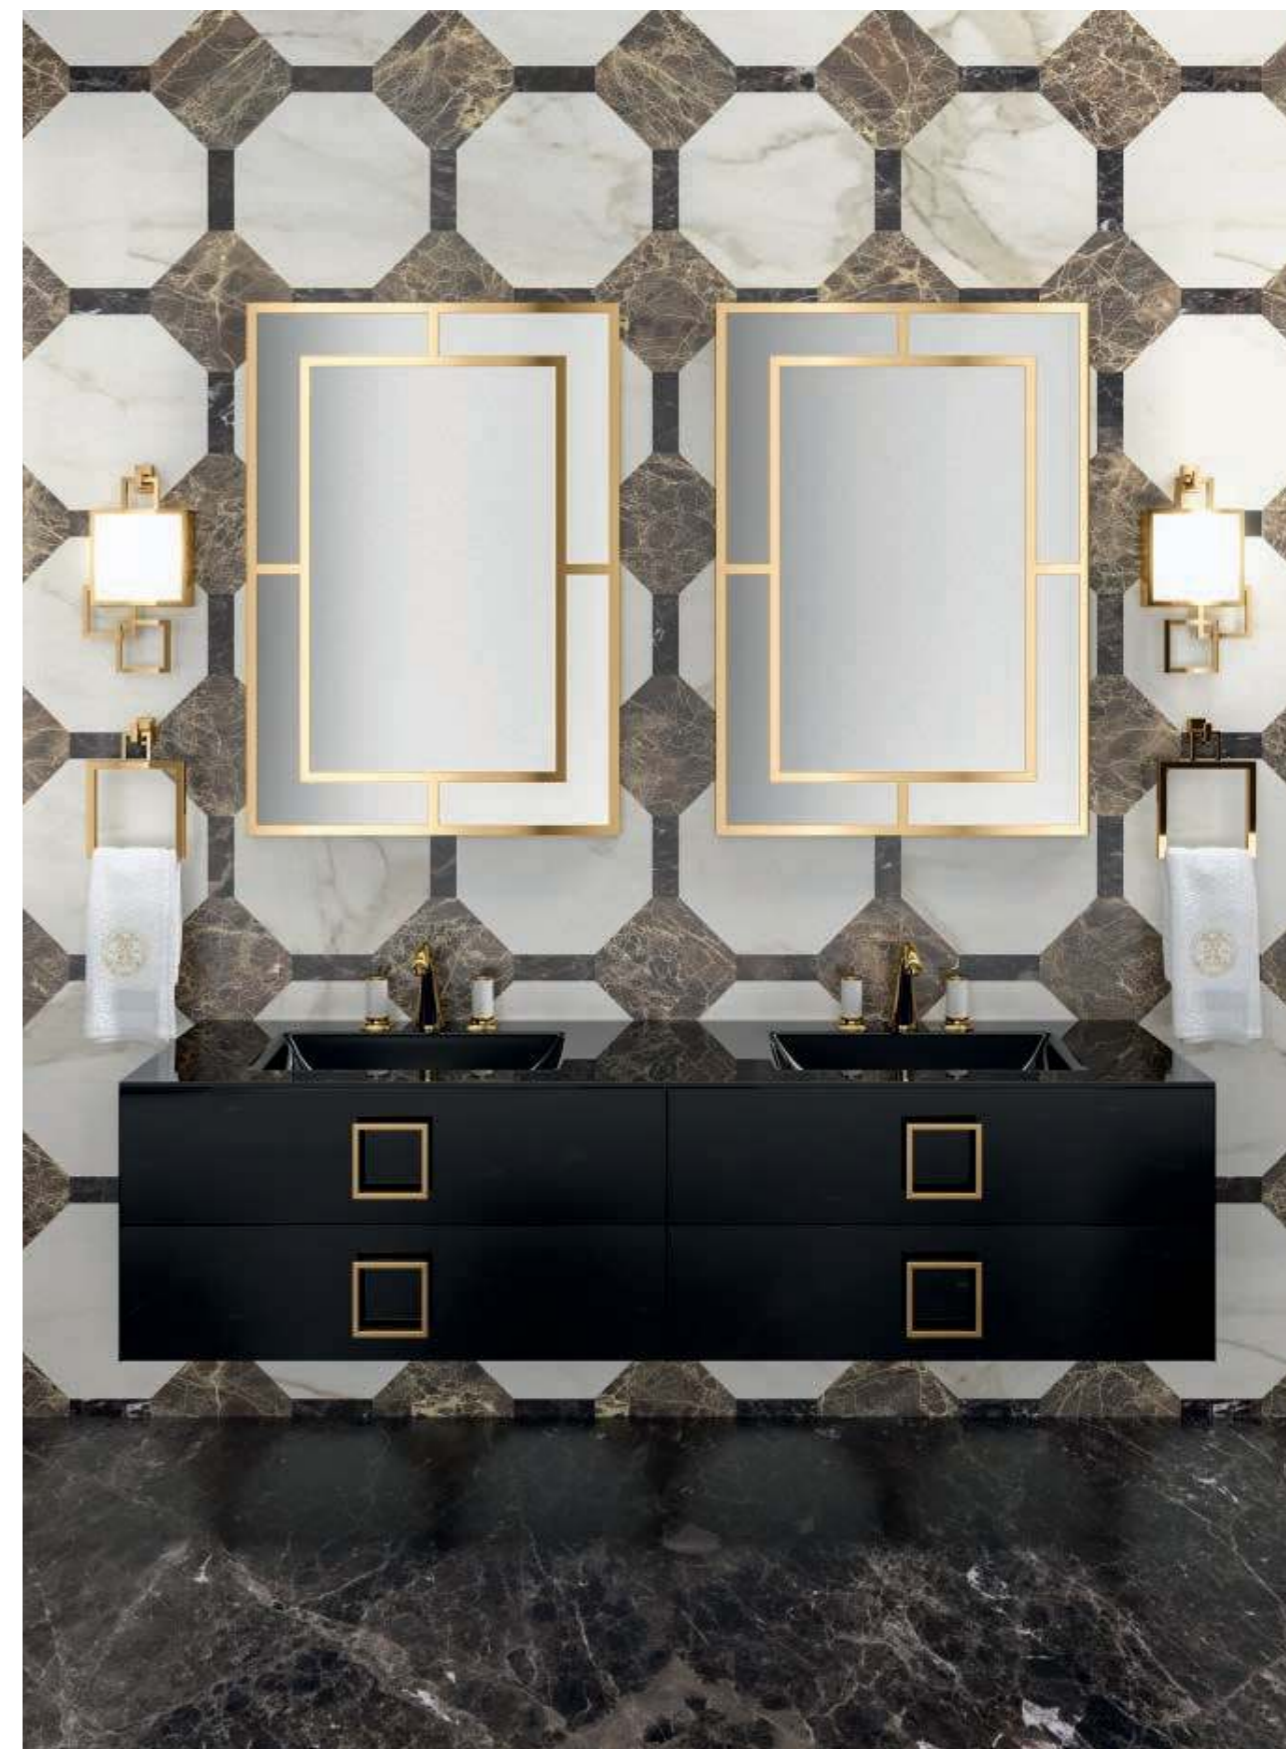

Mirror: CASABLANCA, 70 x 3 x 100 cm; **Wall Lamp:** STRADIVARI, double unit; **Tap:** CHARLOTTE in amber finish and gold metal finish; **SQUARE Accessories:** towel holder, toothbrush holder, soap dispenser and kleenex holder.

DAPHNE D31

L174 x W52,5 x H220 cm

Finishes: G556 glossy Black finish. Square handles in gold metal finish.

Washbasin & Top: Integrated glass top in glossy 100 Nero finish.

Mirror: CASABLANCA, 70 x 3 x 100 cm; **Wall Lamp:** VICKY in gold metal finish;

Tap: FORTUNY in gold metal finish; **Accessories:** SQUARE towel holder in gold metal finish.

DAPHNE
COLLECTION

DAPHNE D33

L124 x W52,5 x H220 cm

Finishes: smoke mirror. Square handles in chrome metal finish.