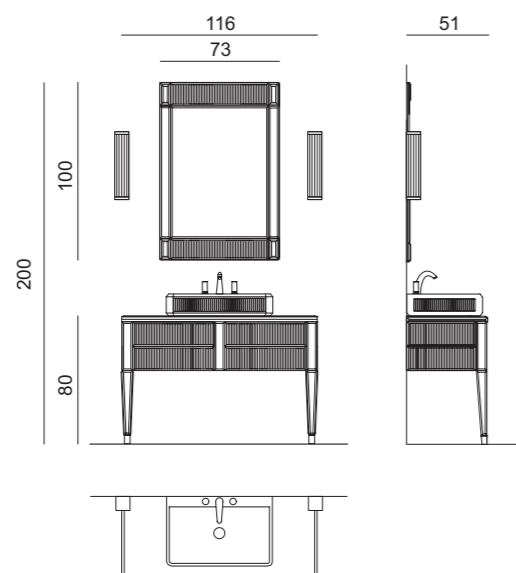

RIALTO RL4

L116 x W51 x H200 cm

Finishes: VDJ1 metallic Gianduia glass finish, mirror and chrome metal finish. Ribbed decoration.

Washbasin & Top: VDJ1 metallic Gianduia glass top and countertop washbasin in white resin.

Mirror: RIALTO, 73 x 3 x 100 cm; **Wall Lamp:** MURANO 3 in chrome metal finish; **Tap:** FORTUNY in chrome metal finish; **Bathtub:** ACADEMY, 185 x 85 x 66 cm; **Accessories:** SQUARE towel holder in chrome metal finish.