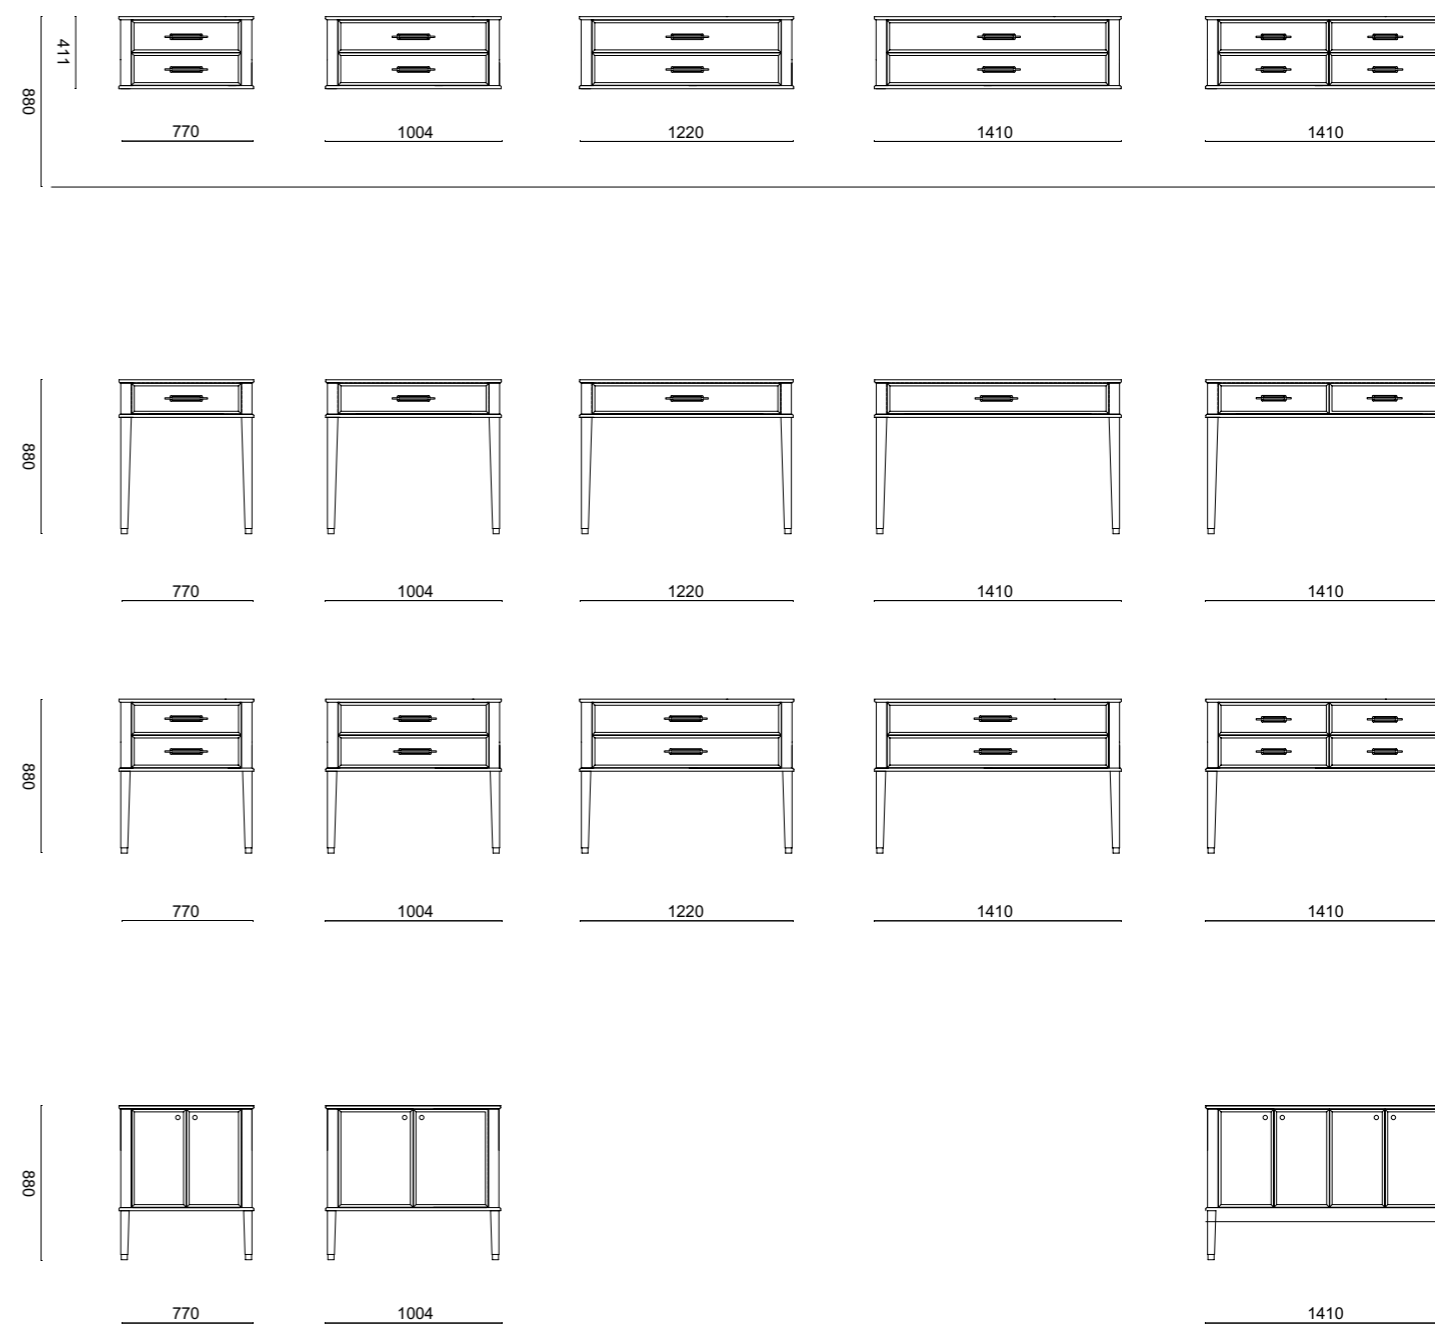

SQUARE Accessories: wall-fixed towel holder, toilet paper holder, toilet-brush holder.

RIVIERE

TECHNICAL DATA

Modularity

Frontals

MIRROR FINISHES

Mirror

Smoke mirror