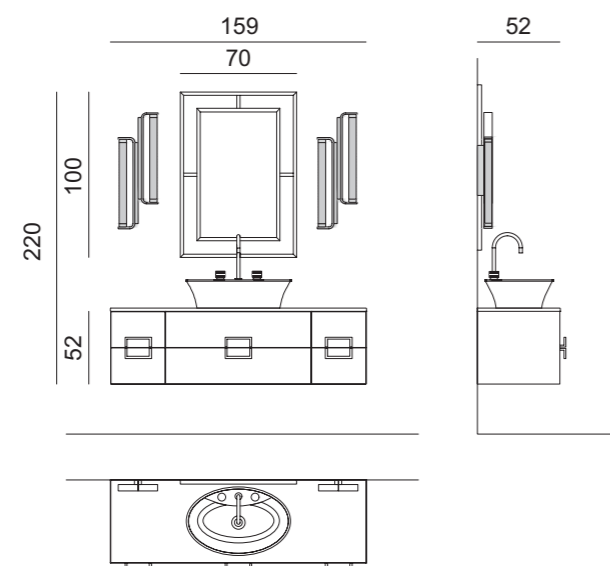

DAPHNE D32

L159 x W52,5 x H220 cm

Finishes: G002 glossy Bianco finish. MUSA handles in gold metal finish.

Washbasin & Top: Calacatta Oro marble top. CALLA countertop washbasin in white ceramic and gold external finish.

Mirror: CASABLANCA, 70 x 3 x 100 cm; **Wall Lamp:** STRADIVARI, double unit; **Tap:** CHARLOTTE in amber finish and gold metal finish; **SQUARE Accessories:** towel holder, toothbrush holder, soap dispenser and kleenex holder.