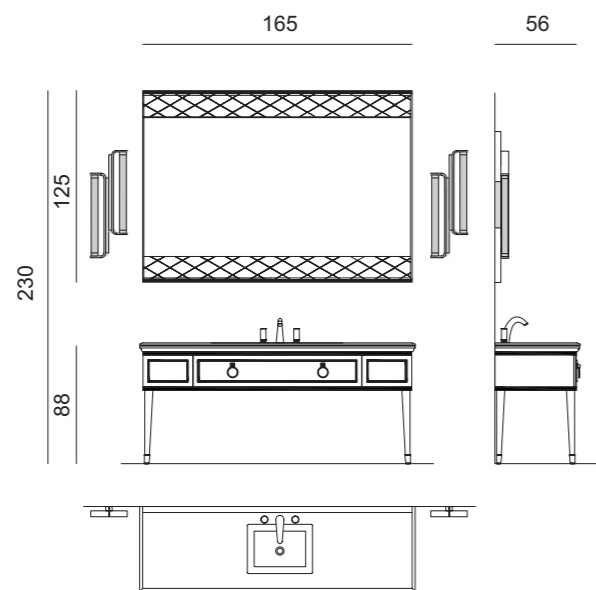

LUTETIA L19

L165 x W56 x H230 cm

Finishes: G16 glossy Avio finish and chrome metal finish.

Washbasin & Top: Bianco Statuario marble top and undercounter washbasin in white ceramic.

Mirror: 165 x 3 x 125 cm, with rhombus decoration; **Wall Lamp:** STRADIVARI, double unit version; **Tap:** FORTUNY in chrome metal finish; **Accessories:** wall fixed towel holder in chrome metal finish; **Tall Unit:** 35 x 35 x 164 cm;

Towel Holder: 65 x 34 x 65 cm, with compartment. **Bathtub:** AURELIE, 185 x 85 x 66 cm.