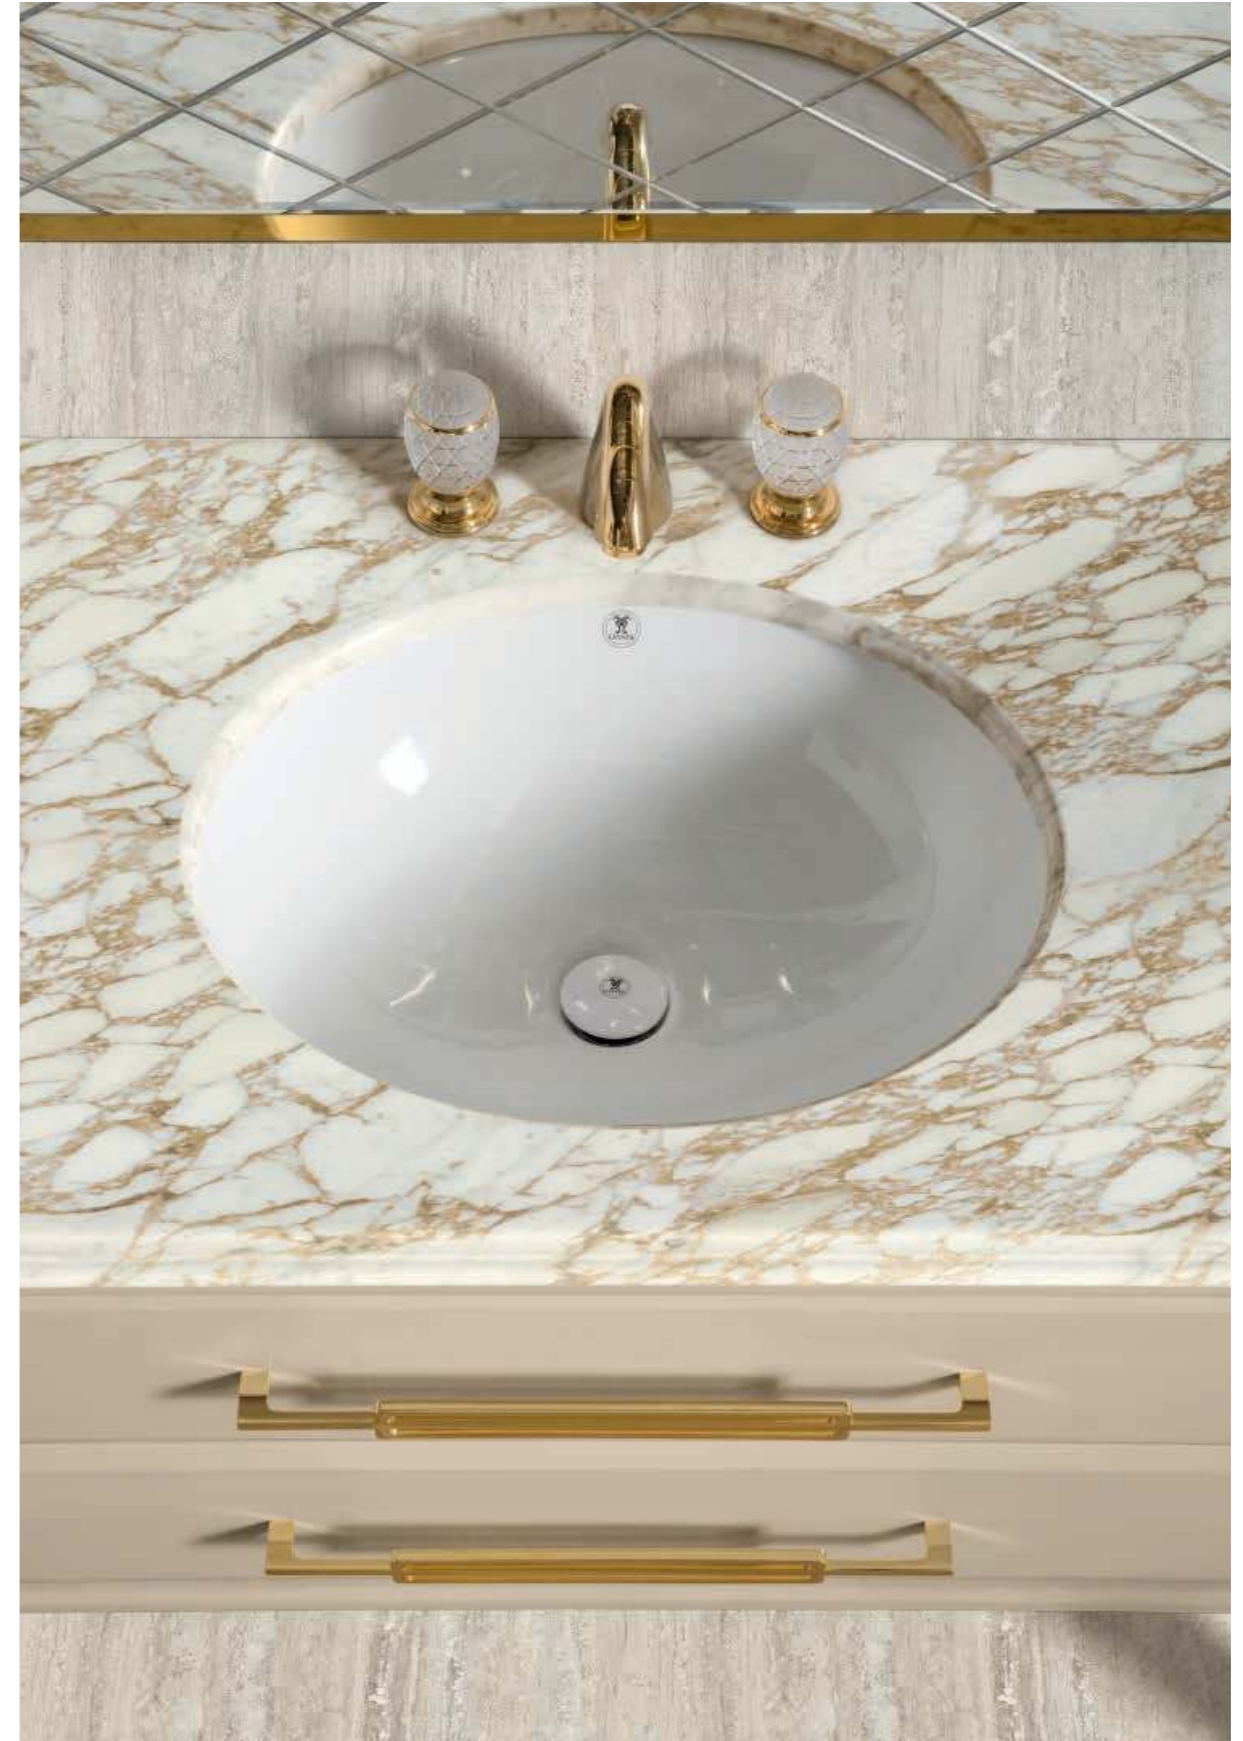

Mirror: VALENTINO, 72 x 3 x 102 cm; **Wall Lamp:** MURANO 2 in chrome metal finish;

Tap: FORTUNY in chrome metal finish; **Free-standing Tall Unit:** 42 x 35 x 185 cm; **Suspended Tall Unit:**

42 x 35 x 165 cm; **SQUARE Accessories:** wall-fixed towel holder, free-standing towel holder, toothbrush holder, soap dispenser, toilet paper holder, toilet-brush holder.

RIVIERE RV7

L122 x W56 x H230 cm

Finishes: G164 glossy Lino finish and gold metal finish.

Washbasin & Top: Calacatta Oro marble top and oval undercounter washbasin in white ceramic.

Mirror: 85 x 3 x 125 cm; **Wall Lamp:** MURANO 4 in gold metal finish; **Tap:** VENICE in gold metal finish;

Suspended Tall Unit: 42 x 35 x 165 cm; **Bathtub:** AURELIE, 185 x 87 x 66 cm; **SQUARE**

Accessories: wall-fixed towel holder, free-standing towel holder, accessories holder, toothbrush holder, soap dispenser.