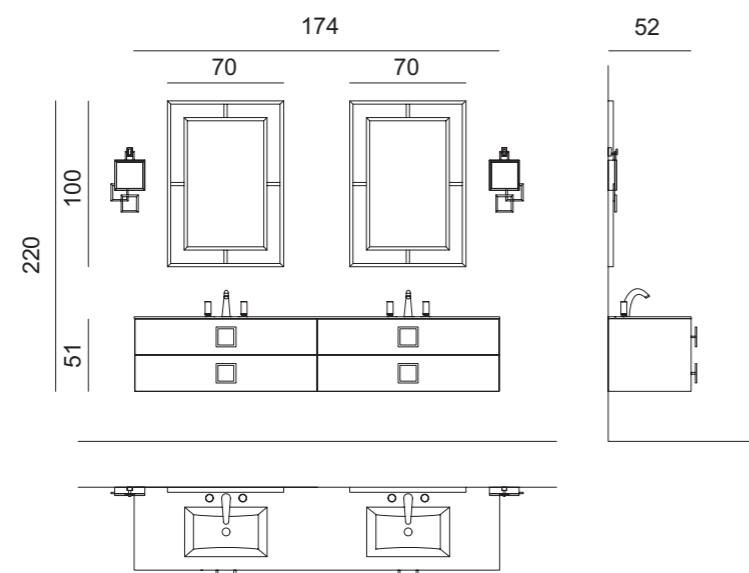

DAPHNE D31

L174 x W52,5 x H220 cm

Finishes: G556 glossy Black finish. Square handles in gold metal finish.

Washbasin & Top: Integrated glass top in glossy 100 Nero finish.

Mirror: CASABLANCA, 70 x 3 x 100 cm; **Wall Lamp:** VICKY in gold metal finish;

Tap: FORTUNY in gold metal finish; **Accessories:** SQUARE towel holder in gold metal finish.

DAPHNE
COLLECTION