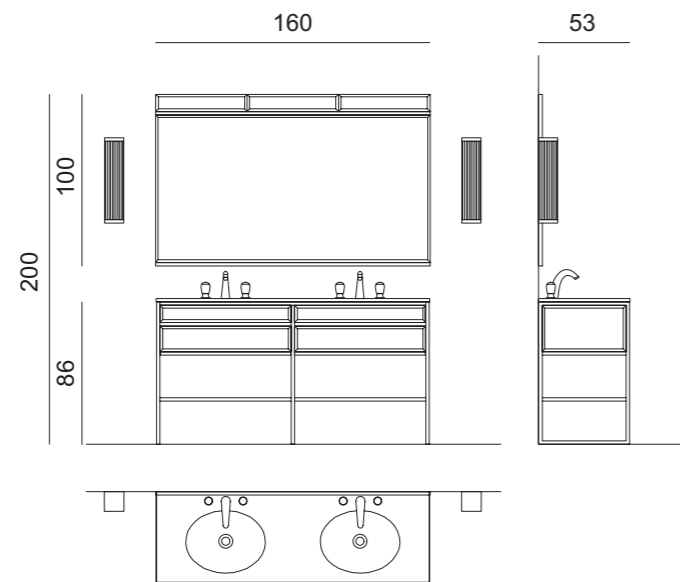

ACADEMY AC14

L160 x W53 x H200 cm

Finishes: smoke mirror finish and chrome metal finish.

Washbasin & Top: Nero Marquinia marble top with two undercounter washbasins in black ceramic.

Mirror: ACADEMY, 160 x 2 x 100 cm; **Wall Lamp:** MURANO 1 in chrome metal finish;

Tap: VENICE in chrome metal finish; **Accessories:** SQUARE towel holder in chrome metal finish;

Tall Unit: 50 x 35 x 156 cm; **Bathtub:** ACADEMY, 185 x 85 x 66 cm.