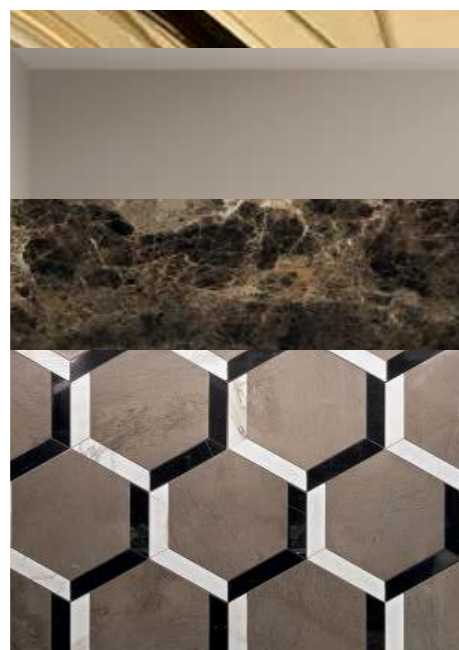

ACADEMY AC7

L160 x W53 x H200 cm

Finishes: bronze mirror finish and gold metal finish.

Washbasin & Top: Mystic Brown marble top with two undercounter washbasins in white ceramic.

Mirror: ACADEMY, 160 x 2 x 100 cm; **Wall Lamp:** NELLY in gold metal finish; **Tap:** VENICE in gold metal finish;

Tall Unit: 50 x 35 x 156 cm; **Bathtub:** ACADEMY, 185 x 85 x 66 cm;

Towel Holder: 50 x 39 x 84 cm.