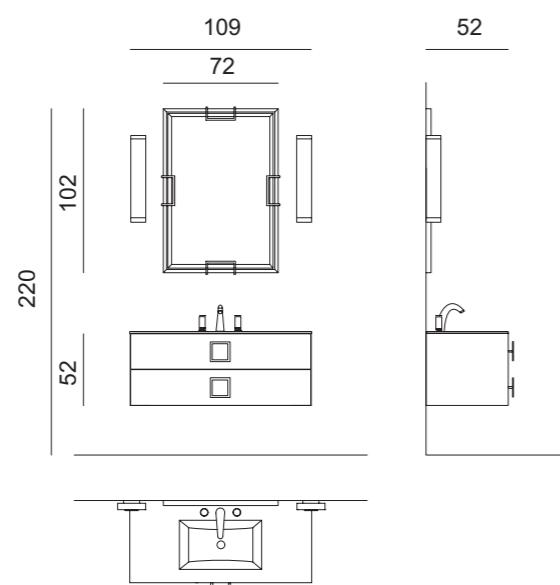

DAPHNE D25

L109 x W52,5 x H220 cm

Finishes: G002 glossy Bianco finish. Square handles in chrome metal finish.

Washbasin & Top: Bianco Statuario marble top and undercounter washbasin in white ceramic.

Mirror: 72 x 3 x 102 cm; **Wall Lamp:** MURANO 2 in chrome metal finish; **Tap:** FORTUNY in chrome metal finish;

Bathtub: TIFFANY, 185 x 85 x 66 cm; **Accessories:** SQUARE towel holder in chrome metal finish.