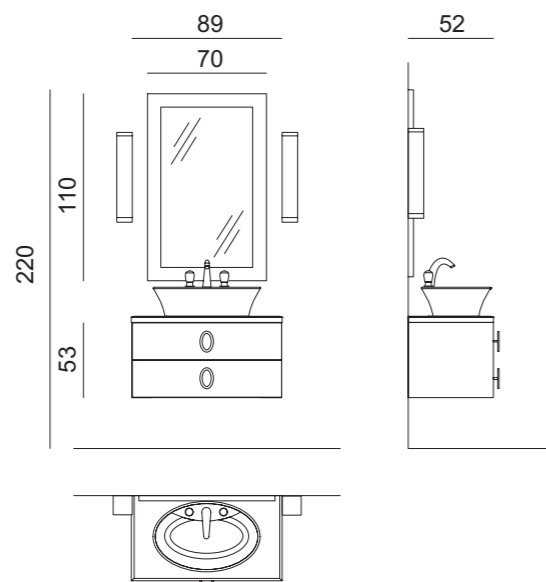

Mirror: 70 x 3 x 110 cm; **Wall Lamp:** MURANO 3 in chrome metal finish; **Tap:** VENICE in chrome metal finish;

Accessories: SQUARE towel holder in chrome metal finish.

DAPHNE D36

L74 x W52,5 x H220 cm

Finishes: DB01 metallic Bronze finish. Oval handles in gold metal finish.