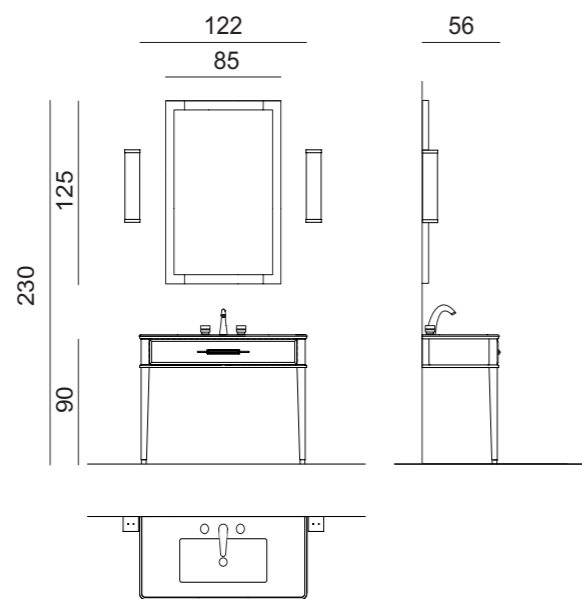

RIVIERE RV6

L122 x W56 x H230 cm

Finishes: G556 glossy Black finish and chrome metal finish.

Washbasin & Top: Nero Assoluto marble top and rectangular undercounter washbasin in white ceramic.

Mirror: 85 x 3 x 125 cm; **Wall Lamp:** MURANO 2 in chrome metal finish; **Tap:** CHARLOTTE in transparent finish and chrome metal finish; **Free-standing Tall Unit:** 42 x 35 x 185 cm;

Bathtub: TIFANNY, 185 x 85 x 66 cm; **Small Bench:** 100 x 47 x 37 cm, fabric (CAT.D);

Accessories: SQUARE towel holder in chrome metal finish.