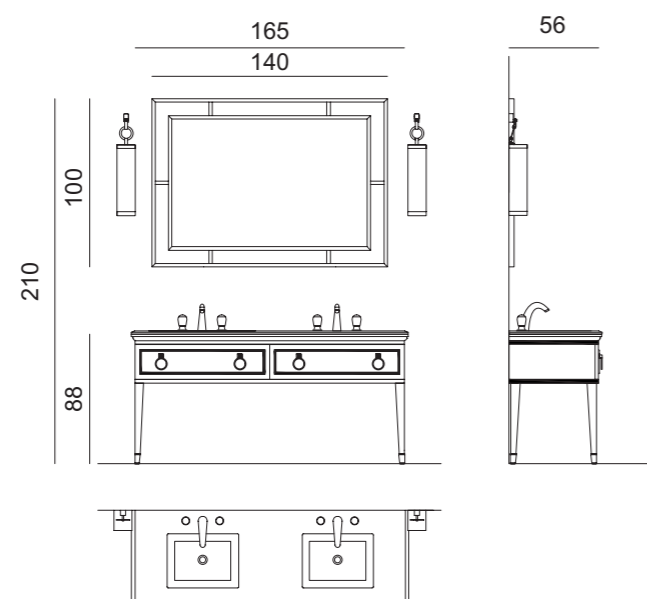

Towel Holder: 65 x 34 x 65 cm, with compartment. **Bathtub:** AURELIE, 185 x 85 x 66 cm.

LUTETIA L20

L180 x W56 x H230 cm

Finishes: G240 glossy Marsala finish and chrome metal finish.

Washbasin & Top: Bianco Statuario marble top and countertop washbasin in white resin.

Mirror: 170 x 3 x 125 cm; **Wall Lamp:** MURANO 4 in chrome metal finish; **Tap:** VENICE in chrome metal finish; **Accessories:** wall fixed towel holder in chrome metal finish;

Tall Unit: 50 x 35 x 157 cm.

LUTETIA L21

L165 x W56 x H210 cm

Finishes: G556 glossy Black finish and gold metal finish.

Washbasin & Top: Nero Marquinia marble top and undercounter washbasin in black ceramic.

Mirror: CASABLANCA, 140 x 3 x 100 cm; **Wall Lamp:** MURANO 4 in gold metal finish;

Tap: VENICE in gold metal finish; **Accessories:** wall fixed towel holder in gold metal finish;

Tall Unit: 50 x 35 x 157 cm.

LUTETIA
COLLECTION

LUTETIA L14

L180 x W56 x H230 cm

Finishes: G9 glossy Malva finish with gold metal finish.