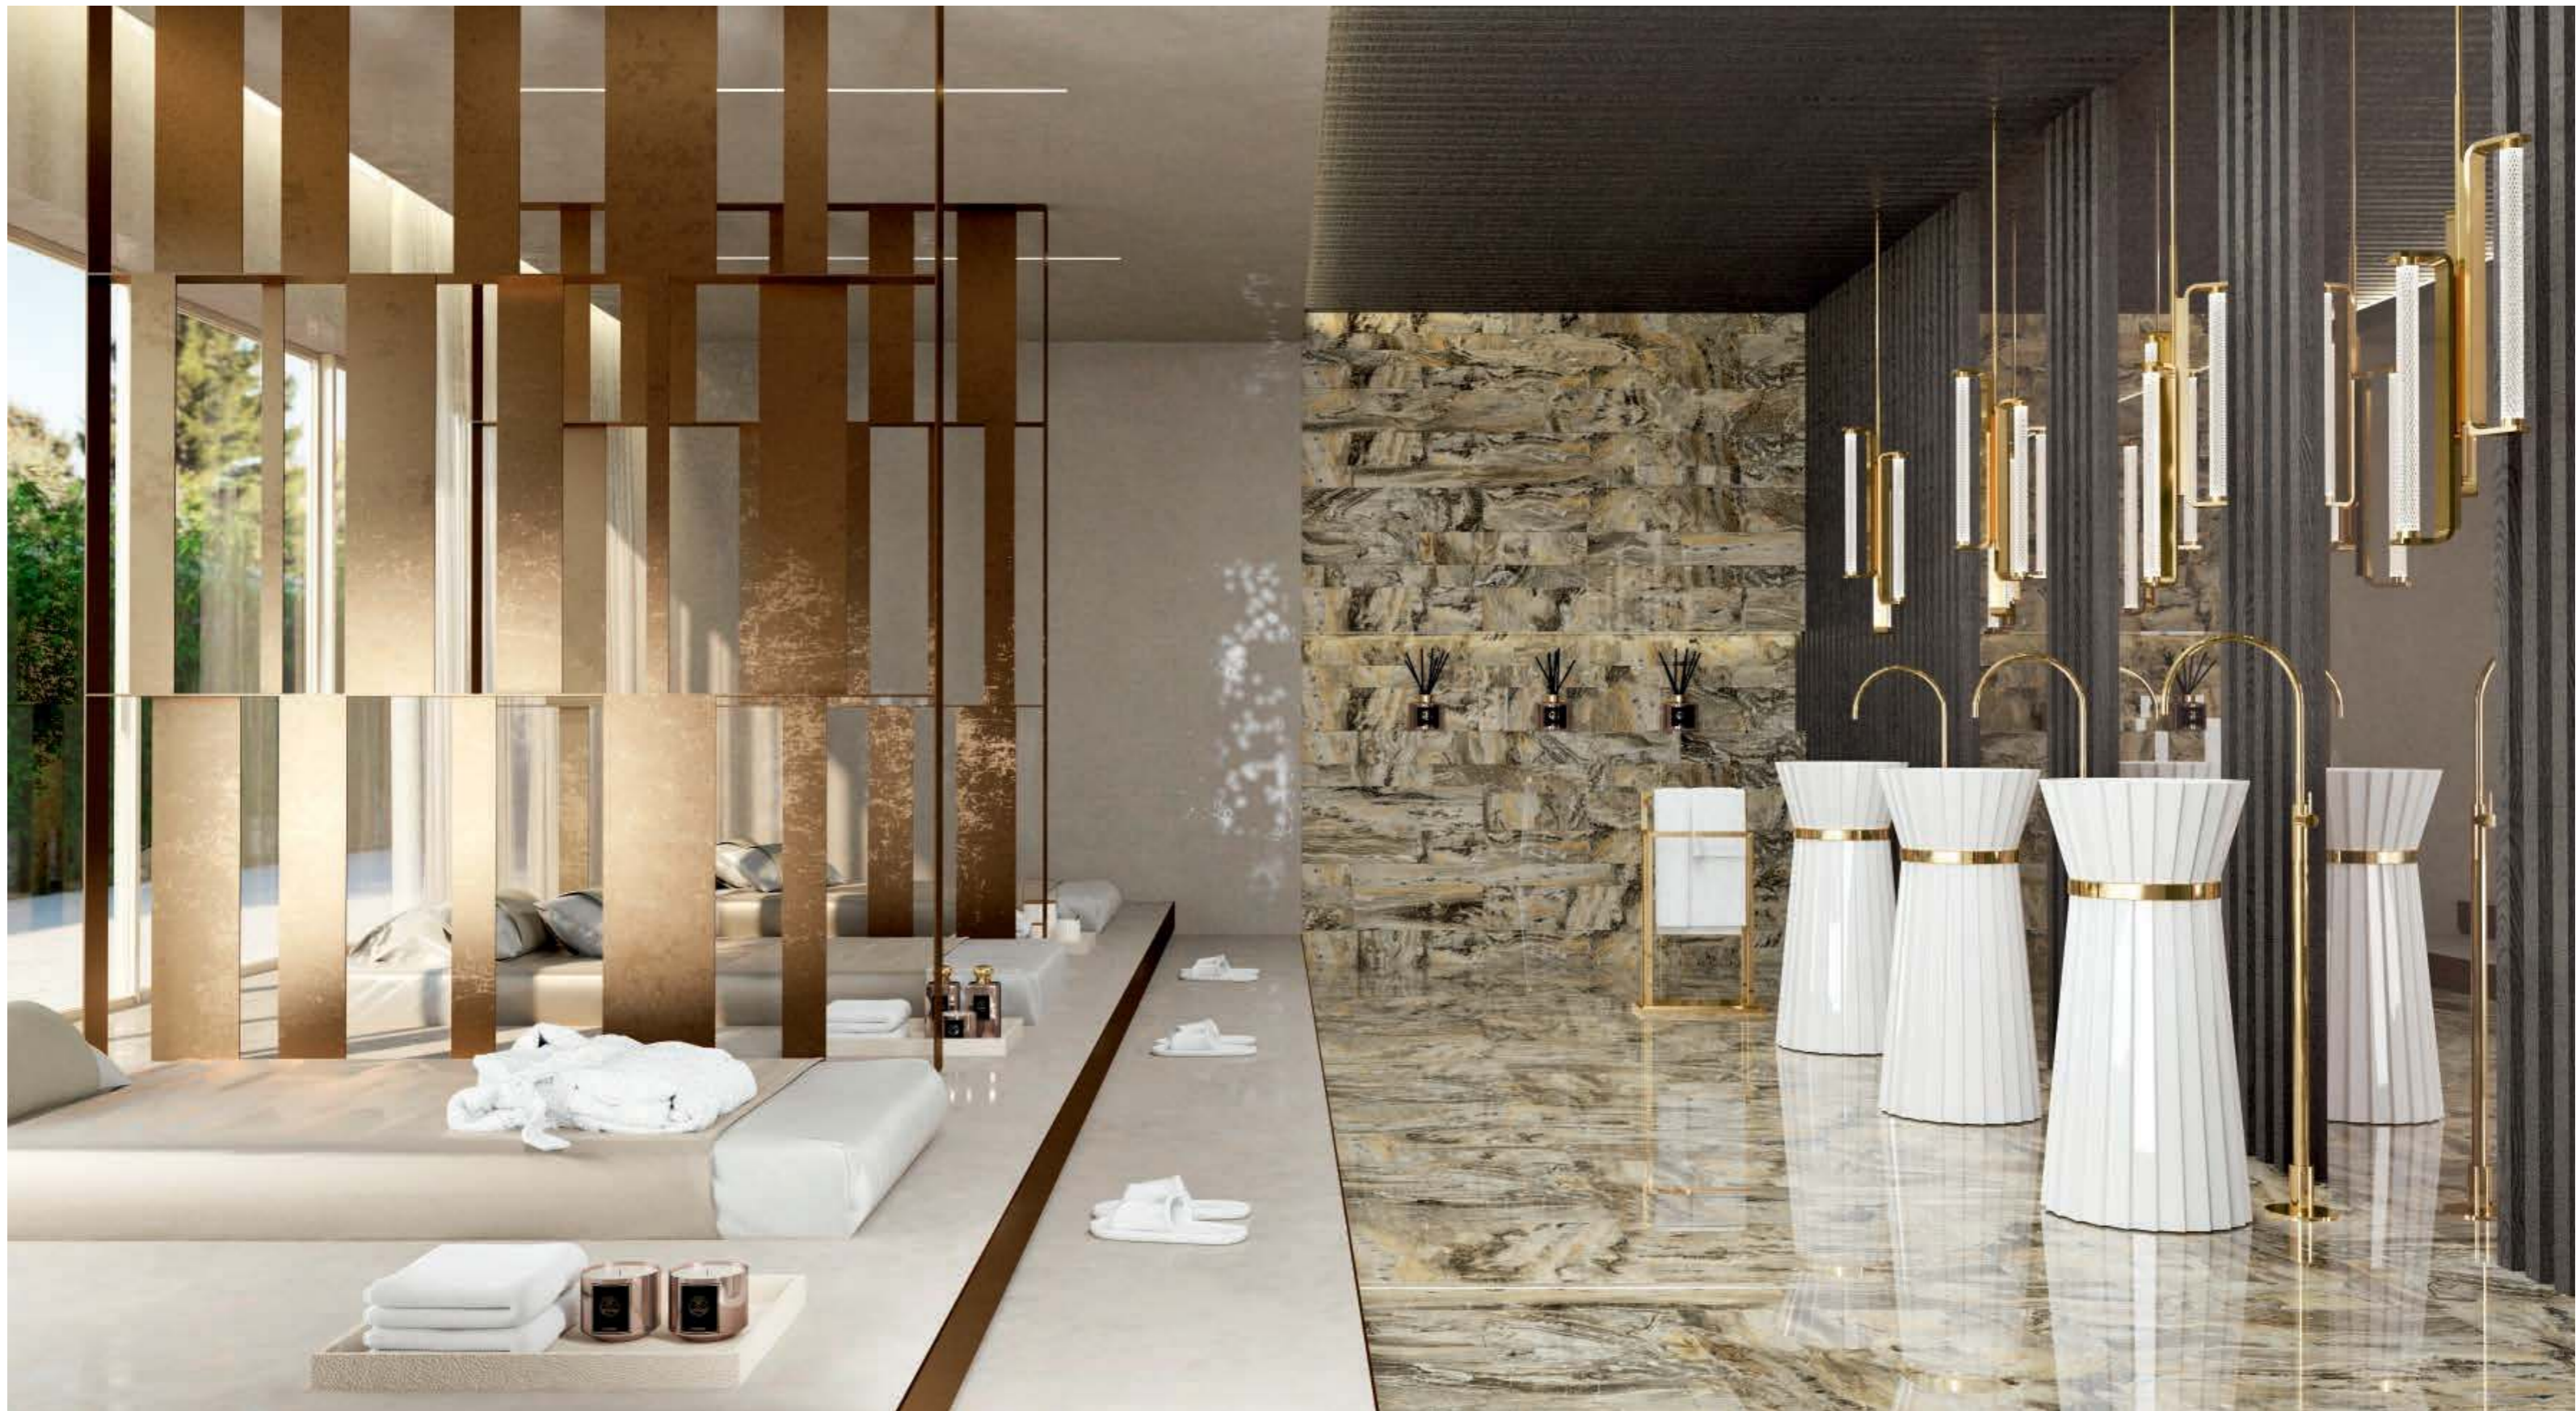

PLISSÉ'

LUXURY COLLECTION

Essential, but sumptuous and elegant thanks to its delicate workmanship, the basin column Plissé draws its inspiration from the dense folding that allows to give body to the fabrics, at the same time leaving them free to flutter, underlining their movement. So is the basin column Plissé, with its important shape resembling a classical sculpture, lightened by the folding like an accordion, which creates an ideal movement, like temples of Greek architecture. Just like an ancient peplum, the basin column Plissé, made of white ceramic, has a ring decorating in gold or chrome metal, almost to underline the "waist", as in a high fashion dress. Oasis, the Italian company with the widest offer of contemporary luxury bathroom furnishing, is always attentive to the evolution of style, and Plissé confirms this. Thanks to its simple and precious elegance, Plissé fits perfectly in luxurious ambients, characterized by rigorous projects, with a particular attention to the details of interior architecture.

PLISSE' PL1

Ø44 x H95 cm

Free-standing Washbasin Version

Finishes: White ceramic with ring in gold finish.

Suspended Lamp: STRADIVARI, triple unit version; **Tap:** DRESSCODE in gold metal finish;

Accessories: SQUARE towel holder in gold metal finish.