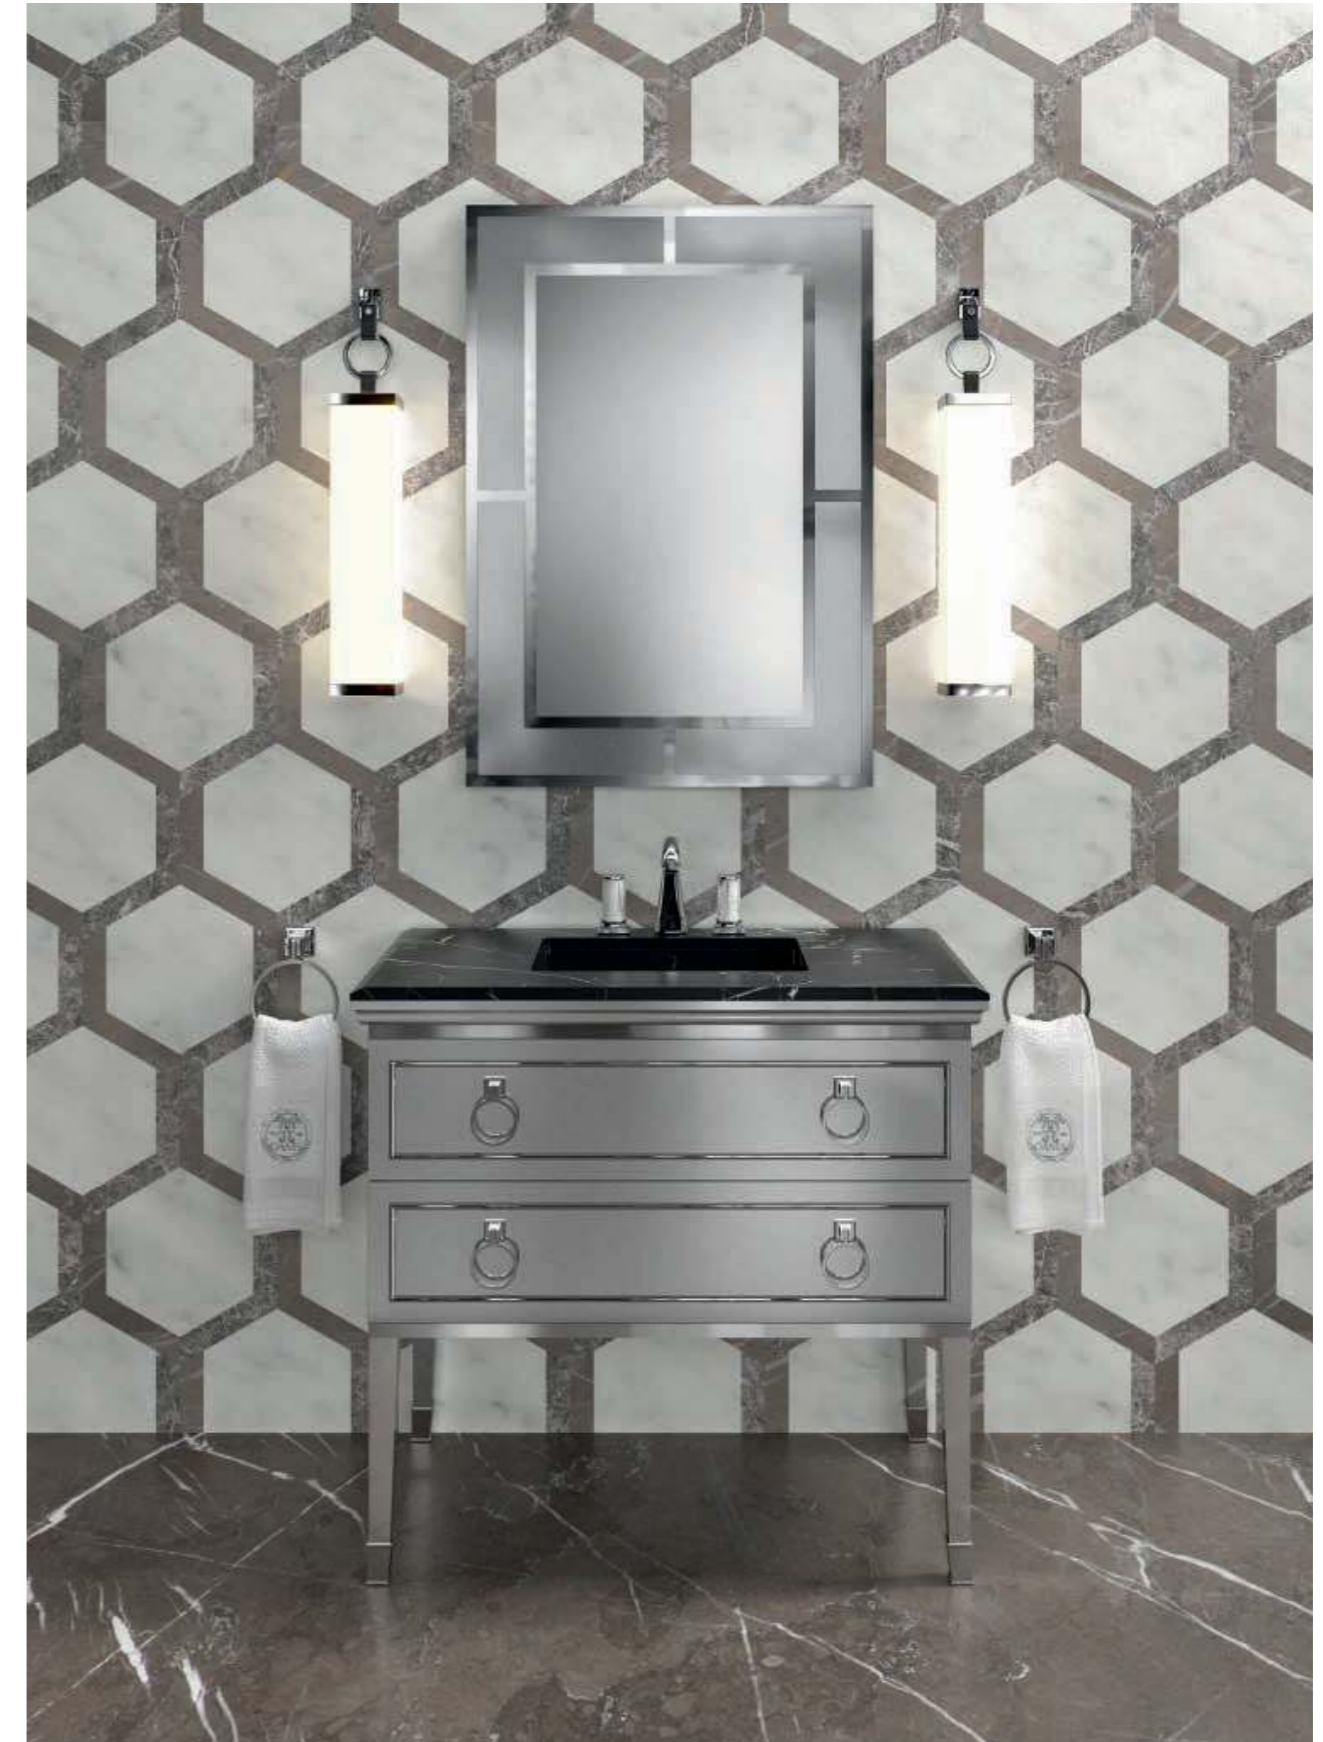

LUTETIA L30

L93 x W56 x H210 cm

Finishes: DG02 metallic Dark Grey finish and chrome metal finish.

Washbasin & Top: Nero Marquina marble top and undercounter washbasin in black ceramic.

Mirror: CASABLANCA DELUXE, 70 x 3 x 100 cm; **Wall Lamp:** MURANO 4 in chrome metal finish;

Tap: FORTUNY in chrome metal finish; **Accessories:** towel holder in chrome metal finish.