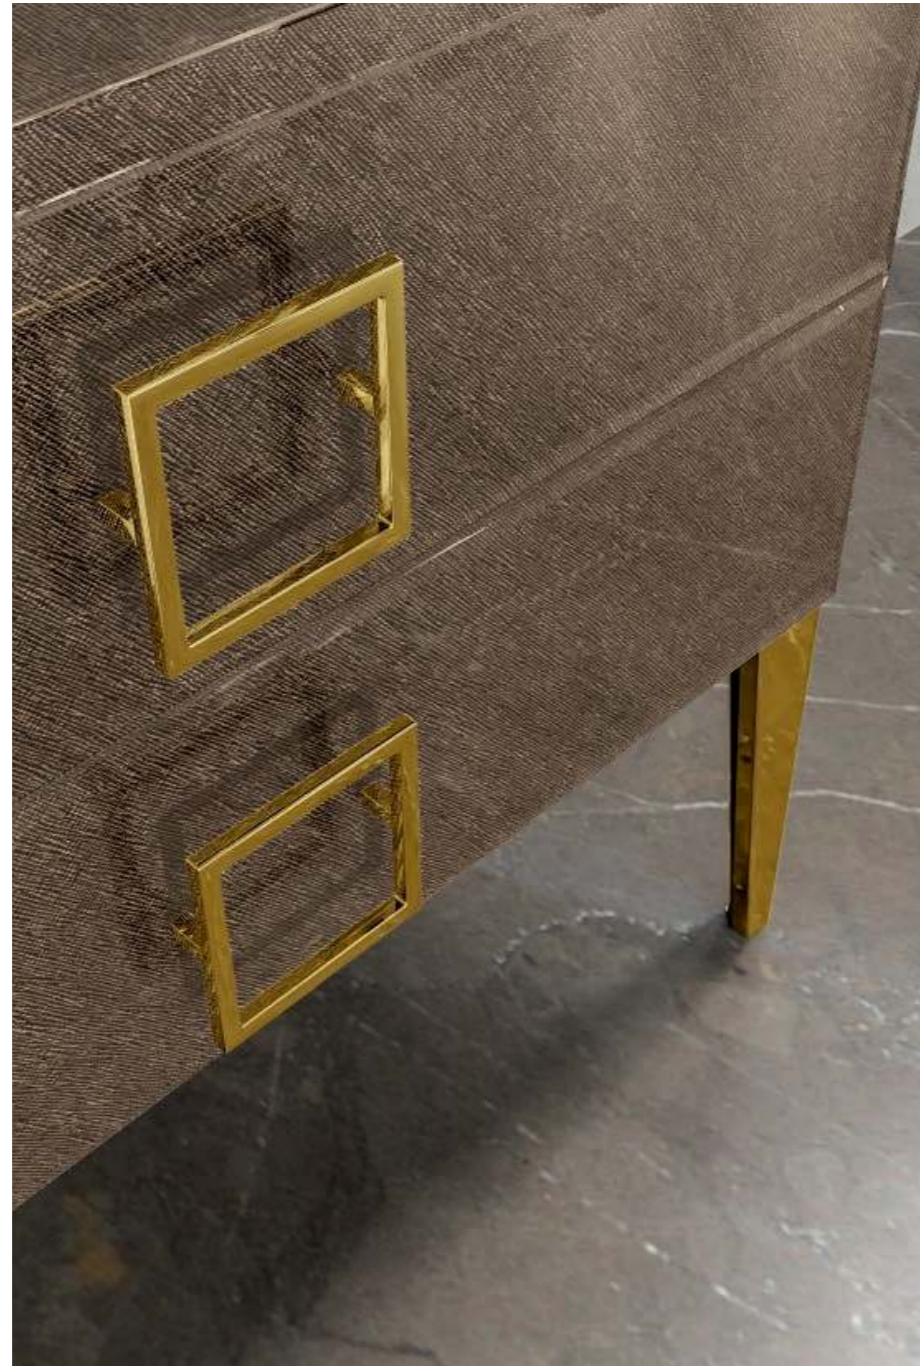

Mirror: CASABLANCA DELUXE, 70 x 3 x 100 cm; **Wall Lamp:** CLEO in gold metal finish; **Tap:** CHARLOTTE in transparent finish and gold metal finish; **Accessories:** SQUARE towel holder in gold metal finish.