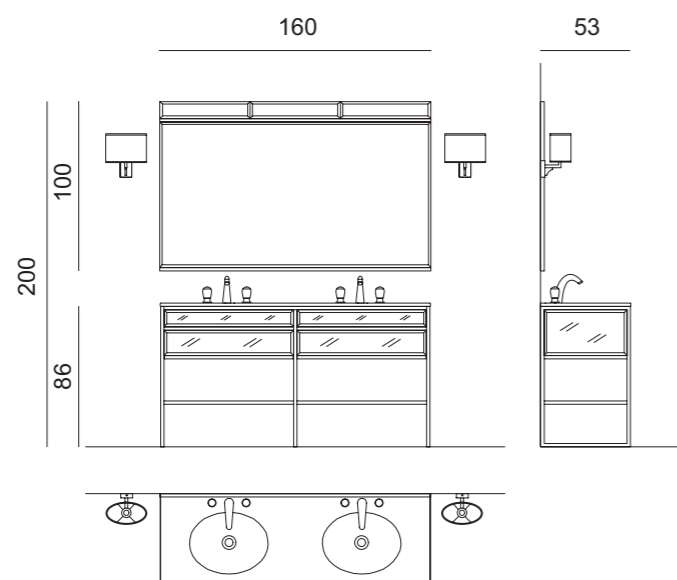

ACADEMY AC7

L160 x W53 x H200 cm

Finishes: bronze mirror finish and gold metal finish.

Washbasin & Top: Mystic Brown marble top with two undercounter washbasins in white ceramic.

Mirror: ACADEMY, 160 x 2 x 100 cm; **Wall Lamp:** NELLY in gold metal finish; **Tap:** VENICE in gold metal finish;

Tall Unit: 50 x 35 x 156 cm; **Bathtub:** ACADEMY, 185 x 85 x 66 cm;

Towel Holder: 50 x 39 x 84 cm.