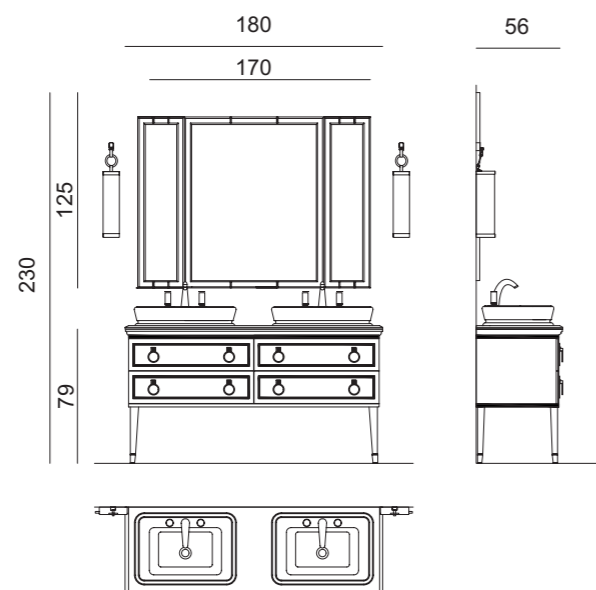

LUTETIA L1

L180 x W56 x H230 cm

Finishes: G556 glossy Black finish with gold metal finish.

Washbasin & Top: Nero Marquinia marble top and countertop washbasin in white resin.

Mirror: 170 x 3 x 125 cm; **Wall Lamp:** MURANO 4 in gold metal finish; **Tap:** FORTUNY in gold metal finish;

Accessories: wall fixed towel holder in gold metal finish.

LUTETIA
COLLECTION