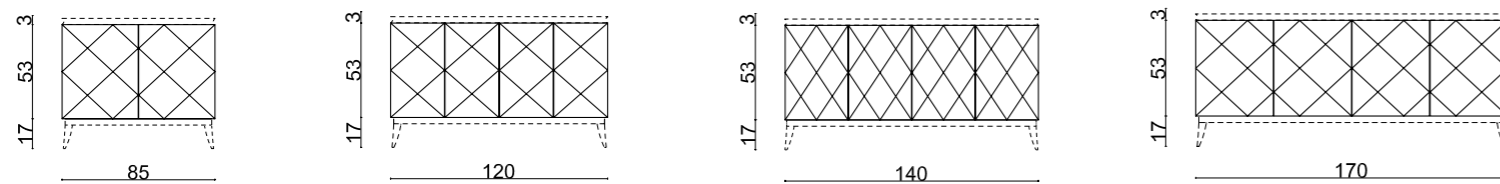

RIVOLI

TECHNICAL DATA

Frontal Versions

MIRROR FINISHES

LAQUERED FINISHES

Modularity

Rivoli "Special Edition"

Rivoli

Marble Tops

Countertop Washbasins