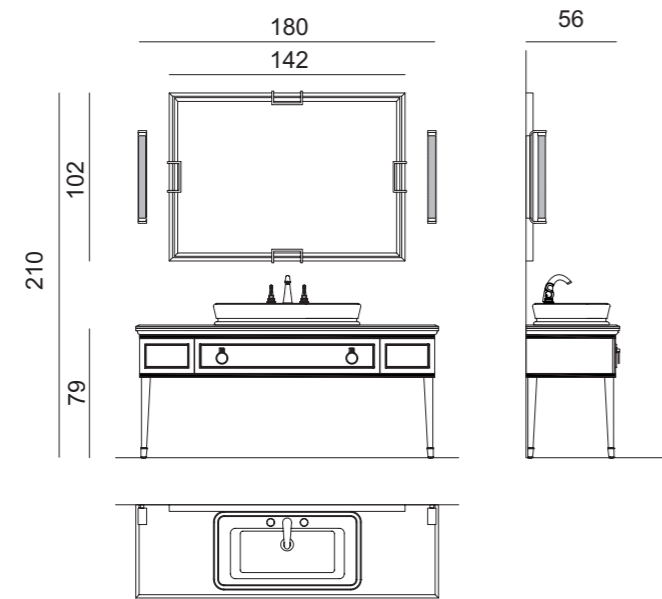

Mirror: VALENTINO, 142 x 3 x 102 cm; **Wall Lamp:** STRADIVARI, single unit version; **Tap:** SEAHORSE in chrome metal finish; **Accessories:** towel holder, SQUARE toothbrush holder, SQUARE soap dispenser and SQUARE mirror with LED lighting.