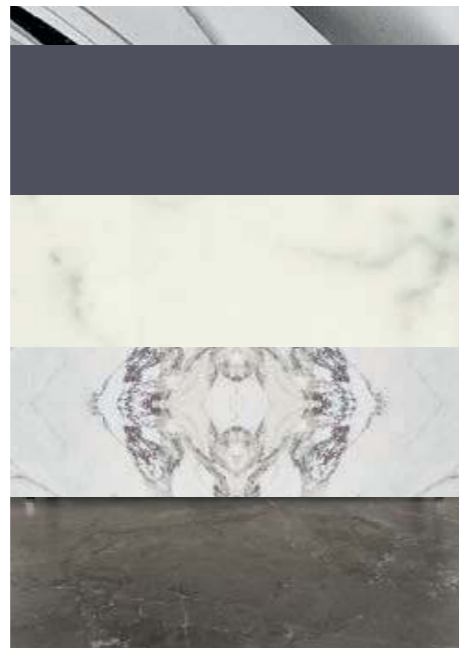

LUTETIA L24

L180 x W56 x H210 cm

Finishes: G208 glossy Viola finish and chrome metal finish.

Washbasin & Top: Bianco Statuario marble top and countertop washbasin in white resin.

Mirror: VALENTINO, 142 x 3 x 102 cm; **Wall Lamp:** STRADIVARI, single unit version; **Tap:** SEAHORSE in chrome metal finish; **Accessories:** towel holder, SQUARE toothbrush holder, SQUARE soap dispenser and SQUARE mirror with LED lighting.