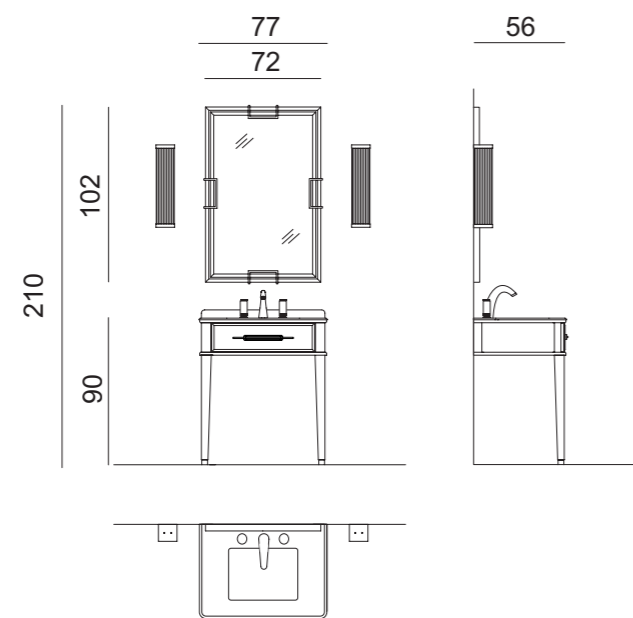

Mirror: VALENTINO, 72 x 3 x 102 cm; **Wall Lamp:** MURANO 2 in chrome metal finish;

Tap: FORTUNY in chrome metal finish; **Free-standing Tall Unit:** 42 x 35 x 185 cm; **Suspended Tall Unit:**

42 x 35 x 165 cm; **SQUARE Accessories:** wall-fixed towel holder, free-standing towel holder, toothbrush holder, soap dispenser, toilet paper holder, toilet-brush holder.