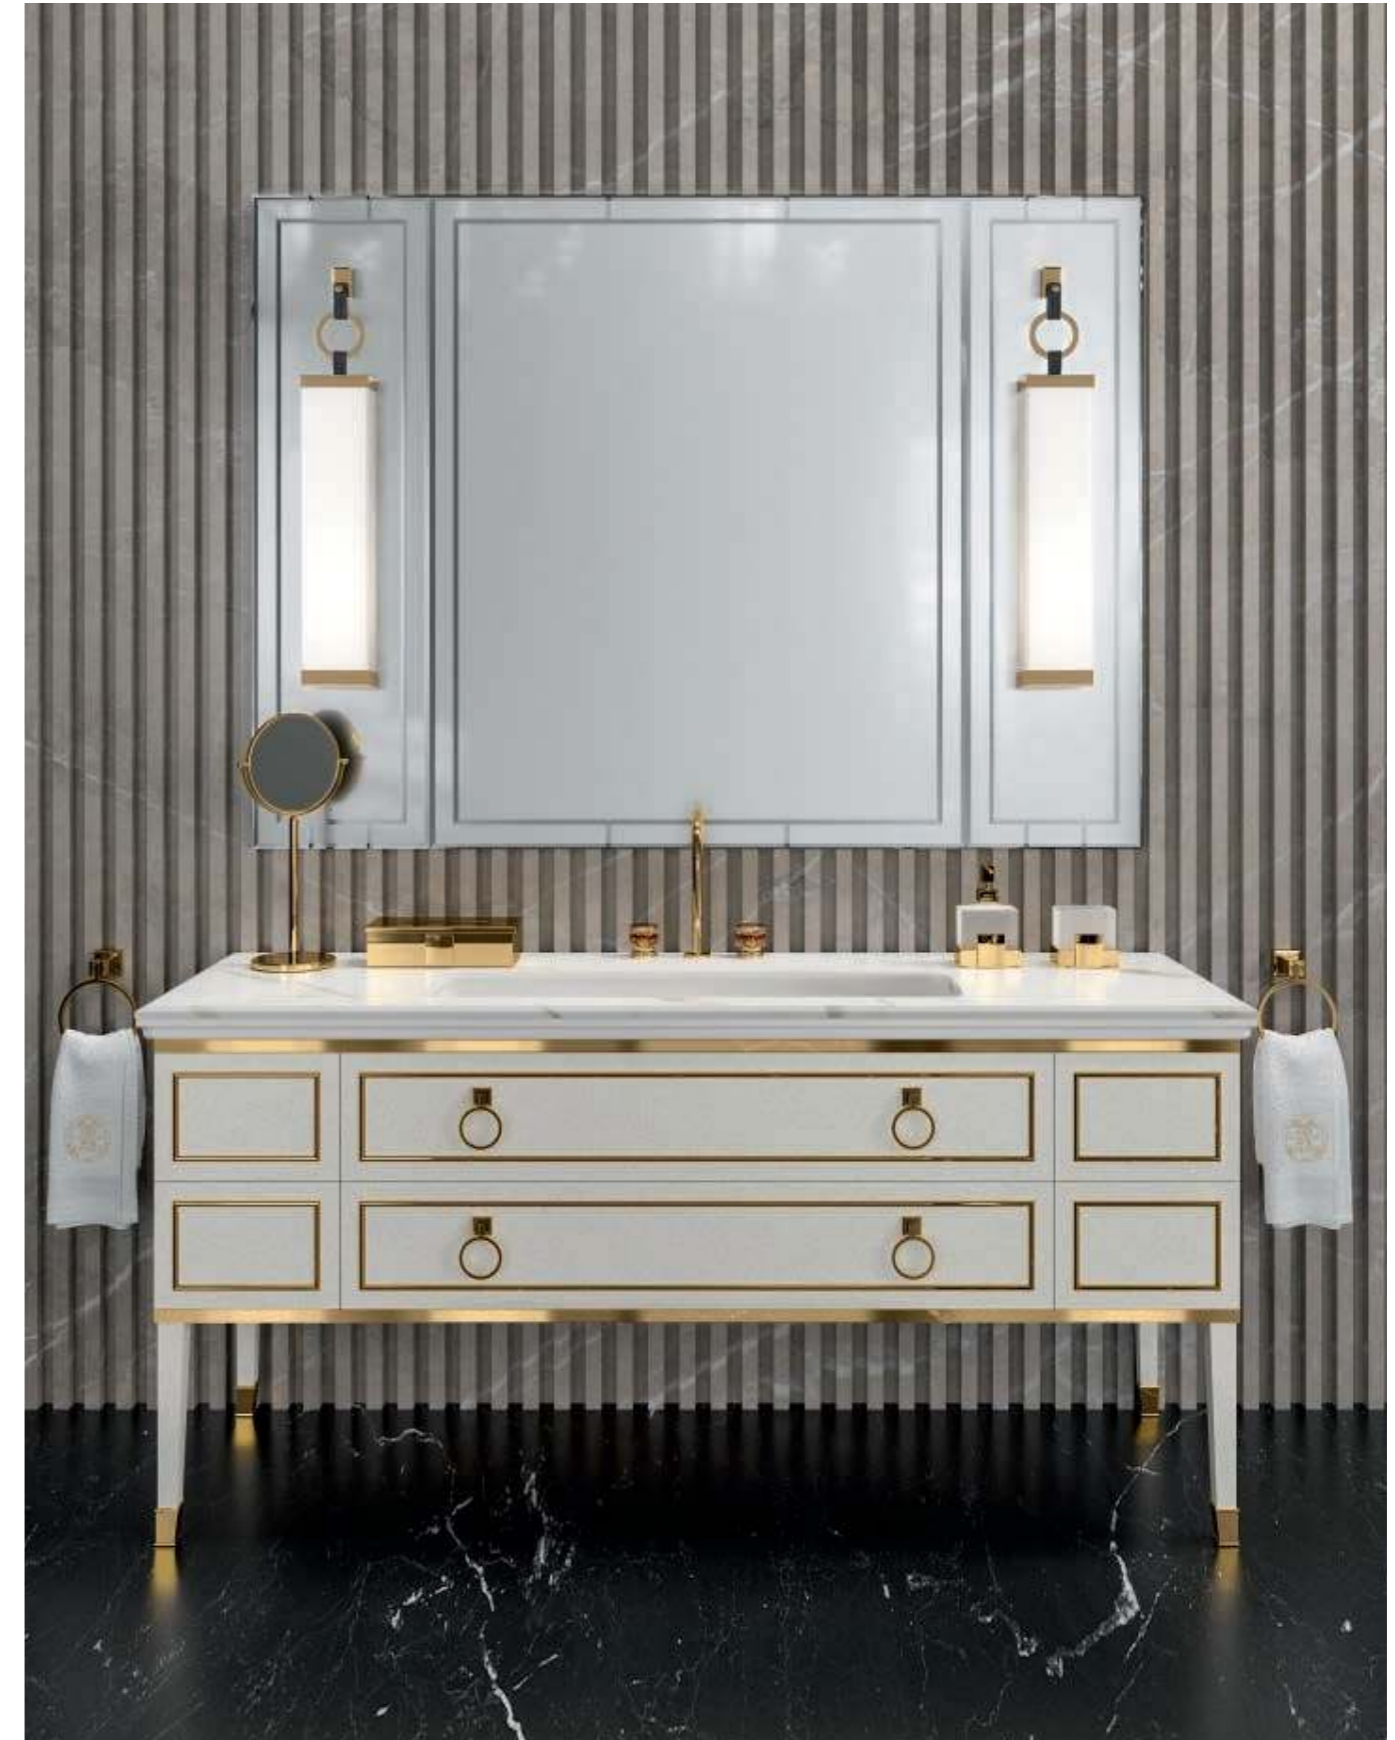

Accessories: wall fixed towel holder in gold metal finish; **Towel Holder:** 65 x 34 x 65 cm, with compartment.

LUTETIA L22

L180 x W56 x H230 cm

Finishes: DP01 metallic Prosecco finish and gold metal finish.

Washbasin & Top: Calacatta Oro marble top and undercounter washbasin in white ceramic.

Mirror: 170 x 3 x 125 cm; **Wall Lamp:** MURANO 4 in gold metal finish; **Tap:** CHARLOTTE in amber finish and gold metal finish; **Accessories:** towel holder, SQUARE toothbrush holder, SQUARE soap dispenser, SQUARE mirror and SQUARE kleenex holder.