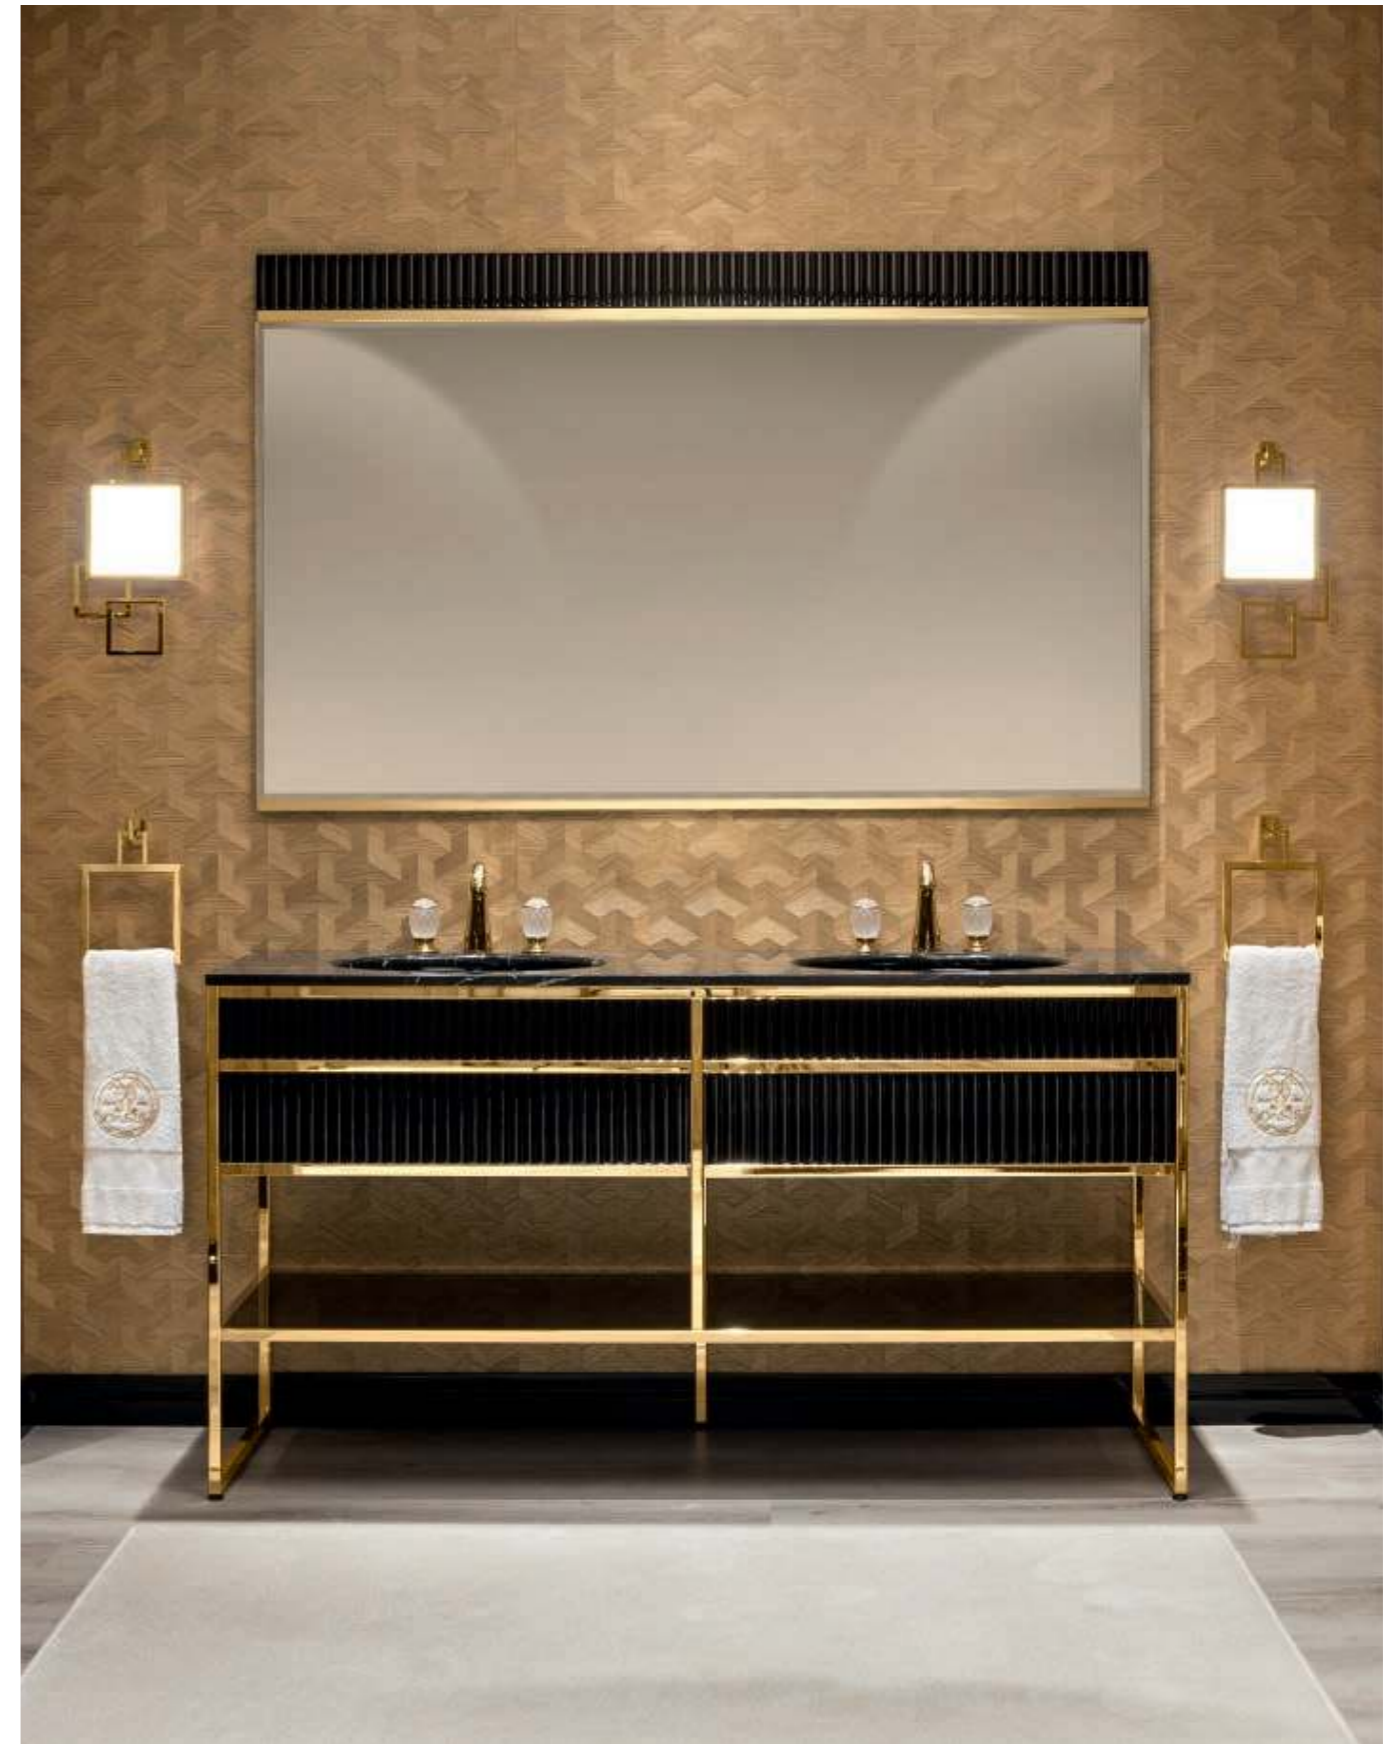

ACADEMY AC15

L160 x W53 x H200 cm

Finishes: G556 glossy Black finish with ribbed decoration and gold metal finish.

Washbasin & Top: Nero Marquina marble top with two undercounter washbasins in black ceramic.

Mirror: ACADEMY, 160 x 2 x 100 cm; **Wall Lamp:** VICKY in gold metal finish; **Tap:** VENICE in gold metal finish; **Accessories:** SQUARE towel holder in gold metal finish; **Tall Unit:** 50 x 35 x 156 cm;

Bathtub: ACADEMY, 185 x 85 x 66 cm; **Small Bench:** 39 x 39 x 53 cm, fabric (Cat.D).