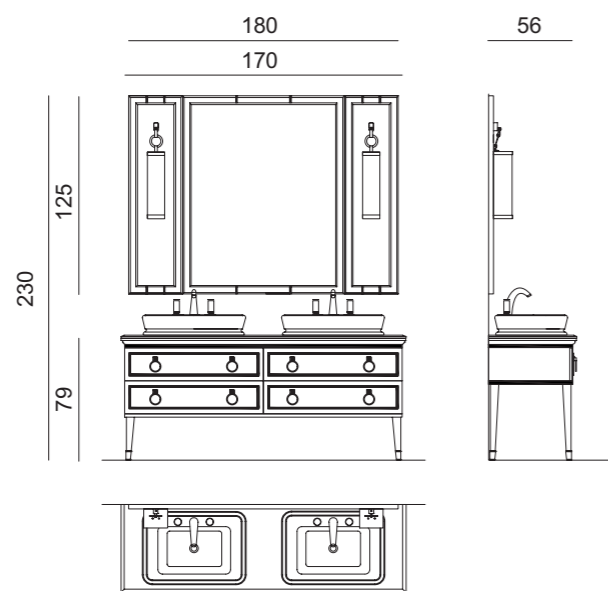

Mirror: 170 x 3 x 125 cm; **Wall Lamp:** MURANO 4 in chrome metal finish; **Tap:** VENICE in chrome metal finish; **Accessories:** wall fixed towel holder in chrome metal finish;

Tall Unit: 50 x 35 x 157 cm.

Tap: VENICE in gold metal finish; **Accessories:** wall fixed towel holder in gold metal finish;

Tall Unit: 50 x 35 x 157 cm.

LUTETIA
COLLECTION

LUTETIA L14

L180 x W56 x H230 cm

Finishes: G9 glossy Malva finish with gold metal finish.

Washbasin & Top: Bianco Statuario marble top and countertop washbasin in white resin.

Mirror: 170 x 3 x 125 cm; **Wall Lamp:** MURANO 4 in gold metal finish; **Tap:** FORTUNY in gold metal finish; **Accessories:** wall fixed towel holder in gold metal finish; **Towel Holder:** 65 x 34 x 65 cm, with compartment. **Bathtub:** AURELIE, 185 x 85 x 66 cm.