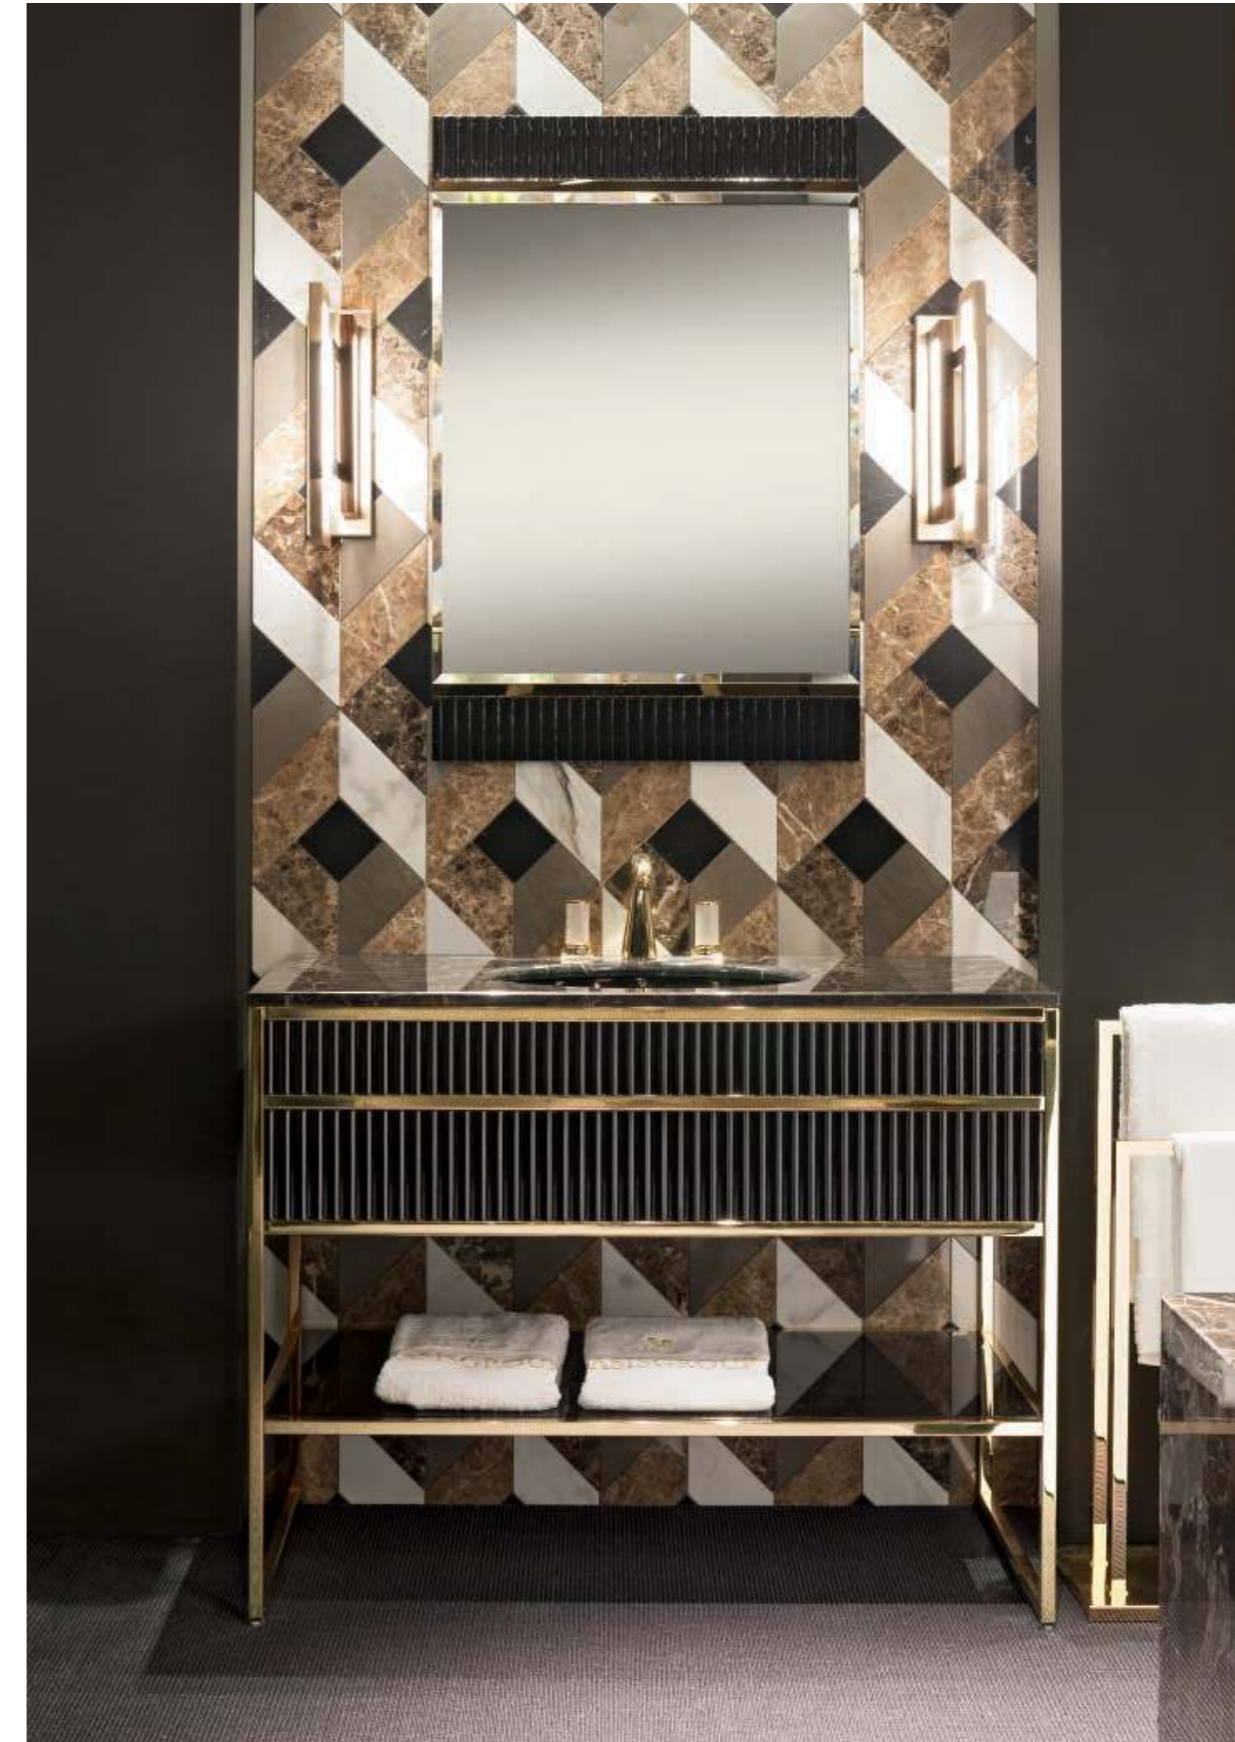

Mirror: ACADEMY, 110 x 2 x 100 cm; **Wall Lamp:** EDGE, small version; **Tap:** FORTUNY in gold metal finish;

Accessories: free-standing SQUARE towel holder in gold metal finish;

Tall Unit: 50 x 35 x 156 cm; **Towel Holder:** 50 x 39 x 84 cm.