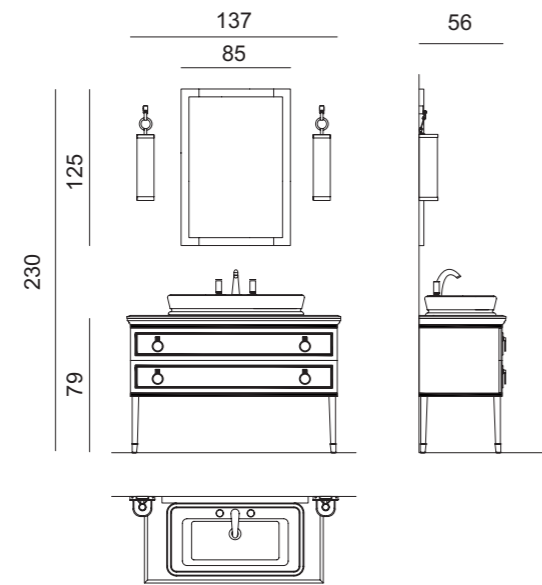

Washbasin & Top: Bianco Statuario marble top and countertop washbasin in white resin.

Mirror: 170 x 3 x 125 cm; **Wall Lamp:** MURANO 4 in gold metal finish; **Tap:** FORTUNY in gold metal finish; **Accessories:** wall fixed towel holder in gold metal finish; **Towel Holder:** 65 x 34 x 65 cm, with compartment. **Bathtub:** AURELIE, 185 x 85 x 66 cm.

LUTETIA L18

L137 x W56 x H230 cm

Finishes: G002 glossy Bianco finish and chrome metal finish.

Washbasin & Top: Bianco Statuario marble top and countertop washbasin in white resin.

Mirror: 85 x 3 x 125 cm; **Wall Lamp:** MURANO 4 in chrome metal finish; **Tap:** FORTUNY in chrome metal finish;

Accessories: wall fixed towel holder in chrome metal finish; **Bathtub:** AURELIE, 185 x 85 x 66 cm.

LUTETIA
COLLECTION

LUTETIA L1

L180 x W56 x H230 cm

Finishes: G556 glossy Black finish with gold metal finish.