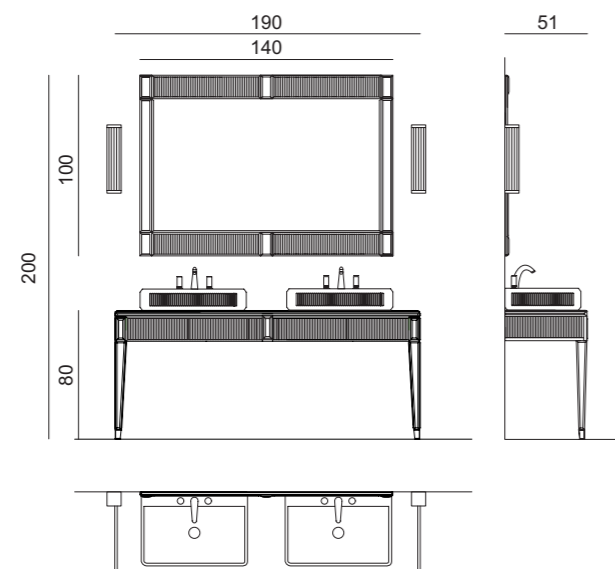

RIALTO RL3

L190 x W51 x H200 cm

Finishes: ribbed mirror and chrome metal finish.

Washbasin & Top: ribbed mirror and countertop washbasin in white resin.

Mirror: RIALTO, 140 x 3 x 100 cm; **Wall Lamp:** MURANO 2 in chrome metal finish; **Tap:** FORTUNY in chrome metal finish; **Tall Unit:** 40 x 36 x 170 cm; **Small Bench:** 45 x 35 x 44 cm, fabric (Cat.C);

Accessories: SQUARE towel holder in chrome metal finish.