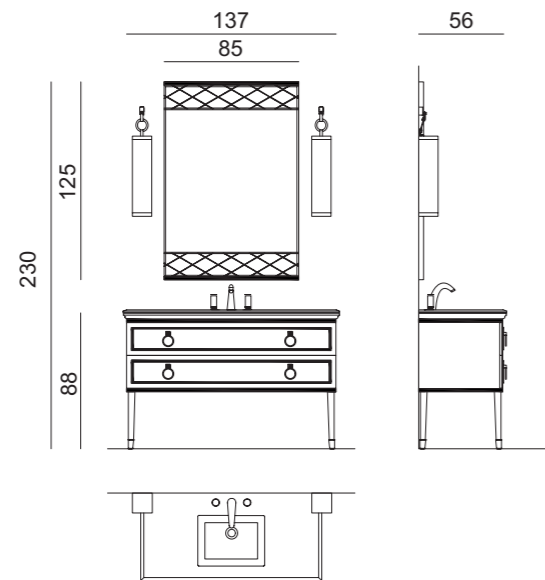

LUTETIA
COLLECTION

LUTETIA L27

L137 x W56 x H230 cm

Finishes: G556 glossy Black finish and gold metal finish.

Washbasin & Top: Nero Marquinia marble top and undercounter washbasin in black ceramic.

Mirror: 85 x 3 x 125 cm; **Wall Lamp:** MURANO 4 in gold metal finish; **Tap:** FORTUNY in gold metal finish; **Accessories:** towel holder in gold metal finish.

LUTETIA L28

L115 x W56 x H220 cm

Finishes: G12 glossy Mint finish and gold metal finish.

Washbasin & Top: Calacatta Oro marble top and undercounter washbasin in white ceramic.

Mirror: 70 x 3 x 110 cm; **Wall Lamp:** MURANO 3 in gold metal finish; **Tap:** CHARLOTTE in black finish and gold metal finish; **Accessories:** towel holder in gold metal finish, SQUARE toothbrush holder and SQUARE soap dispenser.