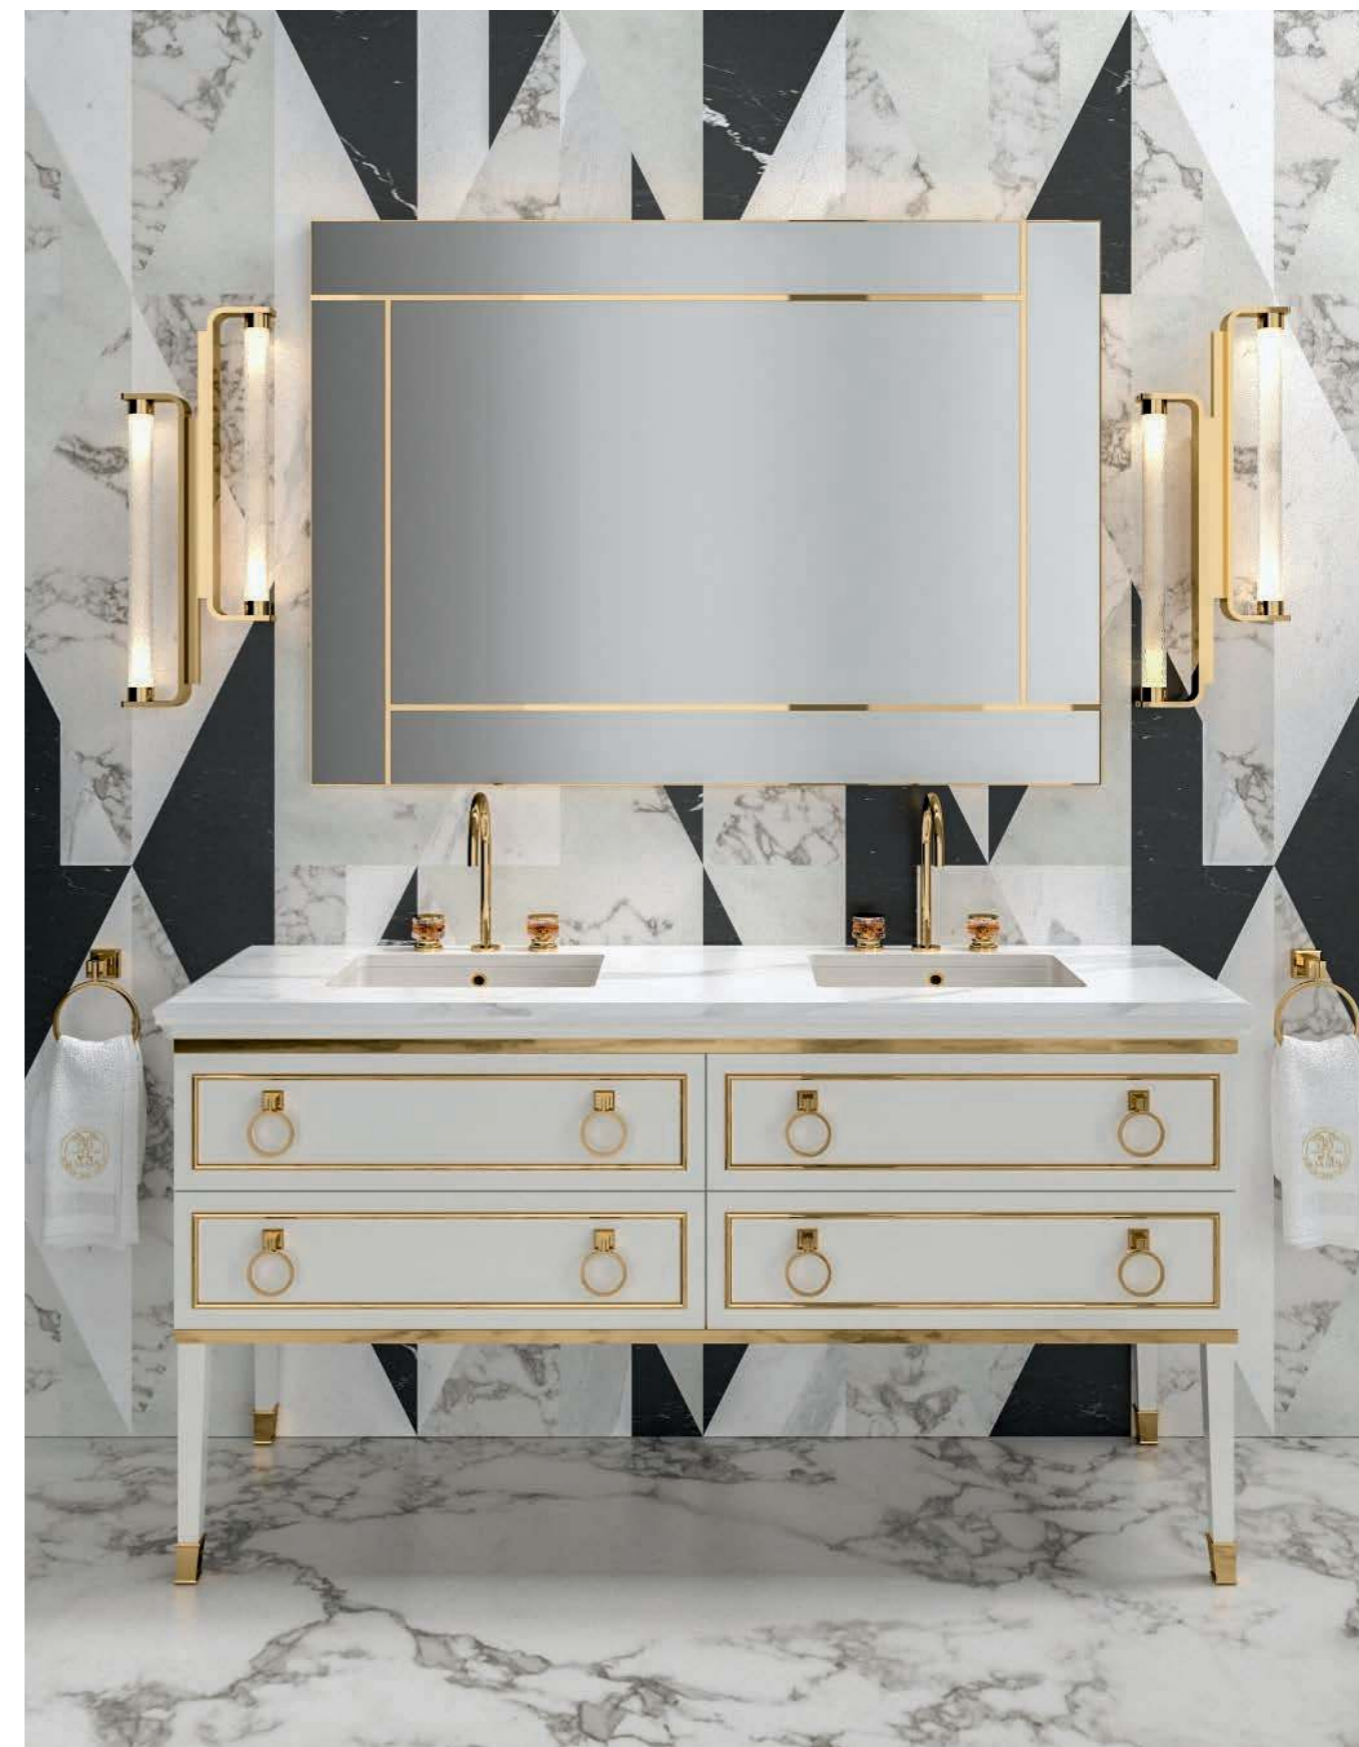

Mirror: VALENTINO, 142 x 3 x 102 cm; **Wall Lamp:** STRADIVARI, single unit version; **Tap:** SEAHORSE in chrome metal finish; **Accessories:** towel holder, SQUARE toothbrush holder, SQUARE soap dispenser and SQUARE mirror with LED lighting.

LUTETIA L25

L165 x W56 x H210 cm

Finishes: G002 glossy Bianco finish and gold metal finish.

Washbasin & Top: Bianco Statuario marble top with two undercounter washbasins in white ceramic.

Mirror: LONDON, 140 x 2 x 100 cm; **Wall Lamp:** STRADIVARI, double unit version; **Tap:** CHARLOTTE in amber finish and gold metal finish; **Accessories:** towel holder in gold metal finish.