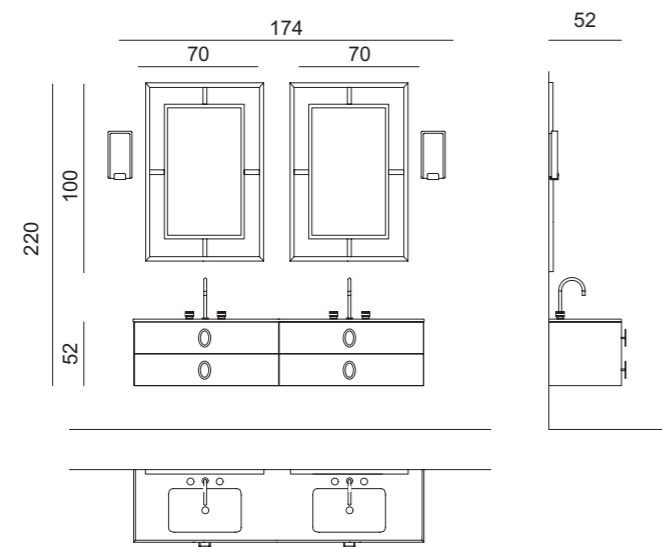

DAPHNE D26

L174 x W52,5 x H220 cm

Finishes: G500 glossy Vulcano finish. Oval handles in gold metal finish.

Washbasin & Top: Emperador Light marble top and undercounter washbasin in white ceramic.

Mirror: CASABLANCA DELUXE, 70 x 3 x 100 cm; **Wall Lamp:** CLEO in gold metal finish;

Tap: CHARLOTTE in amber finish and gold metal finish; **Accessories:** SQUARE towel holder in gold metal finish.