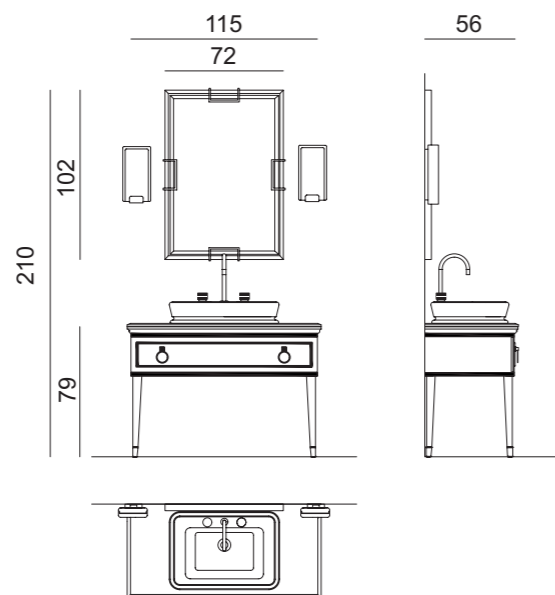

LUTETIA L28

L115 x W56 x H220 cm

Finishes: G12 glossy Mint finish and gold metal finish.

Washbasin & Top: Calacatta Oro marble top and undercounter washbasin in white ceramic.

Mirror: 70 x 3 x 110 cm; **Wall Lamp:** MURANO 3 in gold metal finish; **Tap:** CHARLOTTE in black finish and gold metal finish; **Accessories:** towel holder in gold metal finish, SQUARE toothbrush holder and SQUARE soap dispenser.

LUTETIA
COLLECTION

LUTETIA L29

L115 x W56 x H210 cm

Finishes: G204 glossy Prugna finish and gold metal finish.

Washbasin & Top: Calacatta Oro marble top and countertop washbasin in white resin.

Mirror: VALENTINO, 72 x 3 x 102 cm; **Wall Lamp:** CLEO in gold metal finish; **Tap:** CHARLOTTE in transparent finish and gold metal finish; **Accessories:** towel holder in gold metal finish.