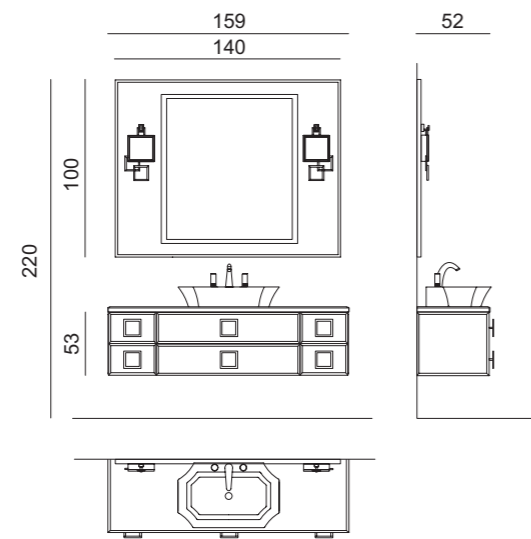

DAPHNE D28

L159 x W52,5 x H220 cm

Finishes: smoke mirror. Square handles in chrome metal finish.

Washbasin & Top: smoke mirror top; Countertop washbasin in white resin.

Mirror: 140 x 4 x 100 cm; **Wall Lamp:** VICKY in chrome metal finish;
Tap: FORTUNY in chrome metal finish.