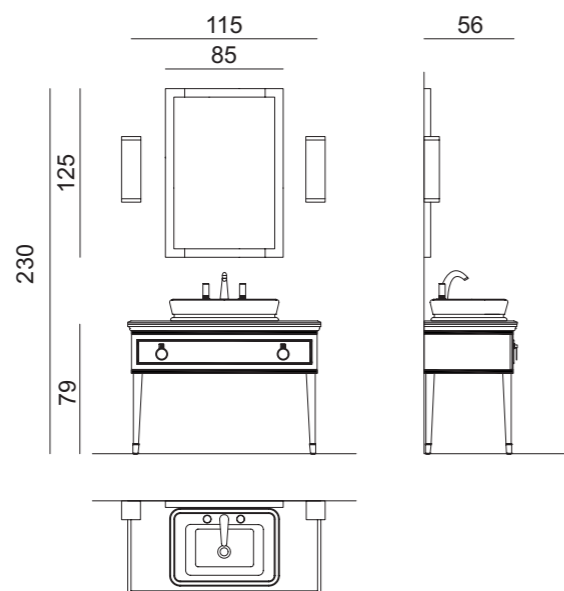

LUTETIA
COLLECTION

LUTETIA L16

L115 + L115 x W56 x H230 cm

Finishes: M12 matt Mint finish with gold metal finish.

Washbasin & Top: Lasa Fantastico marble top and countertop washbasin in white resin.

Mirror: 85 x 3 x 125 cm; **Wall Lamp:** MURANO 3 in gold metal finish; **Tap:** FORTUNY in gold metal finish;

Accessories: wall fixed towel holder in gold metal finish; **Towel Holder:** 65 x 34 x 65 cm, with compartment.

LUTETIA L22

L180 x W56 x H230 cm

Finishes: DP01 metallic Prosecco finish and gold metal finish.