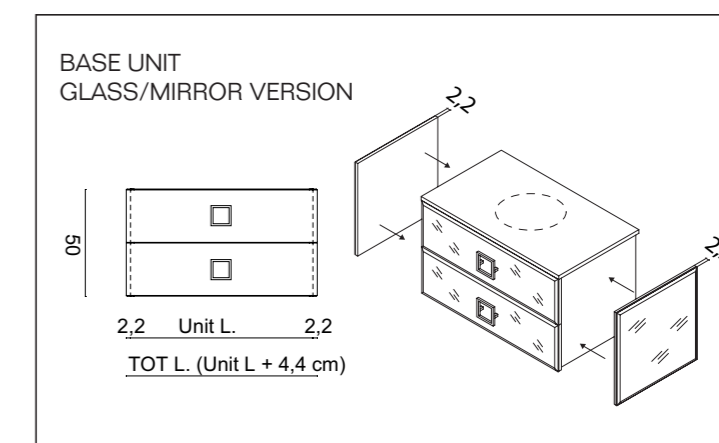

BASE UNITS - P52,5 X H50 CM