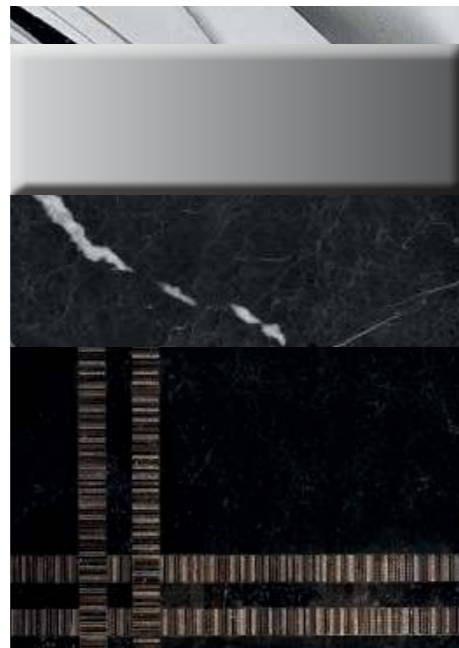

ACADEMY AC14

L160 x W53 x H200 cm

Finishes: smoke mirror finish and chrome metal finish.

Washbasin & Top: Nero Marquinia marble top with two undercounter washbasins in black ceramic.

Mirror: ACADEMY, 160 x 2 x 100 cm; **Wall Lamp:** MURANO 1 in chrome metal finish;

Tap: VENICE in chrome metal finish; **Accessories:** SQUARE towel holder in chrome metal finish;

Tall Unit: 50 x 35 x 156 cm; **Bathtub:** ACADEMY, 185 x 85 x 66 cm.