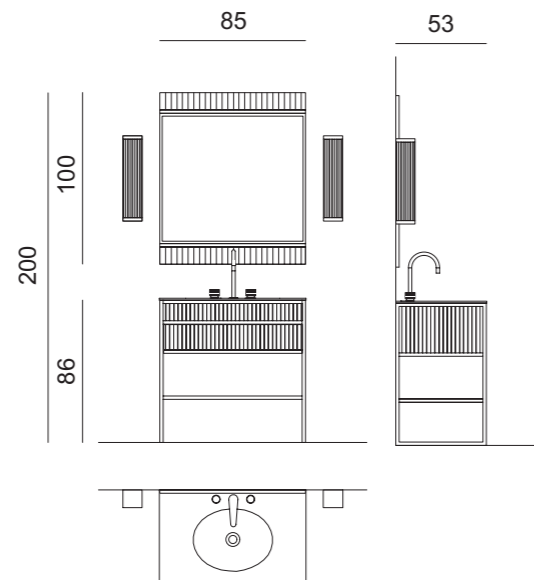

ACADEMY AC16

L85 + L85 x W53 x H200 cm

Finishes: Ribbed mirror and gold metal finish.

Washbasin & Top: Calacatta Oro marble top and undercounter washbasin in white ceramic.

Mirror: ACADEMY, 85 x 2 x 100 cm; **Wall Lamp:** MURANO 2 in gold metal finish;

Tap: CHARLOTTE in amber finish and gold metal finish; **Accessories:** SQUARE towel holder in gold metal finish; **Free-standing Tall Unit:** 35 x 35 x 156; **Wall Unit:** 30 x 25 x 110 cm;

Towel Holder: 50 x 39 x 84 cm.