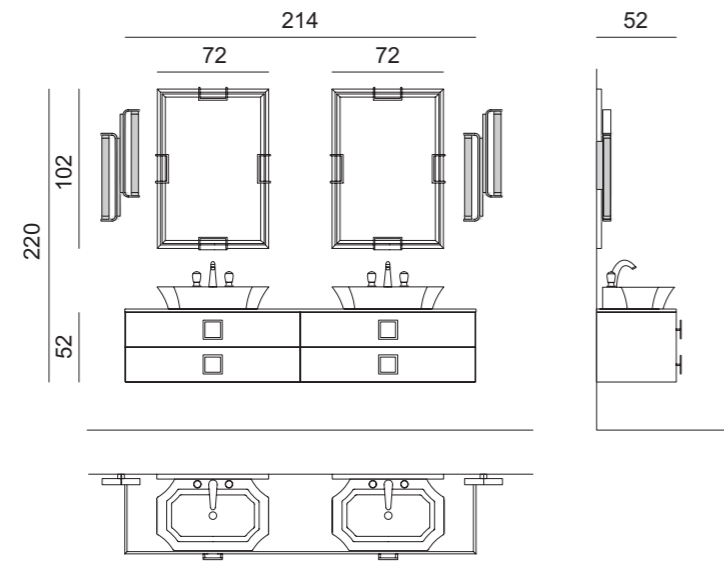

DAPHNE D29

L214 x W52,5 x H220 cm

Finishes: G164 glossy Lino finish. Square handles in gold metal finish.

Washbasin & Top: Calacatta Oro marble top and countertop washbasin in white resin.

Mirror: VALENTINO, 72 x 3 x 102 cm; **Wall Lamp:** STRADIVARI, double unit;

Tap: VENICE in gold metal finish; **Accessories:** SQUARE towel holder in gold metal finish.