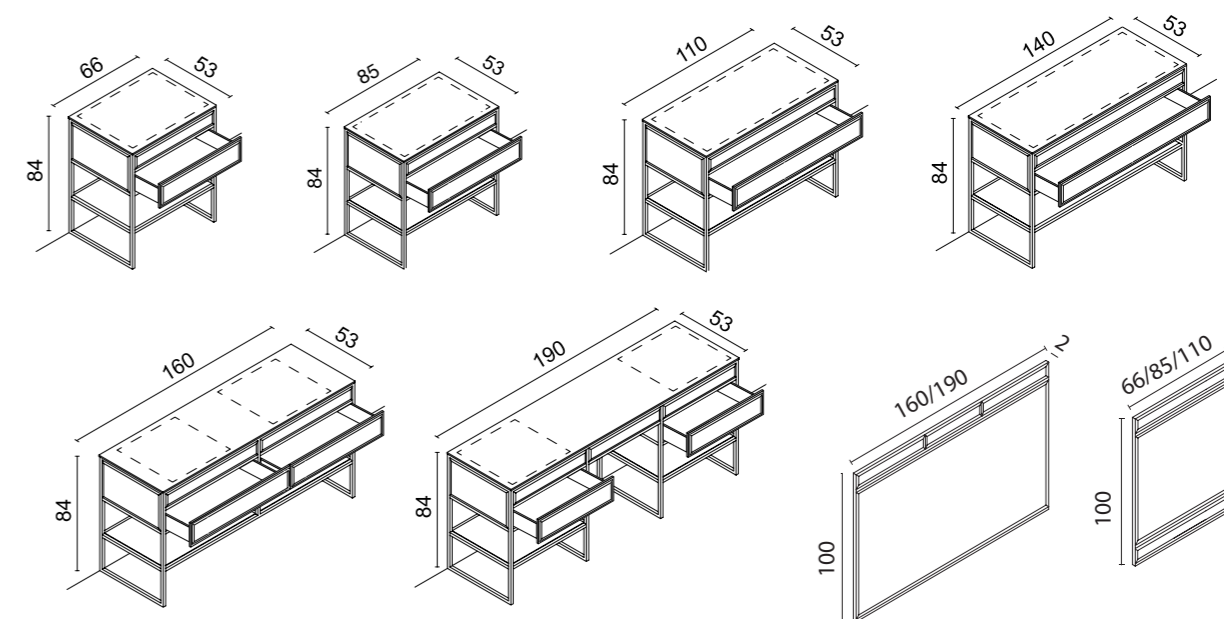

ACADEMY
TECHNICAL DATA

Modularity

Diamond Decoration / Mirror / Smoke Mirror / Bronze Mirror / Etched Bronze Mirror