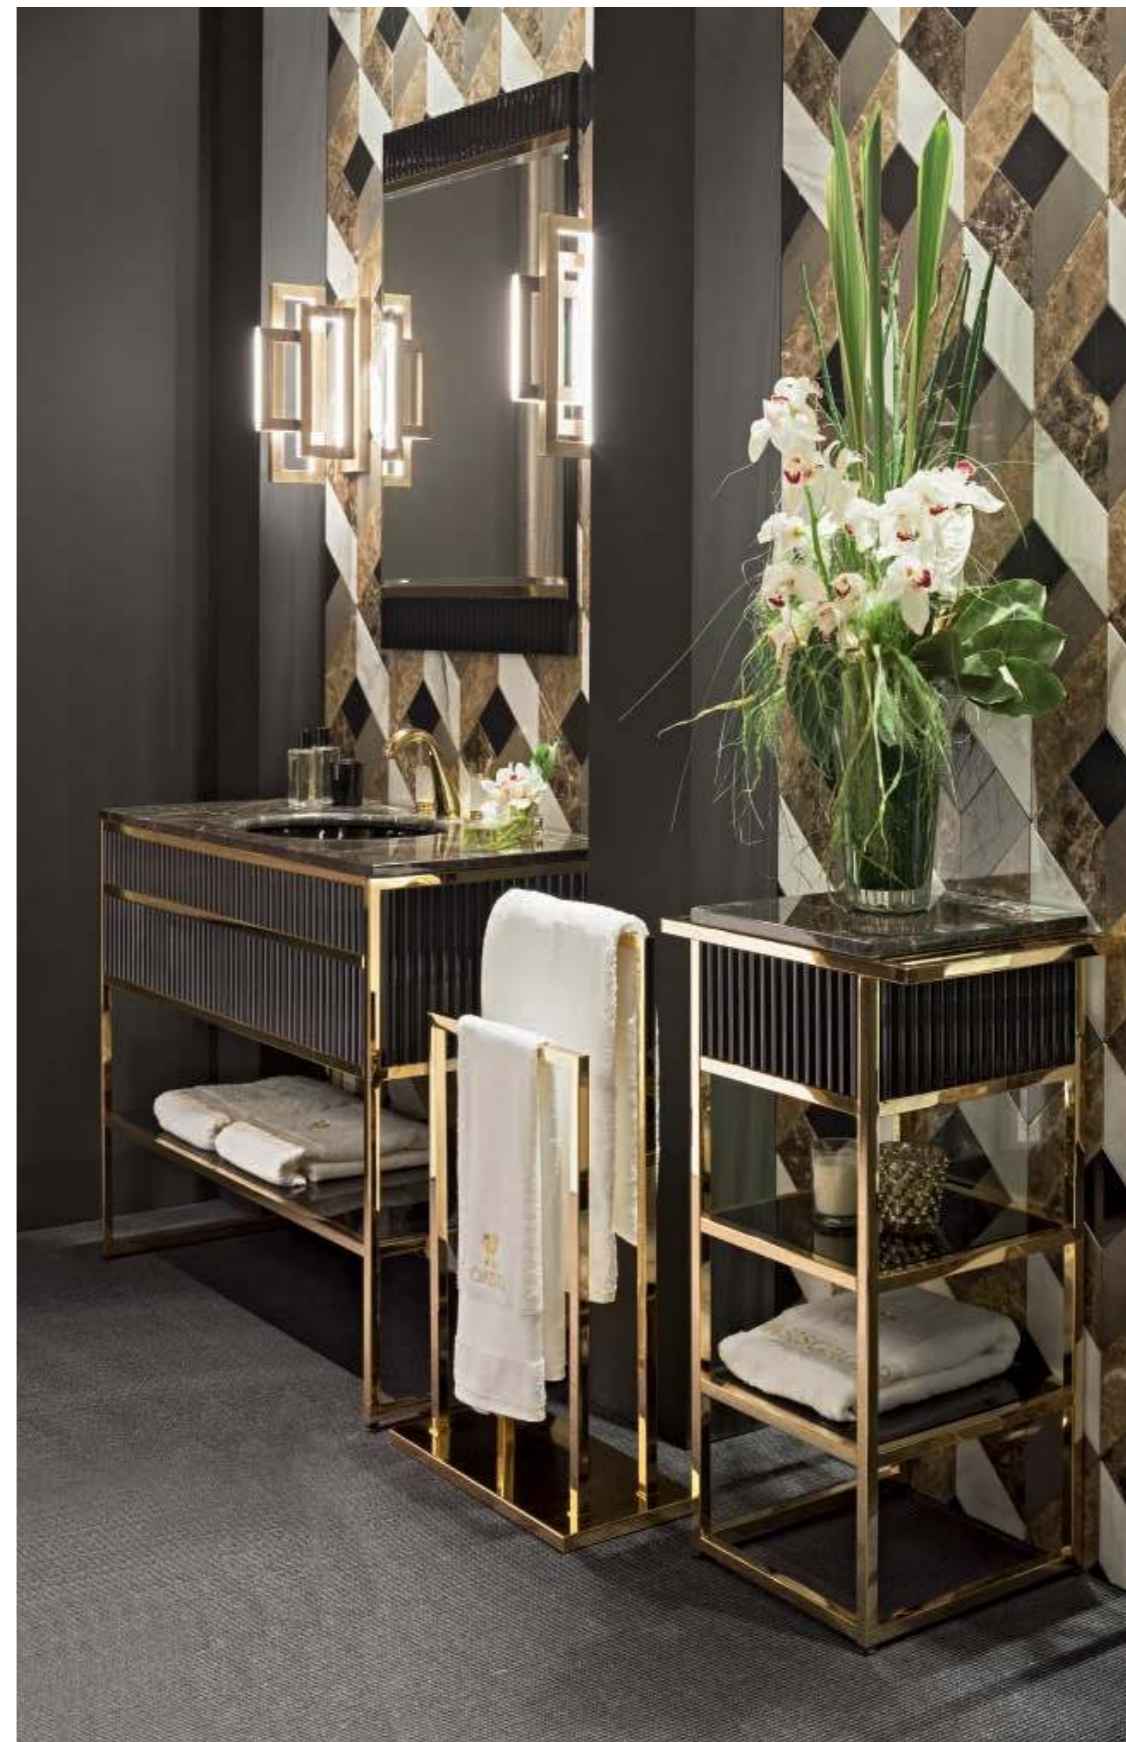

Mirror: ACADEMY, 110 x 2 x 100 cm; **Wall Lamp:** EDGE, small version; **Tap:** FORTUNY in gold metal finish;

Accessories: free-standing SQUARE towel holder in gold metal finish;

Tall Unit: 50 x 35 x 156 cm; **Towel Holder:** 50 x 39 x 84 cm.