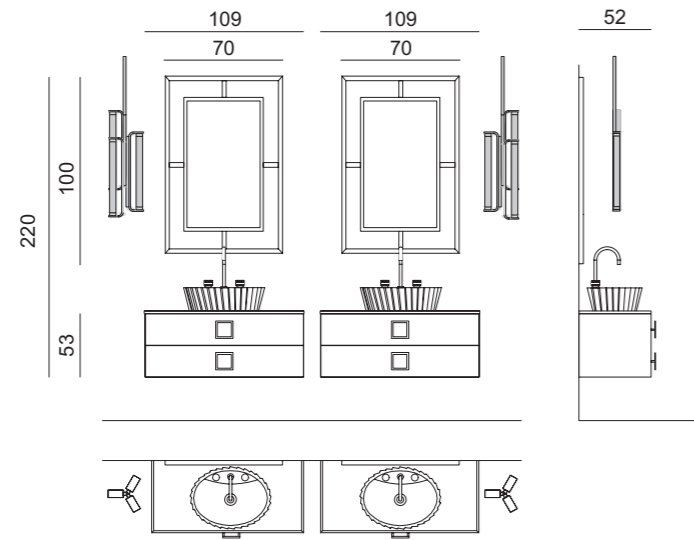

DAPHNE D27

L109 + L109 x W52,5 x H220 cm

Finishes: G153 glossy Antracite finish. Square handles in chrome metal finish.

Washbasin & Top: 045 glossy Antrax glass top; PLISSE' countertop washbasin in white ceramic with ring in chrome finish.

Mirror: CASABLANCA, 70 x 3 x 100 cm; **Suspended Lamp:** STRADIVARI, triple unit version; **Tap:** CHARLOTTE in transparent finish and chrome metal finish; **Accessories:** SQUARE towel holder in chrome metal finish.