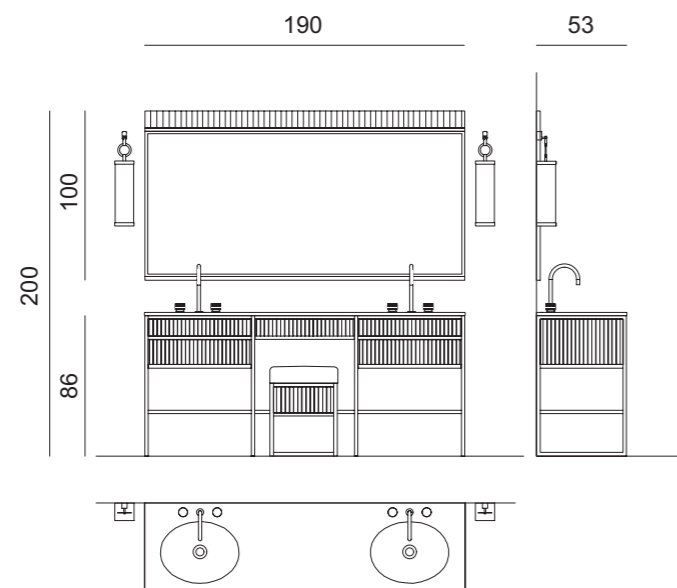

ACADEMY AC20

L190 x W53 x H200 cm

Finishes: Ribbed glass in 122 glossy Cemento finish and gold metal finish.

Washbasin & Top: Bianco Statuario marble top and two undercounter washbasins in white ceramic.

Mirror: ACADEMY, 190 x 2 x 100 cm; **Wall Lamp:** MURANO 4 in gold metal finish;

Tap: CHARLOTTE in transparent finish and gold metal finish; **Accessories:** SQUARE towel holder in gold metal finish; **Pouf:** 39 x 39 x 72 cm, velvet (Cat.C).