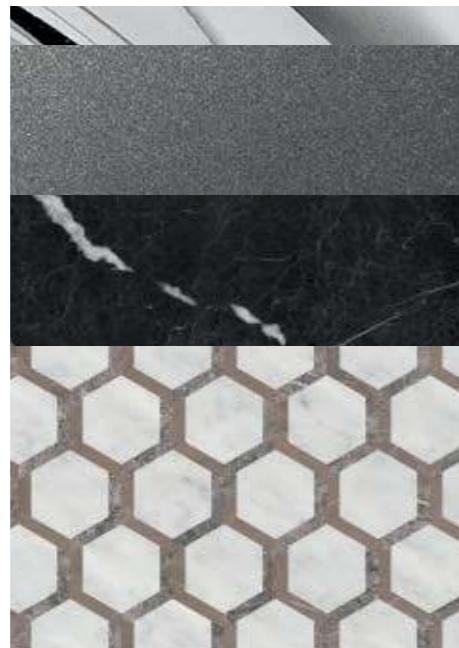

Tap: FORTUNY in chrome metal finish; **Accessories:** towel holder in chrome metal finish.

LUTETIA

TECHNICAL DATA

Modularity

Countertop Washbasin

Undercounter Washbasin

Countertop Washbasins

CALLA
OCALAOVBL3 - 63 x 44 x 16 cm