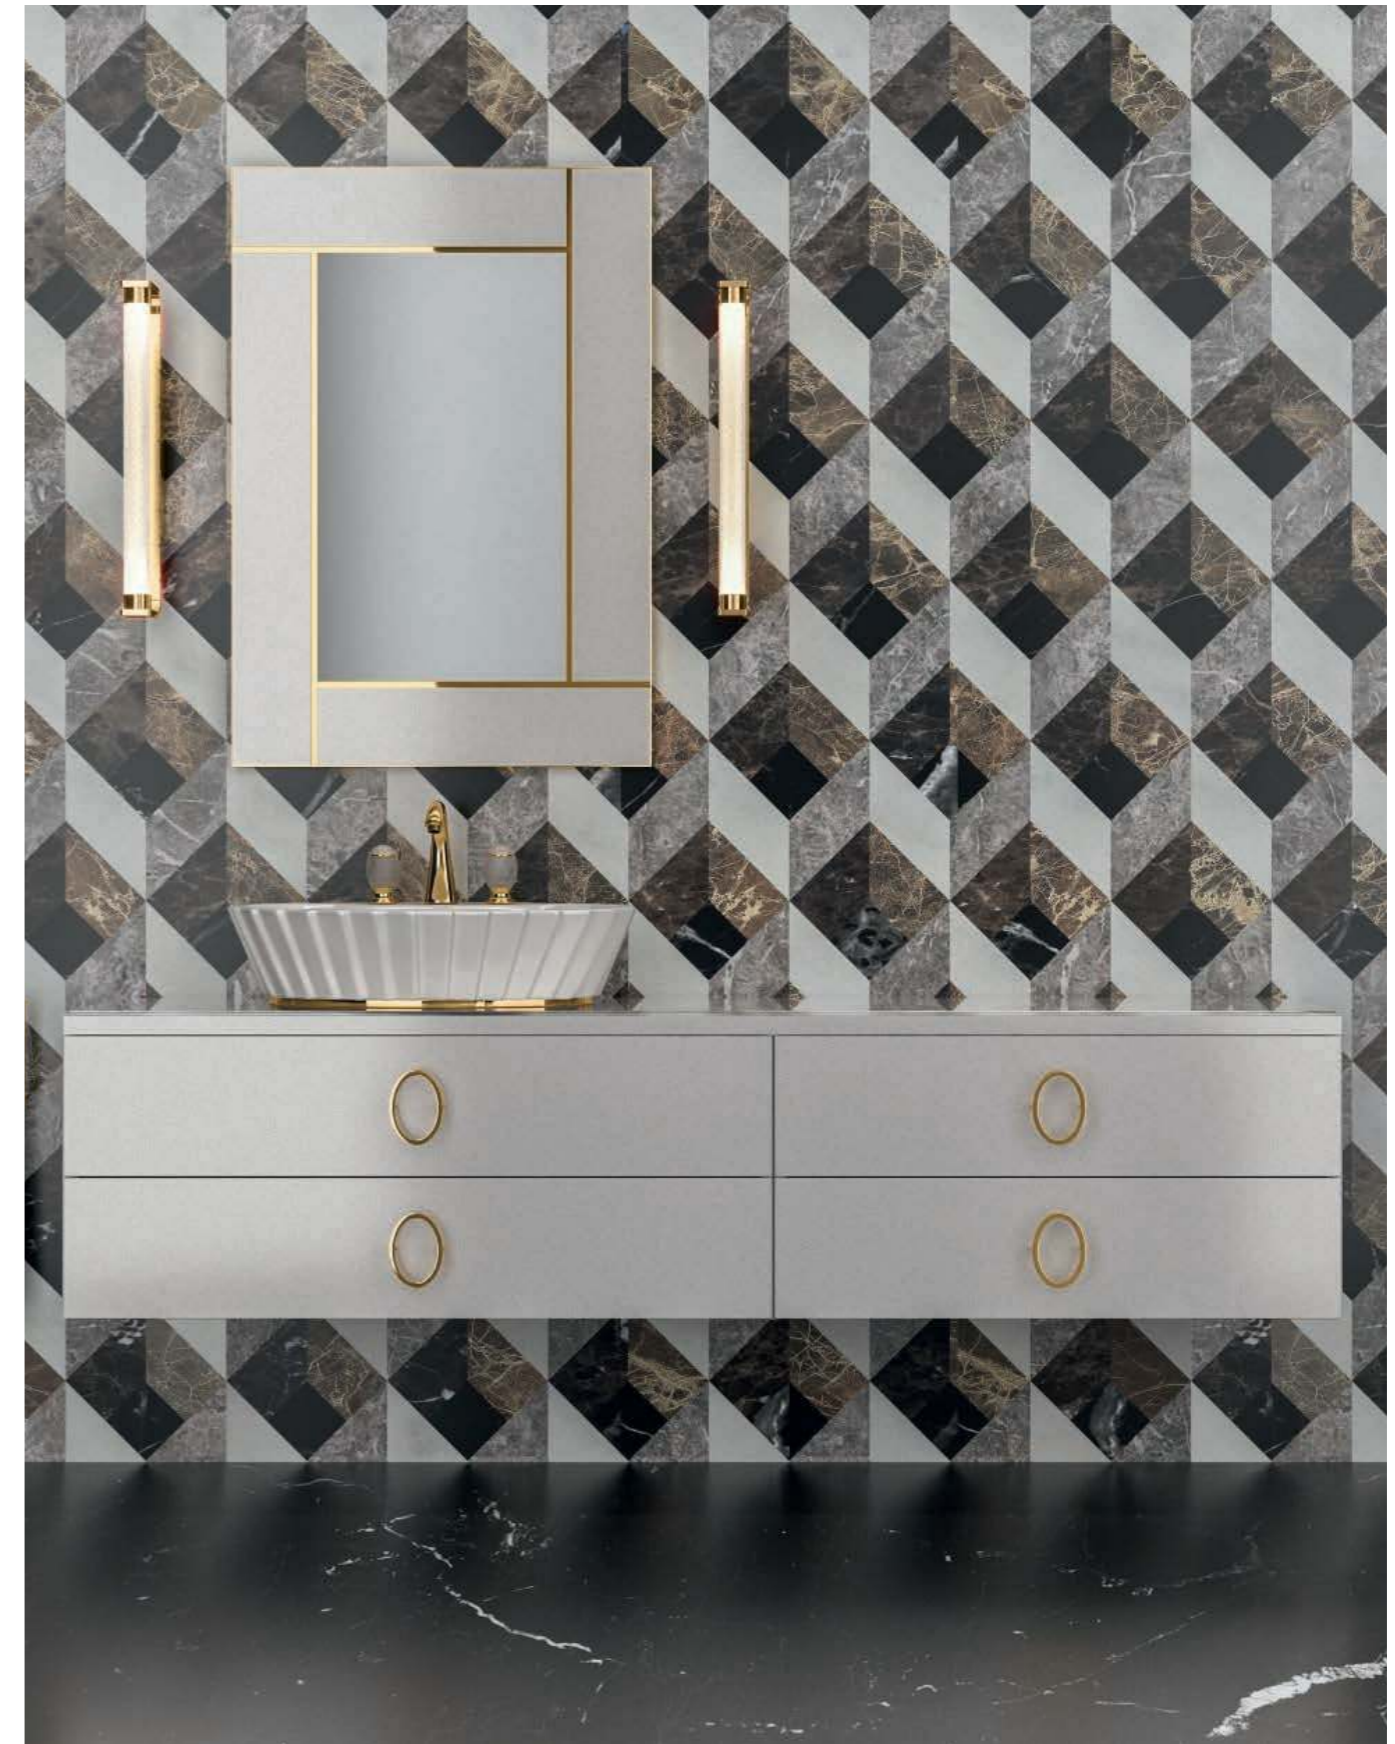

DAPHNE D30

L194 x W52,5 x H220 cm

Finishes: DP01 metallic Prosecco finish. Oval handles in gold metal finish.

Washbasin & Top: VDP1 metallic Prosecco glass top. PLISSE' countertop washbasins in white ceramic with ring in gold finish.

Mirror: LONDON, 70 x 3 x 100 cm; **Wall Lamp:** STRADIVARI, single unit; **Tap:** VENICE in gold metal finish.