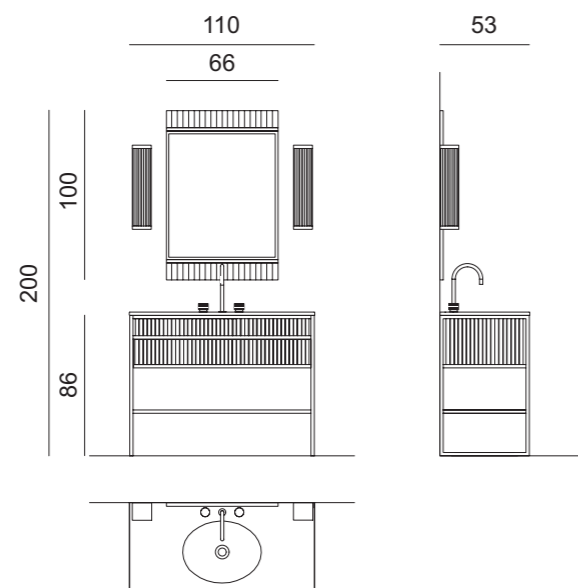

ACADEMY AC18

L110 + L110 x W53 x H200 cm

Finishes: G164 glossy Lino finish with ribbed decoration and chrome metal finish.
Washbasin & Top: Calacatta Oro marble top and undercounter washbasins in white ceramic.
Mirror: ACADEMY, 110 x 2 x 100 cm; **Wall Lamp:** MURANO 1 in chrome metal finish.
Tap: CHARLOTTE in black finish and chrome metal finish.
Tall Unit: 35 x 35 x 156 cm; **Towel Holder:** 50 x 39 x 84 cm.