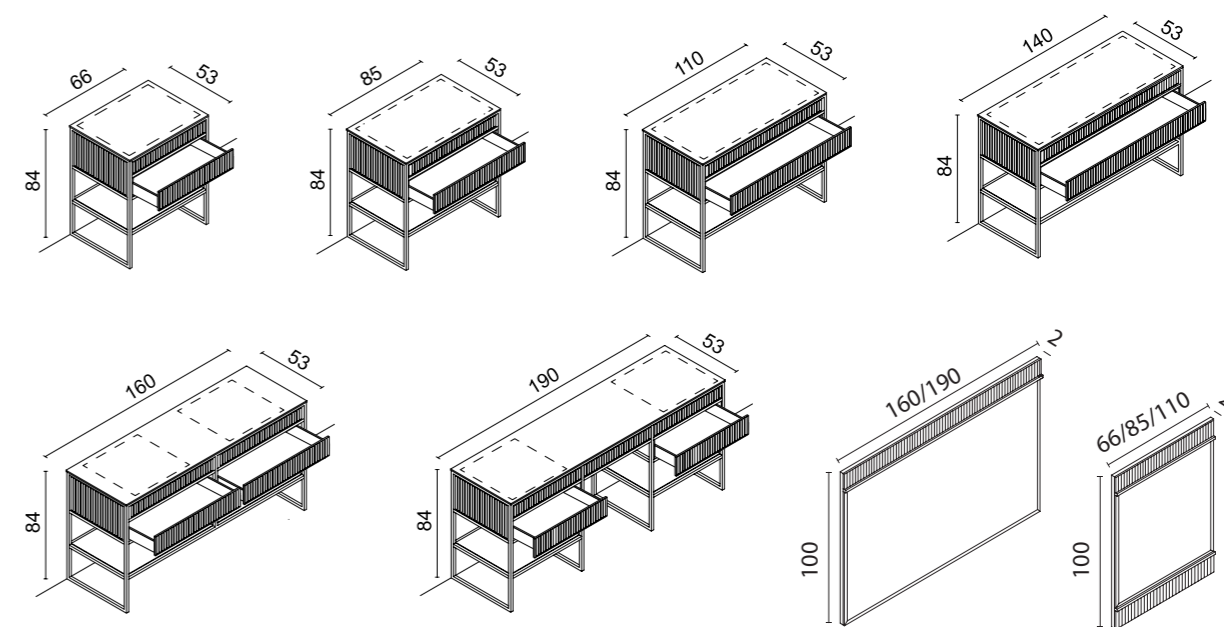

Ribbed Decoration / Ribbed Mirror / Ribbed Glass