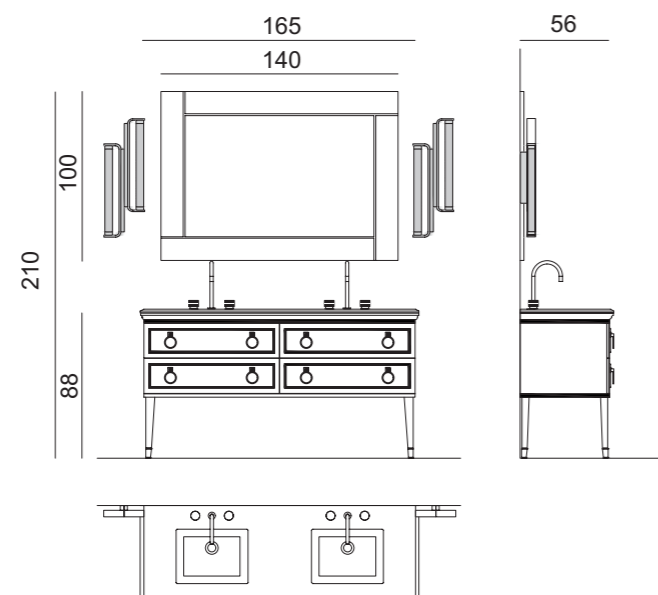

LUTETIA L25

L165 x W56 x H210 cm

Finishes: G002 glossy Bianco finish and gold metal finish.

Washbasin & Top: Bianco Statuario marble top with two undercounter washbasins in white ceramic.

Mirror: LONDON, 140 x 2 x 100 cm; **Wall Lamp:** STRADIVARI, double unit version; **Tap:** CHARLOTTE in amber finish and gold metal finish; **Accessories:** towel holder in gold metal finish.