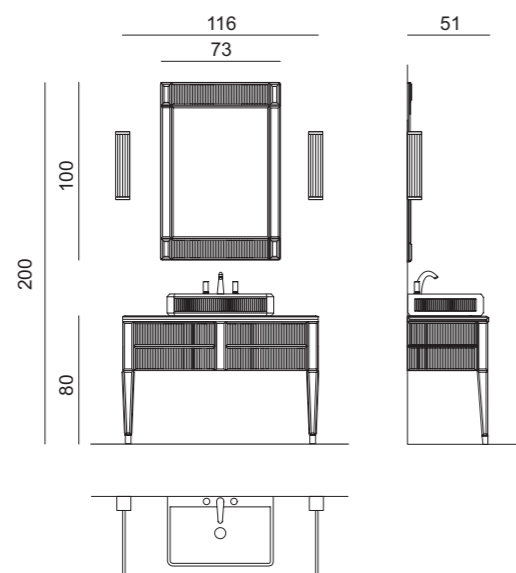

RIALTO RL5

L116 x W51 x H200 cm

Finishes: V240 glossy Marsala glass finish, mirror and chrome metal finish. Ribbed decoration.

Washbasin & Top: V240 glossy Marsala glass top and CALLA countertop washbasin in white ceramic and chrome external finish.

Mirror: RIALTO, 73 x 3 x 100 cm; **Wall Lamp:** MURANO 2 in chrome metal finish; **Tap:** CHARLOTTE in black finish and chrome metal finish; **Small Bench:** 45 x 35 x 44 cm, fabric (Cat.C);

Tall Unit: 40 x 36 x 170 cm; **Wall Unit:** 40 x 20 x 100 cm;

SQUARE Accessories: towel holder, toothbrush holder, soap dispenser.