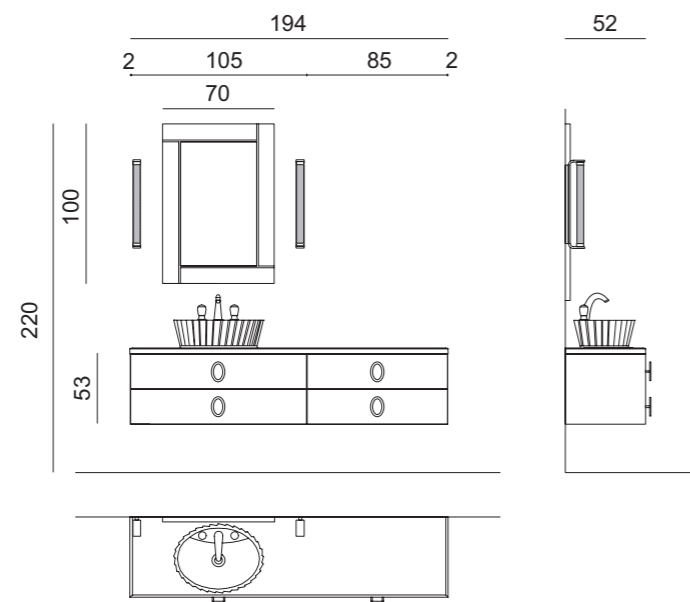

DAPHNE D30

L194 x W52,5 x H220 cm

Finishes: DP01 metallic Prosecco finish. Oval handles in gold metal finish.

Washbasin & Top: VDP1 metallic Prosecco glass top. PLISSE' countertop washbasins in white ceramic with ring in gold finish.

Mirror: LONDON, 70 x 3 x 100 cm; **Wall Lamp:** STRADIVARI, single unit; **Tap:** VENICE in gold metal finish.