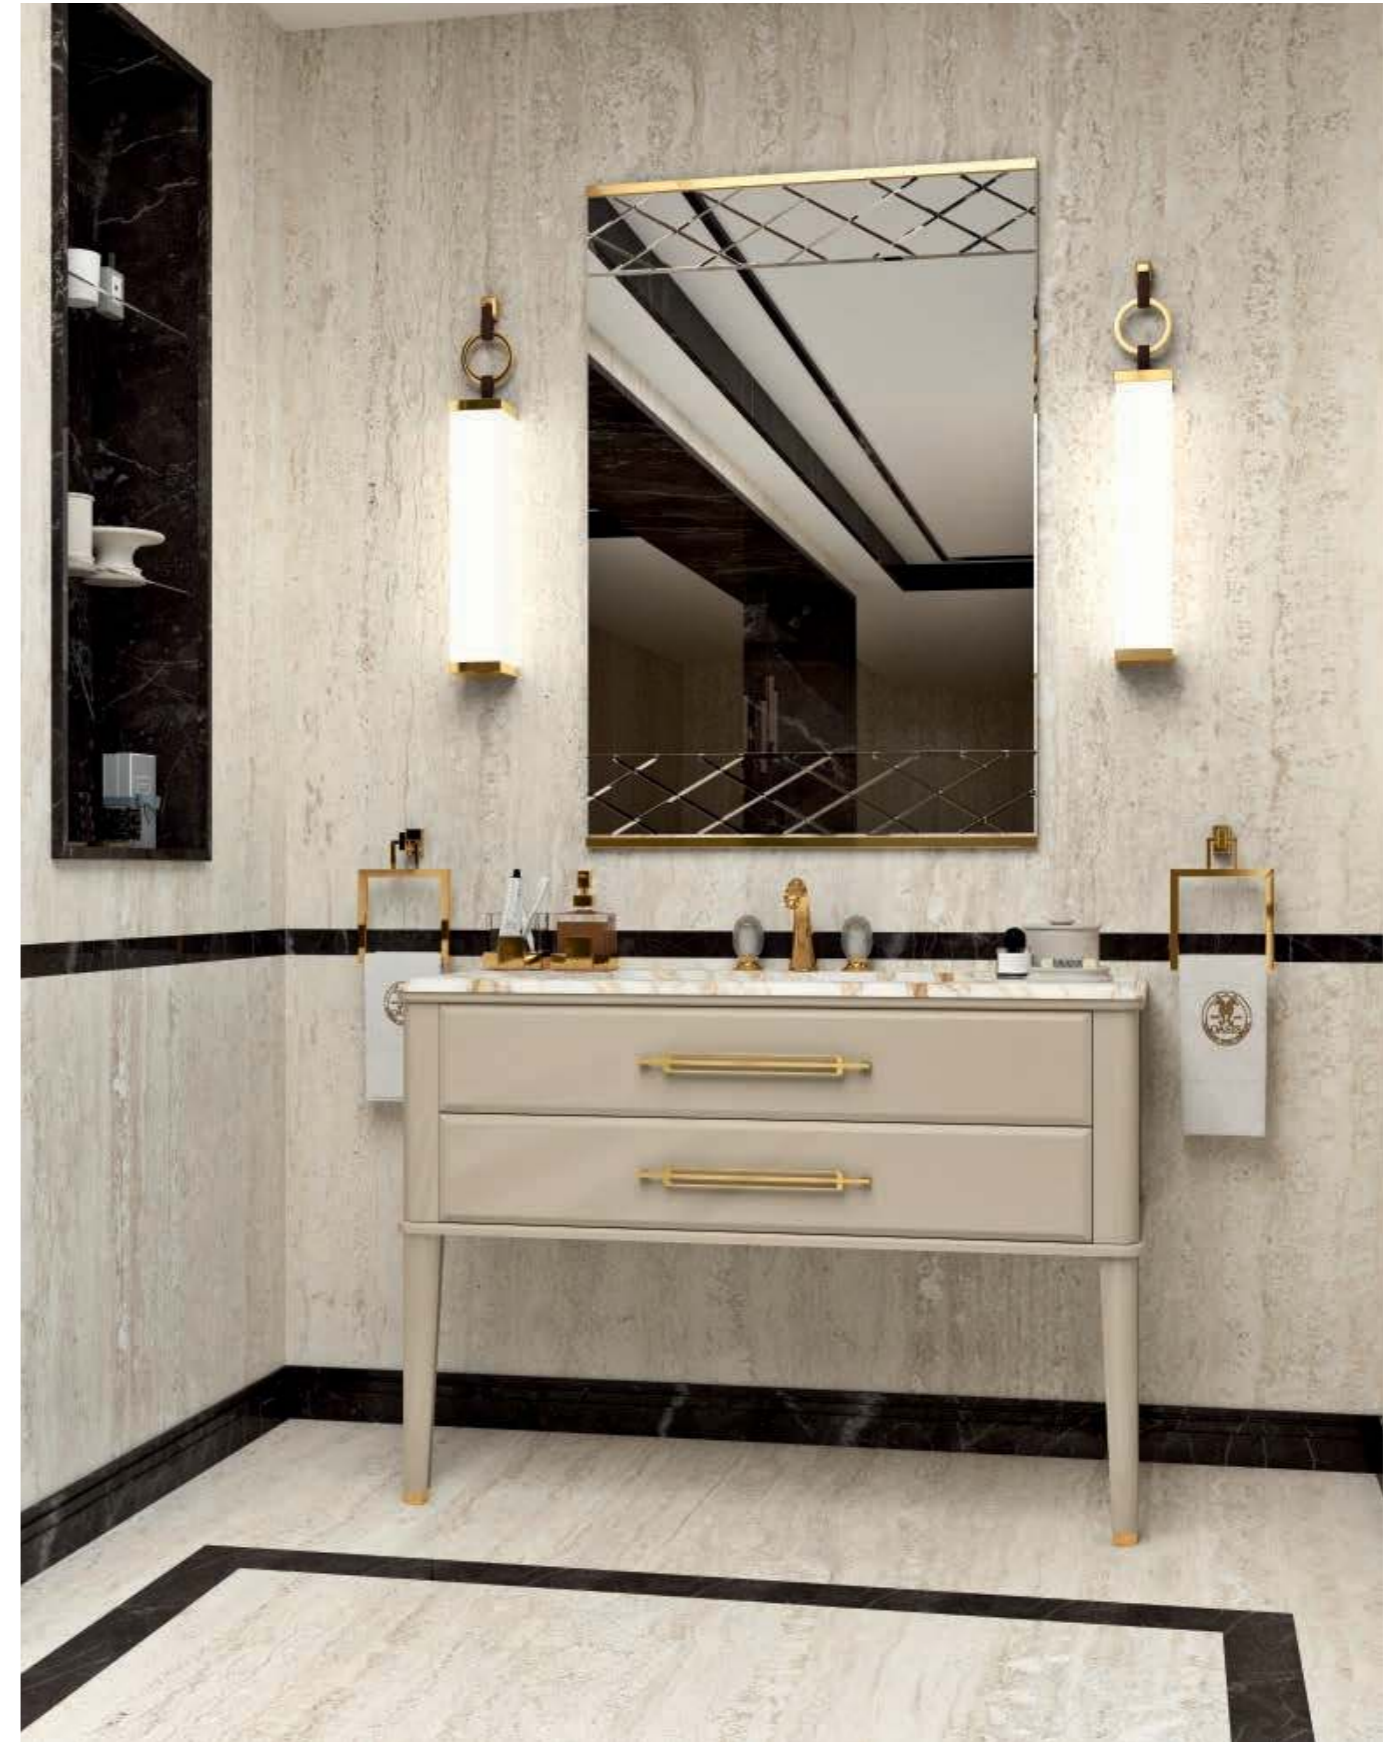

Mirror: VALENTINO, 72 x 3 x 102 cm; **Wall Lamp:** MURANO 2 in chrome metal finish;

Tap: FORTUNY in chrome metal finish; **Free-standing Tall Unit:** 42 x 35 x 185 cm; **Suspended Tall Unit:**

42 x 35 x 165 cm; **SQUARE Accessories:** wall-fixed towel holder, free-standing towel holder, toothbrush holder, soap dispenser, toilet paper holder, toilet-brush holder.

RIVIERE RV7

L122 x W56 x H230 cm

Finishes: G164 glossy Lino finish and gold metal finish.

Washbasin & Top: Calacatta Oro marble top and oval undercounter washbasin in white ceramic.

Mirror: 85 x 3 x 125 cm; **Wall Lamp:** MURANO 4 in gold metal finish; **Tap:** VENICE in gold metal finish;

Suspended Tall Unit: 42 x 35 x 165 cm; **Bathtub:** AURELIE, 185 x 87 x 66 cm; **SQUARE**

Accessories: wall-fixed towel holder, free-standing towel holder, accessories holder, toothbrush holder, soap dispenser.