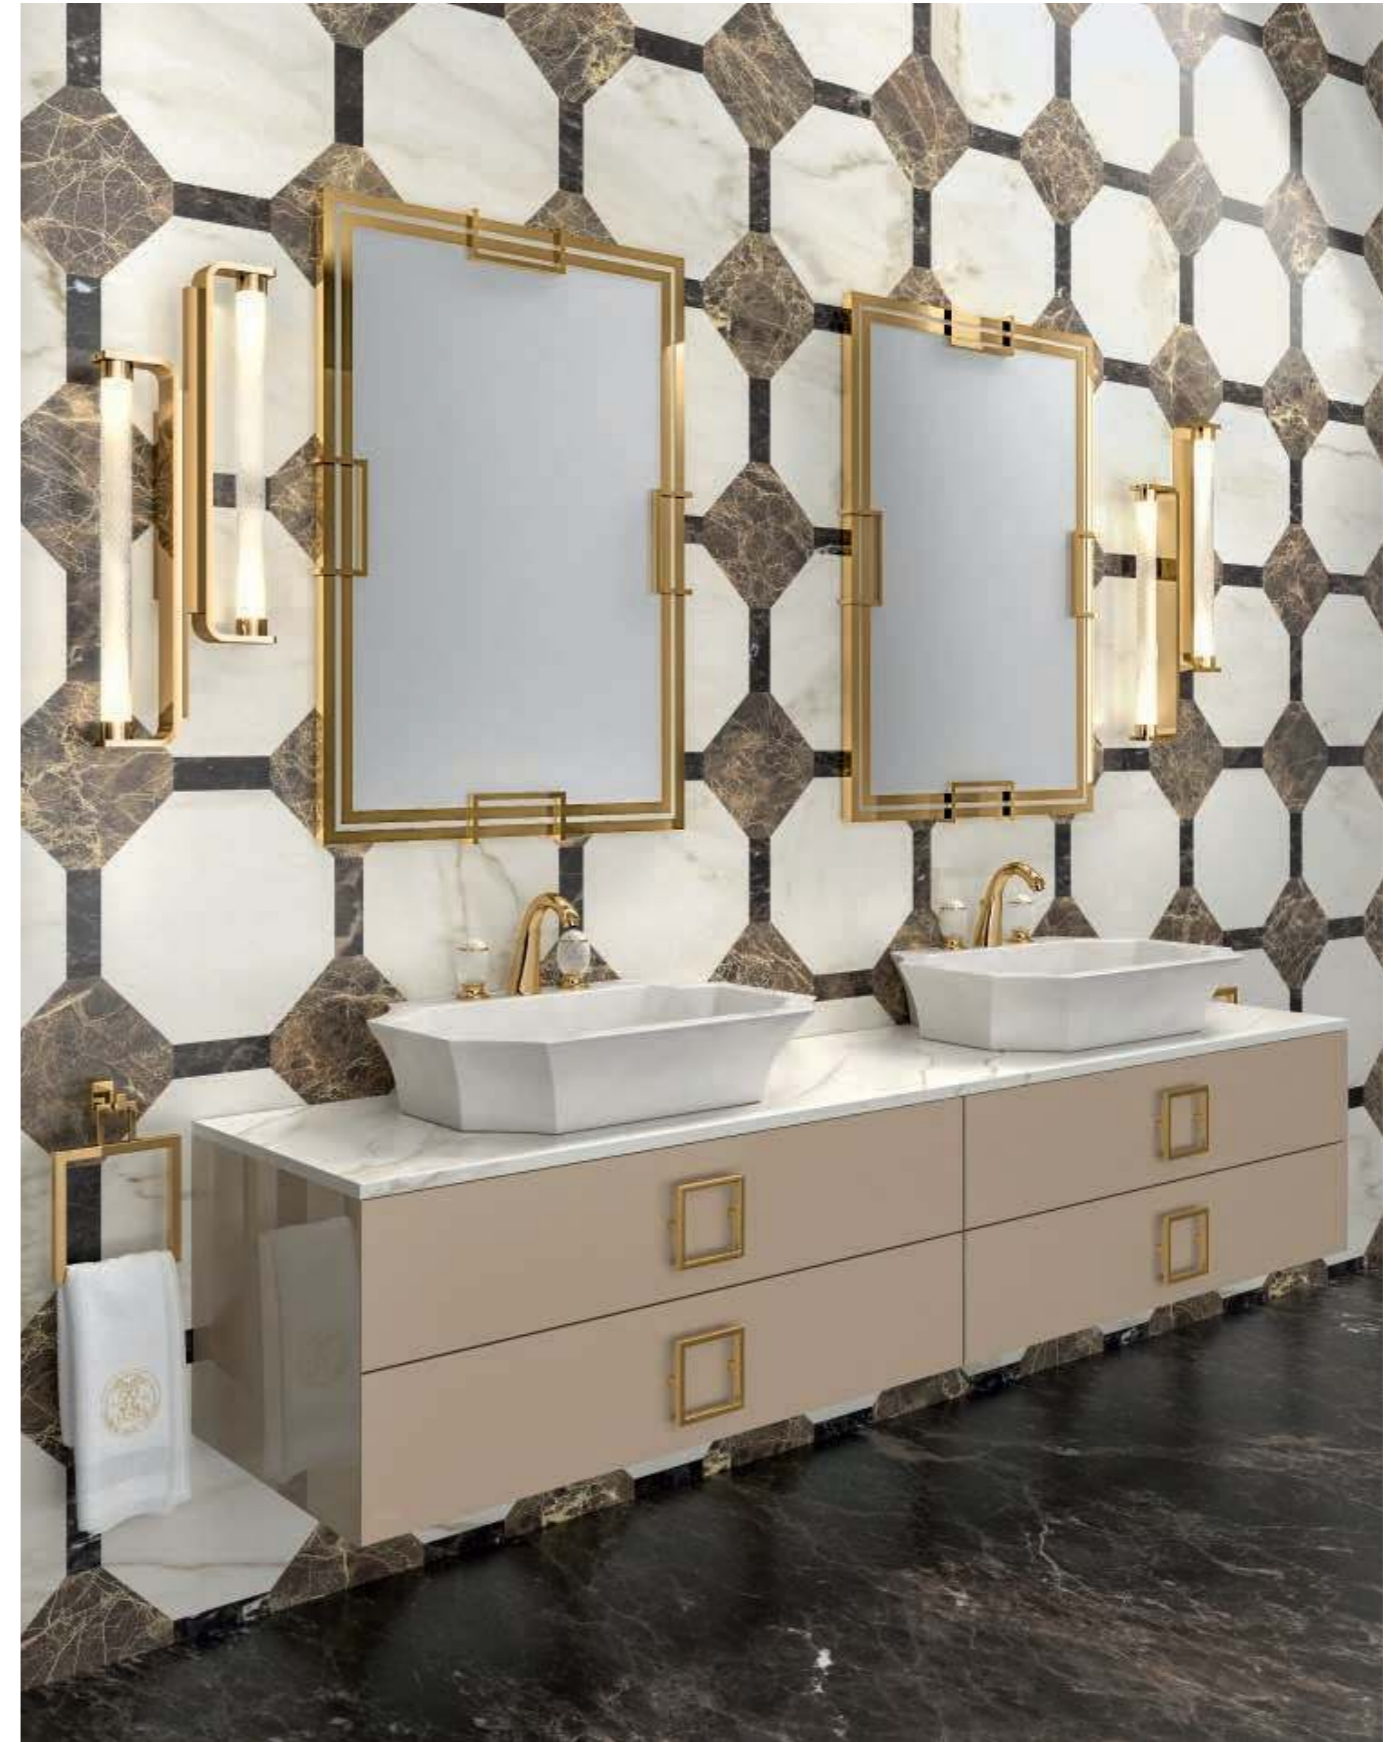

Bathtub: TIFFANY, 185 x 85 x 66 cm; **Accessories:** SQUARE towel holder in chrome metal finish.

DAPHNE
COLLECTION

DAPHNE D29

L214 x W52,5 x H220 cm

Finishes: G164 glossy Lino finish. Square handles in gold metal finish.

Washbasin & Top: Calacatta Oro marble top and countertop washbasin in white resin.

Mirror: VALENTINO, 72 x 3 x 102 cm; **Wall Lamp:** STRADIVARI, double unit;

Tap: VENICE in gold metal finish; **Accessories:** SQUARE towel holder in gold metal finish.