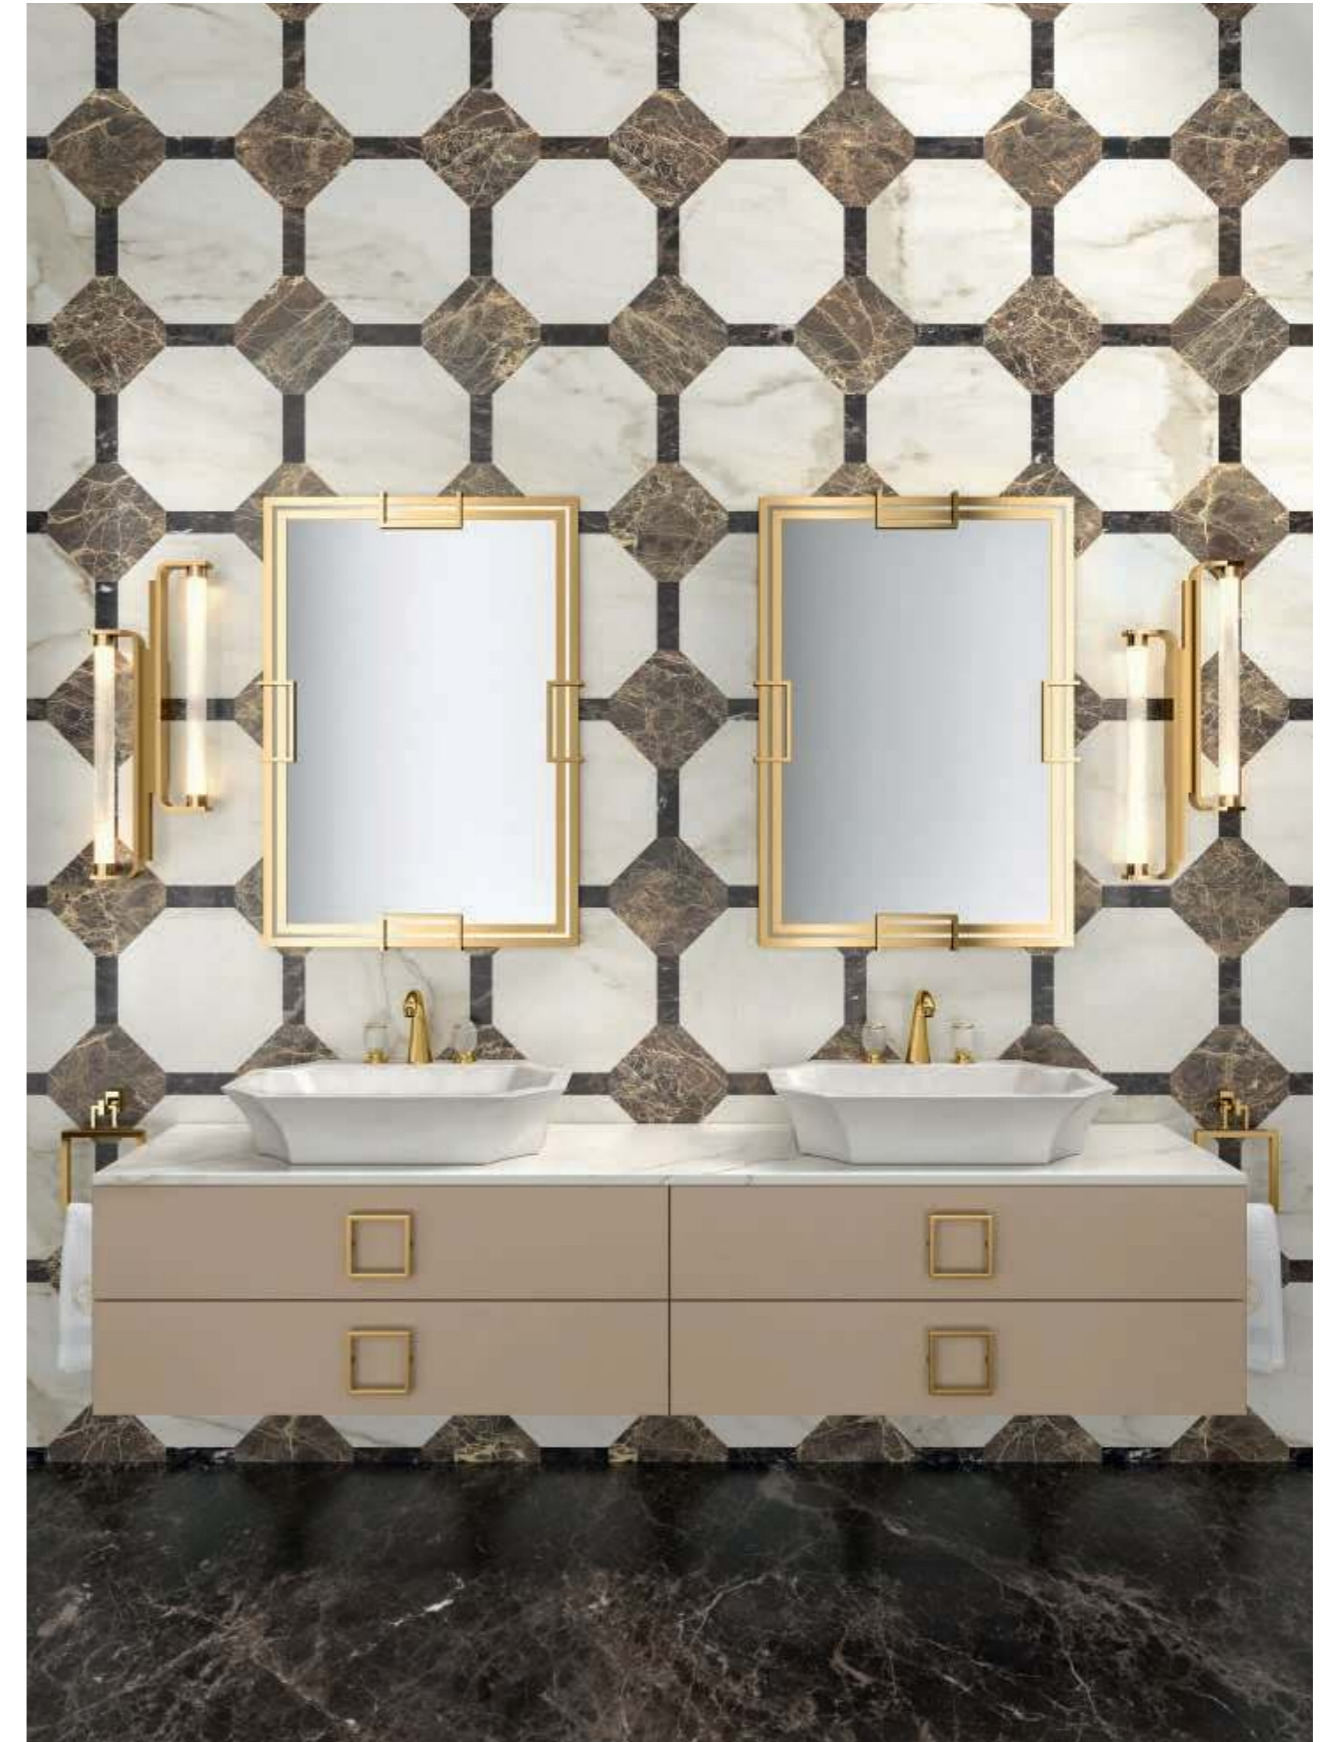

Bathtub: TIFFANY, 185 x 85 x 66 cm; **Accessories:** SQUARE towel holder in chrome metal finish.

DAPHNE
COLLECTION

DAPHNE D29

L214 x W52,5 x H220 cm

Finishes: G164 glossy Lino finish. Square handles in gold metal finish.

Washbasin & Top: Calacatta Oro marble top and countertop washbasin in white resin.

Mirror: VALENTINO, 72 x 3 x 102 cm; **Wall Lamp:** STRADIVARI, double unit;

Tap: VENICE in gold metal finish; **Accessories:** SQUARE towel holder in gold metal finish.

Mirror: CASABLANCA DELUXE, 70 x 3 x 100 cm; **Wall Lamp:** CLEO in gold metal finish; **Tap:** CHARLOTTE in transparent finish and gold metal finish; **Accessories:** SQUARE towel holder in gold metal finish.