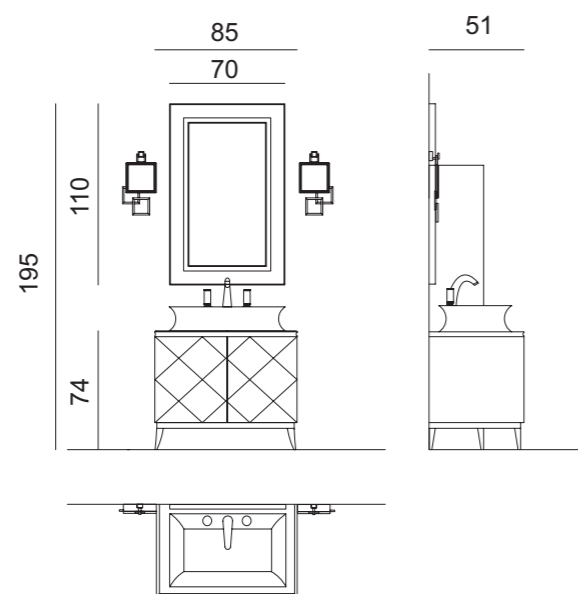

RIVOLI R6

L116 x W51 x H200 cm

Finishes: G18 glossy Petrolio finish and chrome metal finish. Rhombus decoration.

Washbasin & Top: 118 glossy Petrolio glass top and counter washbasins in white resin.

Mirror: 70 x 3 x 110 cm; **Wall Lamp:** VICKY in chrome metal finish; **Tap:** FORTUNY in chrome metal finish;

Tall Unit: 35 x 35 x 165 cm; **Accessories:** SQUARE towel holder in chrome metal finish.