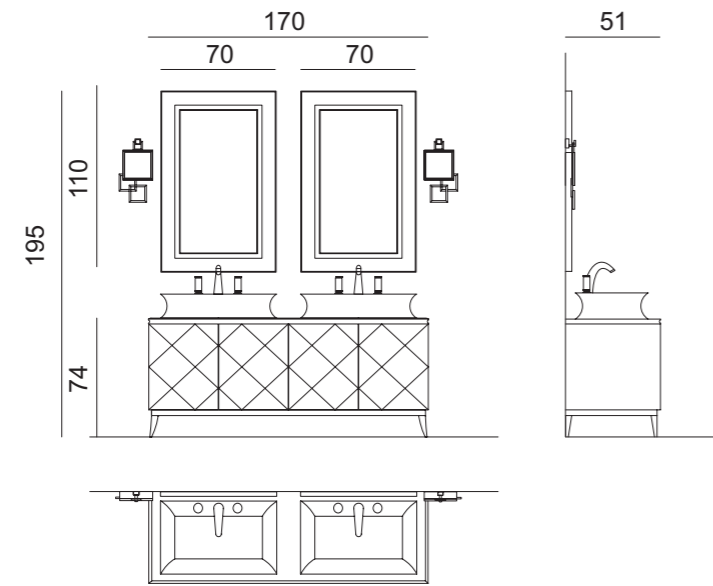

Mirror: 70 x 3 x 110 cm; **Wall Lamp:** VICKY in gold metal finish; **Tap:** FORTUNY in gold metal finish;

Accessories: SQUARE towel holder in chrome metal finish.

RIVOLI

TECHNICAL DATA

Frontal Versions

MIRROR FINISHES