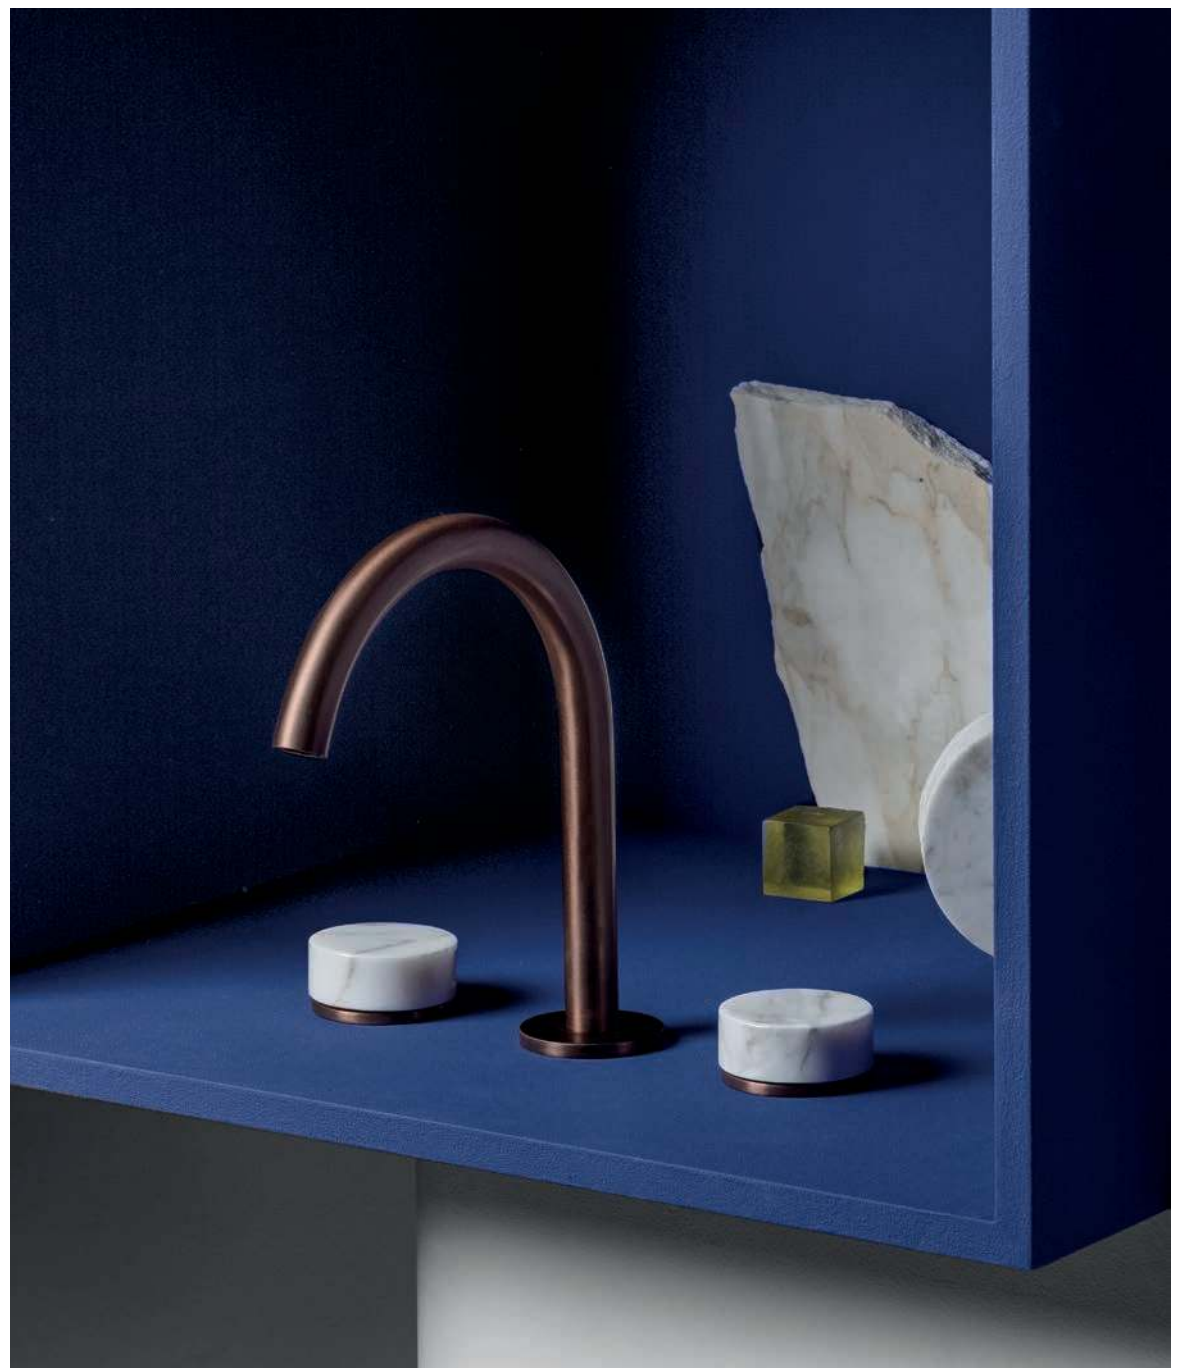

Monomando baño-ducha de empotrar

Brushed british gold PVD

Batteria lavabo 3 fori
Brushed copper PVD+marmo calacatta oro

3 hole basin mixer
Brushed copper PVD+calacatta gold marble

Batería lavabo
Brushed copper PVD+mármol dorado calacatta