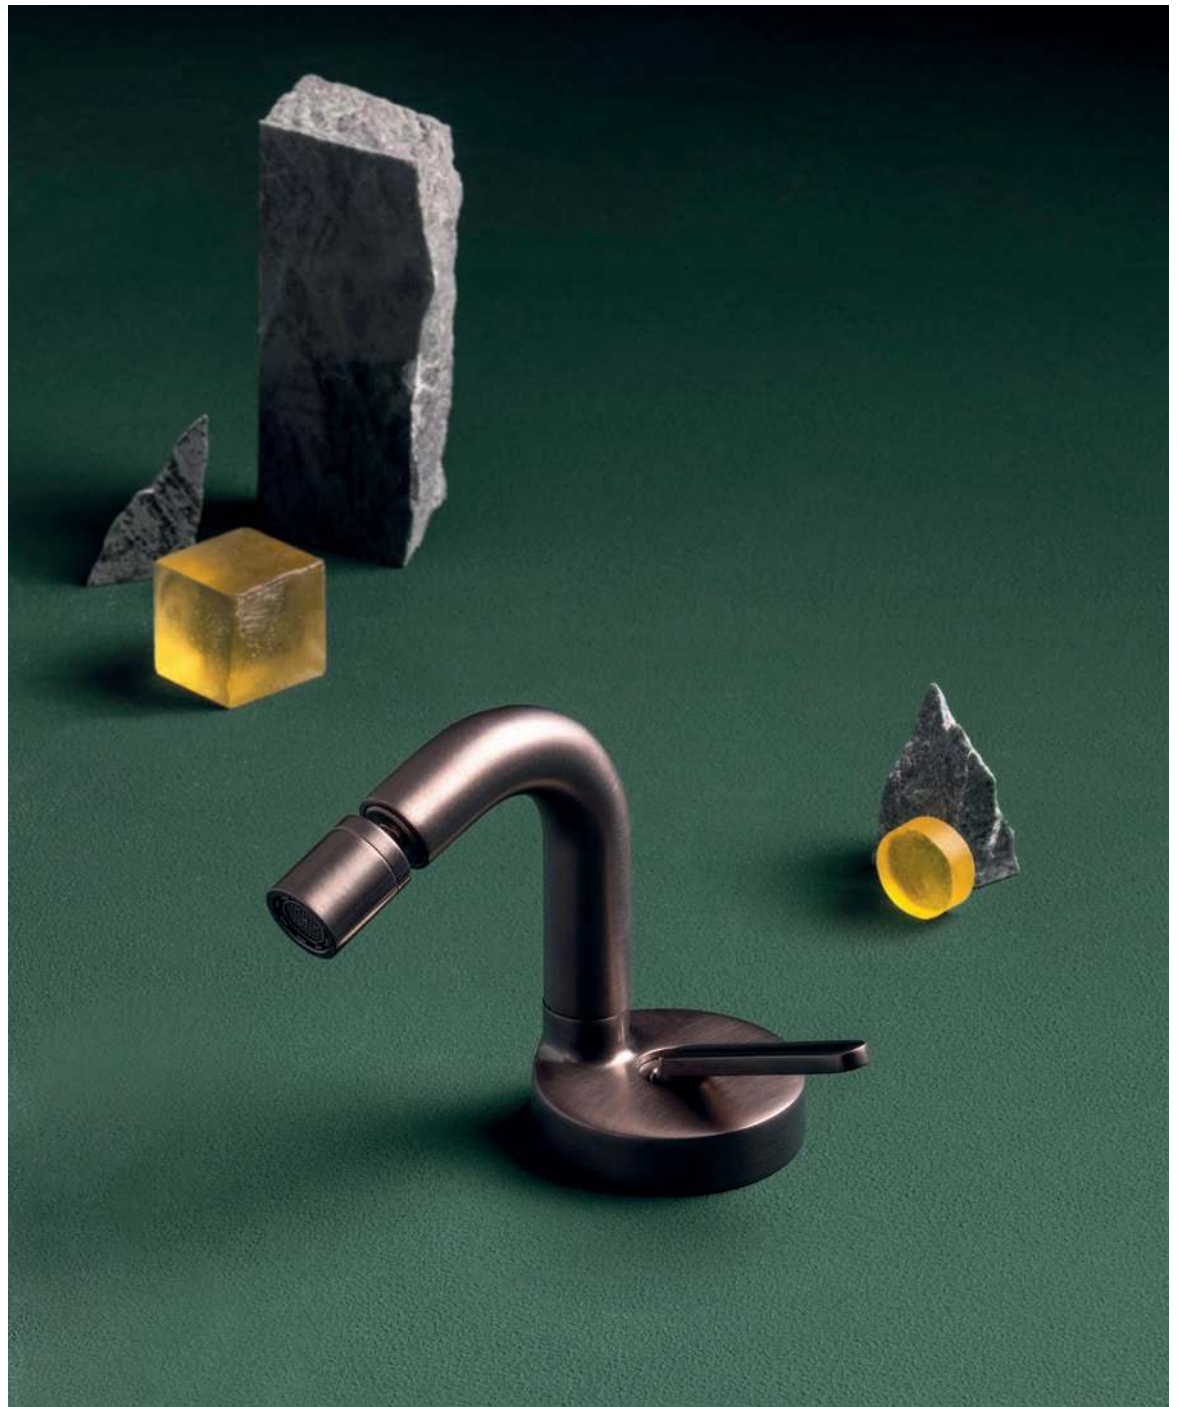

←
Monocomando lavabo incasso
Nero opaco

Built-in single lever basin mixer
Matt black

Monomando lavabo de empotrar
Negro mate

↓
Monocomando bidet
Single lever bidet mixer
Monomando bidé

Brushed copper PVD