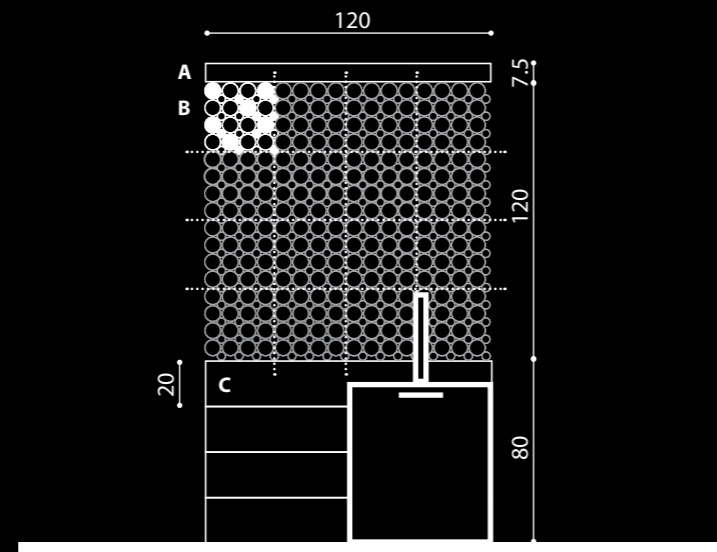

- A Skirting 7.5x120 cm · Concrete Ice
- B Circle Mosaic Big Mix 30x30 cm · Mix Concrete Ice / Concrete Graphite
- C 20x120 cm · Concrete Graphite

LAYOUT 7.3

- A Diamond 18x18 cm · Concrete Graphite 33.33% · 12.30 pcs/sqm
- B Diamond 18x18 cm · Concrete Ice 33.33% · 12.30 pcs/sqm
- C Diamond 18x18 cm · Concrete Snow 33.33% · 12.30 pcs/sqm