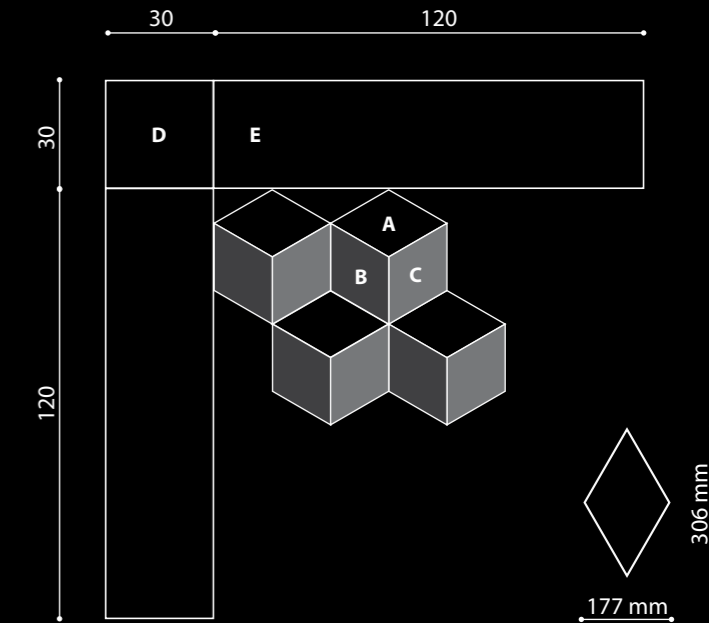

ALTRI FORMATI · OTHER SHAPES

- E 30x30 cm · Concrete Graphite
- F Plate 9x30 cm · Concrete Beige

RIV · WALL

120x120 cm · Concrete Beige

ZONA NOTTE Musicista

p. 93

BEDROOM Musician

LAYOUT 7.3