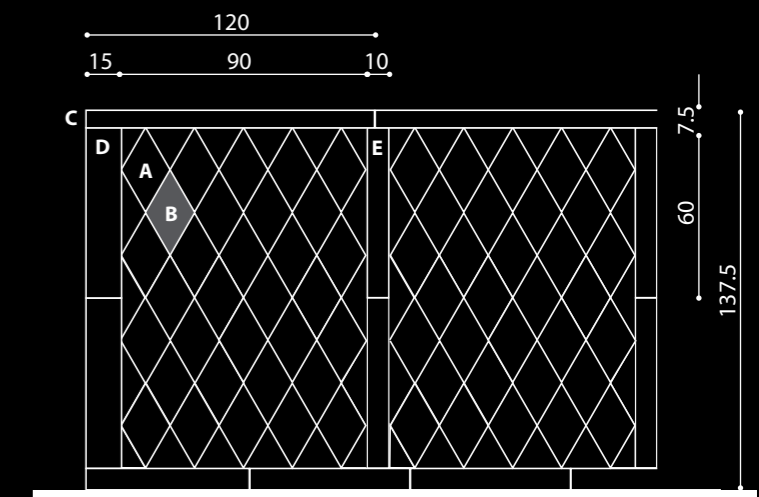

ALTRI FORMATI · OTHER SHAPES

- C Skirting 120x7.5 cm · Concrete Ice
- D 15x60 cm · Concrete Ice
- E 10x60 cm · Concrete Ice

PAV · FLOOR

120x120 cm · Concrete Beige