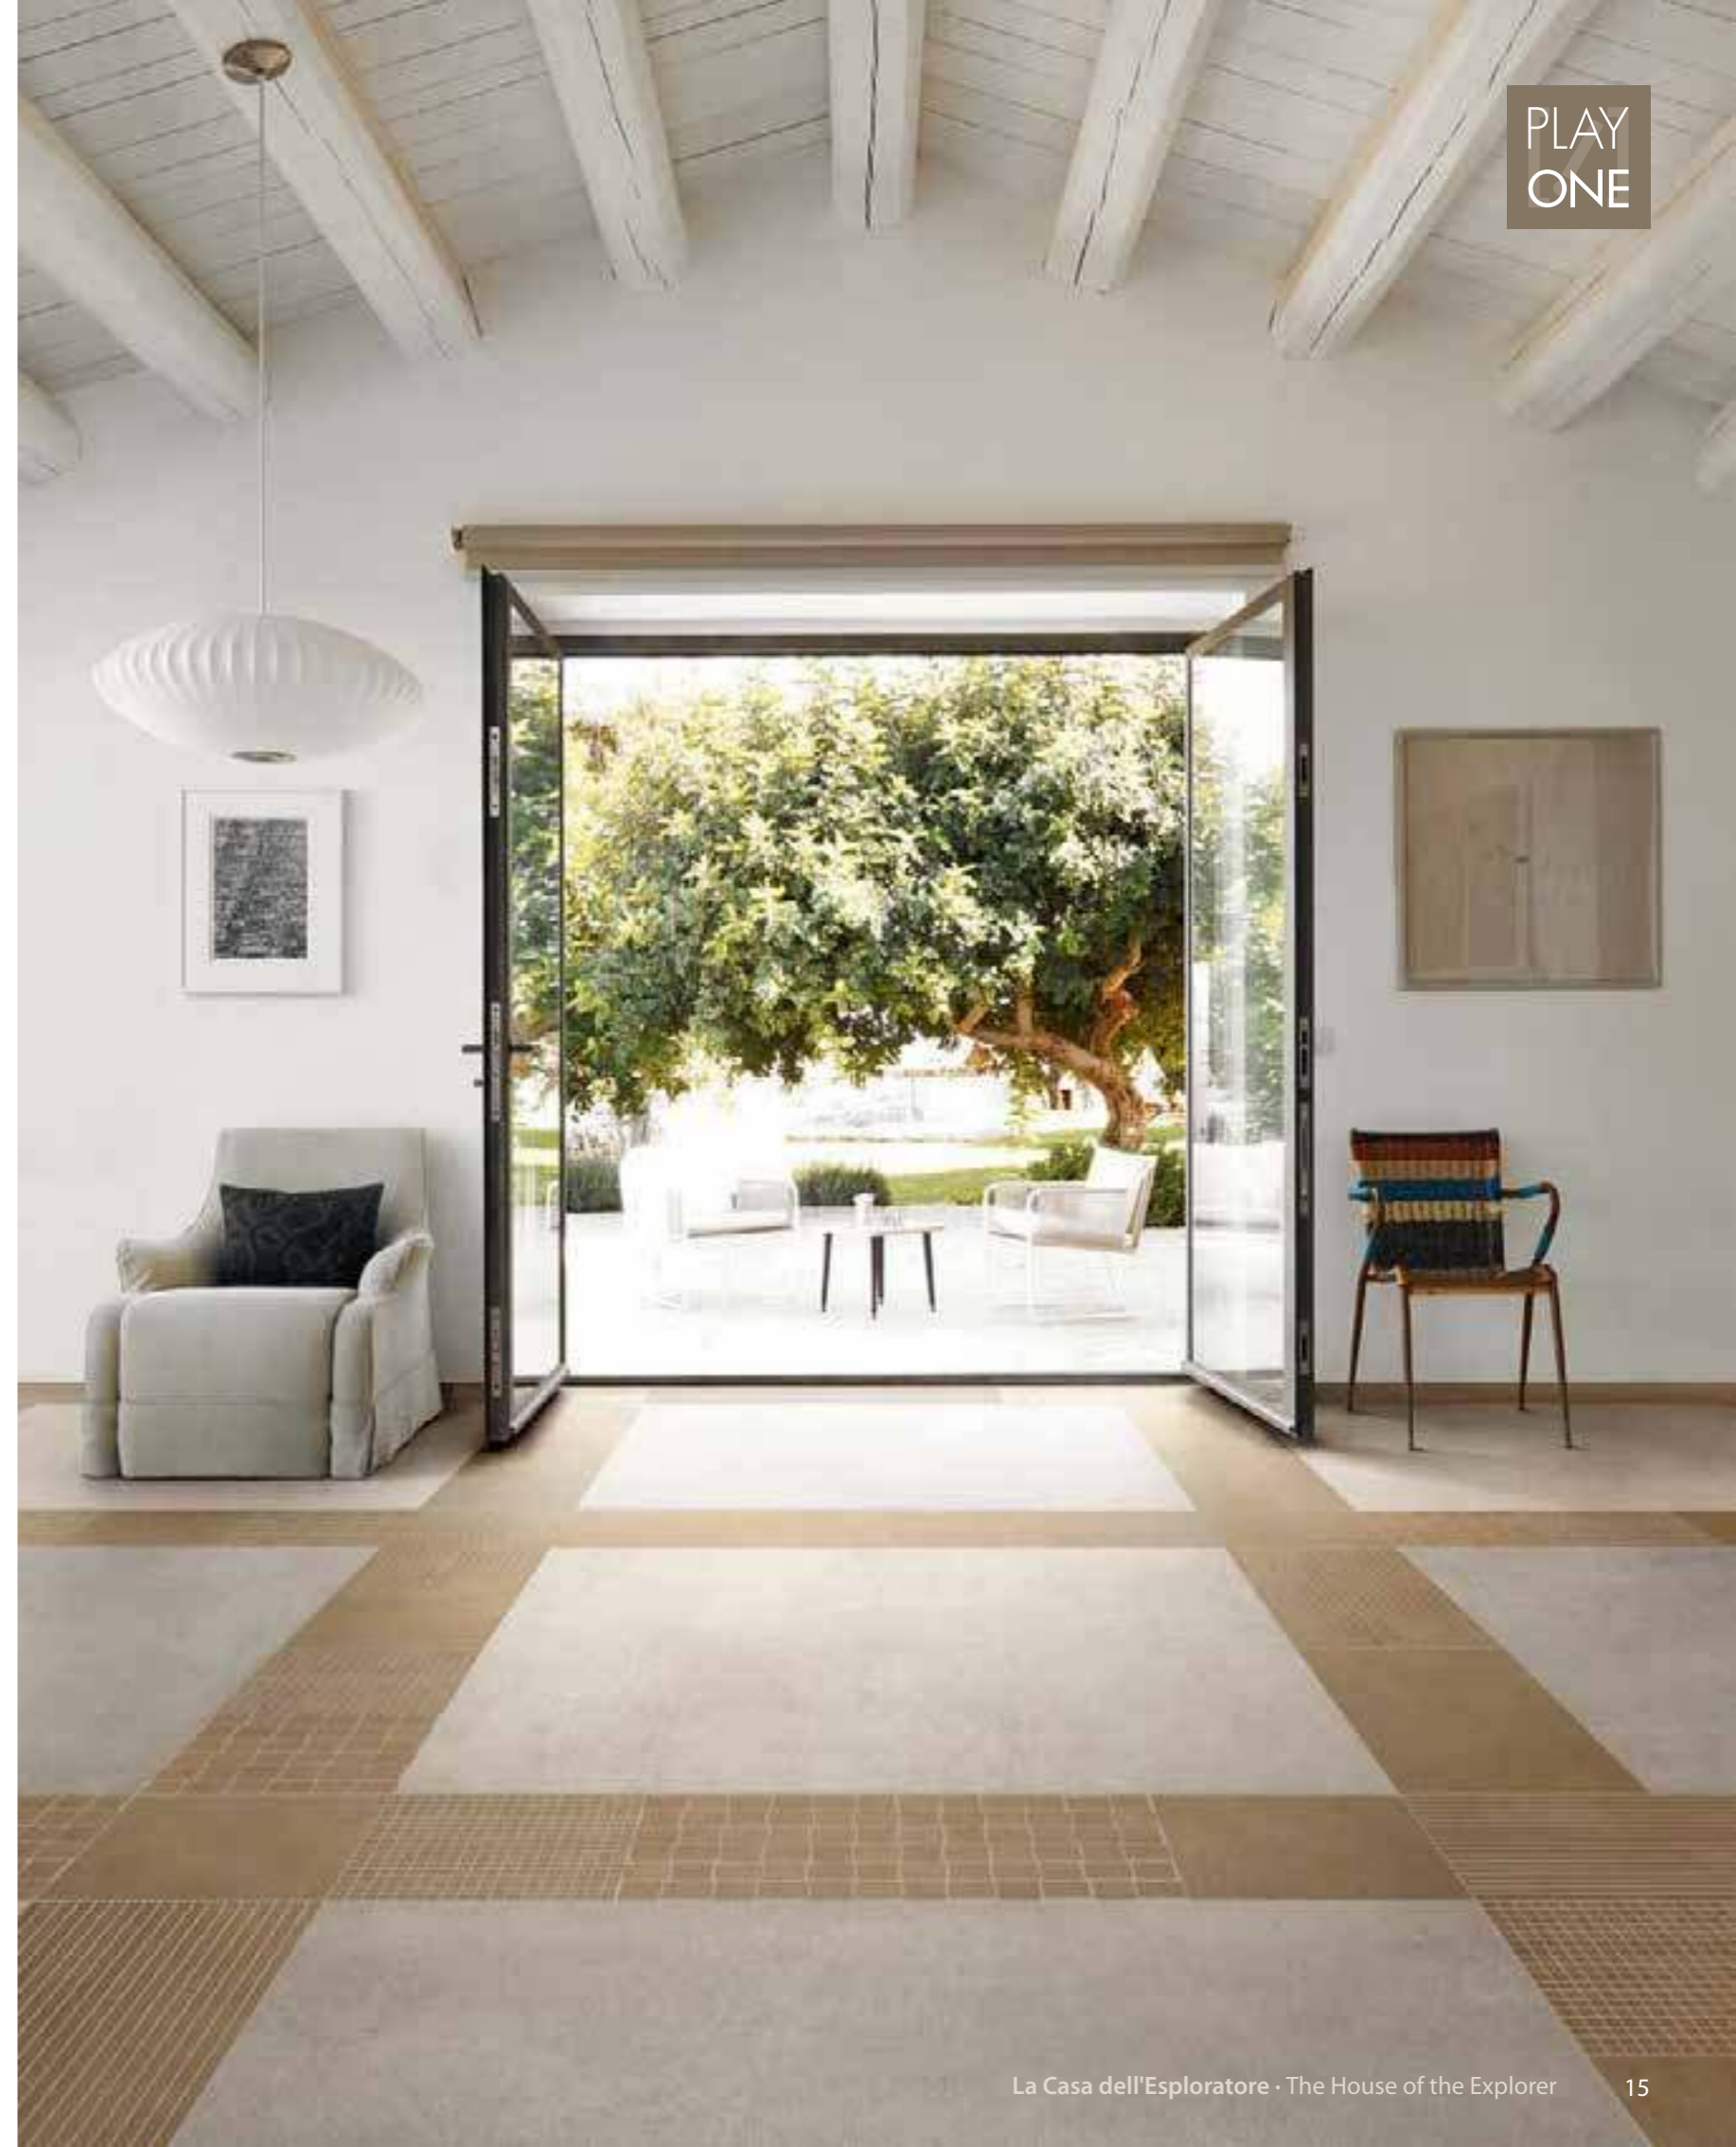

Soggiorno 1
Living room 1

FLOOR

Rope - White
120x120 cm

Beige
Stripes Mosaic 30x60 cm
30x60 cm
Mosaic 30x30 cm
Action mosaic 30x30 cm
30x30 cm

• **Interior Design** p. 101