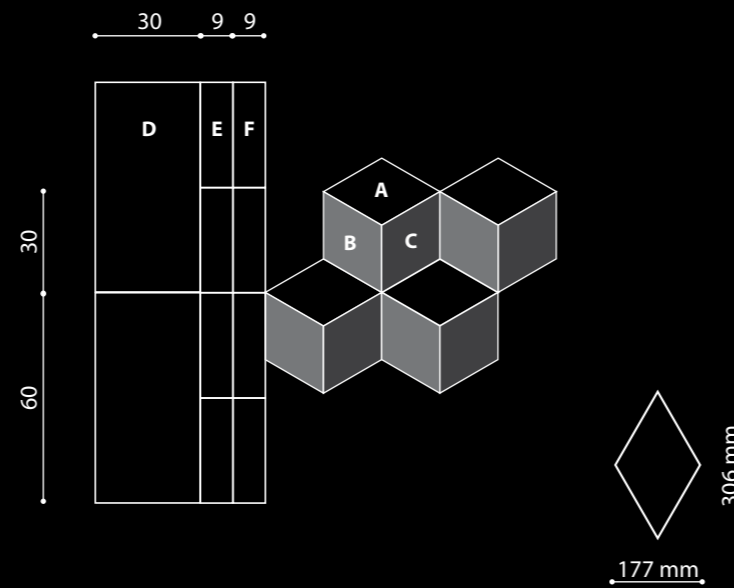

ALTRI FORMATI · OTHER SHAPES

C 15x60 cm · Concrete Graphite
D 15x60 cm · Concrete Ice

La Casa della Scrittrice · The House of the Writer

INGRESSO Scrittrice

p. 43

ENTRANCE Writer

LAYOUT 7.3

- A Diamond 18x18 cm · Concrete Graphite 33.33% · 12.30 pcs/sqm
- B Diamond 18x18 cm · Krea Snow 33.33% · 12.30 pcs/sqm
- C Diamond 18x18 cm · Concrete Ice 33.33% · 12.30 pcs/sqm