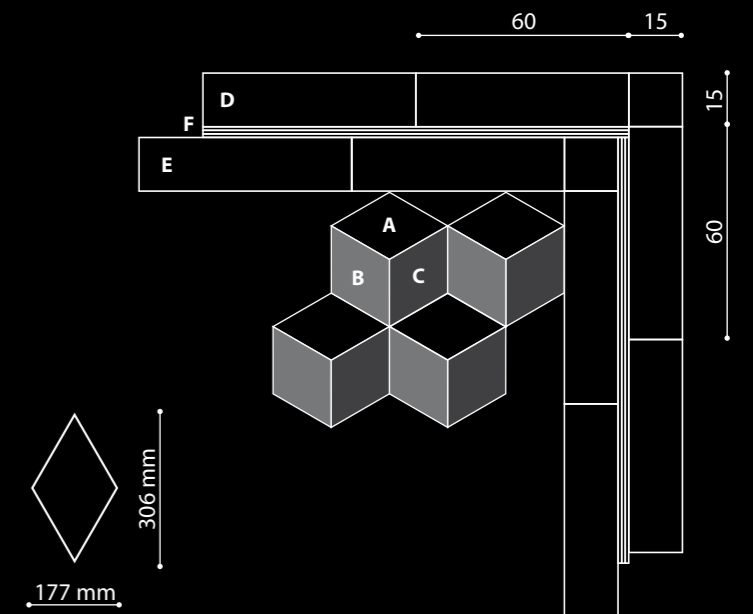

- A Skirting 7.5x120 cm · Concrete Ice
- B Circle Mosaic Big Mix 30x30 cm · Mix Concrete Ice / Concrete Graphite
- C 20x120 cm · Concrete Graphite

LAYOUT 7.3

- A Diamond 18x18 cm · Concrete Graphite 33.33% · 12.30 pcs/sqm
- B Diamond 18x18 cm · Concrete Ice 33.33% · 12.30 pcs/sqm
- C Diamond 18x18 cm · Concrete Snow 33.33% · 12.30 pcs/sqm