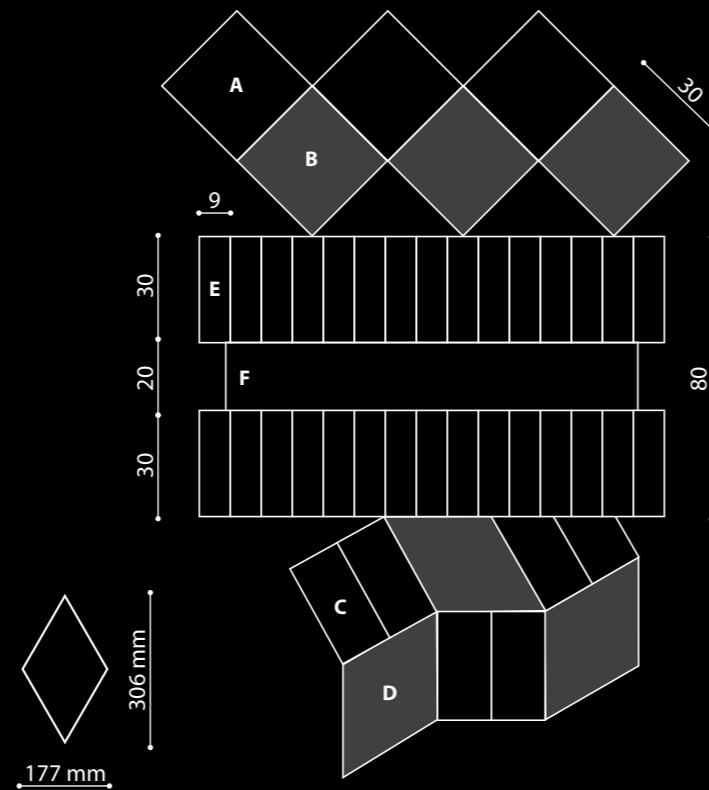

p. 83

ENTRANCE Musician

LAYOUT 1.2

A 30x30 cm · Krea Silver 50% · 5.6 pcs/sqm
B 30x30 cm · Krea Green 50% · 5.6 pcs/sqm

LAYOUT 13.2

C Brick 9x18 cm · Krea Silver 37% · 22.86 pcs/sqm
D Diamond 18x18 · Krea Red 63% · 11.43 pcs/sqm

ALTRI FORMATI · OTHER SHAPES

E Plate 9x30 cm · Krea Silver
F 20x120 cm · Krea Silver

STANZE Musicista

p. 85

ROOMS Musician