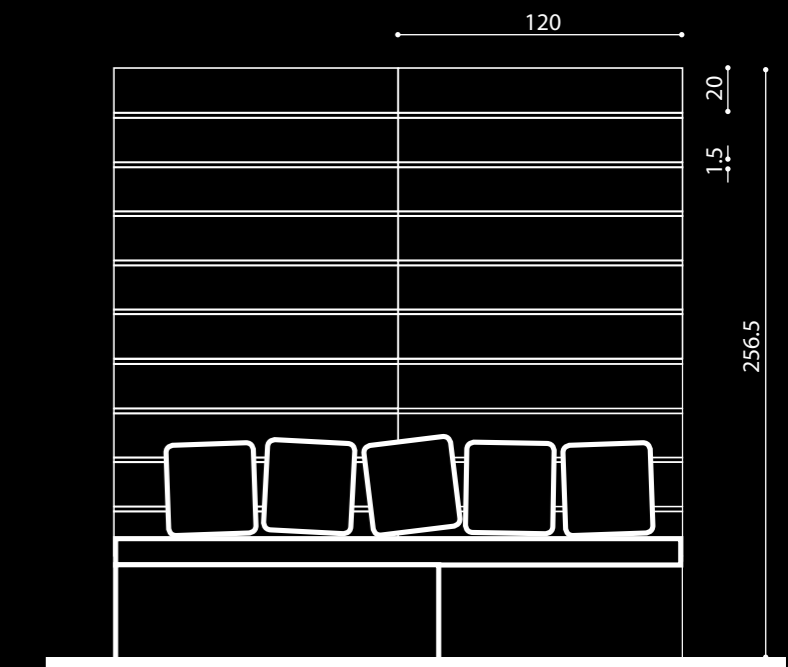

LAYOUT 14.3

- A 20x120 cm · Concrete Ice 31% · 1.3 pcs/sqm
- B 20x120 cm · Concrete Graphite 31% · 1.3 pcs/sqm
- C 20x120 cm · Concrete Smoke 31% · 1.3 pcs/sqm
- D Stripes Mosaic 15x120 cm · Concrete Beige [1 stripe 1.5x120 cm] 3.5% · 0.2 pcs/sqm
- E Stripes Mosaic 15x120 cm · Concrete Rope [1 stripe 1.5x120 cm] 3.5% · 0.2 pcs/sqm