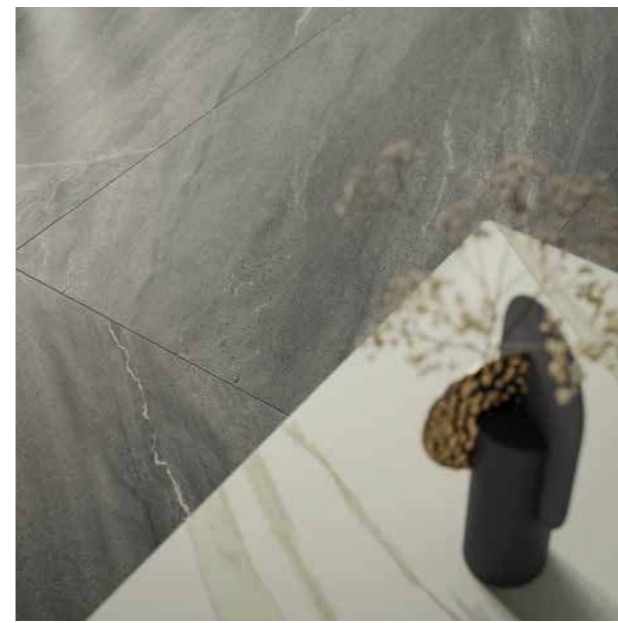

03

01 Метрополис Графит Дарк 80x160 см
Metropolis Graphite Dark 80x160 cm

02 Метрополис Графит Дарк 80x160 см
Metropolis Graphite Dark 80x160 cm

03 Метрополис Графит Дарк 80x160 см
Metropolis Graphite Dark 80x160 cm