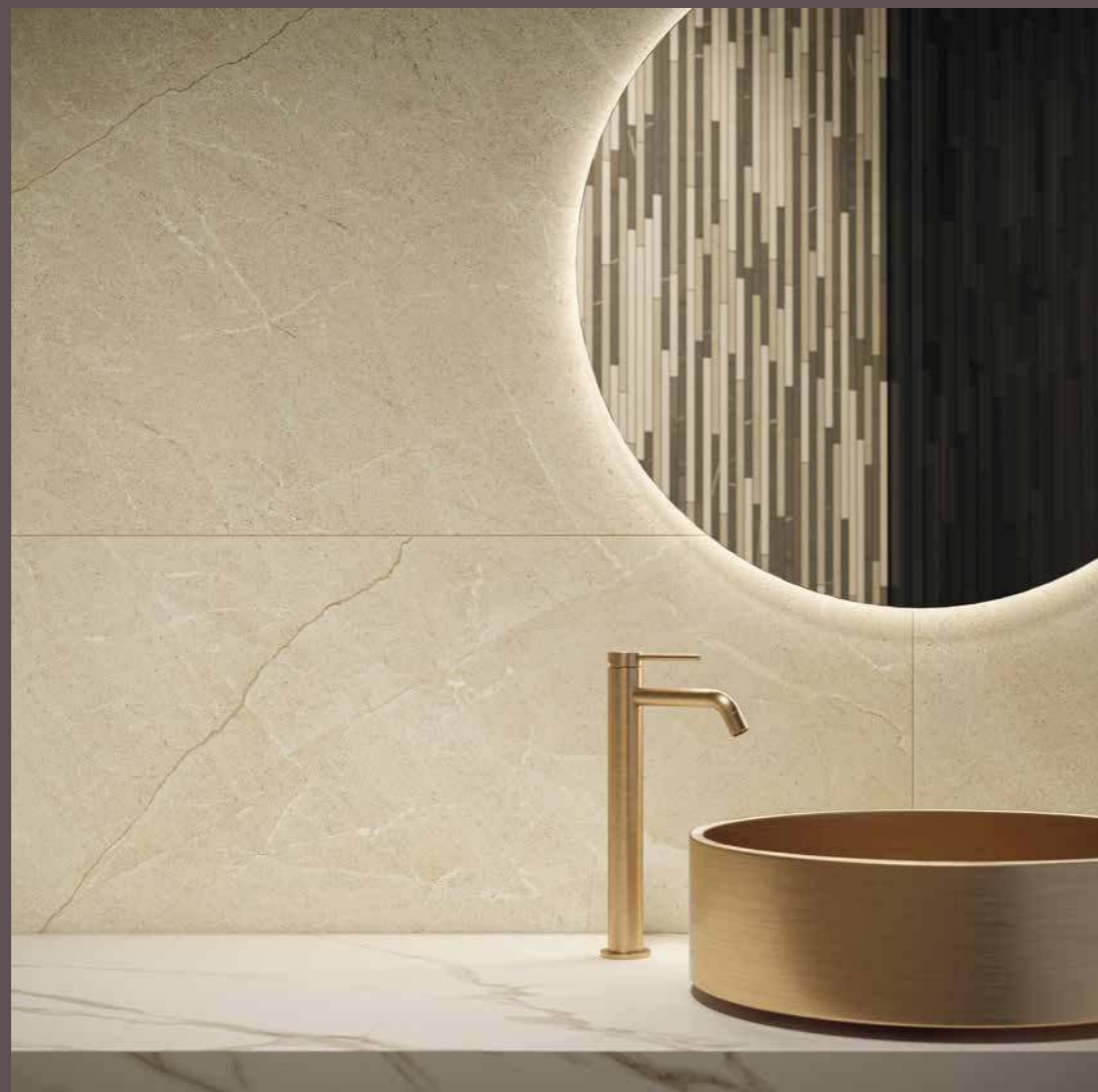

ДЕЗЕРТ БЕЖ – ГЛАВНЫЙ ЭЛЕМЕНТ В ДИЗАЙНЕ ЭТОЙ РОСКОШНОЙ ВАННОЙ КОМНАТЫ. ИЗВЕСТНЯК ПЕСЧАНО-КРЕМОВОГО ОТТЕНКА С НЕЖНЫМИ ПРОЖИЛКАМИ СОЗДАЁТ В ПОМЕЩЕНИИ НЕВЕРОЯТНО ТЁПЛУЮ И УЮТНУЮ АТМОСФЕРУ. ИДЕАЛЬНЫЙ БЕЖЕВЫЙ ЦВЕТ В СОВРЕМЕННОМ ПРОЧТЕНИИ.

DESERT BEIGE È IL PROTAGONISTA DI QUESTA ESCLUSIVA SALA DA BAGNO SIA A PAVIMENTO CHE A RIVESTIMENTO. UN LIMESTONE CON FONDO COLOR CREMA SABBIOSO DALLE VENATURE SINUOSE CHE SPRIGIONA IL MASSIMO CALORE. TONALITÀ BEIGE DALLA CONNOTAZIONE SUPER CONTEMPORANEA.

DESERT BEIGE IS THE KEY TO THIS EXCLUSIVE BATHROOM, FEATURED ON BOTH THE FLOOR AND WALLS. A LIMESTONE WITH A SANDY CREAM-COLOURED BACKGROUND AND SINUOUS VEINING GIVING OFF A SENSATION OF GREAT WARMTH. HUES OF BEIGE IN SUPER-CONTEMPORARY STYLE.