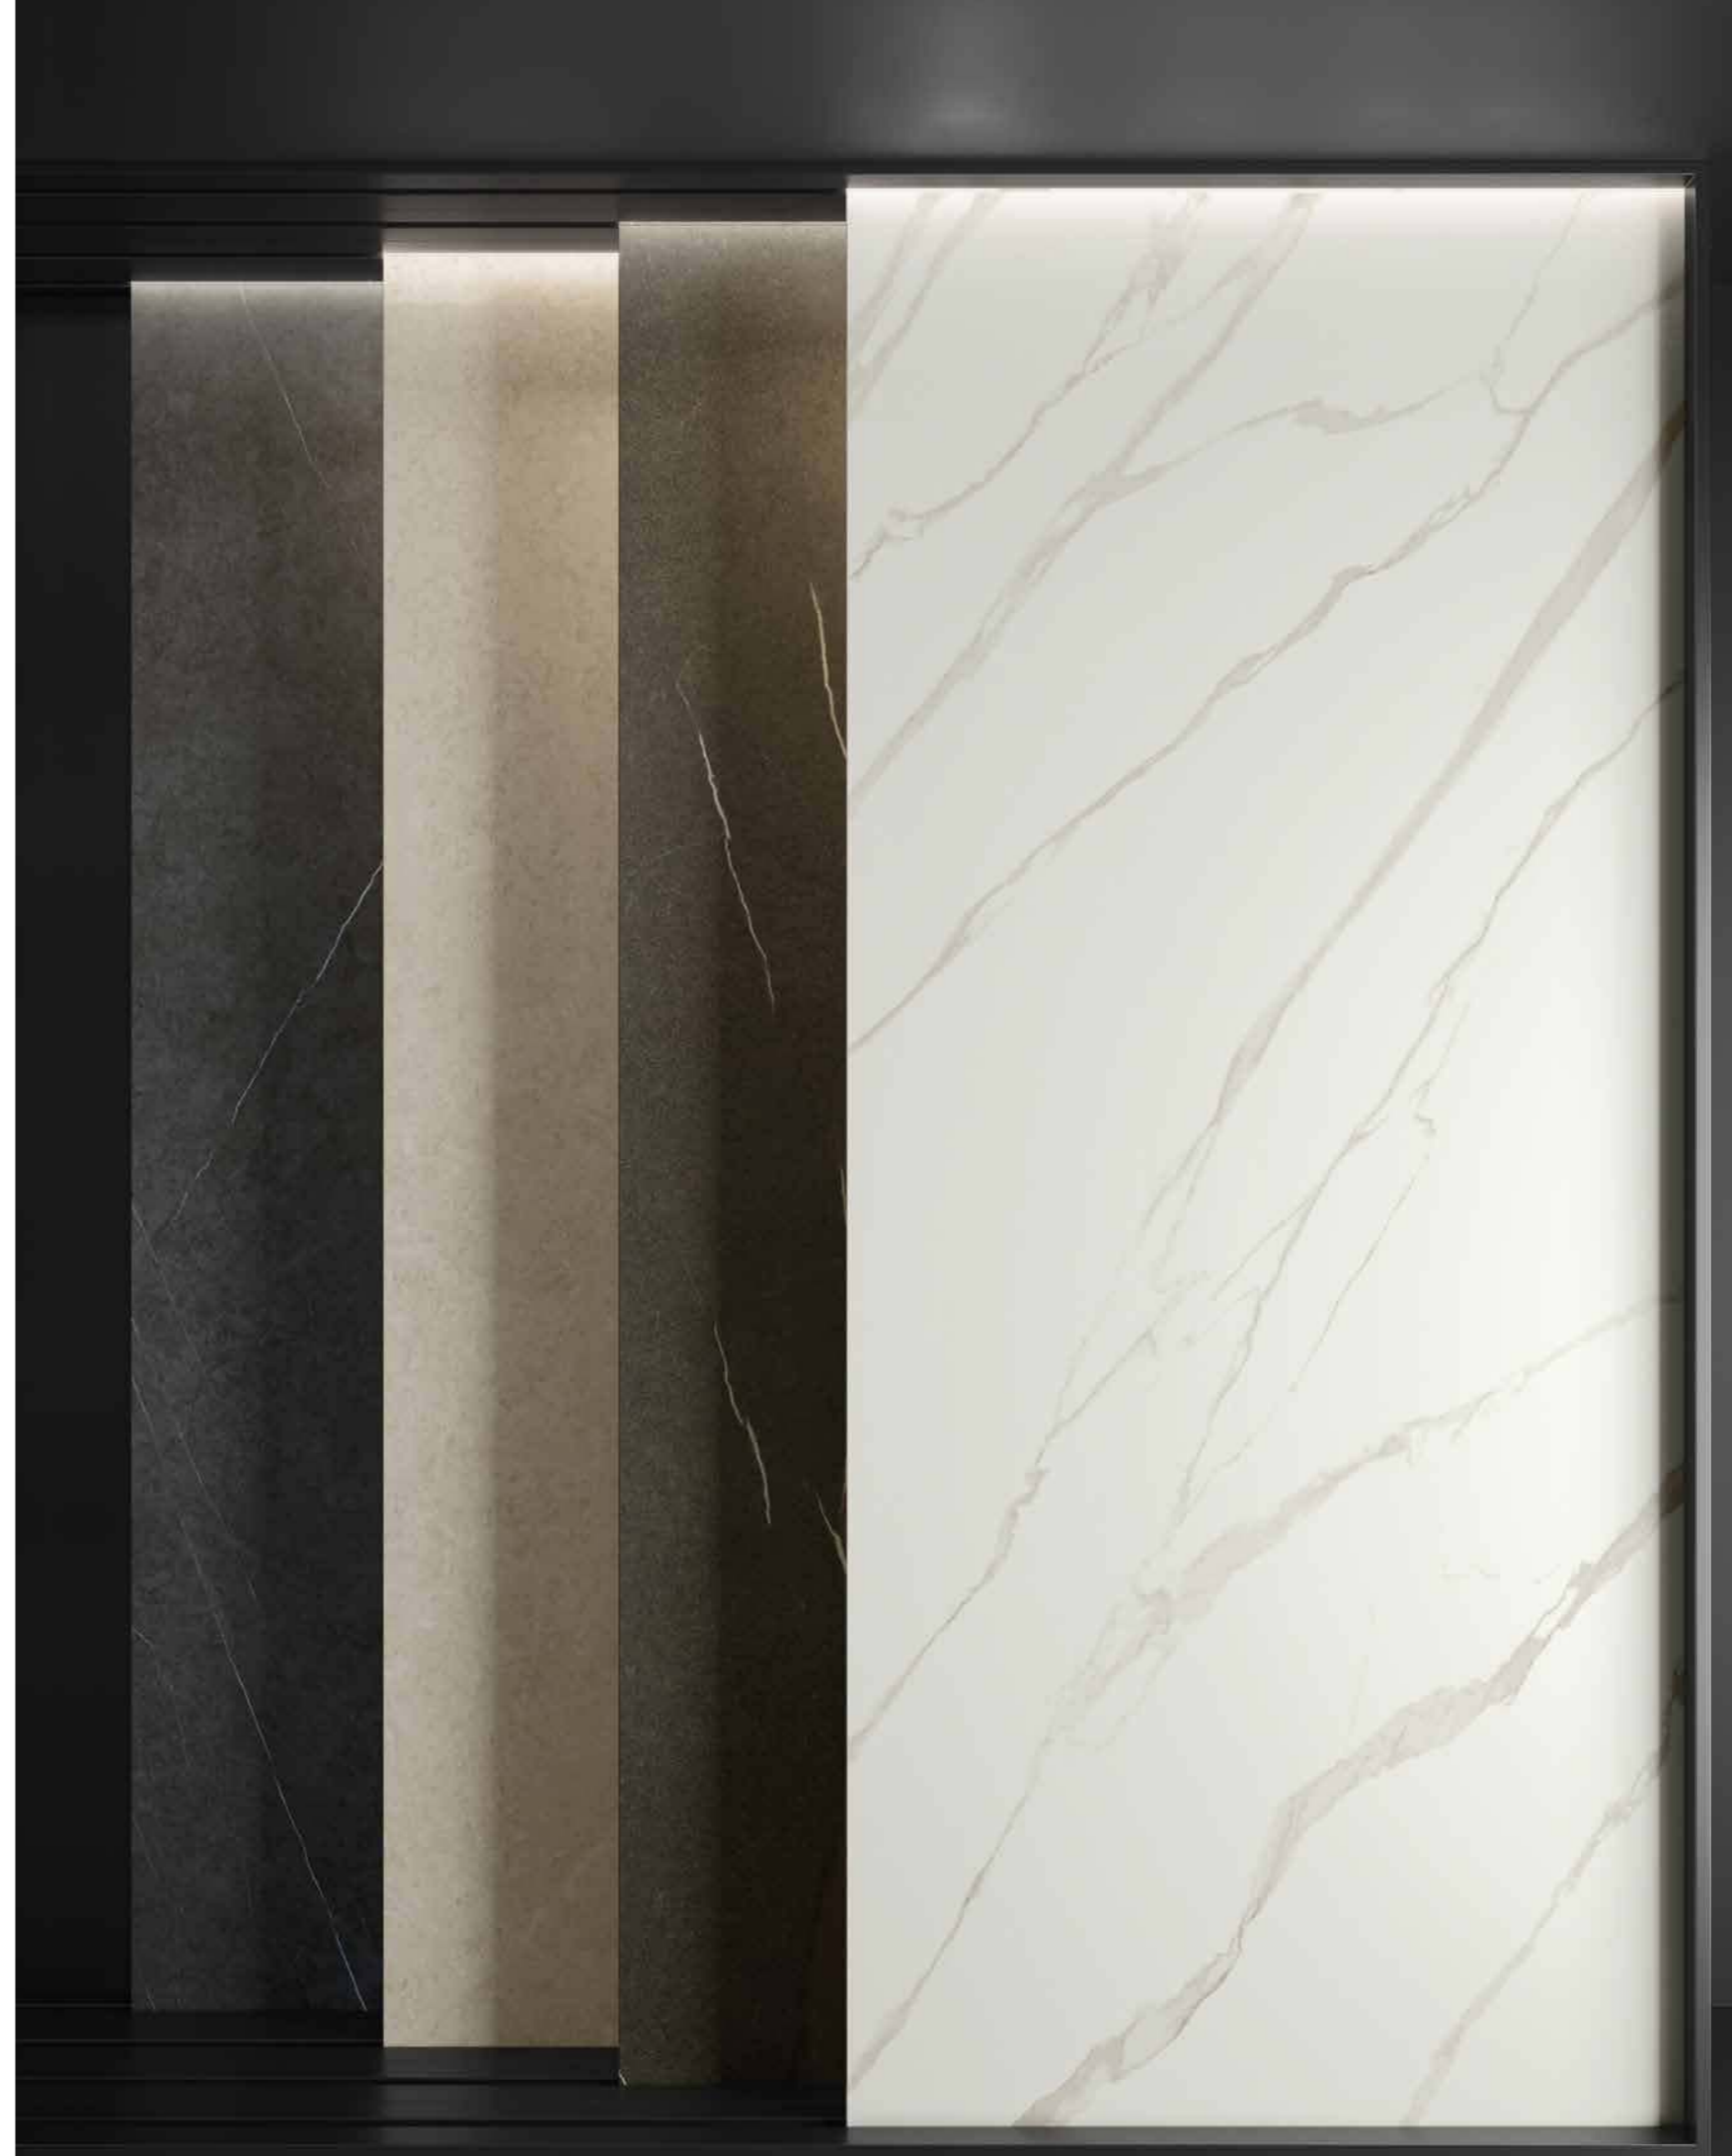

GRANDI LASTRE,
MASSIMA VERSATILITÀ

УНИВЕРСАЛЬНОСТЬ МАКСИ-ФОРМАТА

Calacatta Gold, Royal Ivory, Arcadia Brown e Imperial Black.
Sono i 4 colori Metropolis disponibili nel formato 120x278. Grandi lastre ideali da posare come rivestimento, perfette come ambientazione di una doccia o da utilizzare per il top della cucina. Meno fughe, più compattezza, fascino assoluto.

Калакатта Голд, Роял Айвори, Аркадия Браун и Империял Блэк — четыре цвета коллекции доступны в макси-формате 120x278. Этот формат идеально подходит для облицовки стен, оформления душевых или изготовления кухонных столешниц. Минимум швов, максимум практичности и бескомпромиссная эстетика.

LARGE SLABS,
MAXIMUM VERSATILITY

Calacatta Gold, Royal Ivory, Arcadia Brown and Imperial Black.
These are the 4 Metropolis colours available in the 120x278 size. Large slabs ideal for installing on walls, perfect as a setting for a shower or as a kitchen worktop. Fewer joints, more compact, absolute charm.