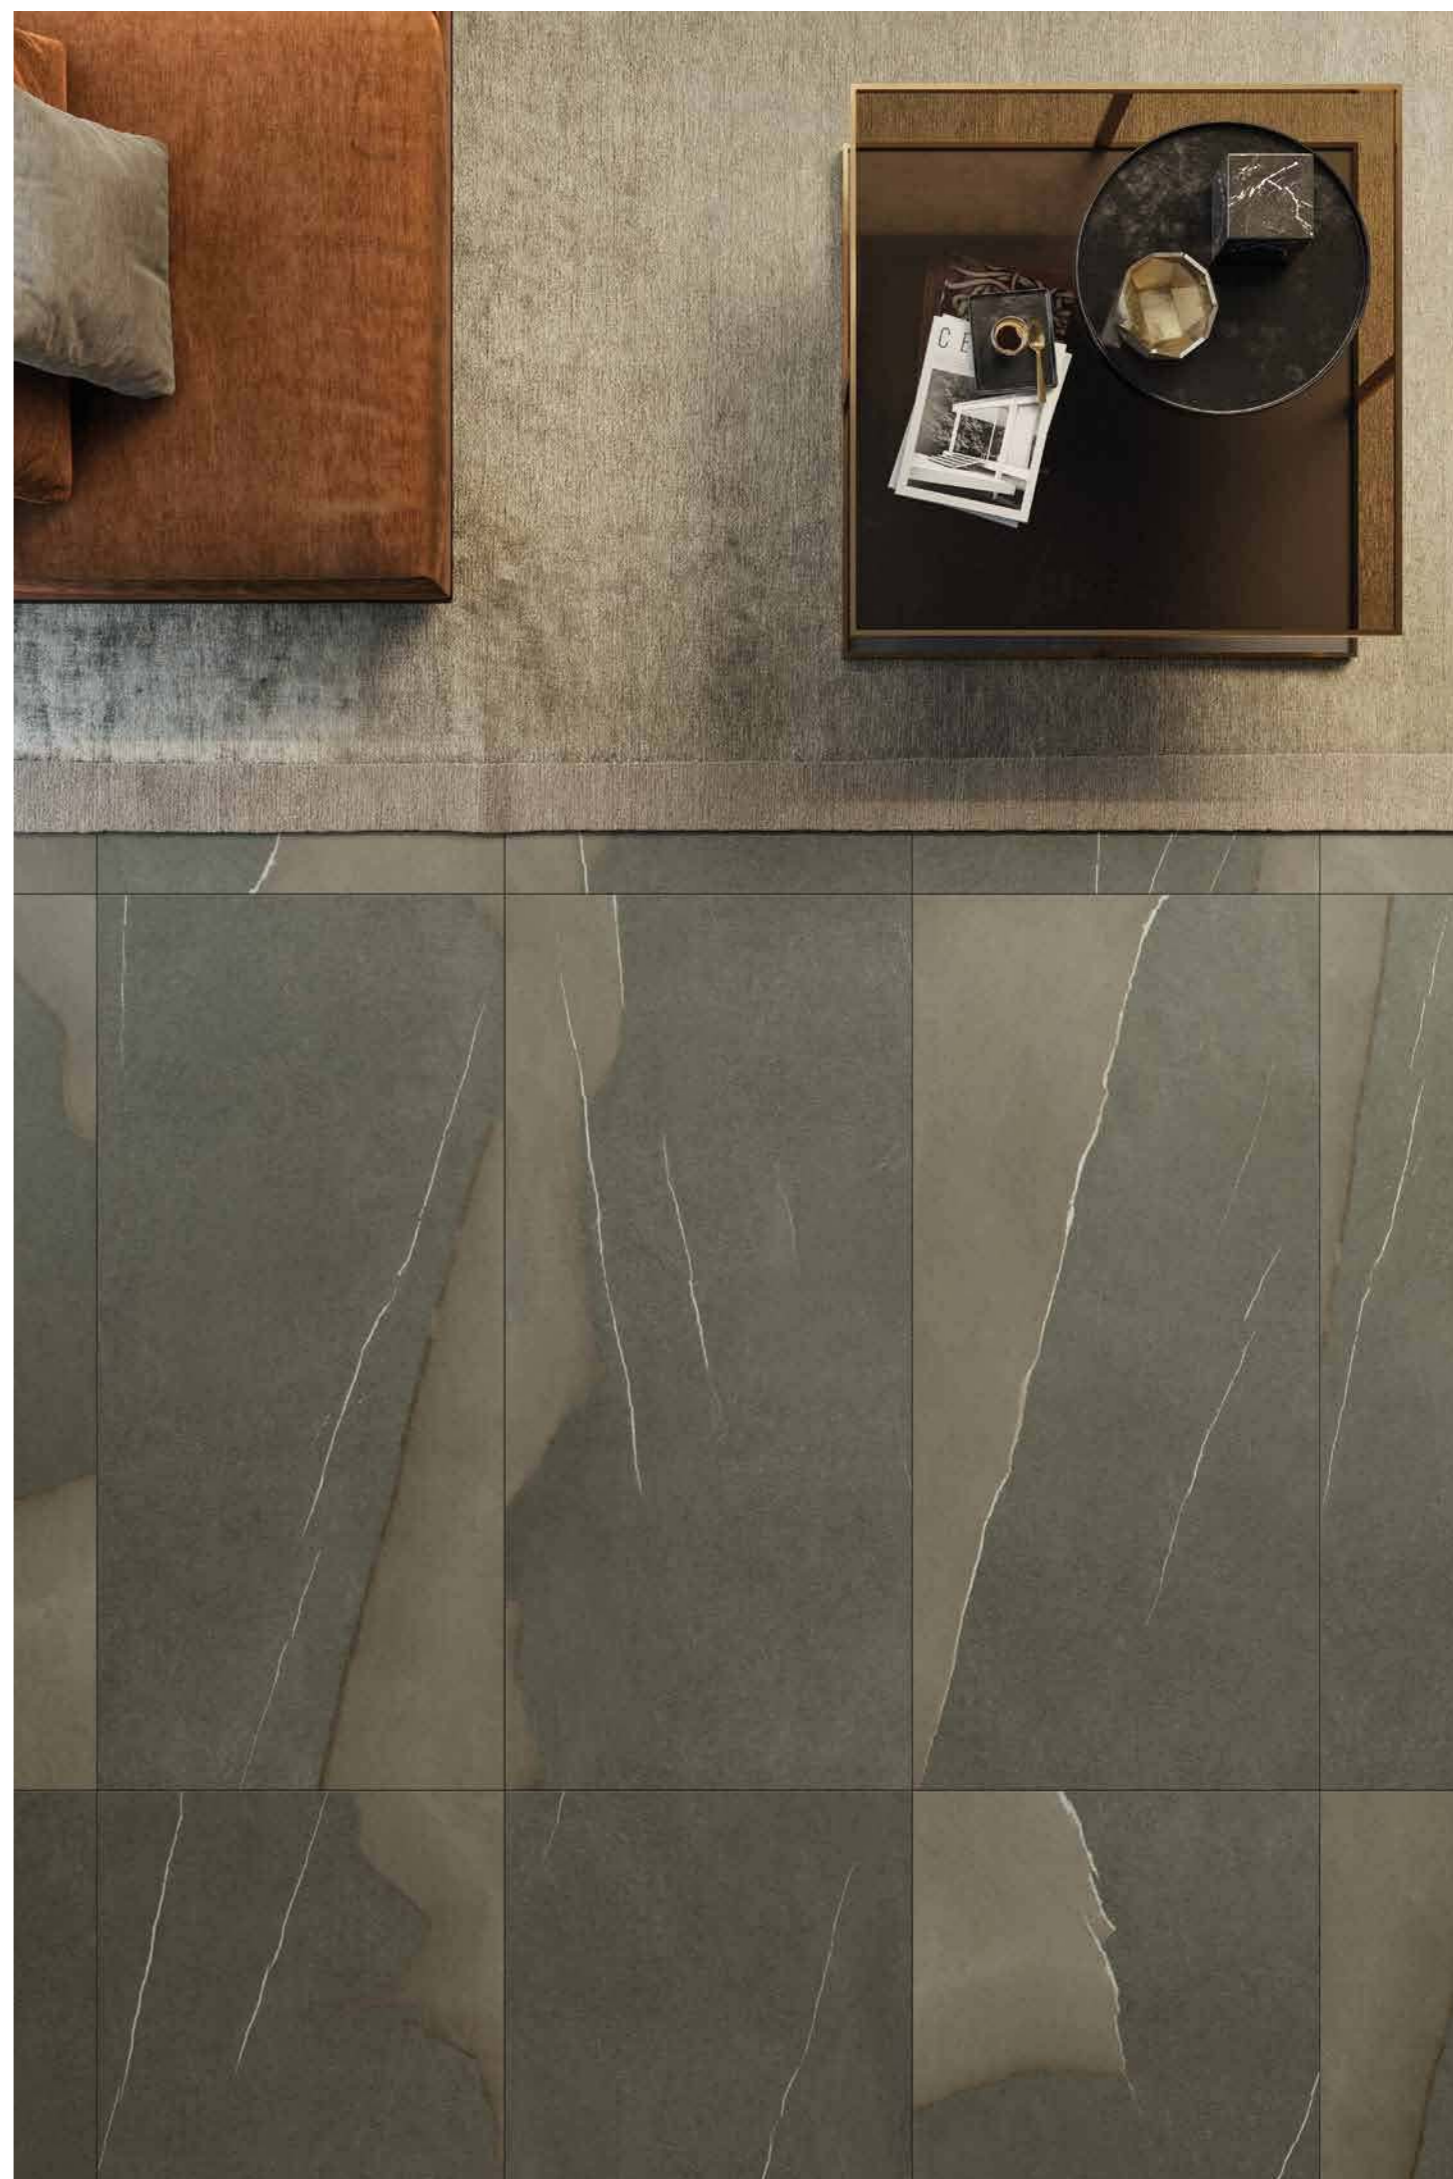

01

- 01 Метрополис Аркадия Браун 120x278 см
  Metropolis Arcadia Brown 120x278 cm
- 02 Метрополис Аркадия Браун 80x160 см
  Metropolis Arcadia Brown 80x160 cm
- 03 Метрополис Аркадия Браун 80x160 см
  Metropolis Arcadia Brown 80x160 cm

02

03