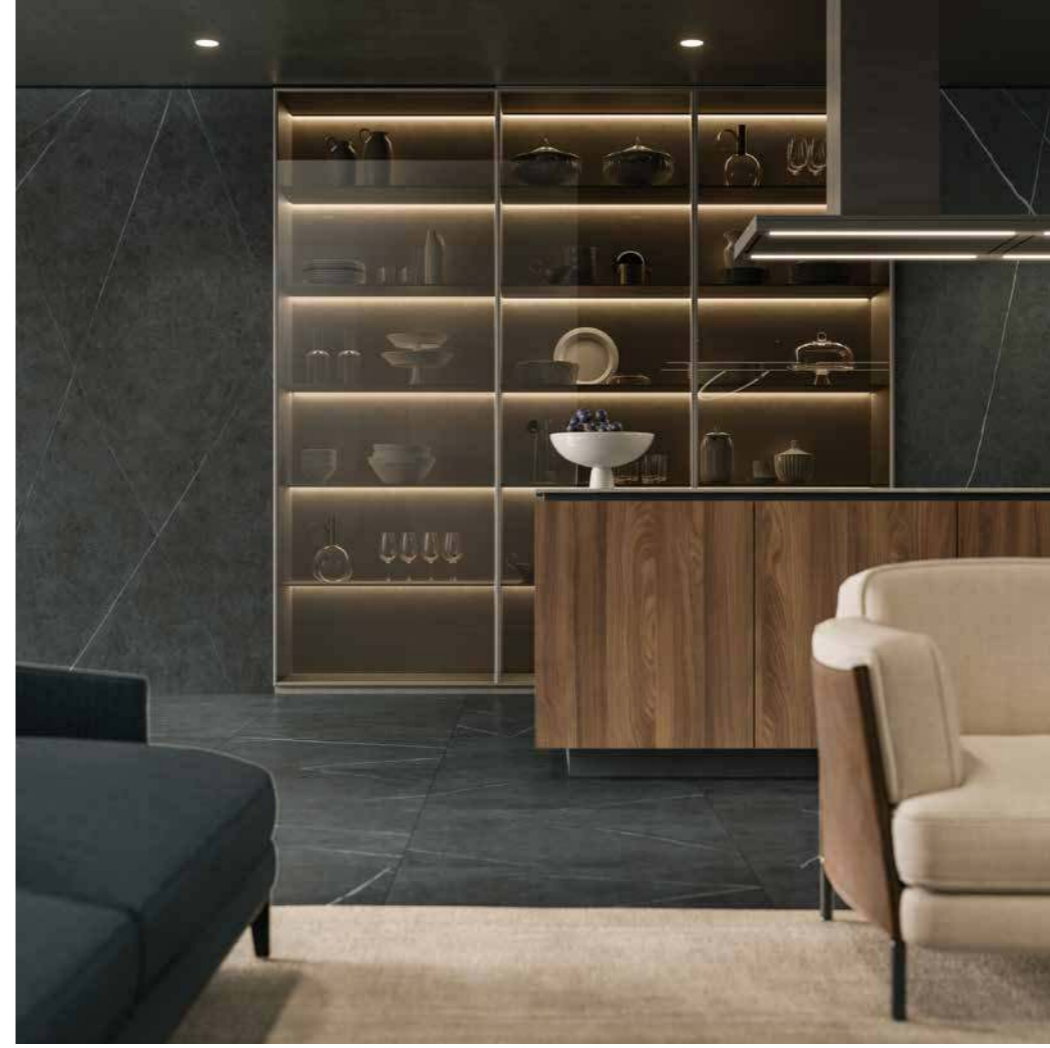

03

01 Метрополис Империял Блэк 80x80 см
Metropolis Imperial Black 80x80 cm

02 Метрополис Империял Блэк 80x80 см
Metropolis Imperial Black 80x80 cm

03 Метрополис Империял Блэк 80x80 см • Метрополис Империял Блэк 120x278 см
Metropolis Imperial Black 80x80 cm • Metropolis Imperial Black 120x278 cm