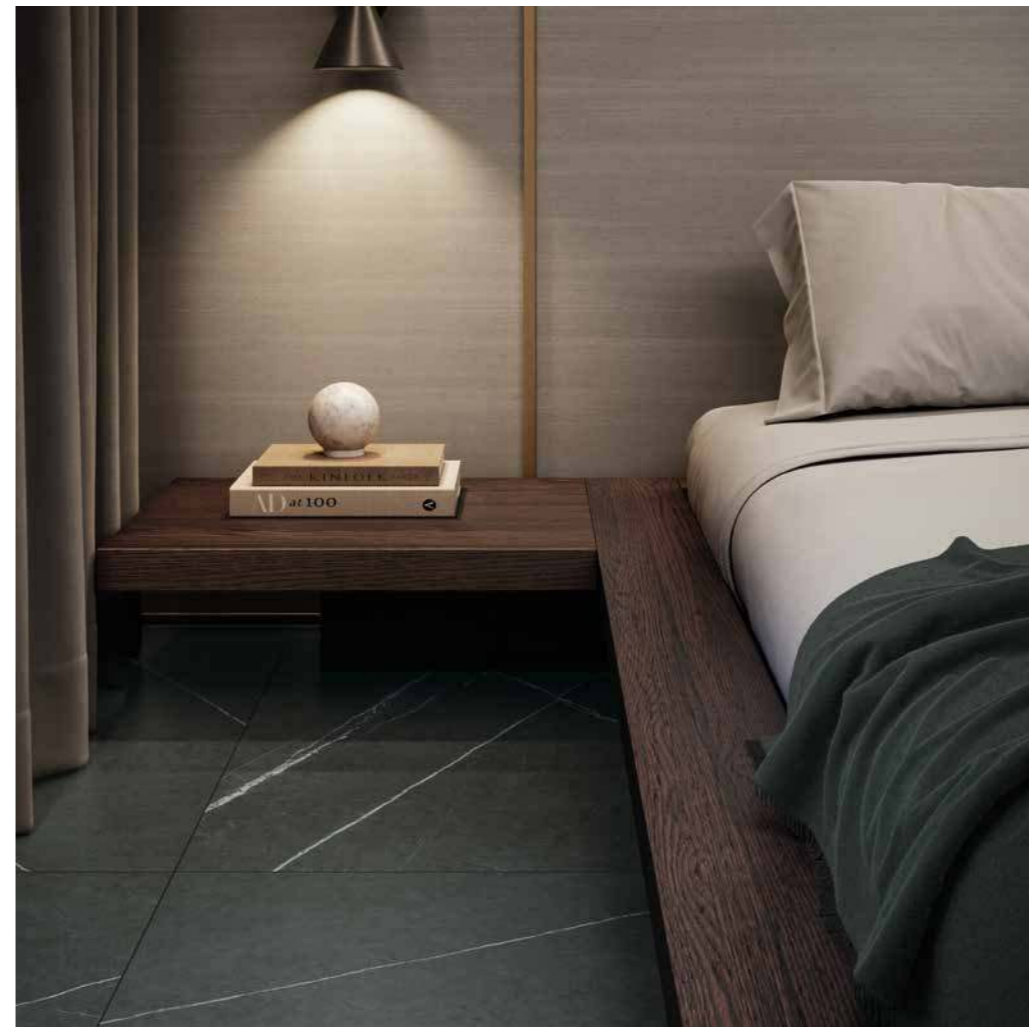

03

01 Метрополис Империял Блэк 60x120 см
Metropolis Imperial Black 60x120 cm

02 Метрополис Империял Блэк 60x120 см
Metropolis Imperial Black 60x120 cm

03 Метрополис Империял Блэк 60x120 см
Metropolis Imperial Black 60x120 cm