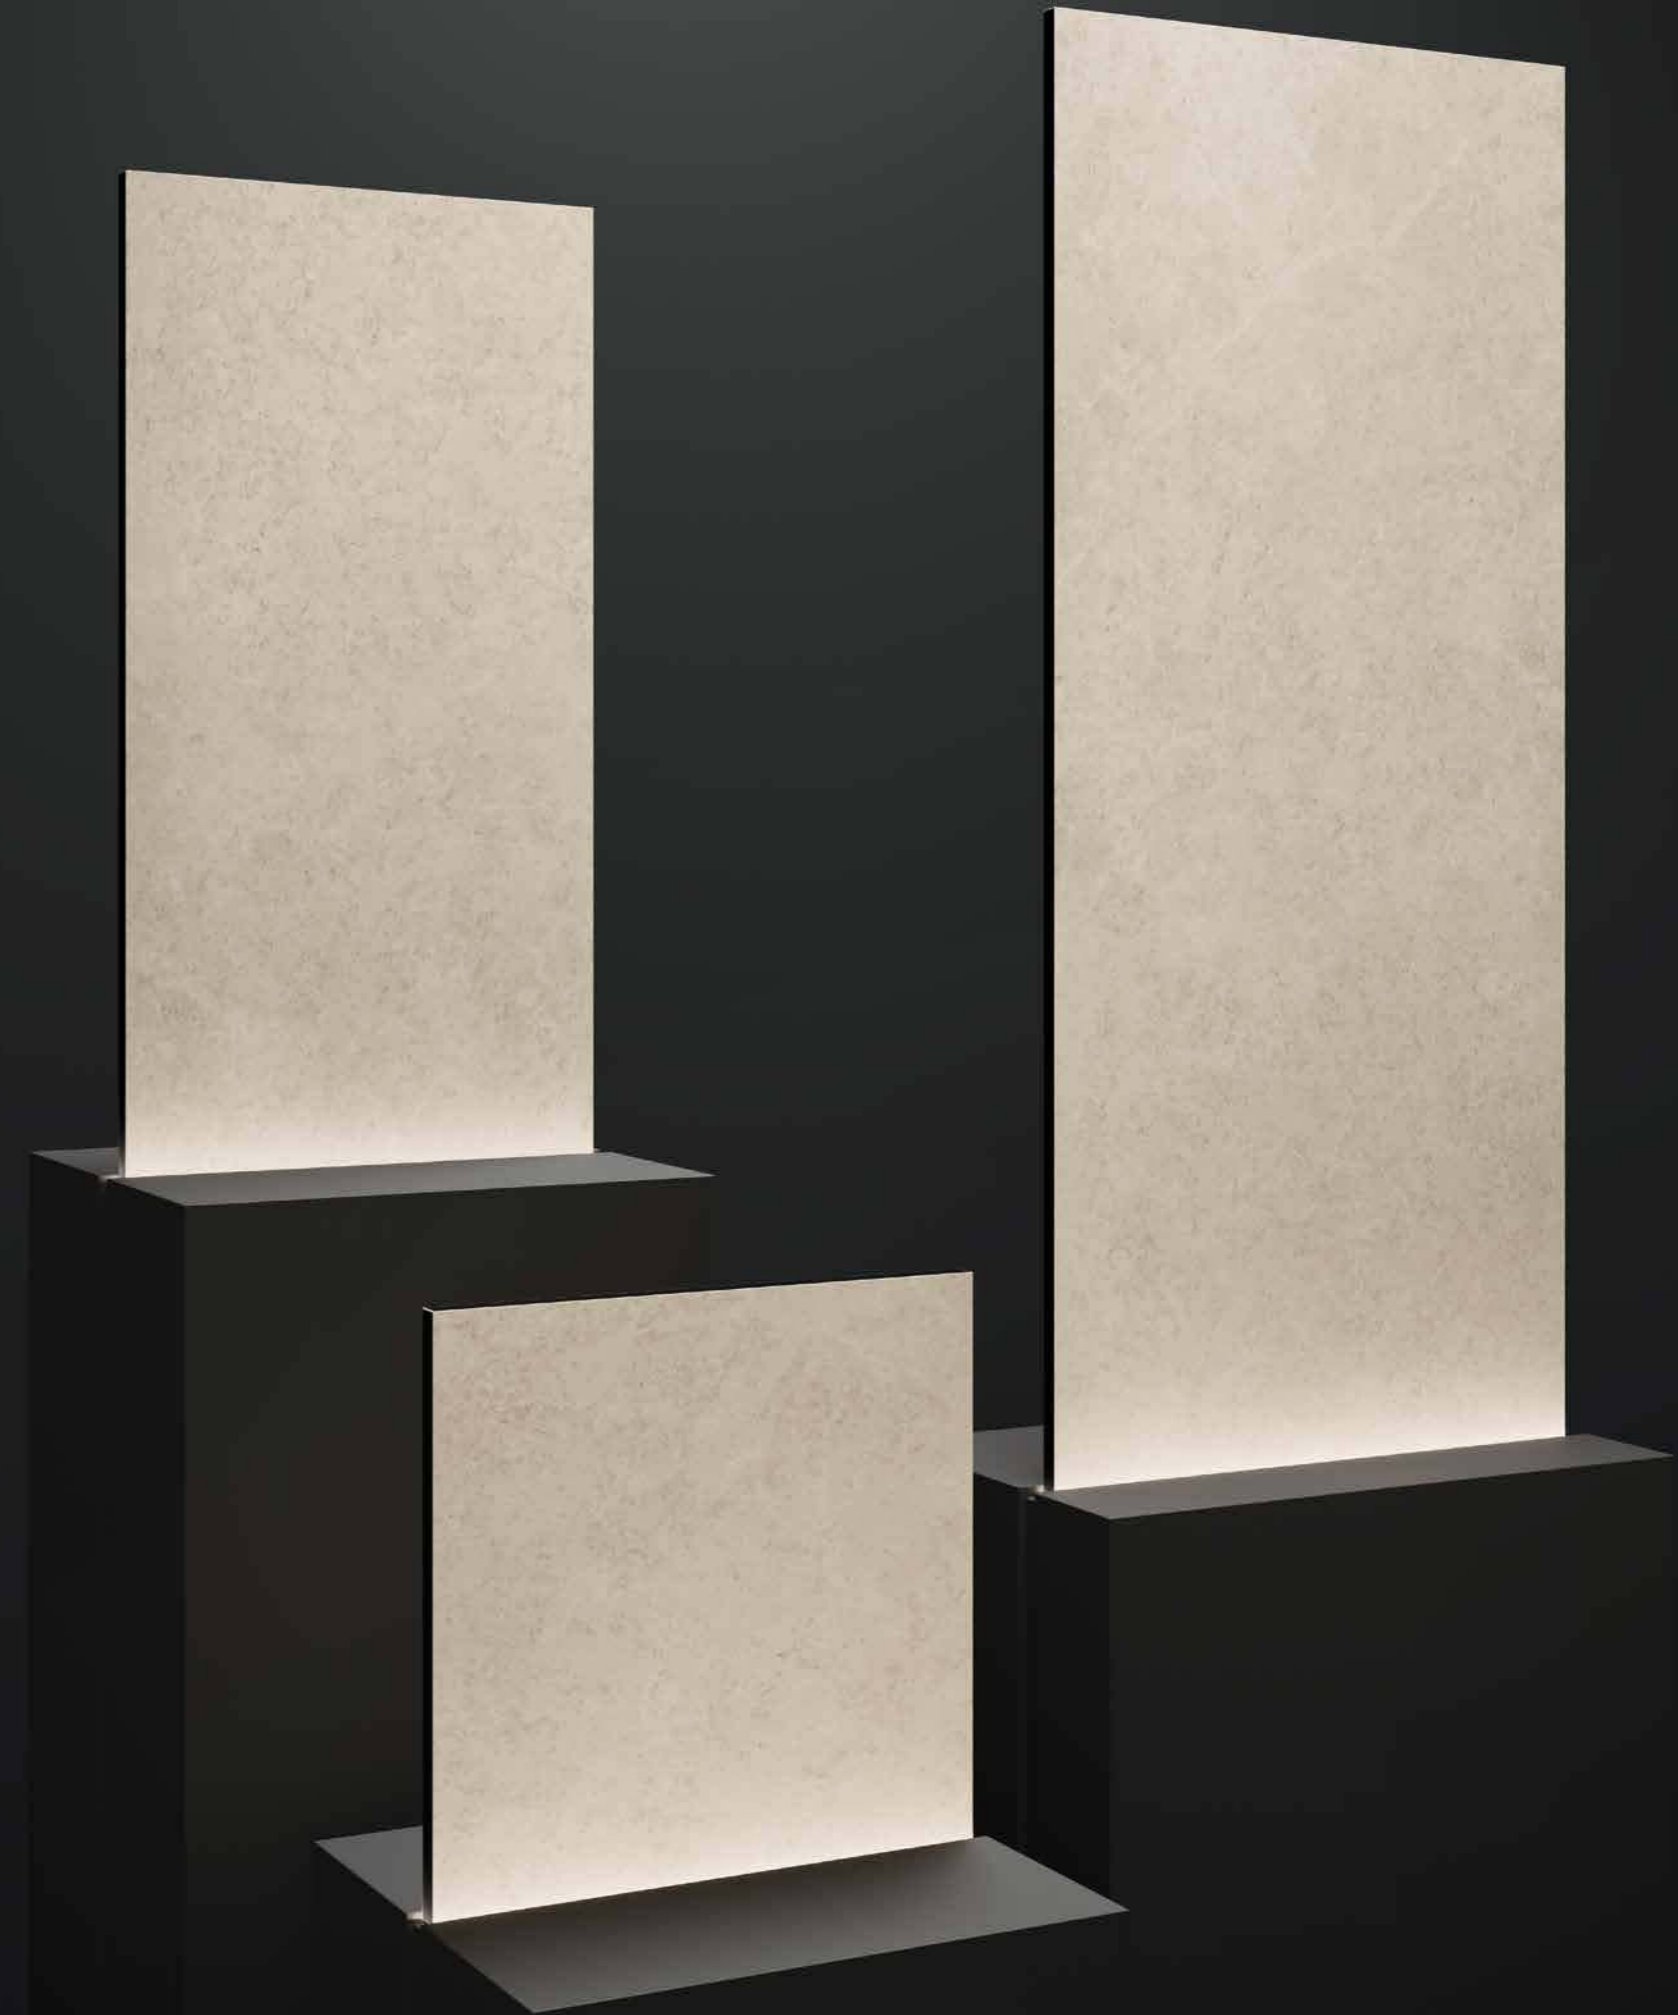

НОВОЕ ИЗМЕРЕНИЕ ЭСТЕТИКИ

Per la prima volta nella storia di una collezione di pietre Italon, Metropolis propone l'intera gamma di colori, oltre che sul classico formato 60x120, anche in versione 80x160 e sul quadrato 80x80. Formati adatti sia a pavimento che a rivestimento o a un total look di impatto. Da un living a un bagno, per uso residenziale e commerciale. Grande versatilità grazie alla finitura naturale: ultra resistente e facile da pulire.

Впервые в истории «каменных» коллекций Italon, все цвета Metropolis доступны не только в классическом формате 60x120, но и в крупном 80x160 и квадратном 80x80. Они идеально подходят для облицовки пола и стен и создания эффектных интерьеров в стиле total look. Долговечность и простота в уходе, свойственные натуральной поверхности керамогранита, делают коллекцию безупречным вариантом для оформления любых пространств: от гостиных до ванных комнат в жилых или общественных контекстах.

For the first time in the history of an Italon stone collection, Metropolis offers the entire range of colours in the 80x160 version and on the 80x80 square as well as on the classic 60x120 size. Sizes suitable for both floors and walls to give maximum impact. From a living room to a bathroom, for residential and commercial use. Great versatility thanks to the natural finish: ultra-resistant and easy to clean.