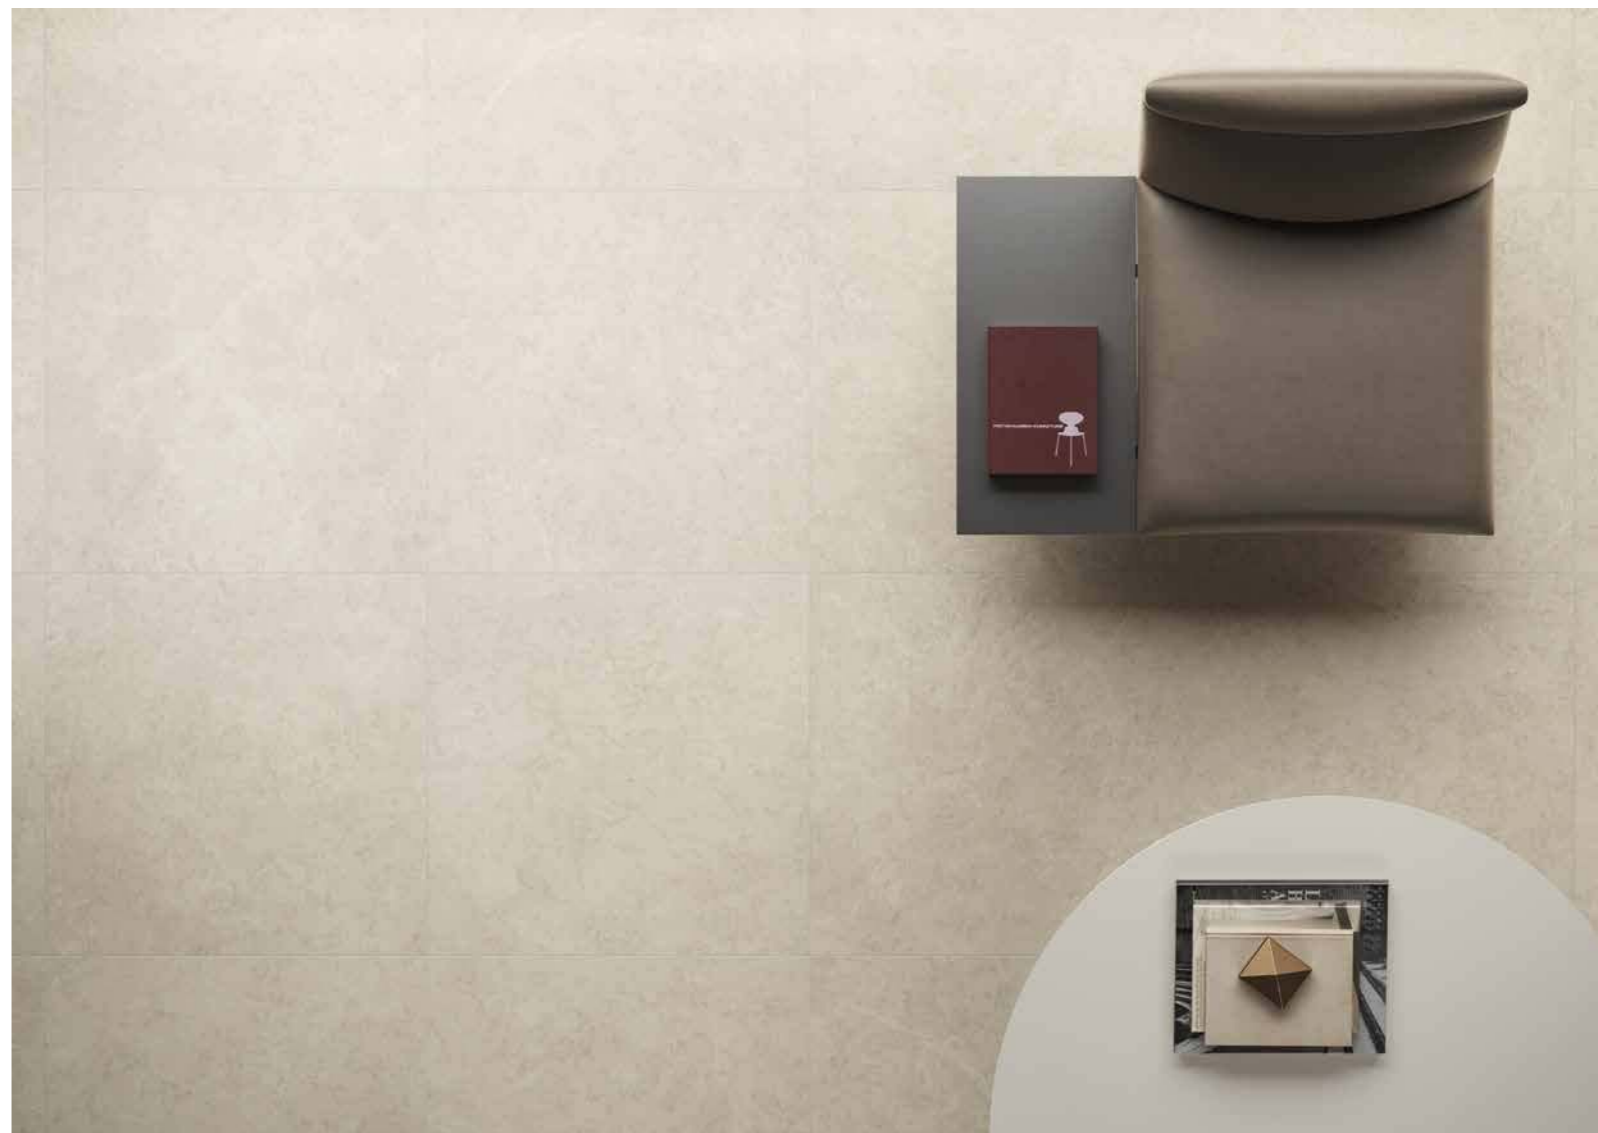

01 Метрополис Роял Айвори 80x80 см
Metropolis Royal Ivory 80x80 cm

02 Метрополис Роял Айвори 80x80 см • Метрополис Гласс Паудер Локс и Рет. 80x160 см
Metropolis Royal Ivory 80x80 cm • Metropolis Glass Powder Lux e Ret. 80x160 cm

03 Метрополис Роял Айвори 80x80 см
Metropolis Royal Ivory 80x80 cm