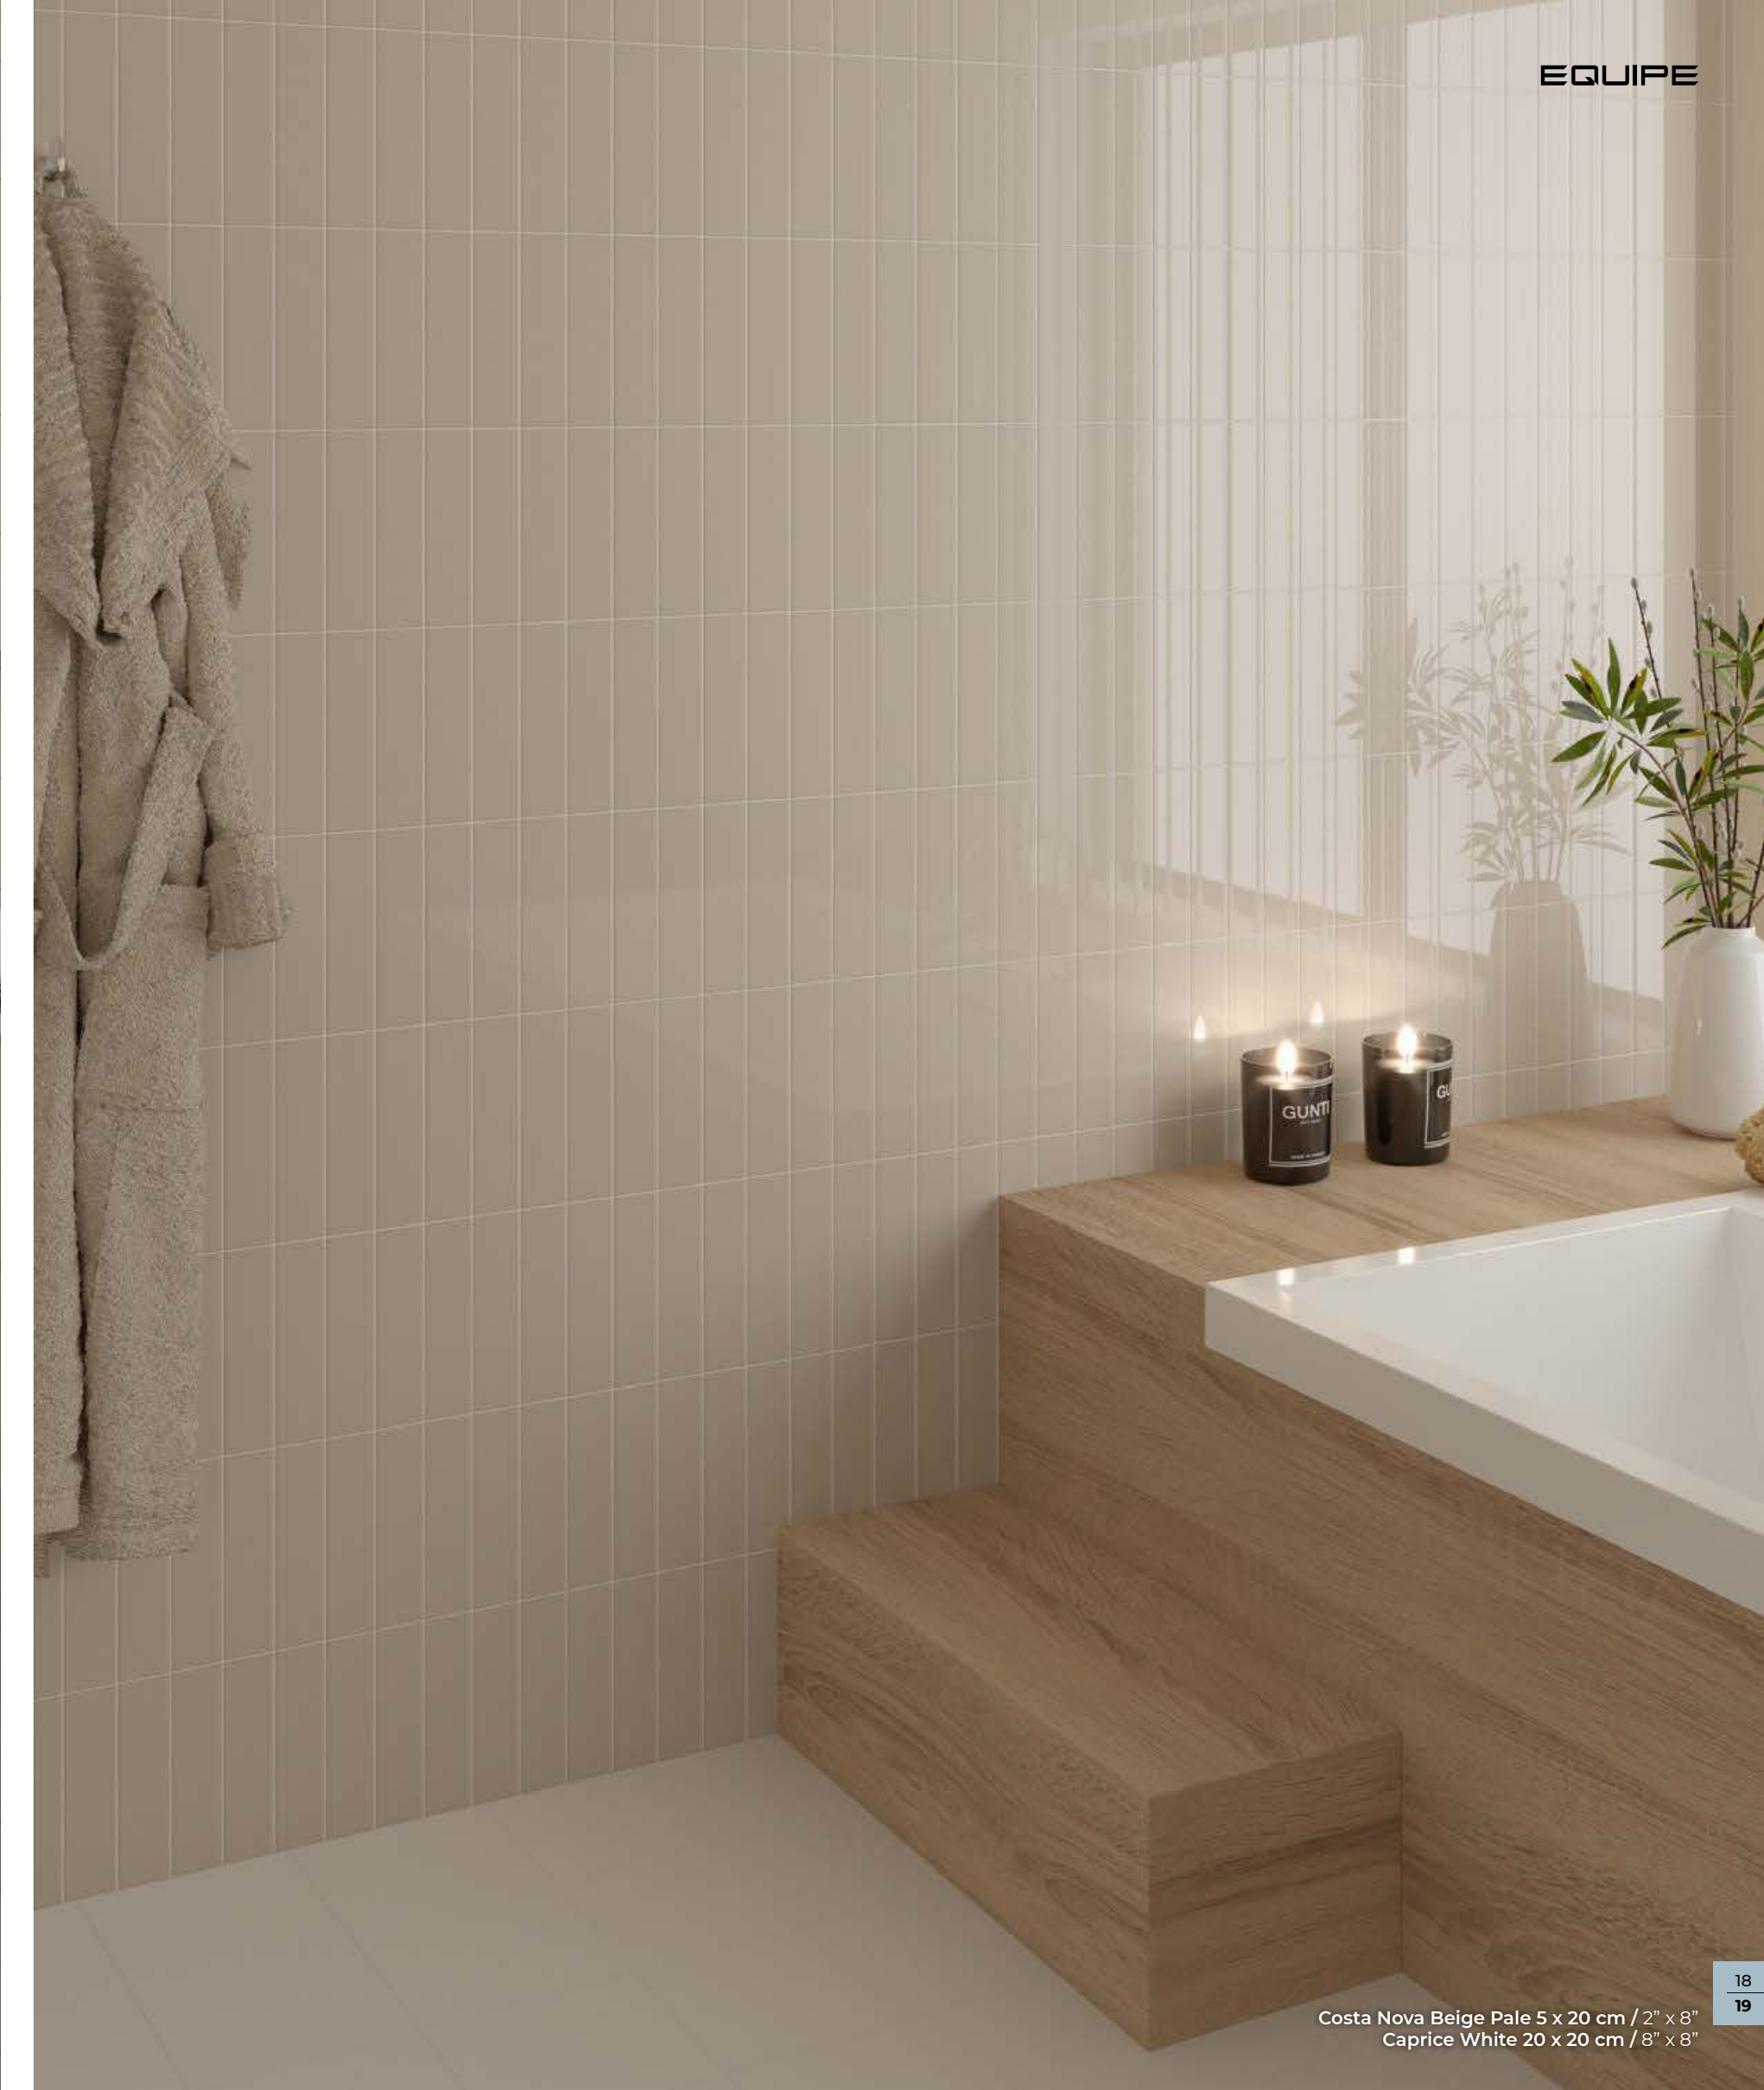

Costa Nova Beige Pale 5 x 20 cm / 2" x 8"
Caprice White 20 x 20 cm / 8" x 8"