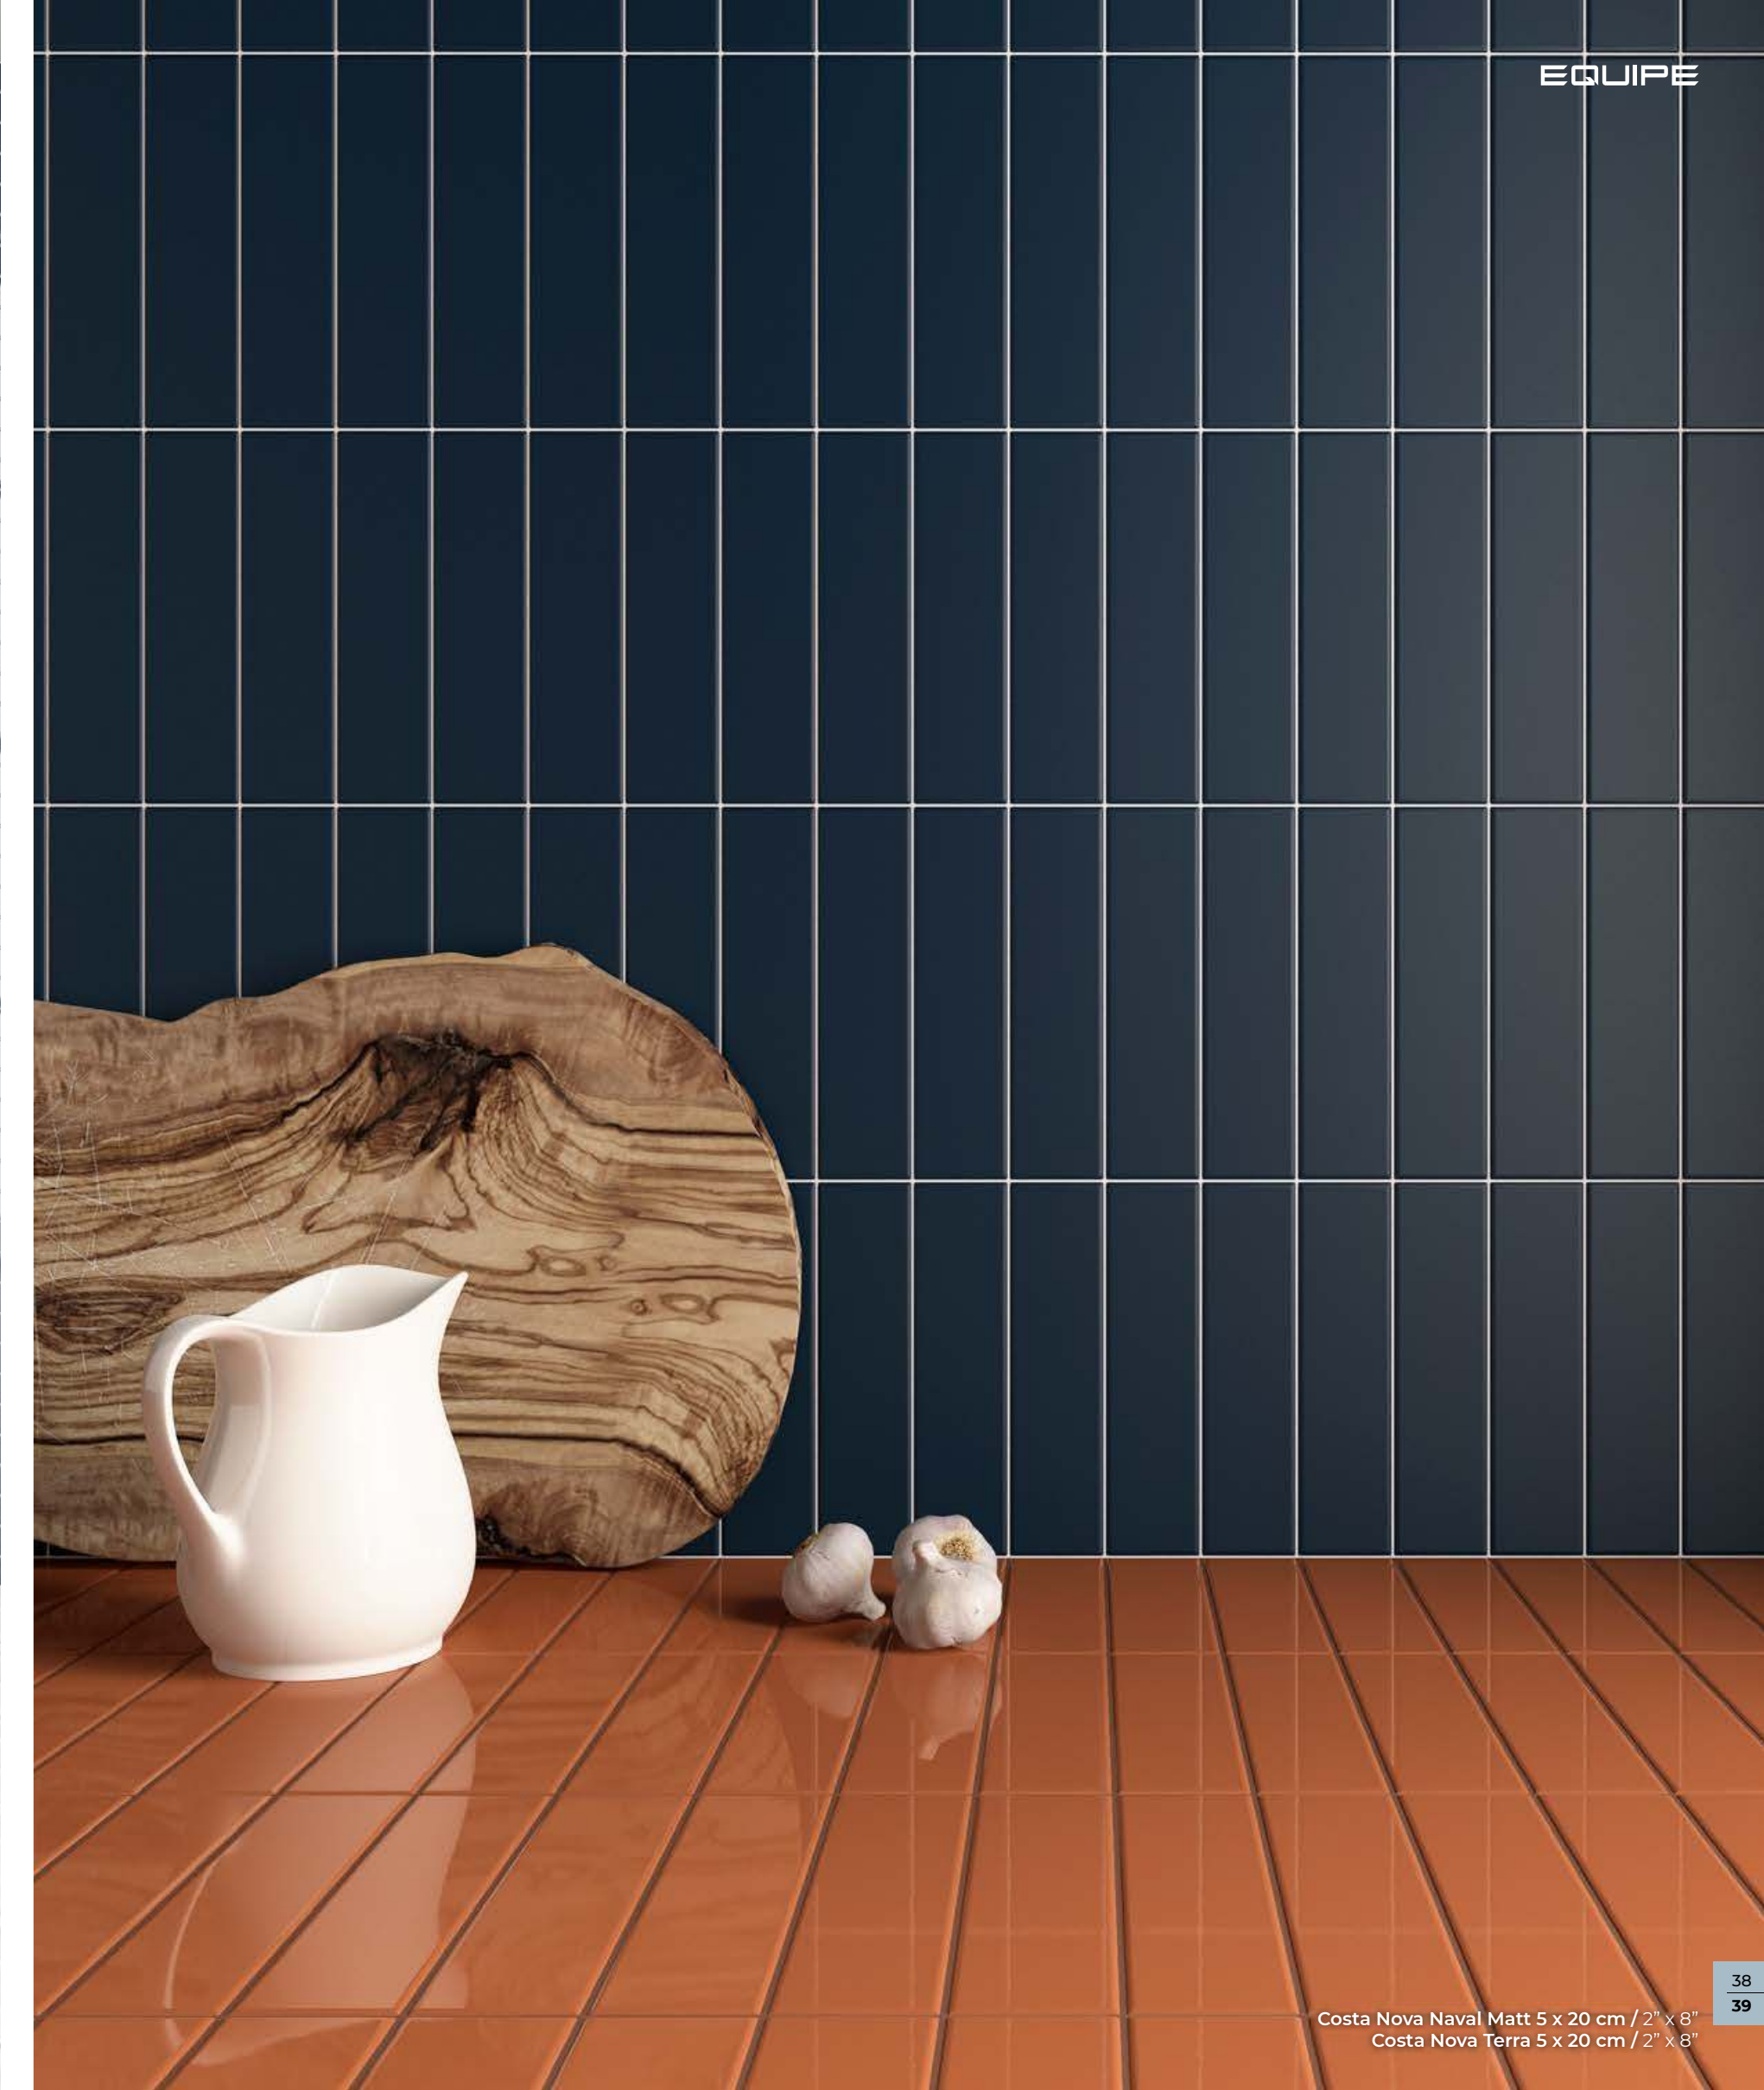

Costa Nova Naval Matt 5 x 20 cm / 2" x 8"
Costa Nova Terra 5 x 20 cm / 2" x 8"