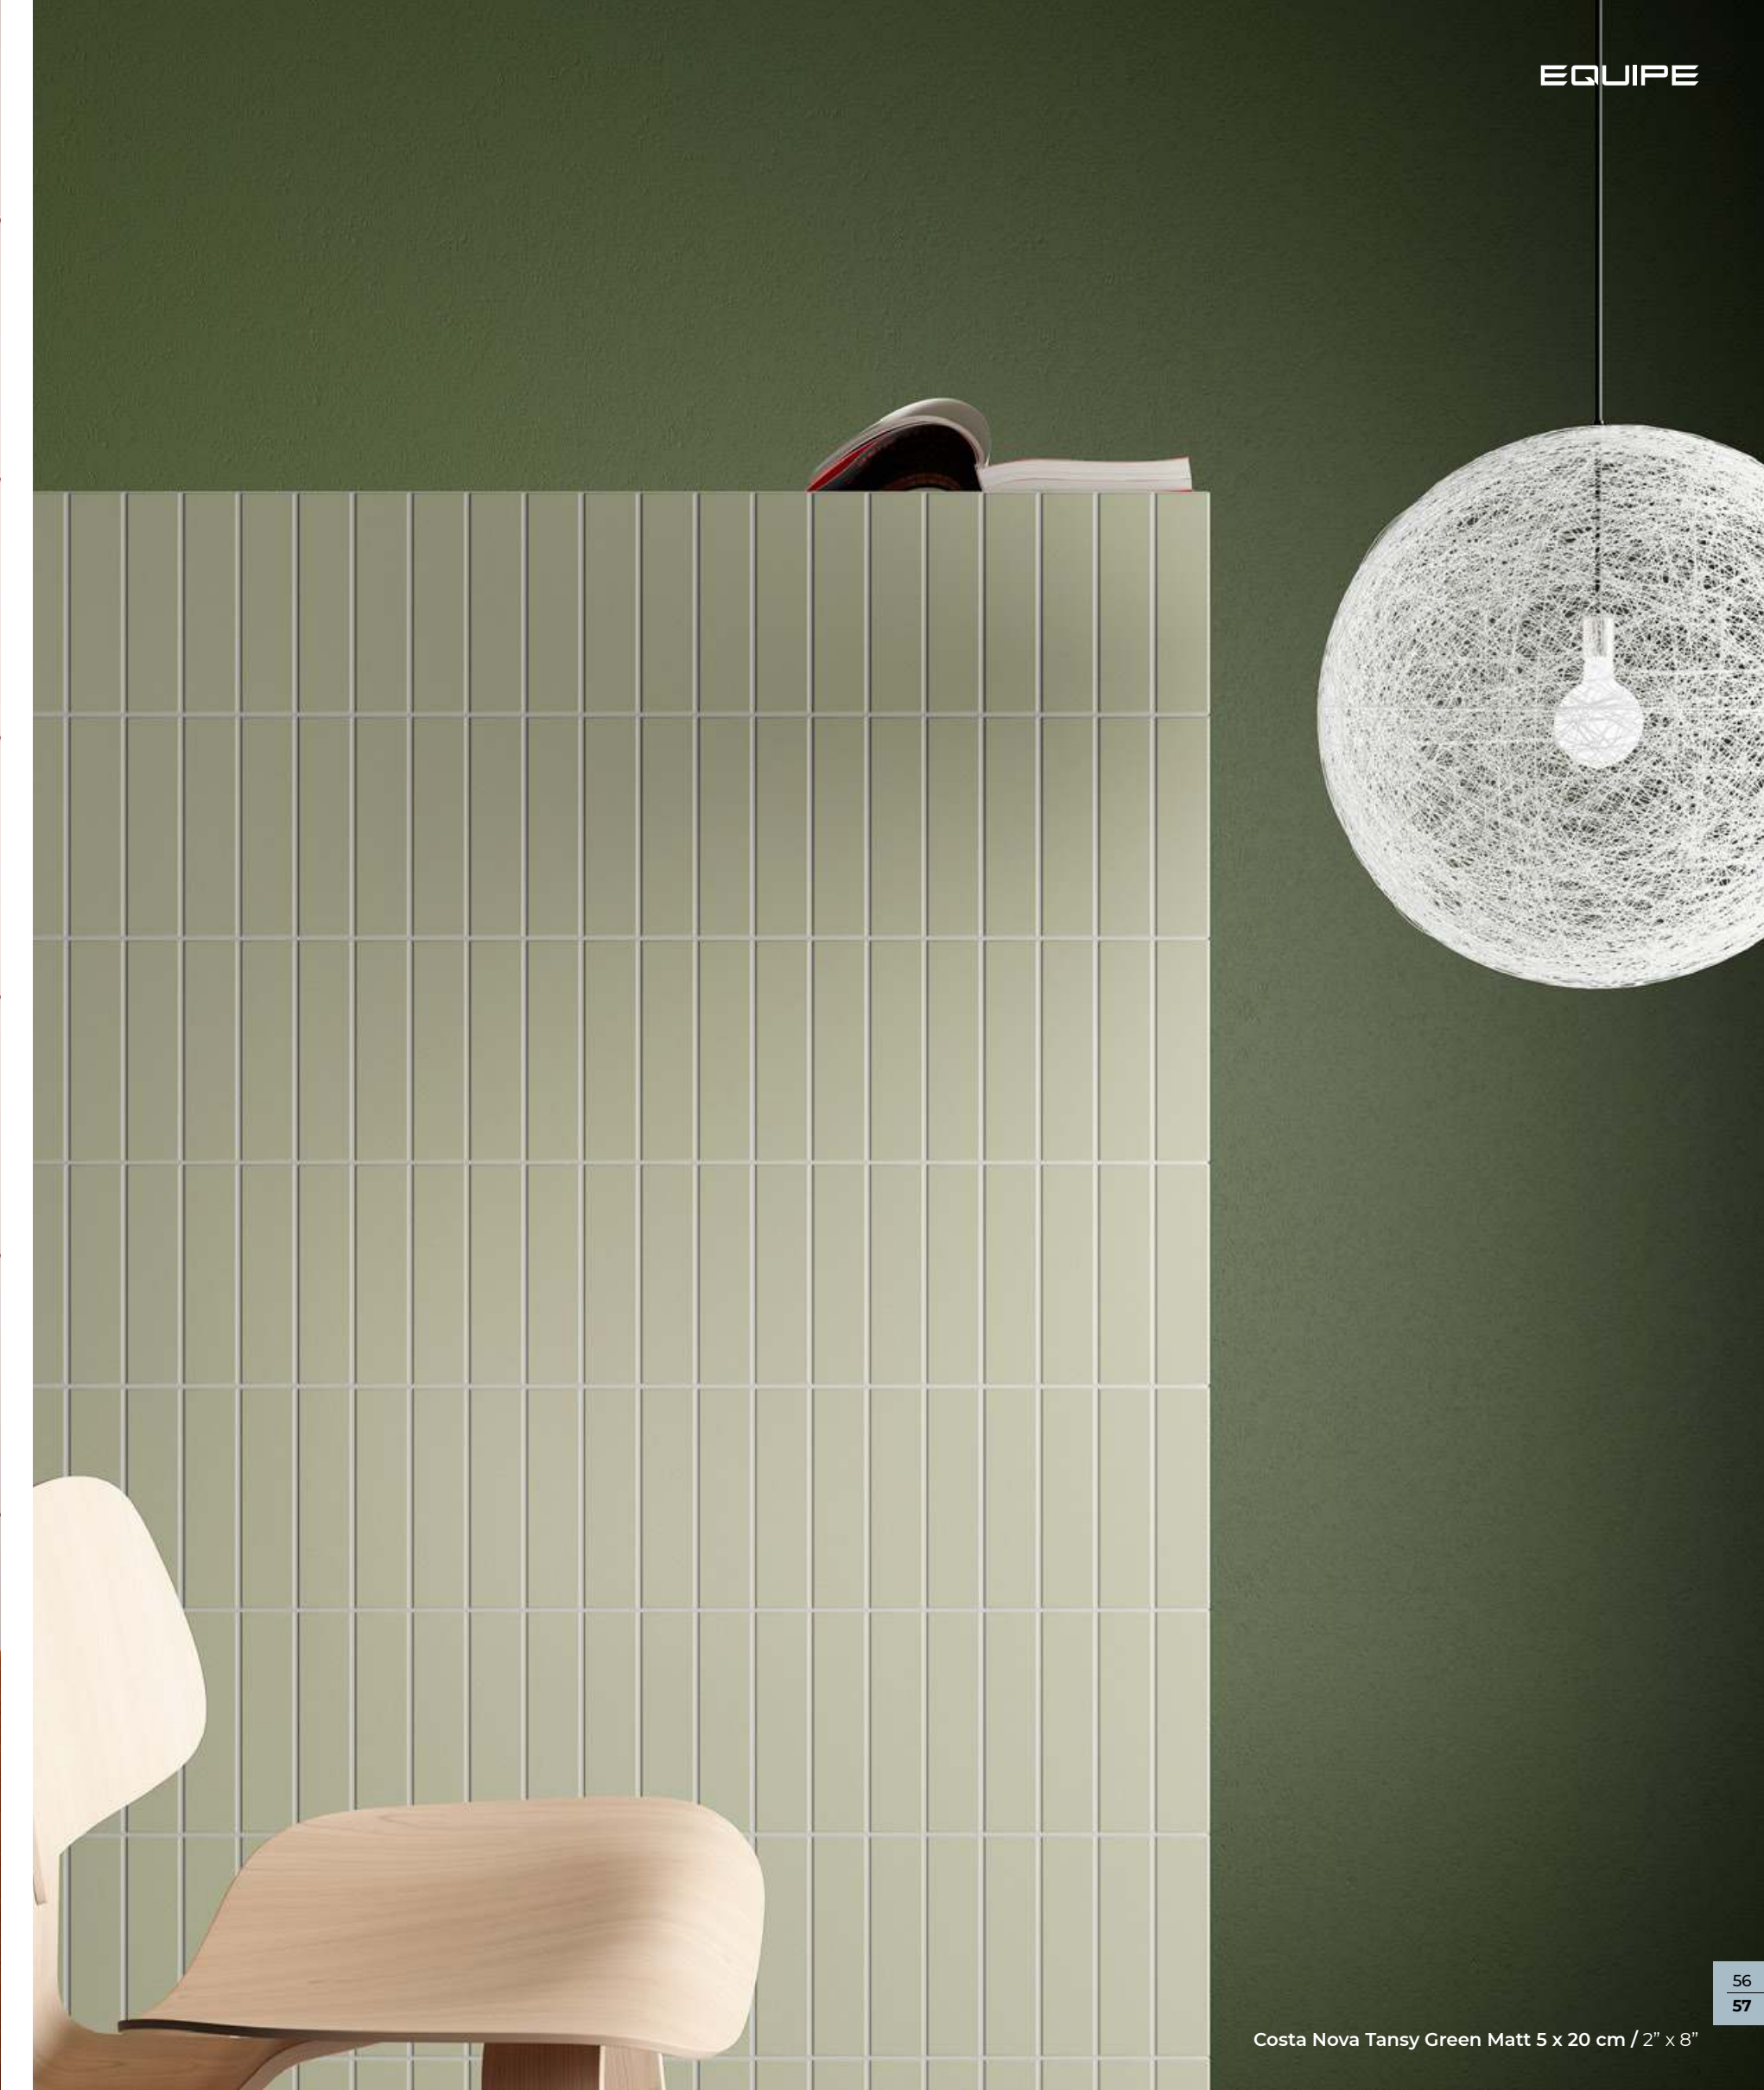

Costa Nova Onda Black Matt 5 x 20 cm / 2" x 8"

Costa Nova Straw, Onda Straw 5 x 20 cm / 2" x 8"  
Corbel Costa Nova Straw 2 x 20 cm / 1" x 8"

Costa Nova Straw 5 x 20 cm / 2" x 8"

Costa Nova Onda Pink Stony Matt 5 x 20 cm / 2" x 8"

Costa Nova Pink Stony 5 x 20 cm / 2" x 8"

Costa Nova Pink Stony Matt 5 x 20 cm / 2" x 8"

Costa Nova Tansy Green Matt 5 x 20 cm / 2" x 8"

Costa Nova White, Tansy Green 5 x 20 cm / 2" x 8"  
Heritage Indigo 17,5 x 20 cm / 7" x 8"