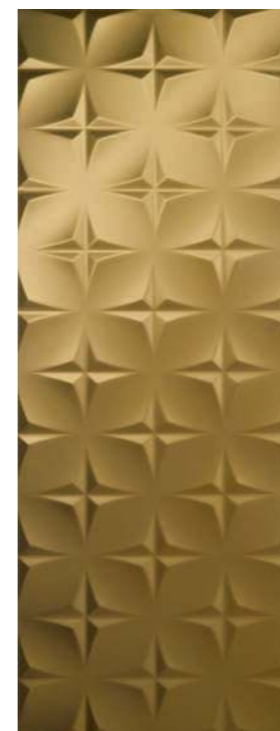

GENESIS STELLAR WHITE MATT
45X120 RET. LM-3743

GENESIS STELLAR SAND MATT
45X120 RET. LM-3773

GENESIS STELLAR BLACK MATT
45X120 RET. LM-3773

GENESIS STELLAR RED MATT
45X120 RET. LM-3910

GENESIS STELLAR GOLD MATT
45X120 RET. P-6670