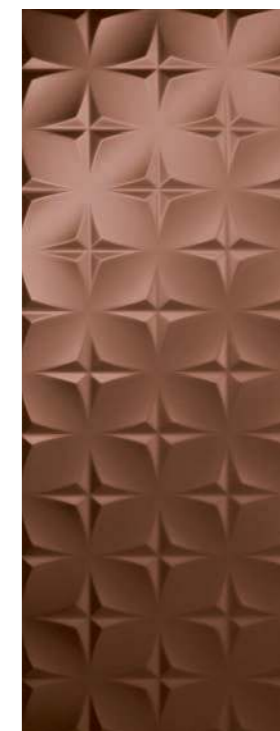

GENESIS STELLAR COPPER MATT
45X120 RET. P-6700

41

13,2 MM

11,5 MM

STELLAR

V2

GOLD, SILVER

COPPER

45 x 120 RET.