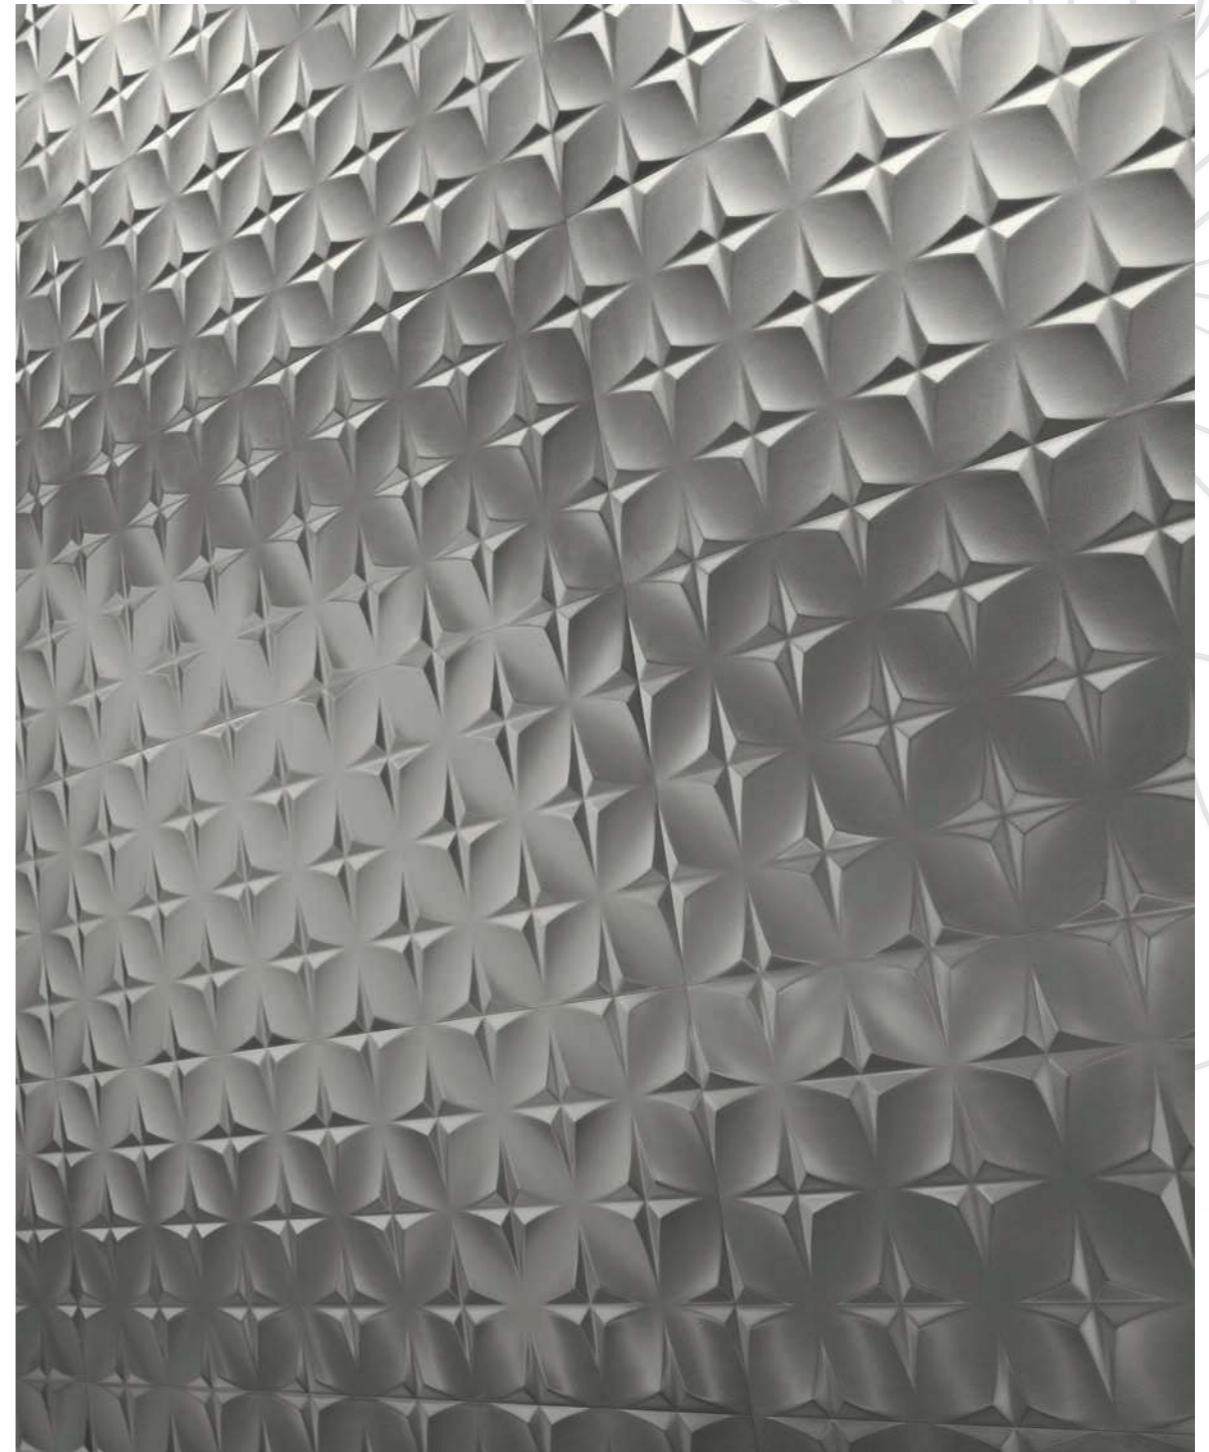

Genesis Stellar Silver Matt
45 x 120 RET.