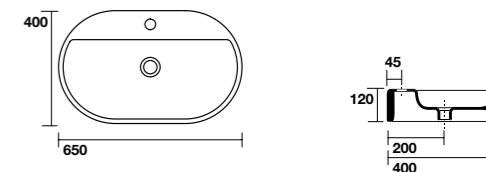

4302
CIOTOLA C2 lavabo appoggio Ø 46 H 17 cm.
Disponibile anche in KERASAN+TECH.
CIOTOLA C2 Ø 46 H 17 cm countertop basin.
Also available in KERASAN+TECH.