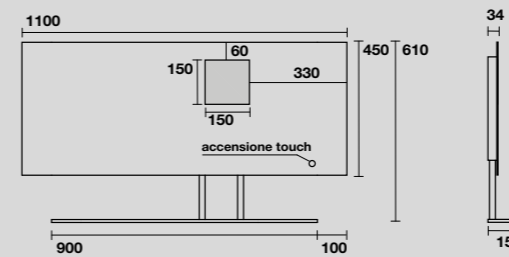

**SPECCHI
MIRRORS**

932831