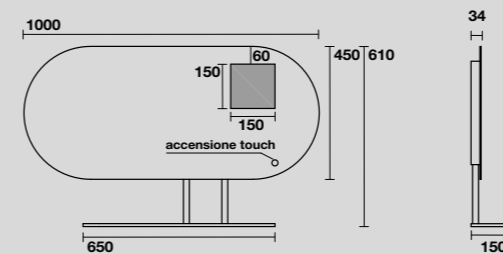

**SPECCHI
MIRRORS**

933031