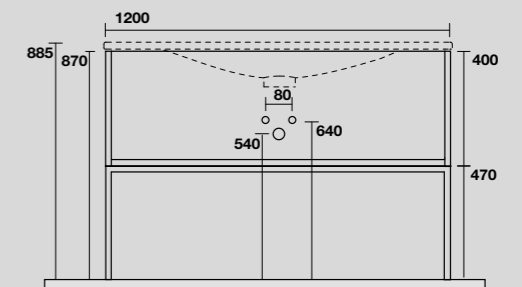

SHAPE MOBILE A TERRA PER LAVABO SHAPE 122 CM
FLOOR-STANDING VANITY UNIT FOR 122 CM SHAPE WASHBASIN