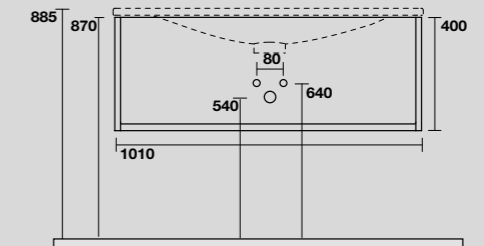

LAVABO SHAPE 102 CM
SHAPE 102 CM WASHBASIN

LAVABO SHAPE 102 CM
SHAPE 102 CM WASHBASIN

SHAPE MOBILE SOSPESO
SHAPE WALL-HUNG VANITY UNIT

SHAPE MOBILE SOSPESO PER LAVABO SHAPE 102 CM
WALL-HUNG VANITY UNIT FOR 102 CM SHAPE WASHBASIN