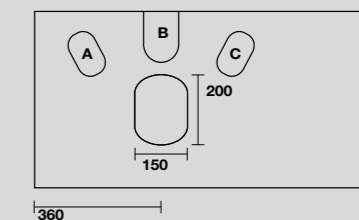

LAVABI COMPATIBILI CON PREFORI SUL PIANO:
PREFORO A (SX) : 5344-4601-4604-4302-4605-5141-5343
PREFORO B (CENTRO) : 5344-4601-4602-4604-4605-4606-5141-5140-0285-5343
PREFORO C (DX) : 5344-4601-4604-4605-4302-5141-5343