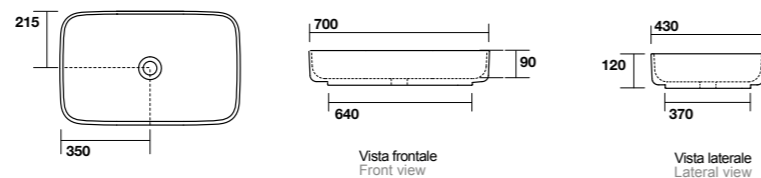

5141
TRIBECA lavabo appoggio 60x38 cm.
TRIBECA 60x38 cm countertop basin.