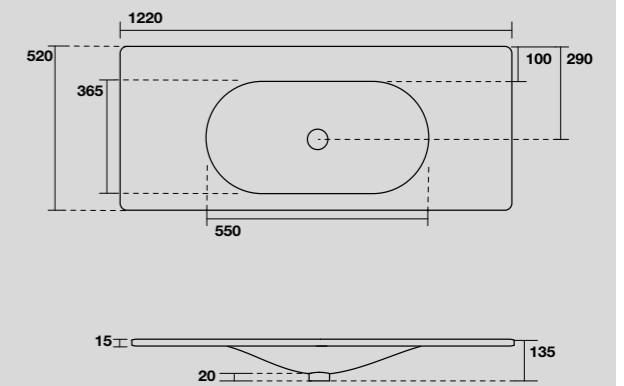

LAVABO SHAPE 122 CM
SHAPE 122 CM WASHBASIN