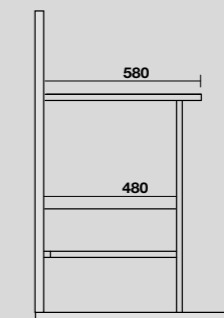

THELMA STRUTTURA A TERRA PER LAVABO SHAPE 122 CM
THELMA FLOOR-STANDING VANITY UNIT FOR 122 CM SHAPE WASHBASIN