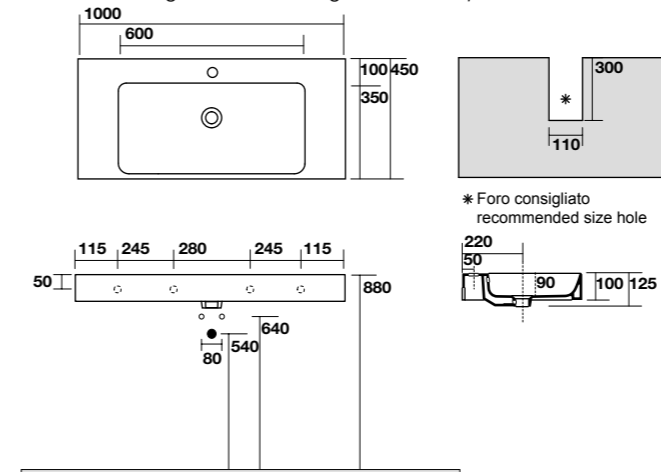

3550

Lavabo monoforo 100x45 cm sospeso o appoggio con piani laterali.
100x45 cm single hole wall-hung or countertop basin with side shelf space.