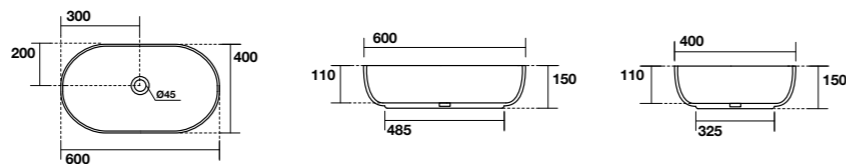

0285
ARREDO lavabo appoggio monoforo 65x40 cm.
Disponibile anche in KERASAN+TECH.
ARREDO 65x40 cm single hole countertop basin.
Also available in KERASAN+TECH.