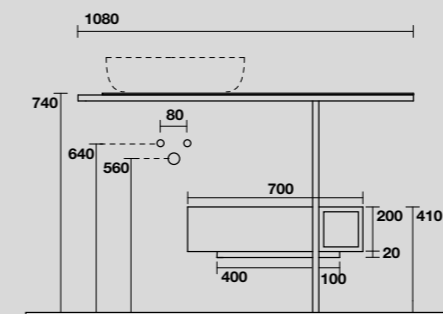

9323k1 THELMA / 9323k2 THELMA