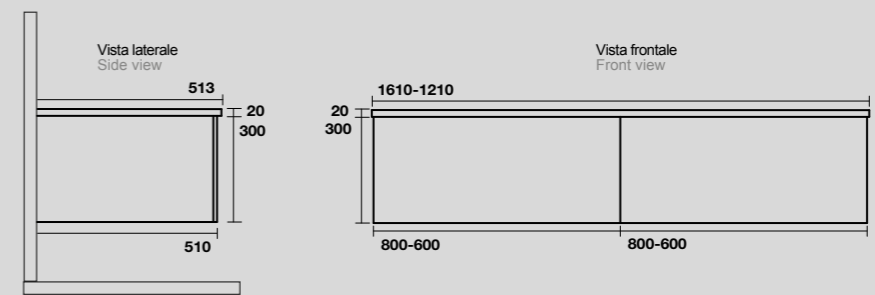

7442
Mobile sospeso cm 160
con 2 cassetti push&pull
160 cm wall-hung vanity
unit with 2 push to open
drawers

7443
Mobile sospeso cm 180
con 3 cassetti push&pull
180 cm wall-hung vanity
unit with 3 push to open
drawers