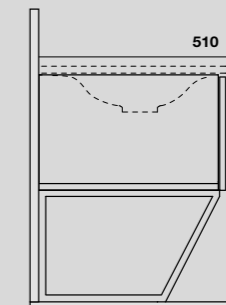

SHAPE MOBILE A TERRA PER LAVABO SHAPE 122 CM
FLOOR-STANDING VANITY UNIT FOR 122 CM SHAPE WASHBASIN