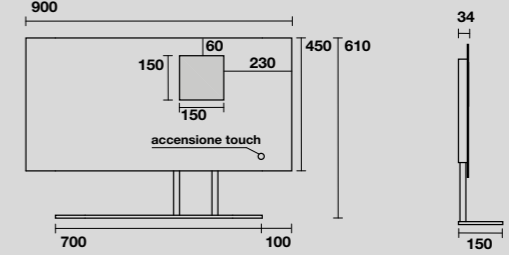

**SPECCHI
MIRRORS**

932731