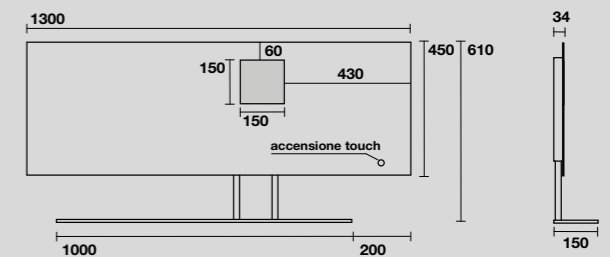

**SPECCHI
MIRRORS**

932931