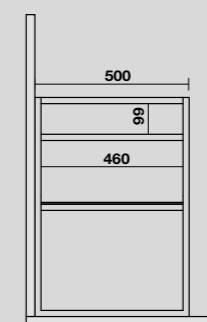

9332k5 LOUISE / 9332k6 LOUISE