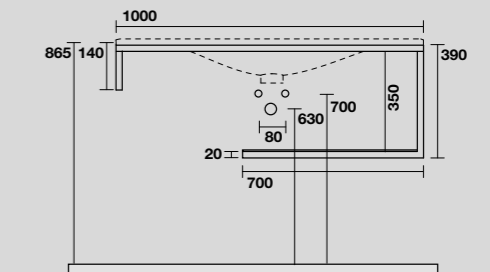

LOUISE STRUTTURA SOSPESA PER LAVABO SHAPE 102 CM
LOUISE WALL-HUNG VANITY UNIT FOR 102 CM SHAPE WASHBASIN

9324k2
LOUISE struttura sospesa in acciaio inox nero matt
con ripiano in gres bianco per lavabo Shape 102 cm.
*LOUISE wall-hung matt black stainless steel vanity unit with white
gres shelf for 102 cm Shape washbasin.*