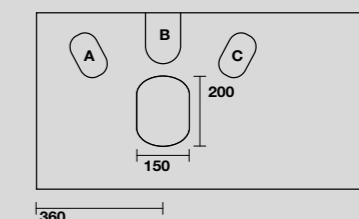

LAVABI COMPATIBILI CON PREFORI SUL PIANO:
PREFORO A (SX) : 5344-4601-4604-4302-4605-5141-5343
PREFORO B (CENTRO) : 5344-4601-4602-4604-4605-4606-5141-5140-0285-5343
PREFORO C (DX) : 5344-4601-4604-4605-4302-5141-5343