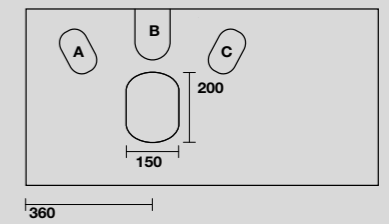

LAVABI COMPATIBILI CON PREFORI SUL PIANO:
PREFORO A (SX) : 5344-4601-4604-4302-4605-5141-5343
PREFORO B (CENTRO) : 5344-4601-4602-4604-4605-4606-5141-5140-0285-5343
PREFORO C (DX) : 5344-4601-4604-4605-4302-5141-5343