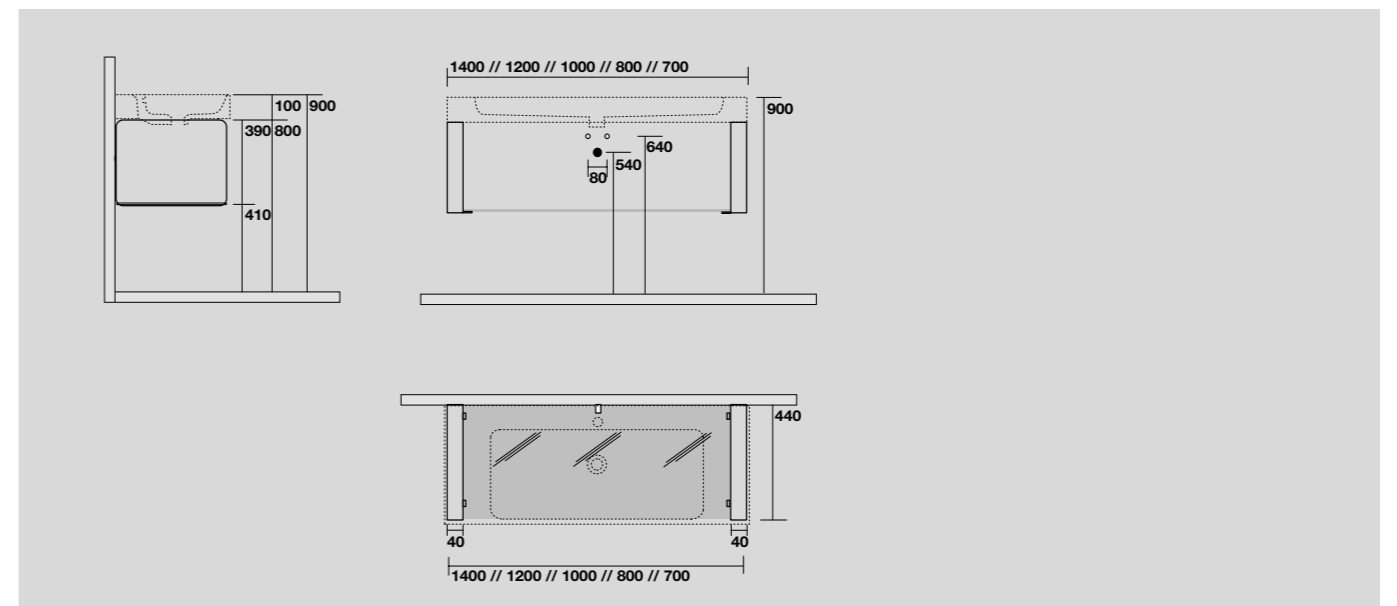

CENTO STRUTTURA SOSPESA IN OTTONE CROMATO PER LAVABO
CENTO WALL-HUNG CHROMED BRASS VANITY UNIT