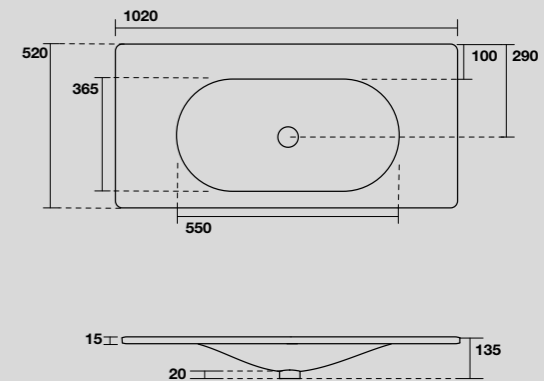

LAVABO SHAPE 102 CM
SHAPE 102 CM WASHBASIN