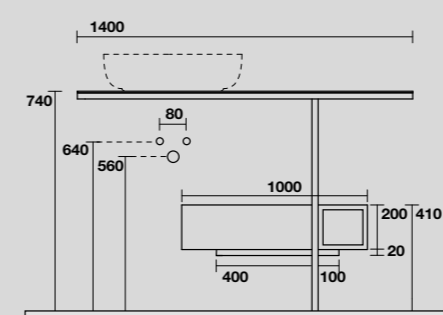

9323k5 THELMA / 9323k6 THELMA