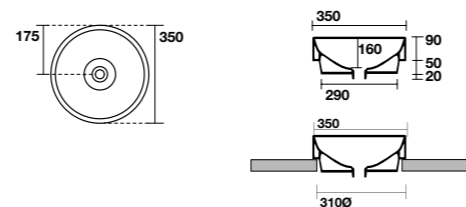

5142
TRIBECA lavabo appoggio o incasso monoforo 60x43 cm.
Disponibile anche in KERASAN+TECH.
TRIBECA 60x43 cm countertop or semi-recessed basin.
Also available in KERASAN+TECH.