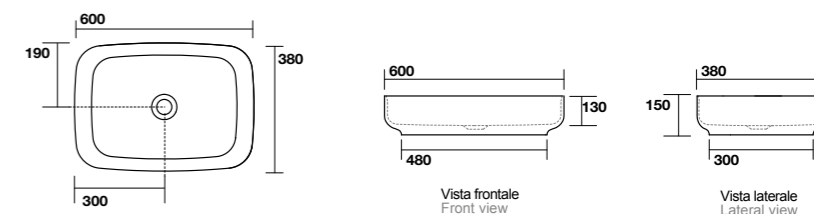

5140
TRIBECA lavabo appoggio monoforo 60x43 cm.
Disponibile anche in KERASAN+TECH.
TRIBECA 60x43 cm single hole countertop basin.
Also available in KERASAN+TECH.