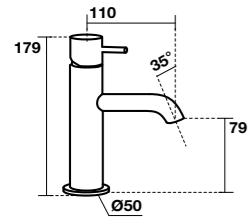

RUBINETTI E PORTASALVIETTE
TAPS AND TOWEL RACKS

9226

Mix lavabo senza scarico.
Basin mixer tap without pop-up rod.