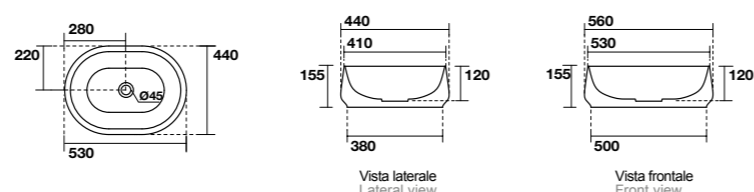

5344
NOLITA lavabo appoggio Ø 40 H 15 cm.
Disponibile anche in KERASAN+TECH.
NOLITA Ø 40 H 15 cm countertop basin.
Also available in KERASAN+TECH.