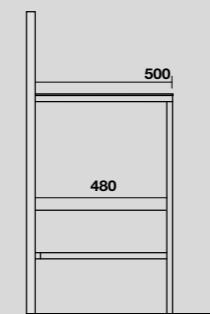

9323k1 THELMA / 9323k2 THELMA