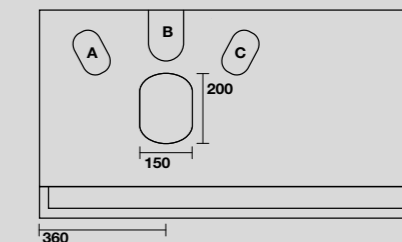

LAVABI COMPATIBILI CON PREFORI SUL PIANO:
PREFORO A (SX) : 5344-4601-4604-4302-4605-5141-5343
PREFORO B (CENTRO) : 5344-4601-4602-4604-4605-4606-5141-5140-0285-5343
PREFORO C (DX) : 5344-4601-4604-4605-4302-5141-5343