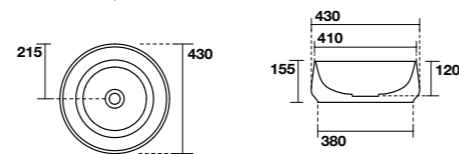

# TECHNICAL DATA

KERASAN

**4604**  
F10 lavabo appoggio Ø 43 H 15,5 cm.  
Disponibile anche in KERASAN+TECH.  
*F10 Ø 43 H 15,5 cm countertop basin.*  
Also available in KERASAN+TECH.

**4606**  
F10 Lavabo appoggio ovale 70x44 cm.  
Disponibile anche in KERASAN+TECH.  
*F10 70x44 cm oval countertop basin.*  
Also available in KERASAN+TECH.