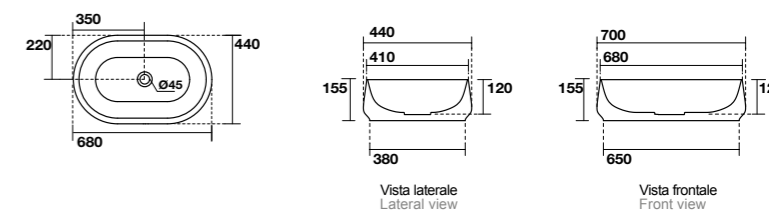

# TECHNICAL DATA

KERASAN

**4604**  
F10 lavabo appoggio Ø 43 H 15,5 cm.  
Disponibile anche in KERASAN+TECH.  
*F10 Ø 43 H 15,5 cm countertop basin.*  
Also available in KERASAN+TECH.

**4606**  
F10 Lavabo appoggio ovale 70x44 cm.  
Disponibile anche in KERASAN+TECH.  
*F10 70x44 cm oval countertop basin.*  
Also available in KERASAN+TECH.