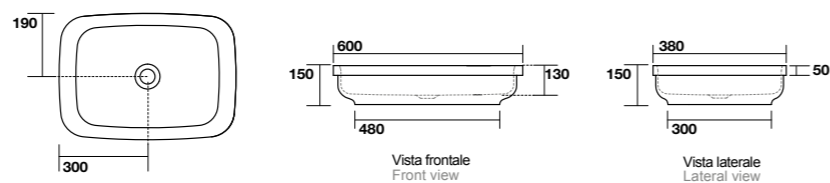

**5142**  
TRIBECA lavabo appoggio o incasso monoforo 60x43 cm.  
Disponibile anche in KERASAN+TECH.  
TRIBECA 60x43 cm countertop or semi-recessed basin.  
Also available in KERASAN+TECH.

**5143**  
 TRIBECA lavabo appoggio o incasso 60x38 cm.  
 Disponibile anche in KERASAN+TECH.  
 TRIBECA 60x38 cm countertop or semi-recessed basin.  
 Also available in KERASAN+TECH.