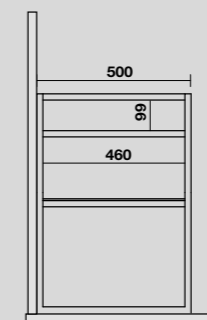

9332k1 LOUISE / 9332k2 LOUISE