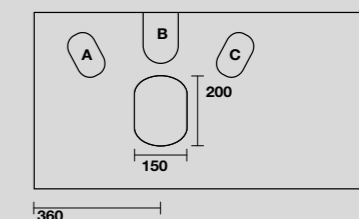

LAVABI COMPATIBILI CON PREFORI SUL PIANO:
PREFORO A (SX) : 5344-4601-4604-4302-4605-5141-5343
PREFORO B (CENTRO) : 5344-4601-4602-4604-4605-4606-5141-5140-0285-5343
PREFORO C (DX) : 5344-4601-4604-4605-4302-5141-5343