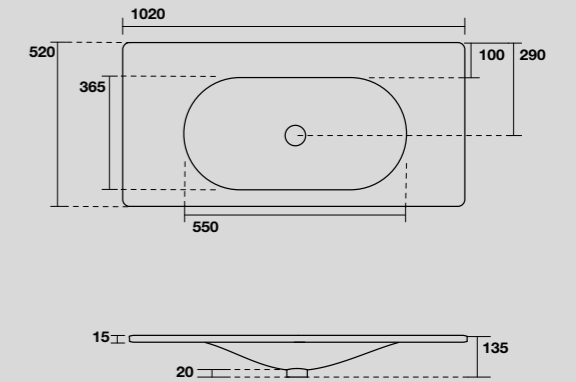

LAVABO SHAPE 102 CM
SHAPE 102 CM WASHBASIN