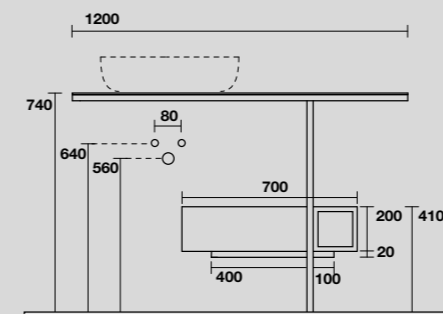

9323k3 THELMA / 9323k4 THELMA