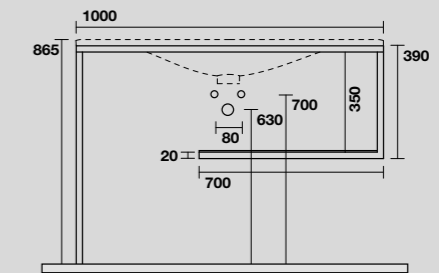

LOUISE STRUTTURA A TERRA PER LAVABO SHAPE 102 CM
LOUISE FLOOR-STANDING VANITY UNIT FOR 102 CM SHAPE WASHBASIN

9333k2
LOUISE struttura a terra in acciaio inox nero matt
con ripiano in gres bianco per lavabo Shape 102 cm.
LOUISE floor-standing matt black stainless steel vanity unit with
white gres shelf for 102 cm Shape washbasin.