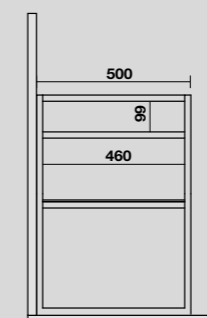

9332k3 LOUISE / 9332k4 LOUISE