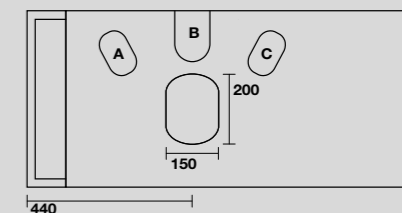

LAVABI COMPATIBILI CON PREFORI SUL PIANO:
PREFORO A (SX) : 5344-4601-4604-4302-4605-5141-5343
PREFORO B (CENTRO) : 5344-4601-4602-4604-4605-4606-5141-5140-0285-5343
PREFORO C (DX) : 5344-4601-4604-4605-4302-5141-5343