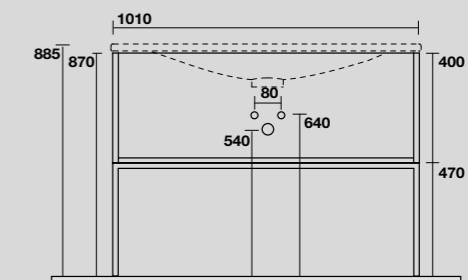

SHAPE MOBILE A TERRA PER LAVABO SHAPE 102 CM
FLOOR-STANDING VANITY UNIT FOR 102 CM SHAPE WASHBASIN