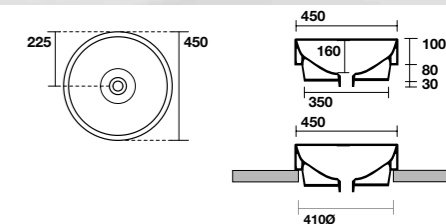

3558
CENTO lavabo appoggio o incasso Ø 35 cm.
CENTO Ø 35 cm countertop or semi-recessed basin.