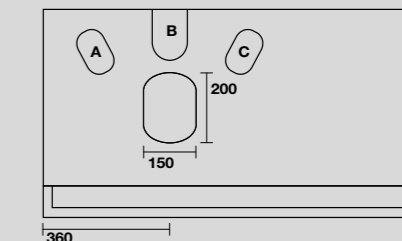

LAVABI COMPATIBILI CON PREFORI SUL PIANO:
PREFORO A (SX) : 5344-4601-4604-4302-4605-5141-5343
PREFORO B (CENTRO) : 5344-4601-4602-4604-4605-4606-5141-5140-0285-5343
PREFORO C (DX) : 5344-4601-4604-4605-4302-5141-5343