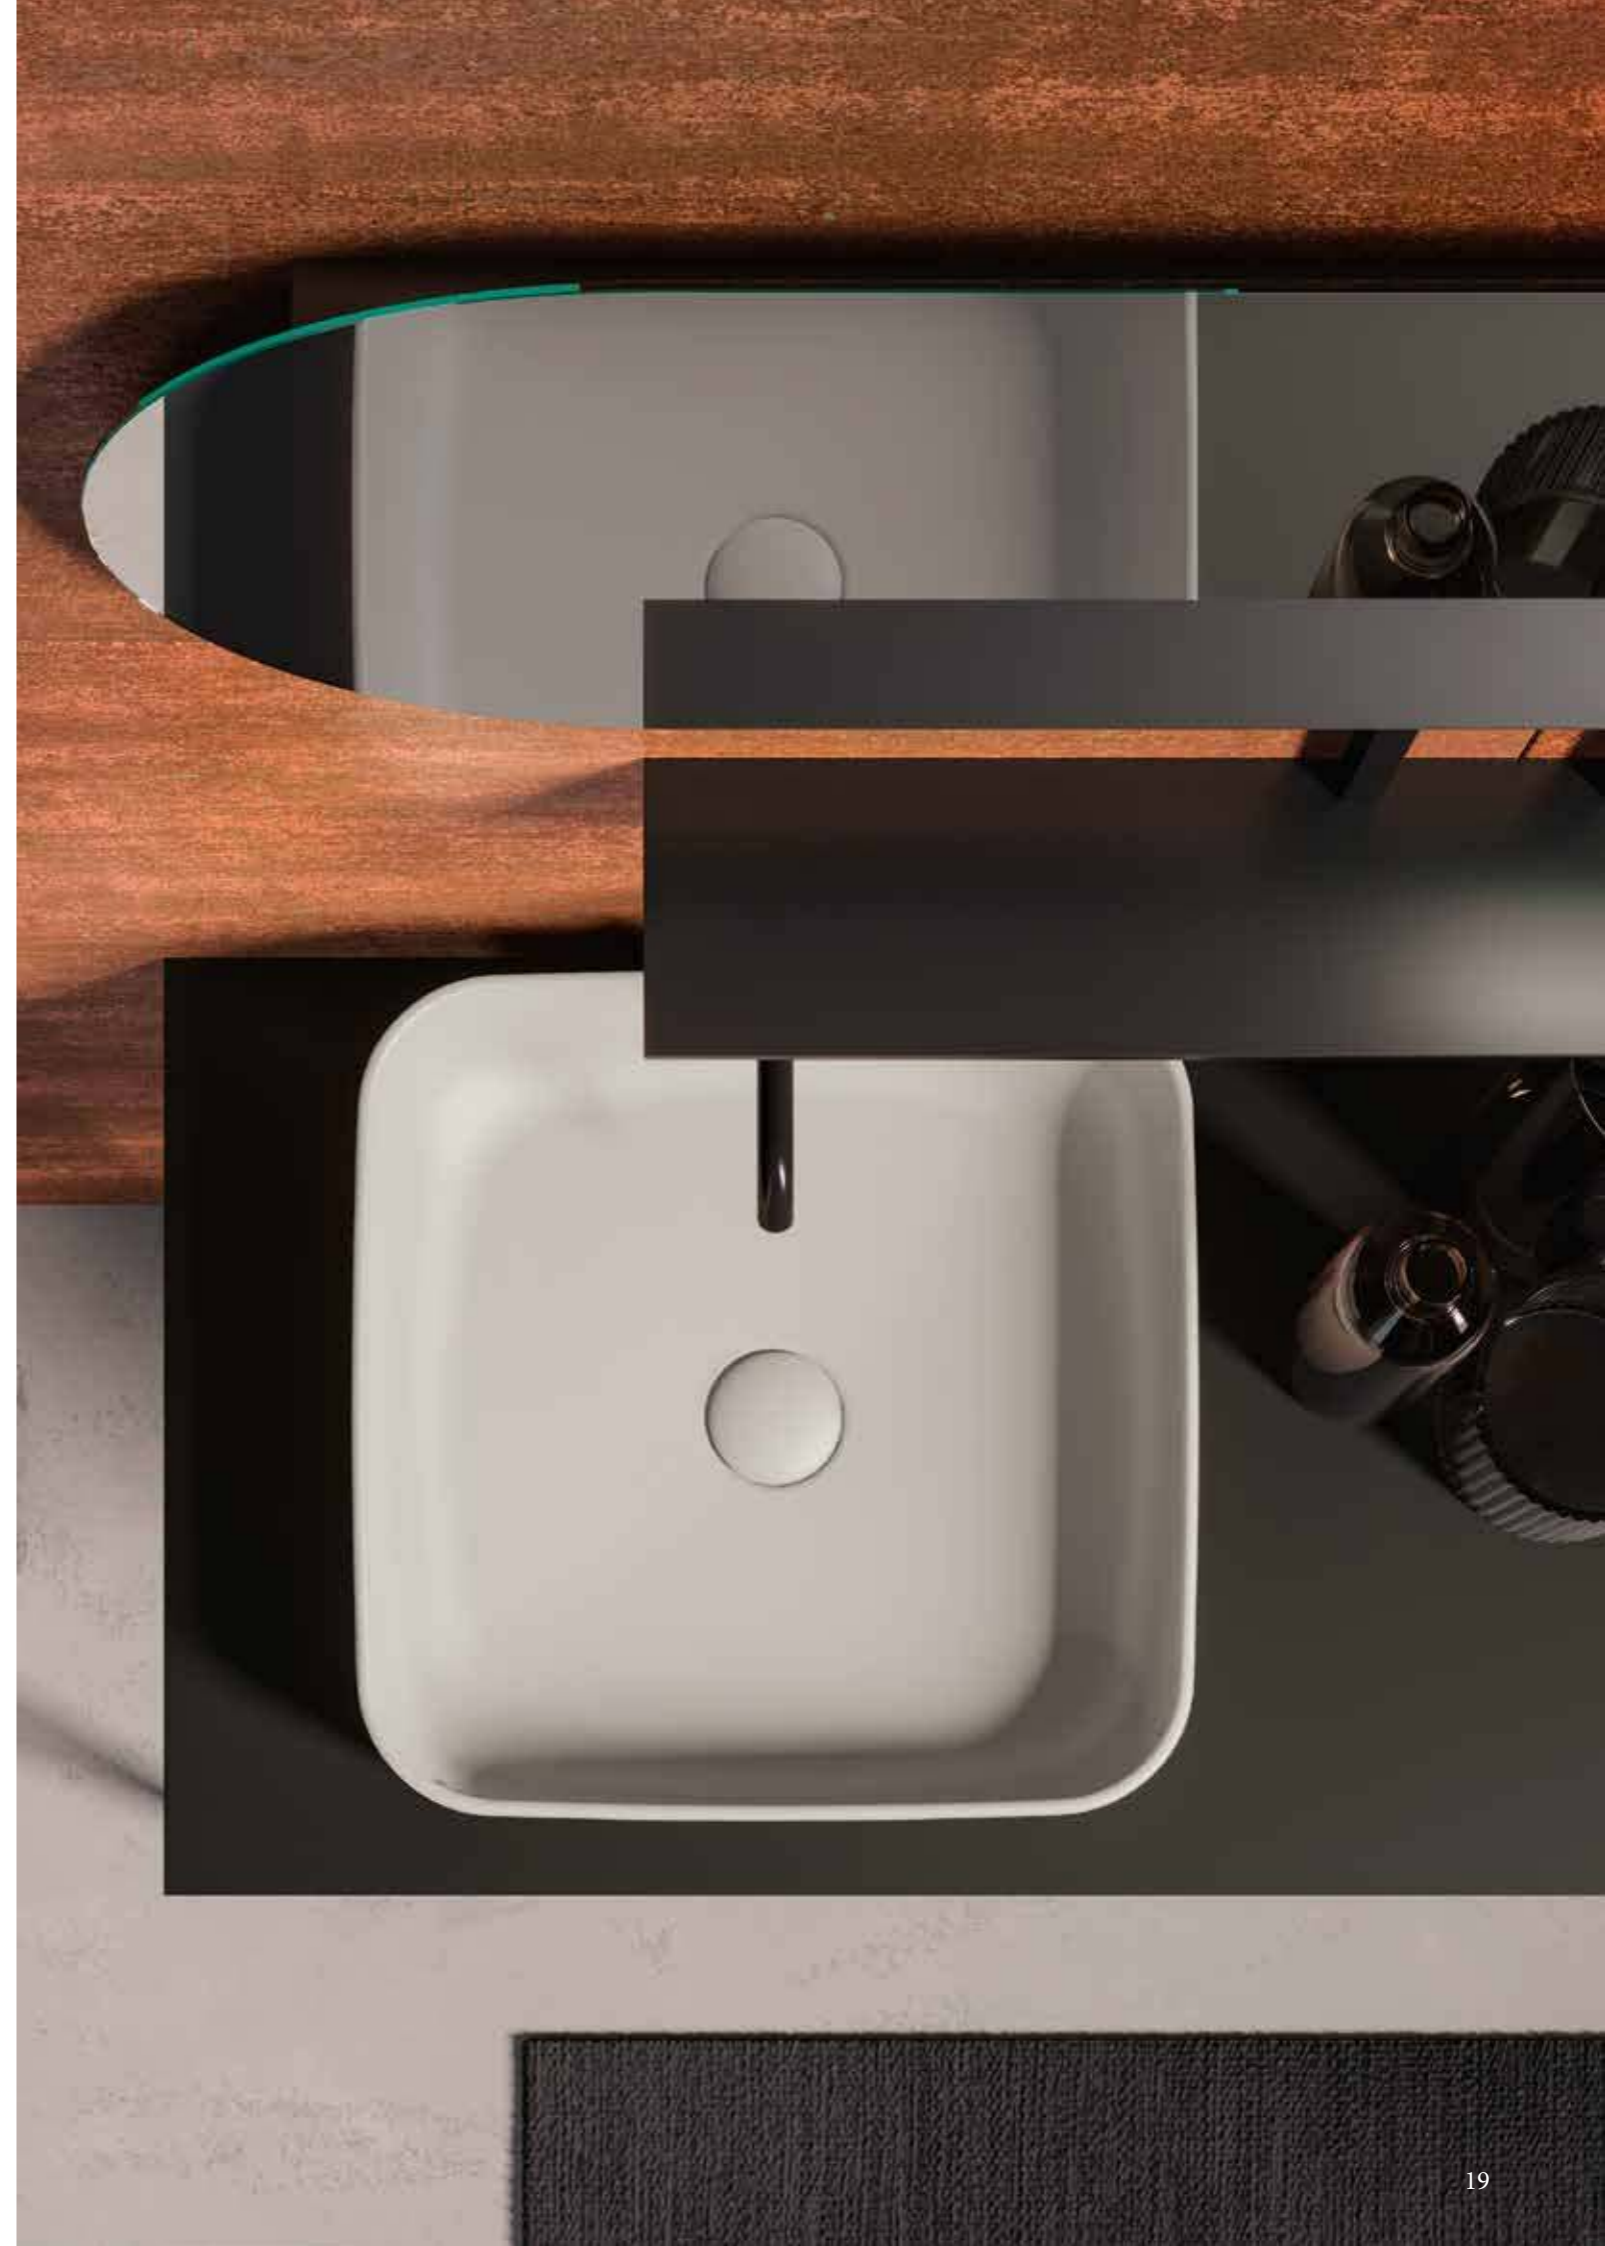

**9332**  
LOUISE struttura a terra cm 100  
*LOUISE 100 cm floor-standing stainless steel vanity unit*