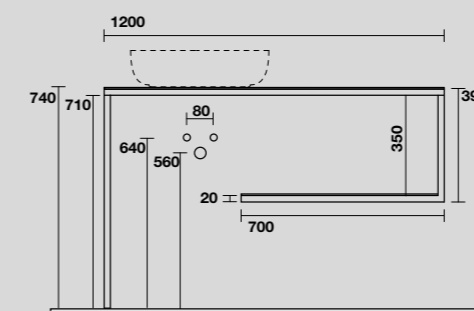

9332k3 LOUISE / 9332k4 LOUISE