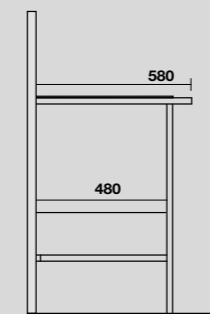

9323k3 THELMA / 9323k4 THELMA