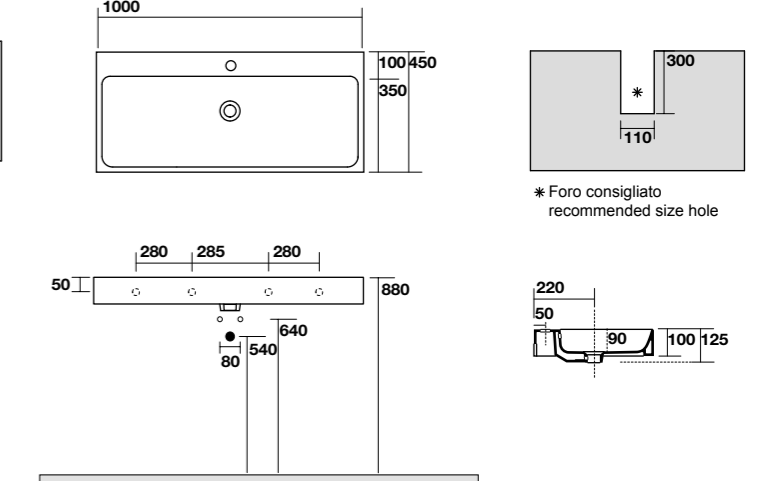

3583

Lavabo 100x45 cm sospeso, appoggio monoforo tutta vasca.
100x45 cm single hole wall-hung or countertop washbasin without side shelf space.