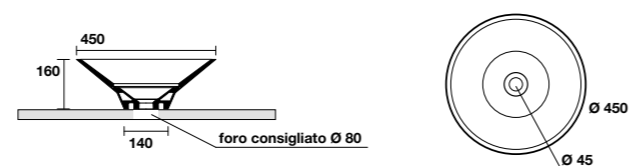

4803
Lavabo appoggio HURRICANE Ø 38 H 23 cm.
HURRICANE Ø 38 H 23 cm countertop basin.