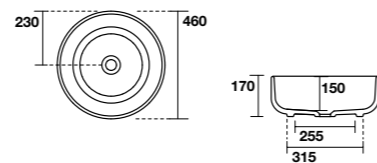

4601
ON lavabo appoggio 43x43 cm.
Disponibile anche in KERASAN+TECH.
ON 43x43 cm countertop basin.
Also available in KERASAN+TECH.