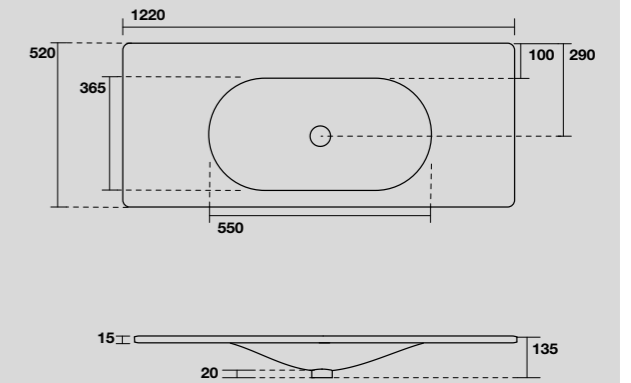

LAVABO SHAPE 122 CM
SHAPE 122 CM WASHBASIN