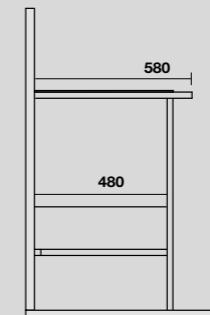

9323k5 THELMA / 9323k6 THELMA