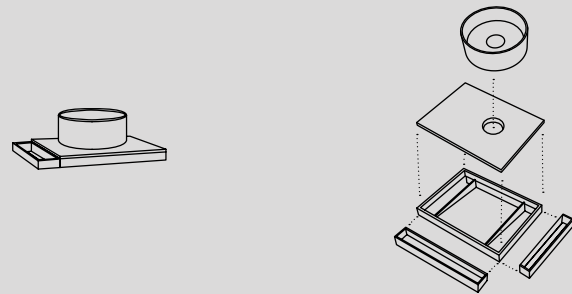

Multiplo

Vedi collezione / See collection pag. 84

Modelli disponibili
Available models

Minimultiplo lavabo Minimo + piano
Washbasin Minimo + countertop

40 x 29