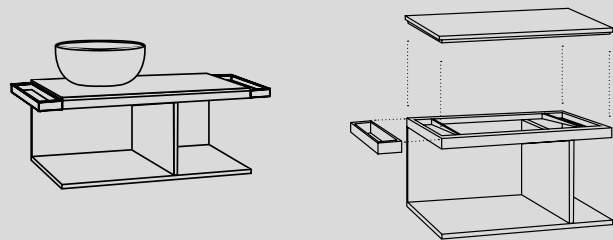

Multiplo

Vedi collezione / See collection pag. 84

Modelli disponibili
Available models

Multiplo lavabo + piano con mobile a giorno
Washbasin + top with open day cabinet