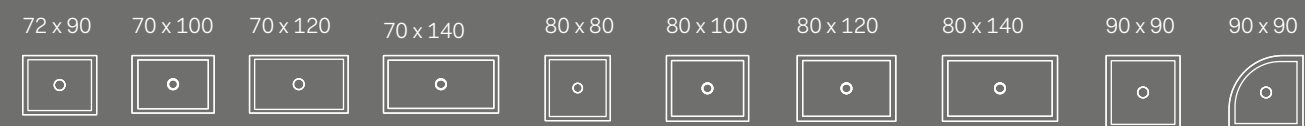

Sessanta H6