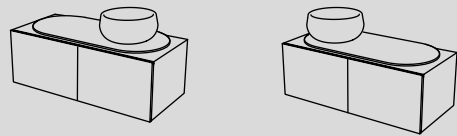

Delfo

Vedi collezione / See collection pag. 58

Modelli disponibili Available models

113 x 52 x h 40
Delfo mobile con ante frontali lisce, lavabo e top
Delfo cabinet with smooth front door, washbasin and top