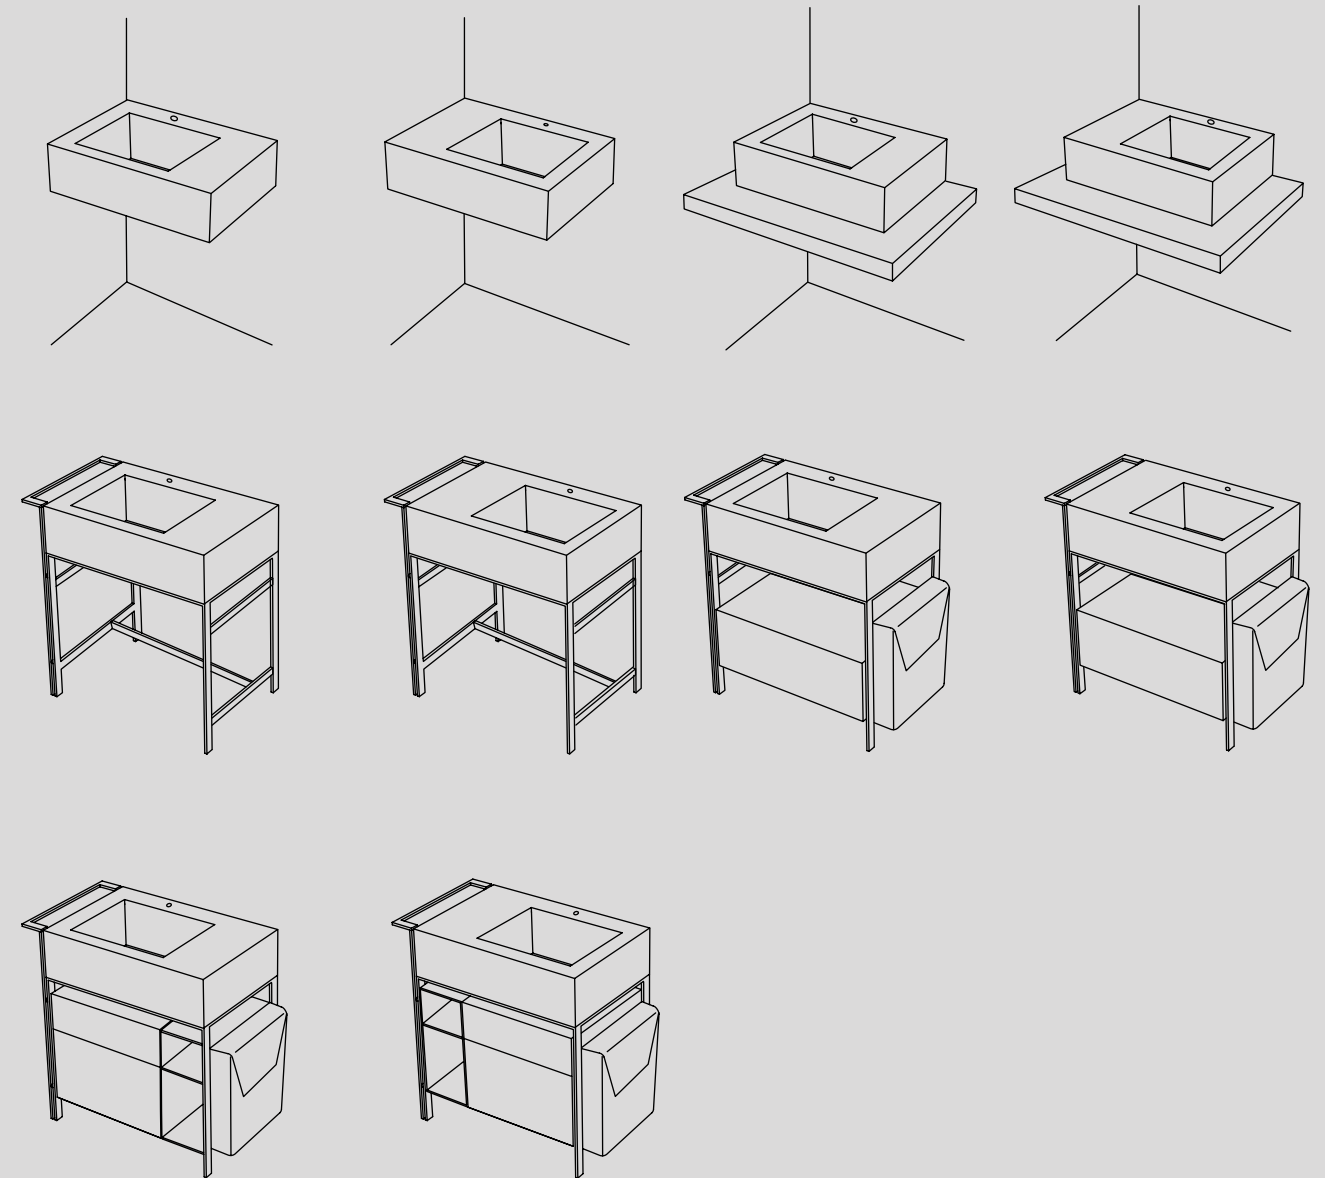

Narciso Mini: Possibilità di composizione *Possibility of composition*

Narciso Mini: dimensioni \ sizes - cm 76 x 50 x 83 h