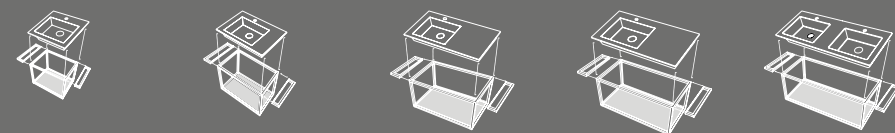

Era

Era 48
Struttura sospesa
Wall-hung framework
cm 48 x 46 x 40 h

Era 60
Struttura sospesa
Wall-hung framework
cm 60 x 46 x 40 h

Era 80
Struttura sospesa
Wall-hung framework
cm 80 x 46 x 40 h

Era 100
Struttura sospesa
Wall-hung framework
cm 100 x 46 x 40 h

Era 120
Struttura sospesa
Wall-hung framework
cm 120 x 46 x 40 h