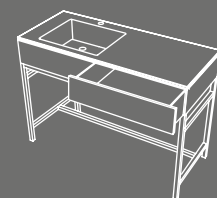

Collezione Milano 2016

Un grande bacino e un comodo piano d'appoggio caratterizzano un mobile puro ed essenziale con piano in ceramica disponibile nelle 16 finiture della gamma Terre di Cielo o in bianco lucido con integrato un cassetto contenitore. La struttura in acciaio Nero Matt, Bronzo spazzolato o Cemento può essere completata da una cassetiera in essenza o laccata.

Design A. Parisio - G. Pezzano

A large washbasin and a comfortable countertop characterise a pure and essential piece of furniture with the ceramic countertop available in the 16 finishes of the Terre di Cielo colour range or glossy white with an integrated storage drawer. The structure is made of steel and available in Matt black, Brushed bronze or Cemento and can be completed with a chest of drawers in a wooden or lacquered finish.

Milano
Mobile senza cassetiera
Cabinet without drawers
cm 120 x 50 x 85 h