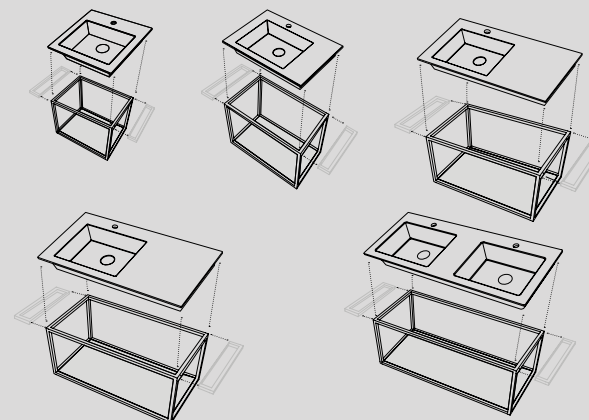

Modelli disponibili Available models

Lavabo in ceramica Ceramic washbasin

Colori: Le terre di Cielo Colors: Le terre di Cielo

- Talco
- Pomice
- Brina
- Basalto
- Lavagna
- Cemento
- Fango
- Cacao
- Arenaria
- Avena
- Lino
- Agave
- Muschio
- Polvere
- Cipria
- Canapa

Bianco Lucido \ Gloss White

Struttura Framework

Acciaio - Verniciature Steel - Coating

- Nero Matt
- Cemento

Portasciugamani per struttura \ Towel rail for structure

Acciaio - Verniciature Steel - Coating

- Nero Matt
- Cemento