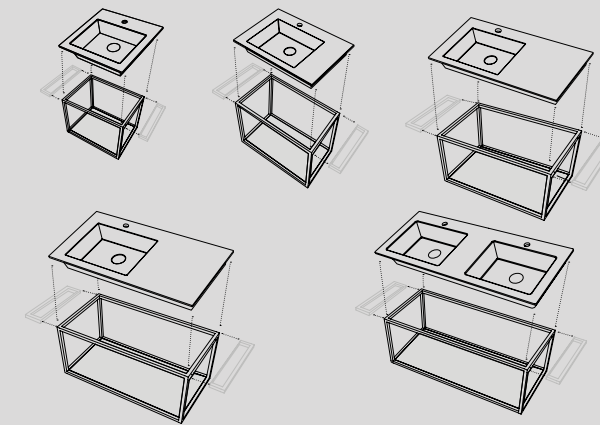

Modelli disponibili Available models

Lavabo in ceramica Ceramic washbasin

Colori: Le terre di Cielo
Colors: Le terre di Cielo

- Talco
- Pomice
- Brina
- Basalto
- Lavagna
- Cemento
- Fango
- Cacao
- Arenaria
- Avena
- Lino
- Agave
- Muschio
- Polvere
- Cipria
- Canapa
- ---
- Bianco Lucido \ Gloss White

Struttura Framework

Acciaio - Verniciature
Steel - Coating

- Nero Matt
- Cemento

Portasciugamani per struttura \ Towel rail for structure

ERPLST

Acciaio - Verniciature
Steel - Coating

- Nero Matt
- Cemento