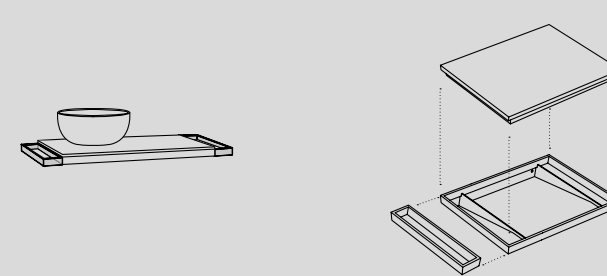

Multiplo

Vedi collezione / See collection pag. 84

Modelli disponibili
Available models

Multiplo lavabo + piano
Multiplo washbasin + countertop