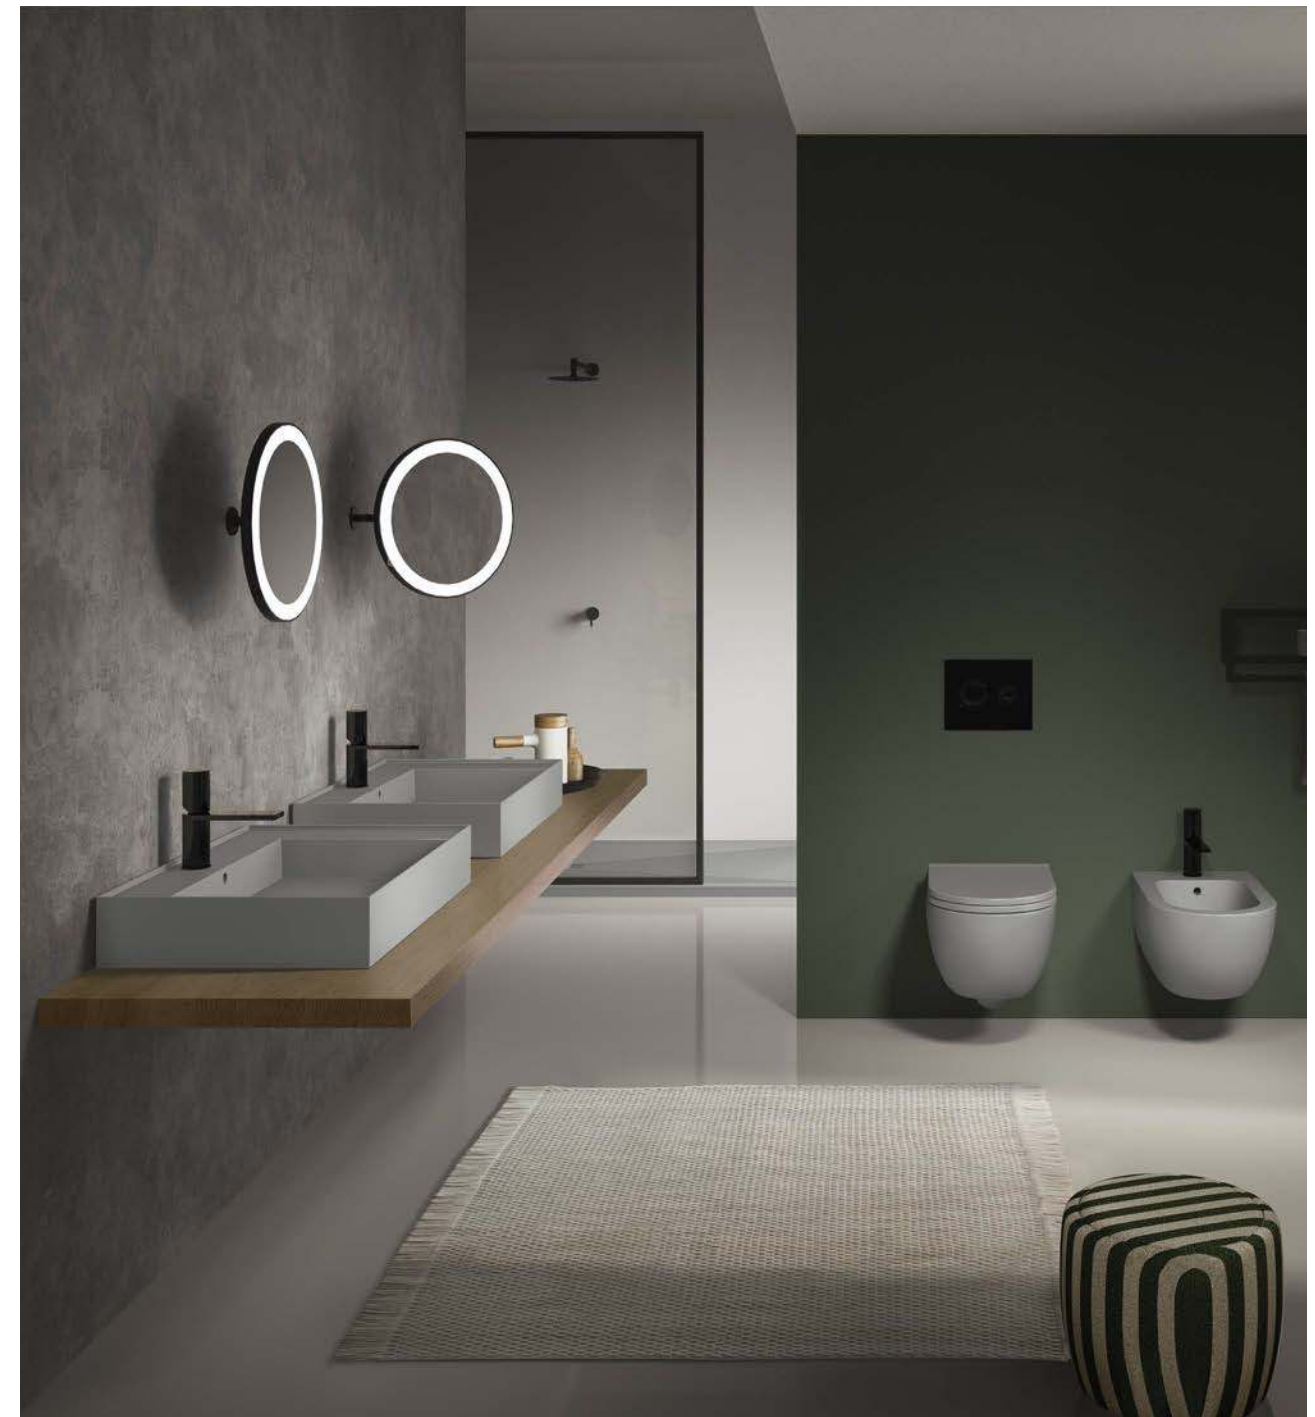

**Enjoy**  
Bidet a terra  
back to wall bidet  
cm 53 x 35 x 42 h

Lavabi da appoggio  
Enjoy, finitura Brina - Specchi Pluto, finitura Nero  
Matt - Wc e bidet sospesi Enjoy, finitura Brina  
Enjoy on top washbasins, Brina finish - Pluto  
mirrors, Matt Black finish - Enjoy wall-hung  
wc and bidet, Brina finish