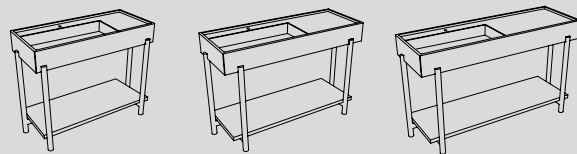

Plinio

Vedi collezione / See collection pag. 60

Modelli disponibili Available models

lavabo + piano + struttura
washbasin + shelf + framework

140 x 46 x h83
115 x 46 x h83
85 x 46 x h83