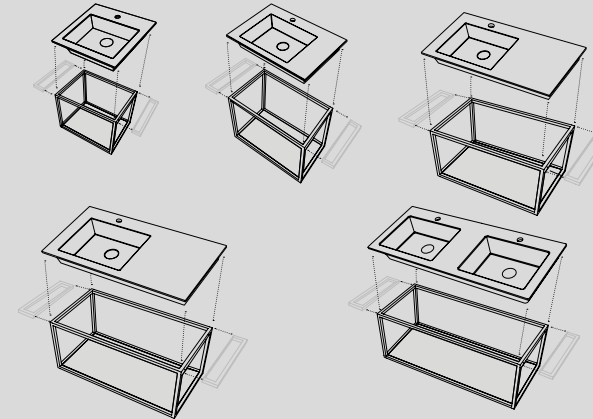

Modelli disponibili Available models

Lavabo in ceramica Ceramic washbasin

Colori: Le terre di Cielo Colors: Le terre di Cielo

- Talco
- Pomice
- Brina
- Basalto
- Lavagna
- Cemento
- Fango
- Cacao
- Arenaria
- Avena
- Lino
- Agave
- Muschio
- Polvere
- Cipria
- Canapa

Bianco Lucido \ Gloss White

Struttura Framework

Acciaio - Verniciature Steel - Coating

- Nero Matt
- Cemento

Portasciugamani per struttura \ Towel rail for structure

Acciaio - Verniciature Steel - Coating

- Nero Matt
- Cemento