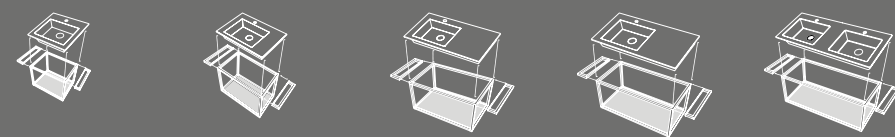

Era

Era 48
Struttura sospesa
Wall-hung framework
cm 48 x 46 x 40 h

Era 60
Struttura sospesa
Wall-hung framework
cm 60 x 46 x 40 h

Era 80
Struttura sospesa
Wall-hung framework
cm 80 x 46 x 40 h

Era 100
Struttura sospesa
Wall-hung framework
cm 100 x 46 x 40 h

Era 120
Struttura sospesa
Wall-hung framework
cm 120 x 46 x 40 h