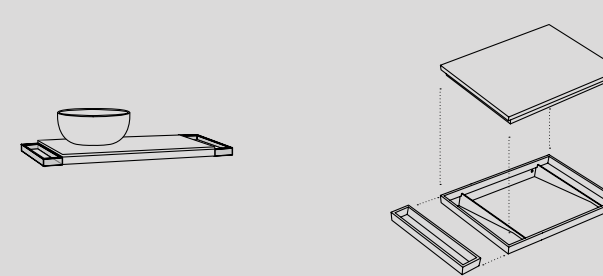

Multiplo

Vedi collezione / See collection pag. 84

Modelli disponibili
Available models

Multiplo lavabo + piano
Multiplo washbasin + countertop