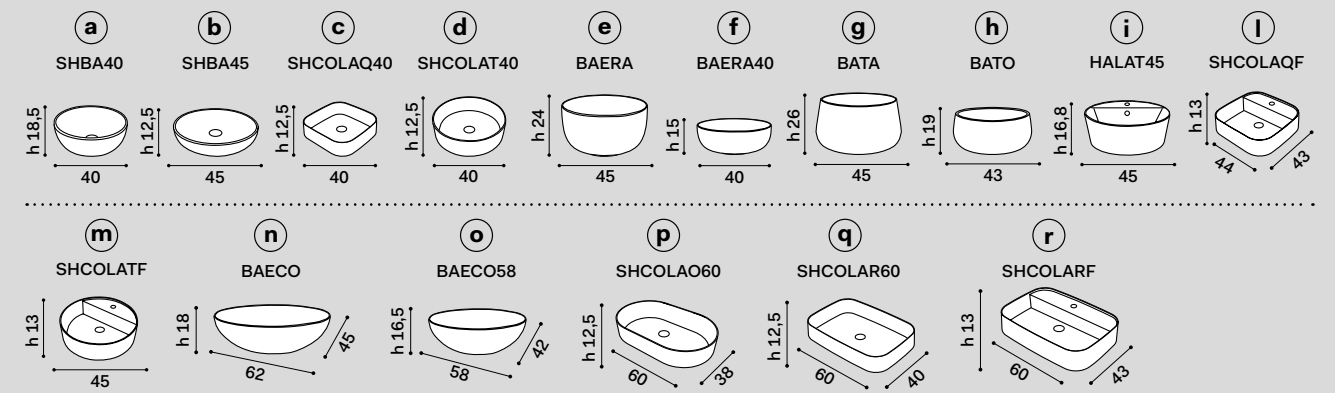

misura mobile cabinet measurements	lavabi washbasins	composizioni * compositions
90 x 48 x h37 mobile con 2 cassetti cabinet with two drawers	(a) (b) (d) (e) (f) (g) (h)	23 26
	(i) (m)	28 30 <p>N.B. 28 - 30: composizioni possibili solo con rubinetto sul lavabo \ compositions only possible with tap on washbasin</p>
	(l)	32 33 <p>N.B. 32 - 33: composizione possibile solo con rubinetto a parete, senza foro rubinetto sul lavabo \ composition only possible with wall-mounted tap, without tap hole on washbasin</p>
	(c)	34 36 <p>N.B. 34 - 36: composizioni possibili solo con rubinetto a parete \ compositions only possible with wall-mounted tap</p>