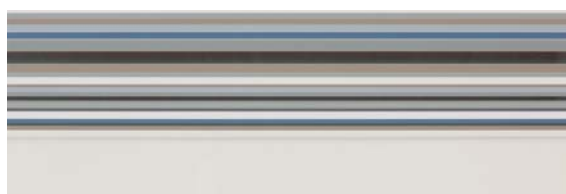

RICE DECOR 05/1 740096
25x75 (9^{7/8}"x29^{1/2}")

DECOR GEOM. MILK LIST 740062
8x75 (3^{1/8}"x29^{1/2}")

RICE DECOR 05/1 740096
25x75 (9^{7/8}"x29^{1/2}")

LINE DECOR 740390
25x75 (9^{7/8}"x29^{1/2}")

METAL MATITA 740064
1,5x75 (5/8"x29^{1/2}")