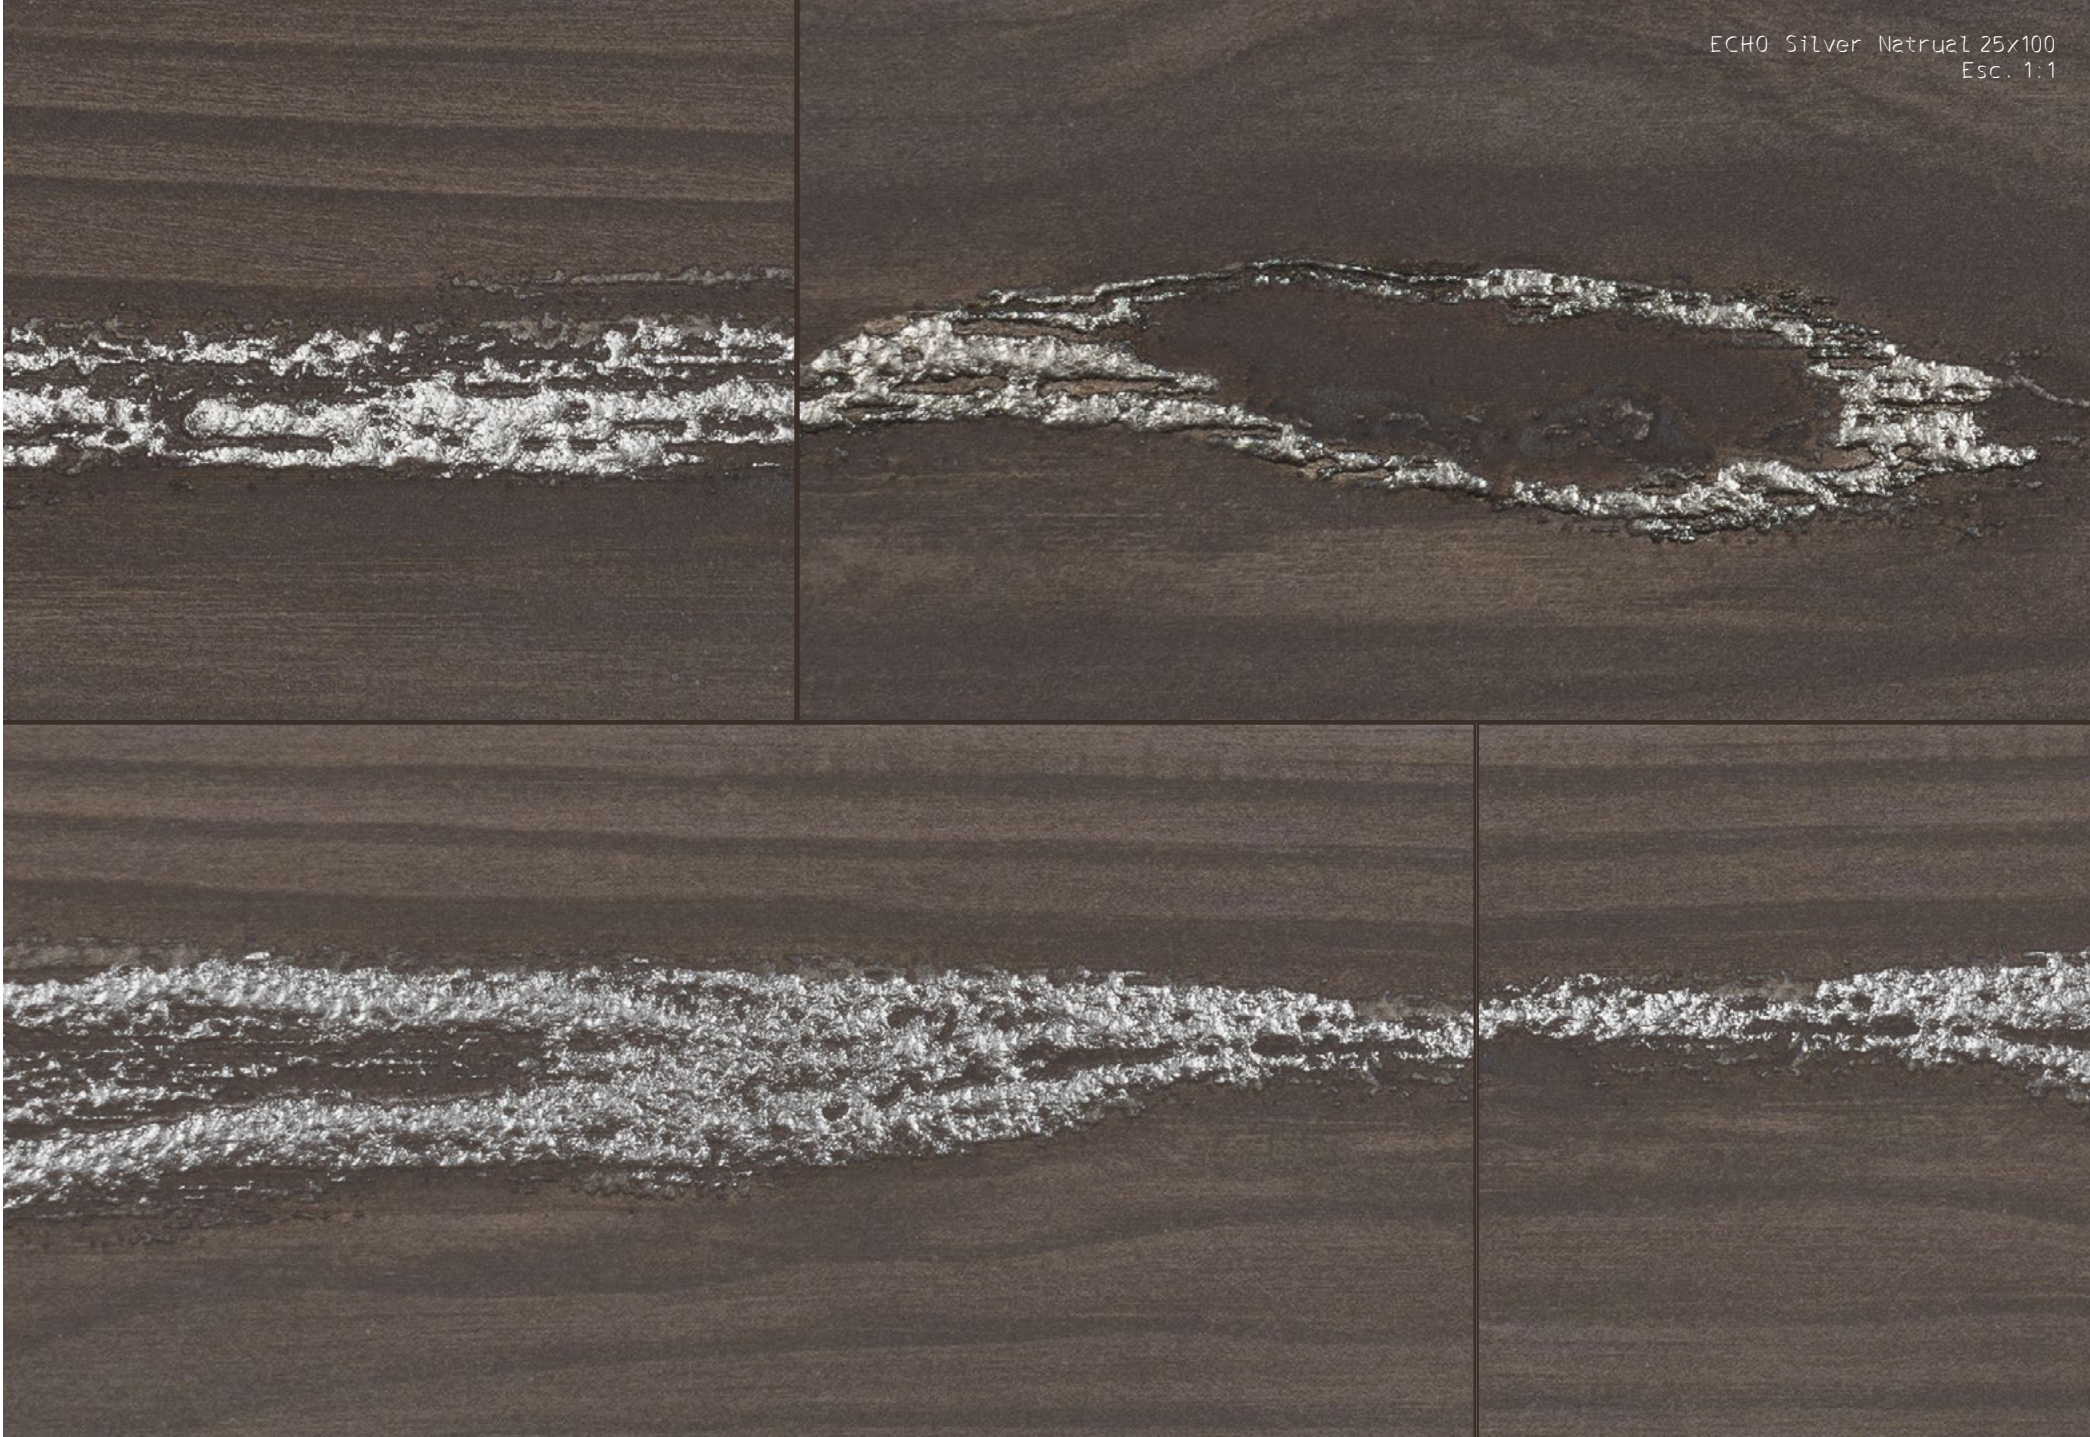

ECHO Silver Natural 25x100
Esc. 1:1

ARCO Maple Natural & Decor 25x100

PRE SCORED
20x20
 CM

60x60 EDGE
STRAIGHT

MANDALA
60x60
 PRE 20x20
 SCORED

MANDALA Grey Pre-score-20
 G-7154

MANDALA Beige Pre-score-20
 G-7154