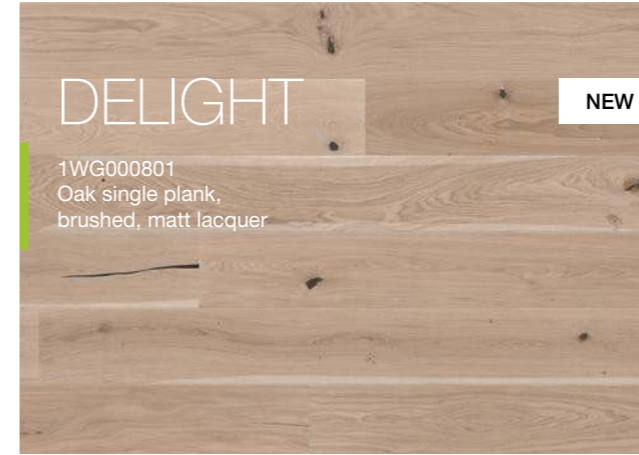

DELIGHT

1WG000801
Oak single plank,
brushed, matt lacquer

NEW

32-37