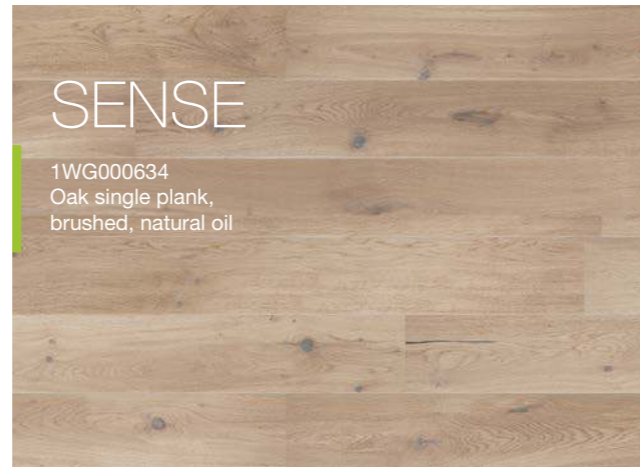

# TENDER

1WG000633  
 Oak single plank,  
 brushed, natural oil

20-25