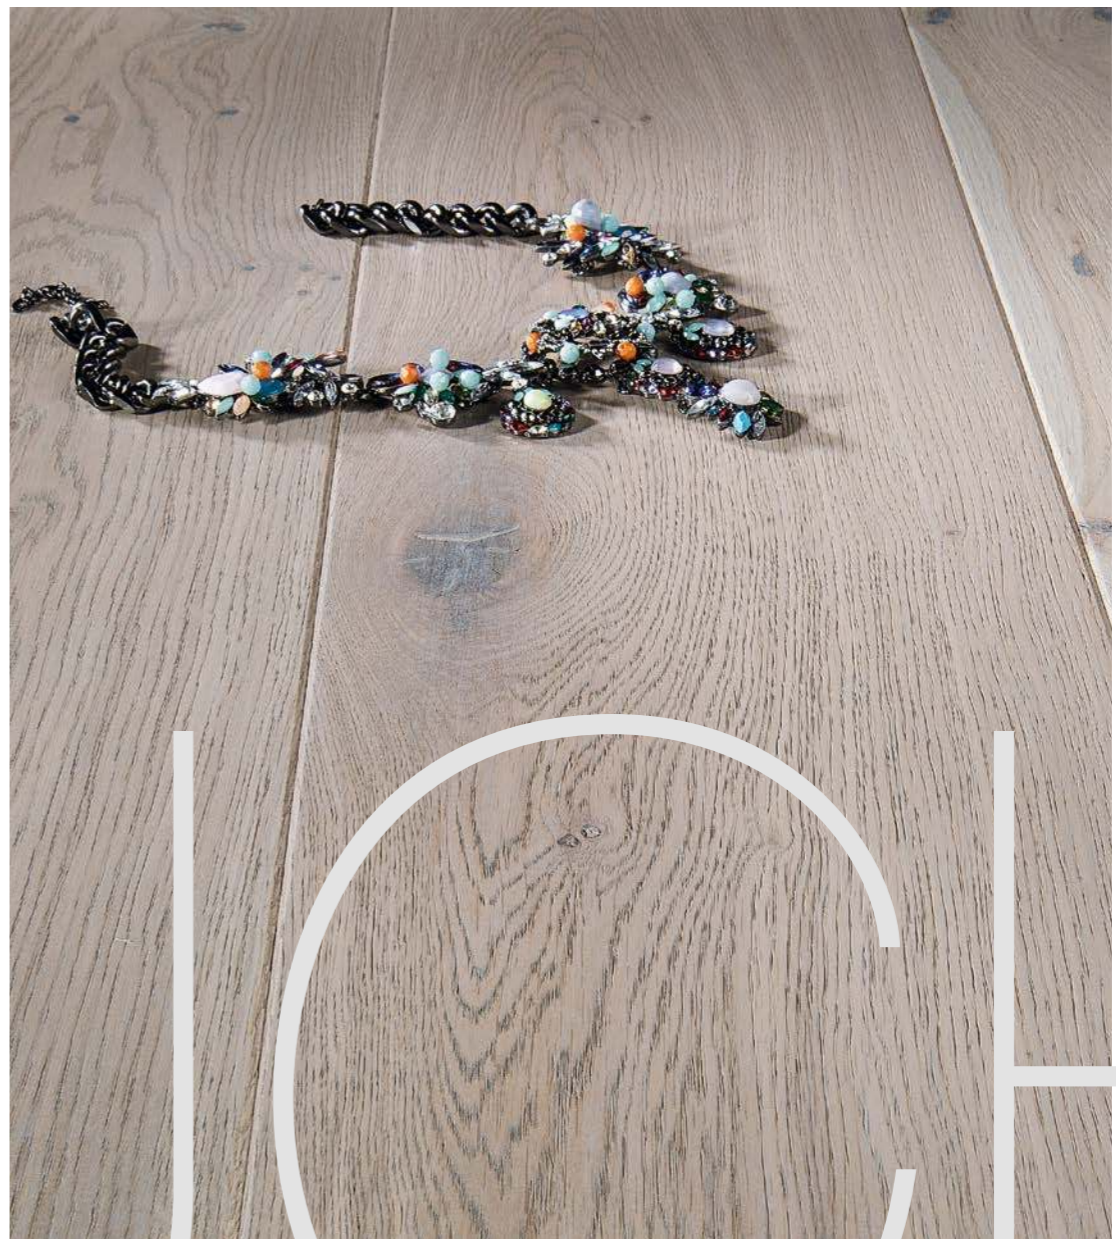

P6101242A – TOUCH Oak skirting board