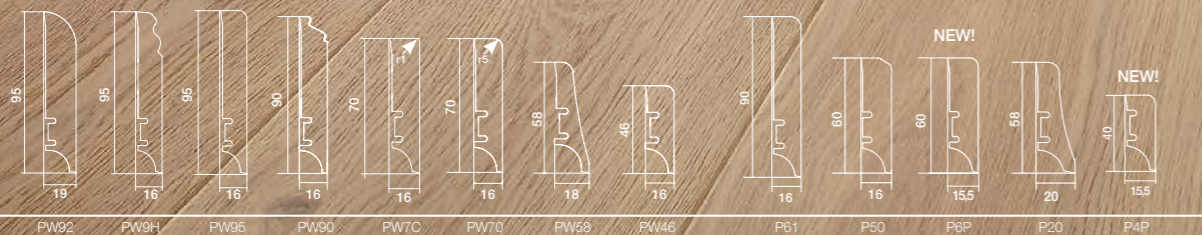

## A floor is not enough

Natural materials rule in interior design, with wood supreme among them. On the one hand, new uses are being found for it, whilst being applied alongside more traditional uses that have been around for centuries.

# White skirtings

The Elite series is a prestigious collection of white coated natural wooden skirting boards. These are perfectly suited to any kind of floor. White skirtings boards are recommended for any type of floor. The length of each skirting board is 2200 mm.