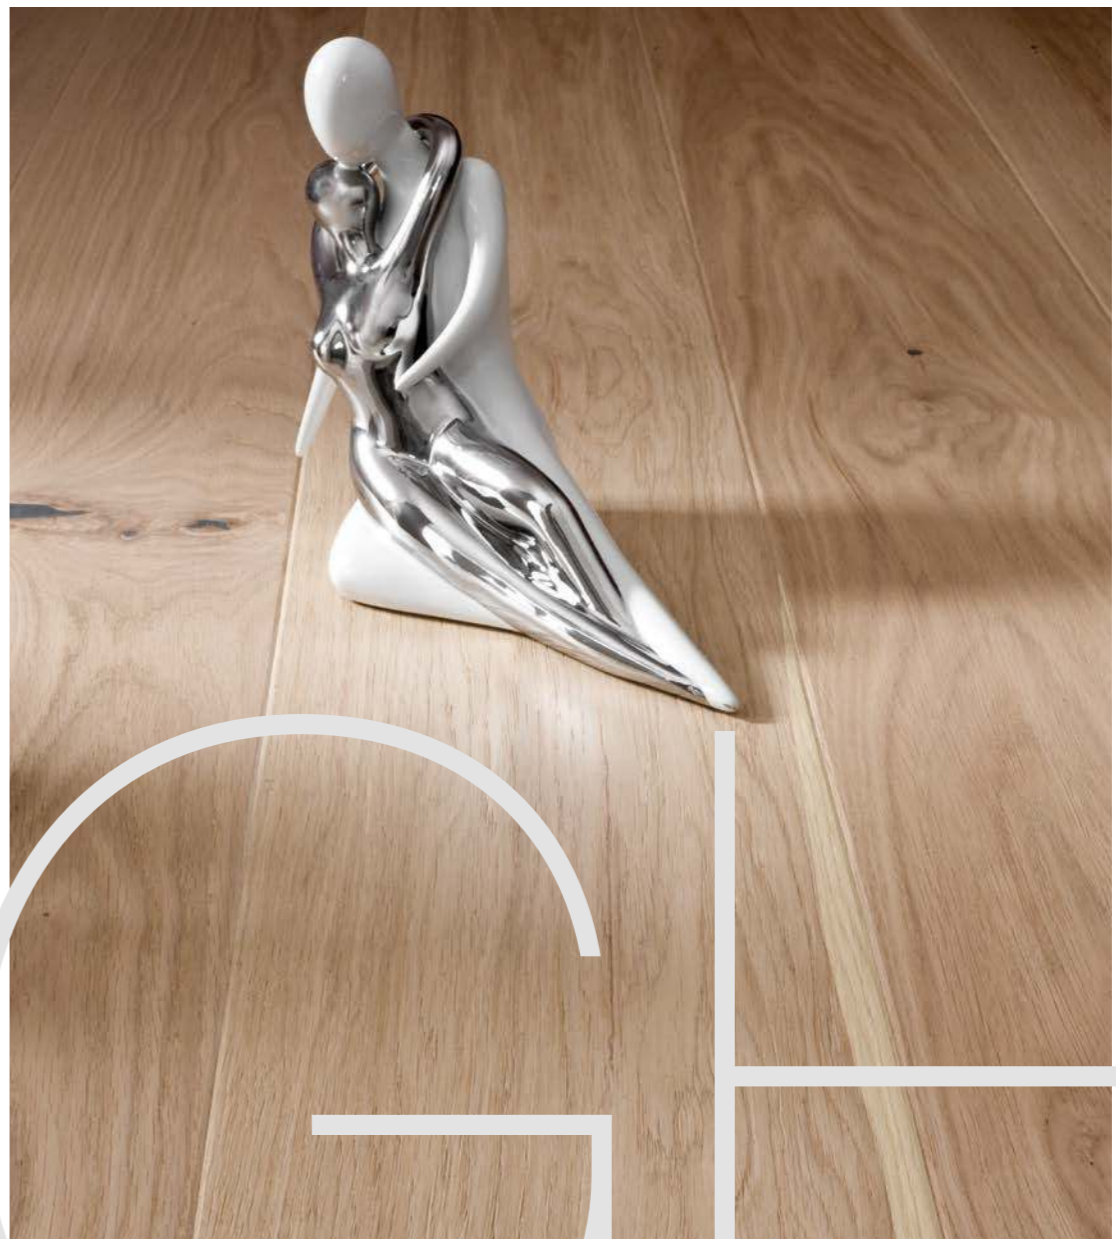

DELIGHT

P6101031A – Oak white lacquered skirting board

Original stylish elements take on a new dimension in this interior, so that the arrangement as a whole personifies a new dimension of the classic. The light spaces and inspirations drawn from London residences are in perfect harmony with the classically elegant HARMONY oak floor.