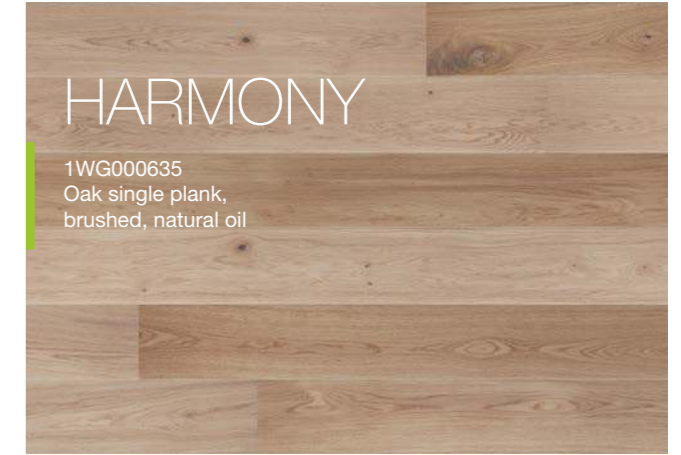

HARMONY

1WG000635
Oak single plank,
brushed, natural oil

38-43