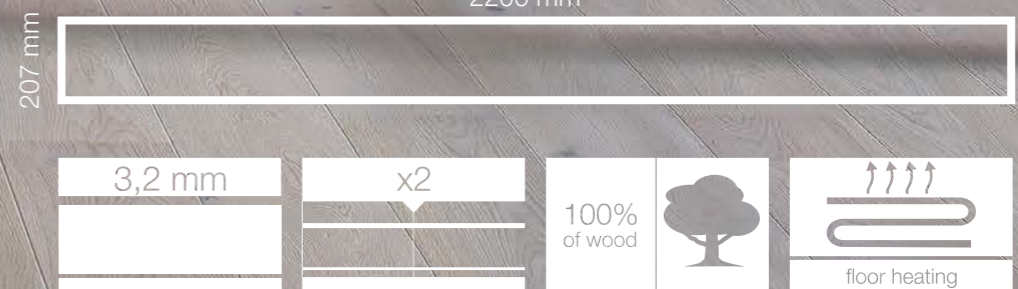

# Welcome to the new dimension

The most characteristic features of the floors from the SENSES collection are their dimensions. Greater than a standard width of the board (207 mm), this has been additionally emphasised by bevelling along the edges. The effect is rounded off by the 3.2 mm thick surface layer of oak. Thanks to the floor's cross structure it can be used over underfloor heating. The floor is easy to care for and keep clean.