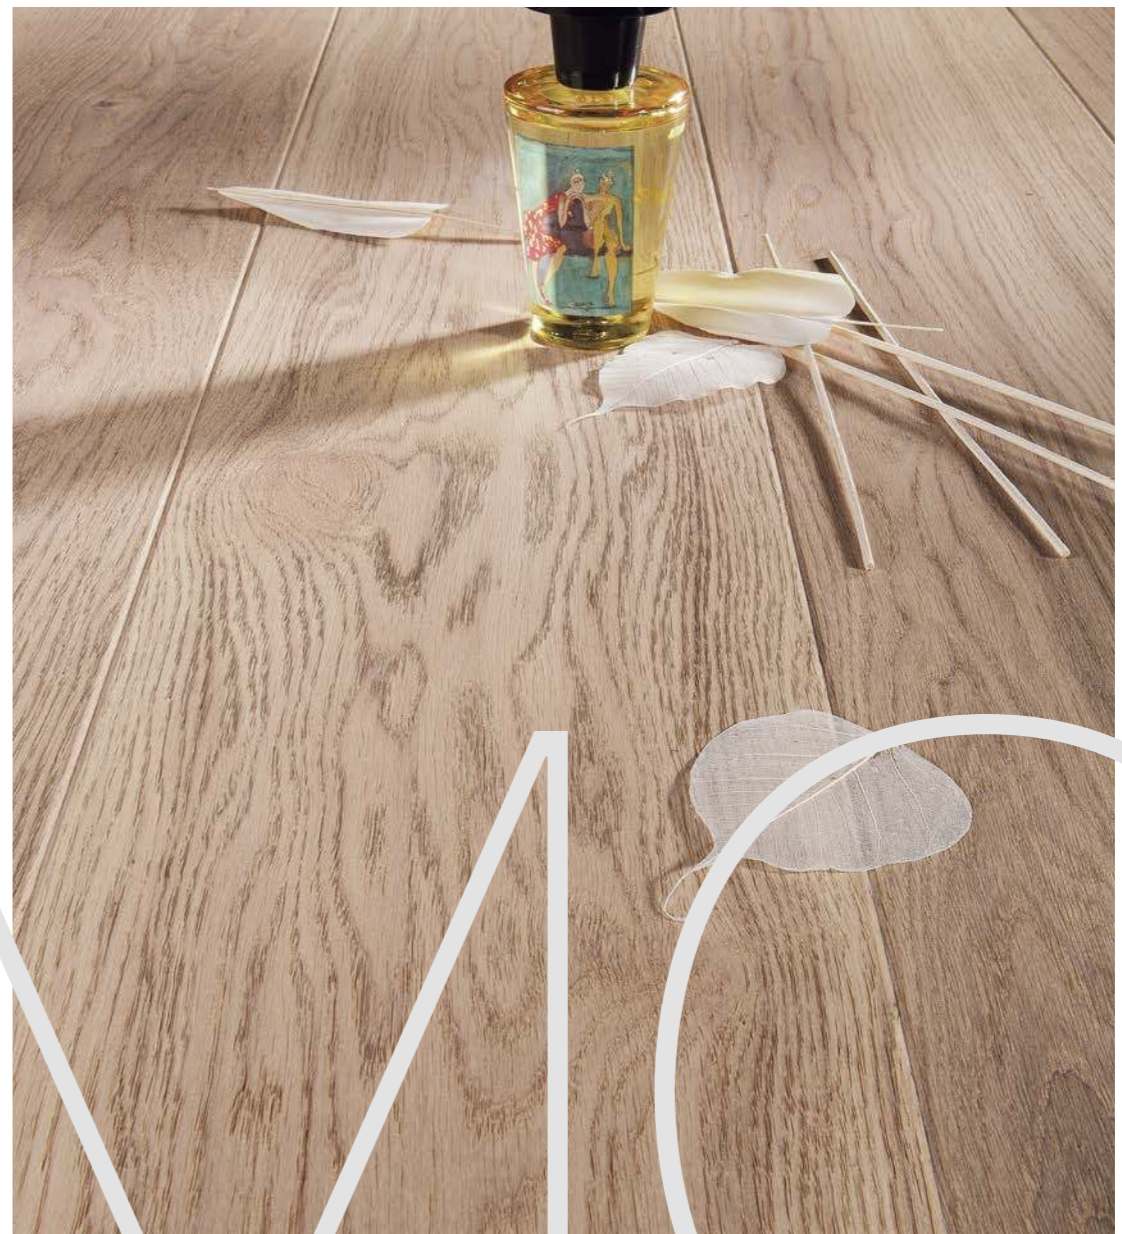

HARMONY

P6101342A – HARMONY Oak skirting board