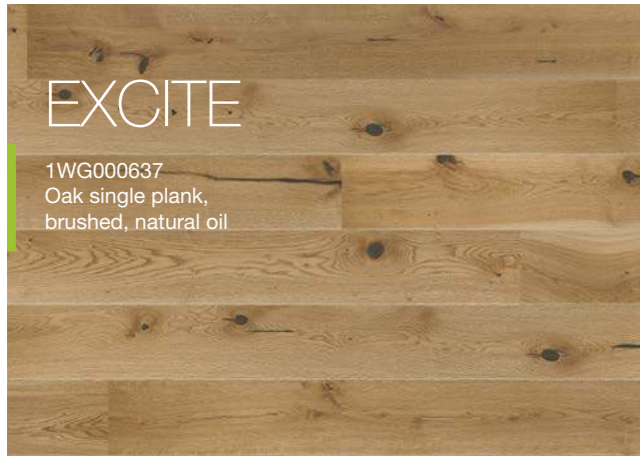

Sample photos are illustrative only and may not fully reflect actual product appearance.
IMPORTANT: Purchased product may differ in colour from the samples displayed in store.