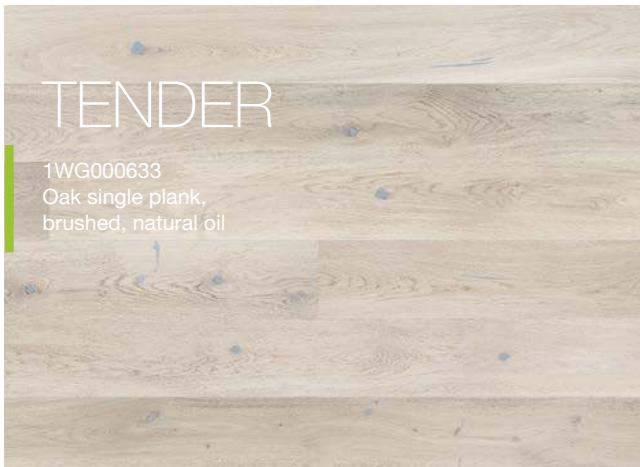

TENDER

1WG000633
Oak single plank,
brushed, natural oil

20-25