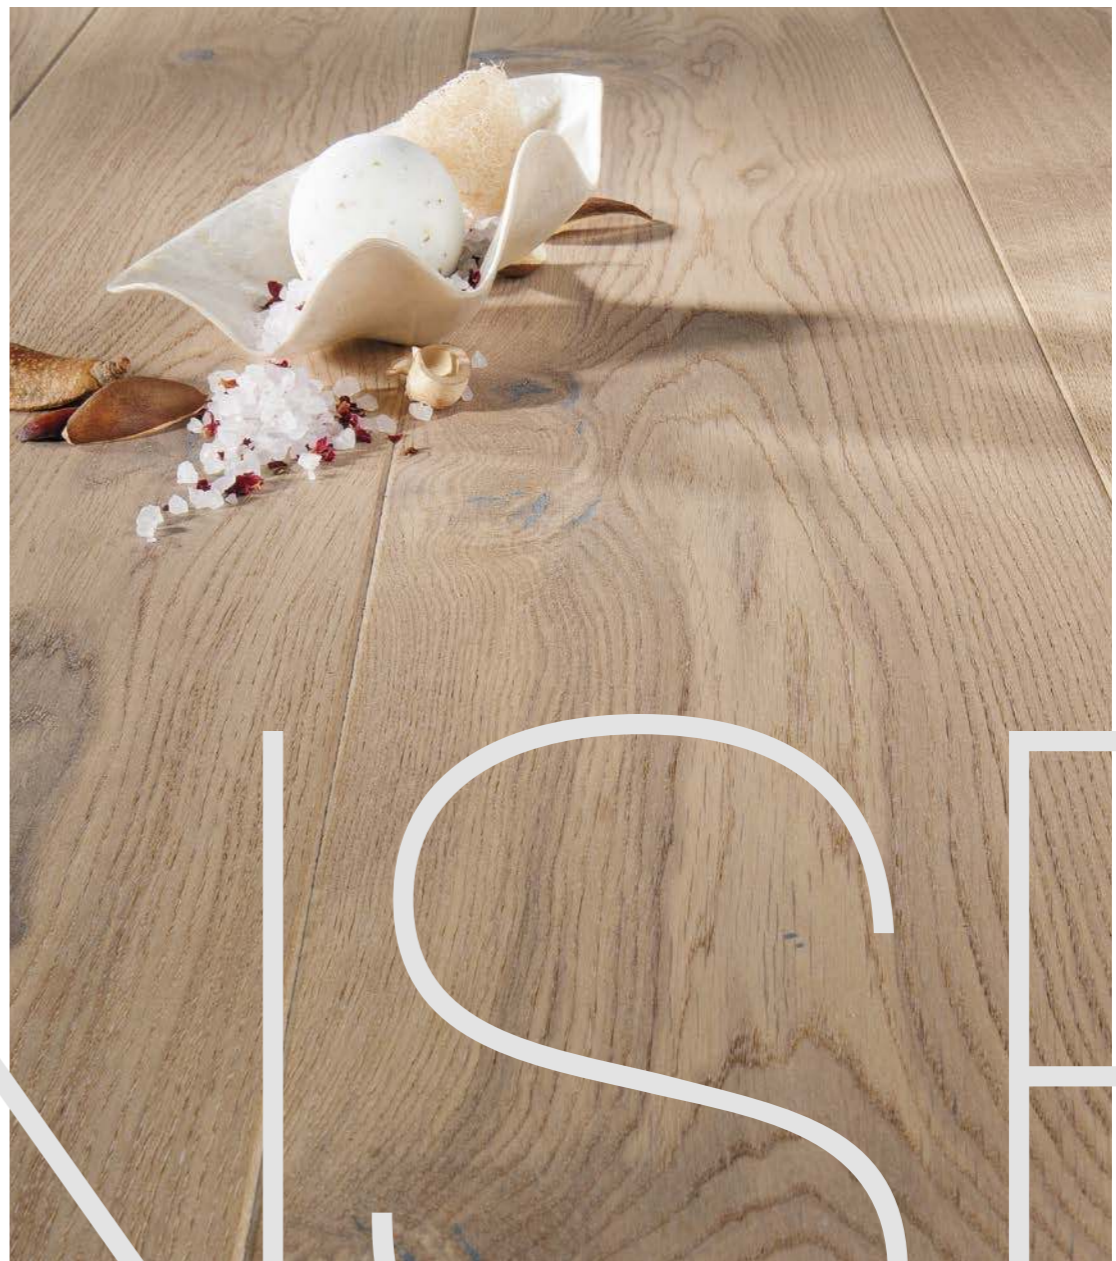

SENSE

P6101332A – SENSE Oak skirting board