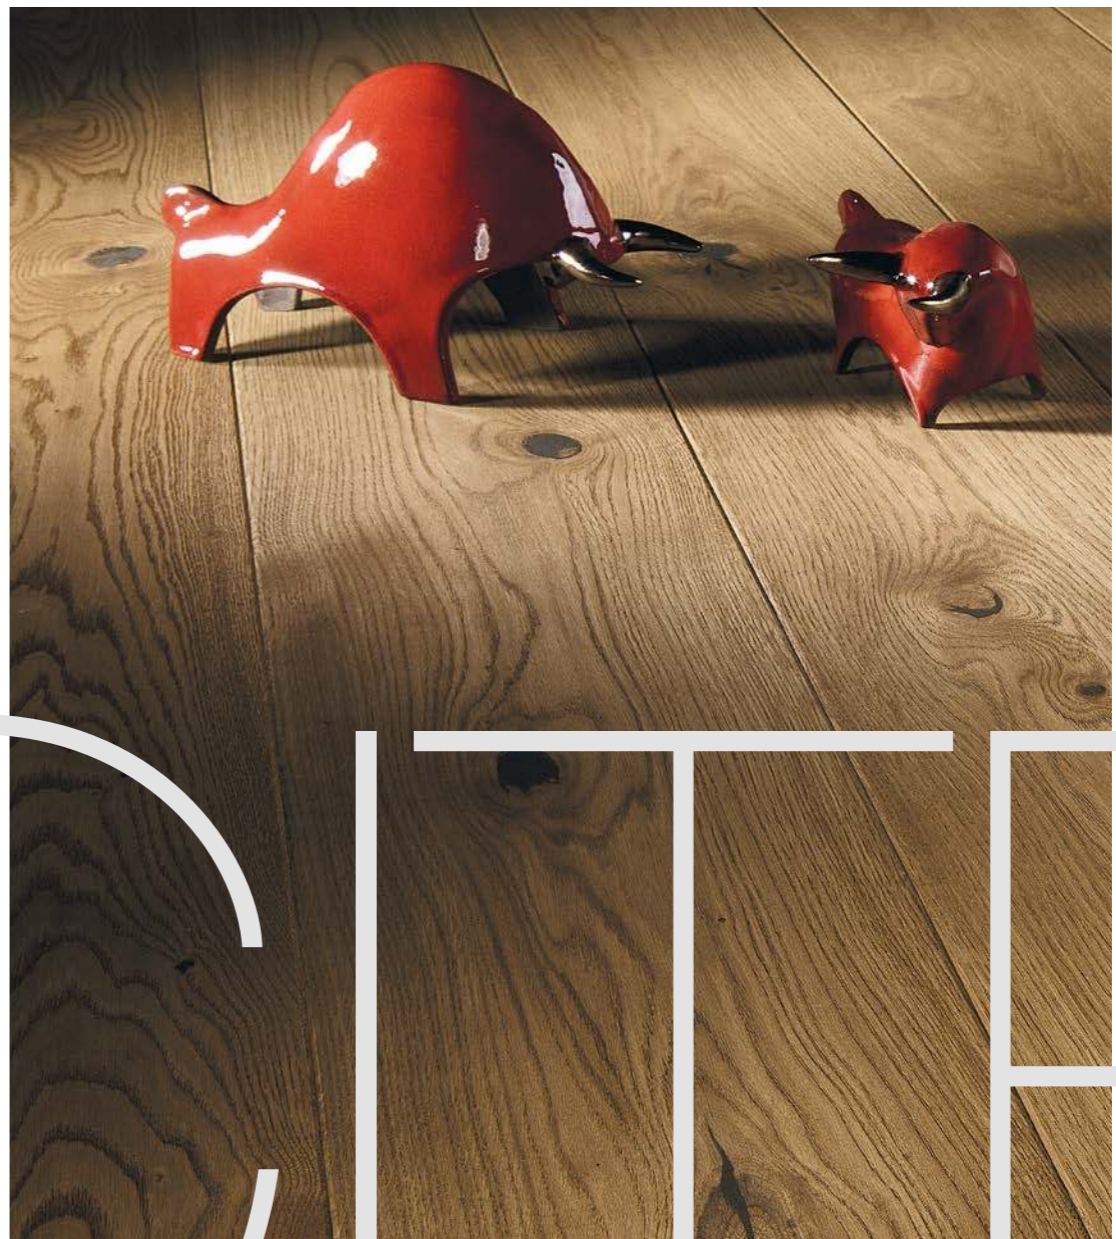

EXCITE

P6101302A – EXCITE Oak lacquer skirting board

As classic as it can be! Impressive mouldings on the walls, a decorative fireplace, and Renaissance balcony windows. The composition is rounded off by decorative elements - marble tables and brass accessories. The pastel colour scheme is started by the honey brown of the STILL floor.